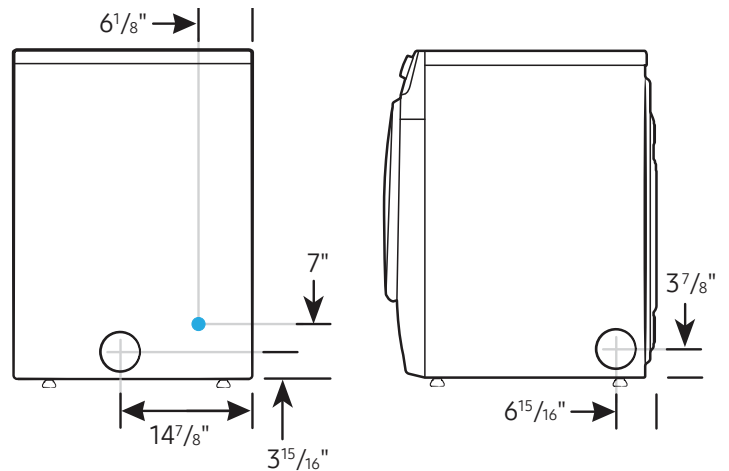

DVE46BG6500V

7.5 cu. ft. AI Smart Dial Electric Dryer with Super Speed Dry and MultiControl™

Dimensions

Required dimensions for installation with pedestal:

Installation Specifications – Side-by-Side

If the washer and dryer are installed together or the dryer alone, the closet front must have two unobstructed air openings for a combined minimum total area of 72-inch². Your washer alone does not require a specific air opening.

Alcove or closet installation

Minimum clearance for closet and alcove installations:

Connection Dimensions

Back and side view of dryer

LEGEND:

- Cold Water Connection

Actual color may vary. Design, specifications, and color availability are subject to change without notice. Non-metric weights and measurements are approximate.

©2022 Samsung Electronics America, Inc., 85 Challenger Road, Ridgefield Park, NJ 07660. Tel: 800-SAMSUNG.samsung.com. Samsung is a registered trademark of Samsung Electronics Co., Ltd.