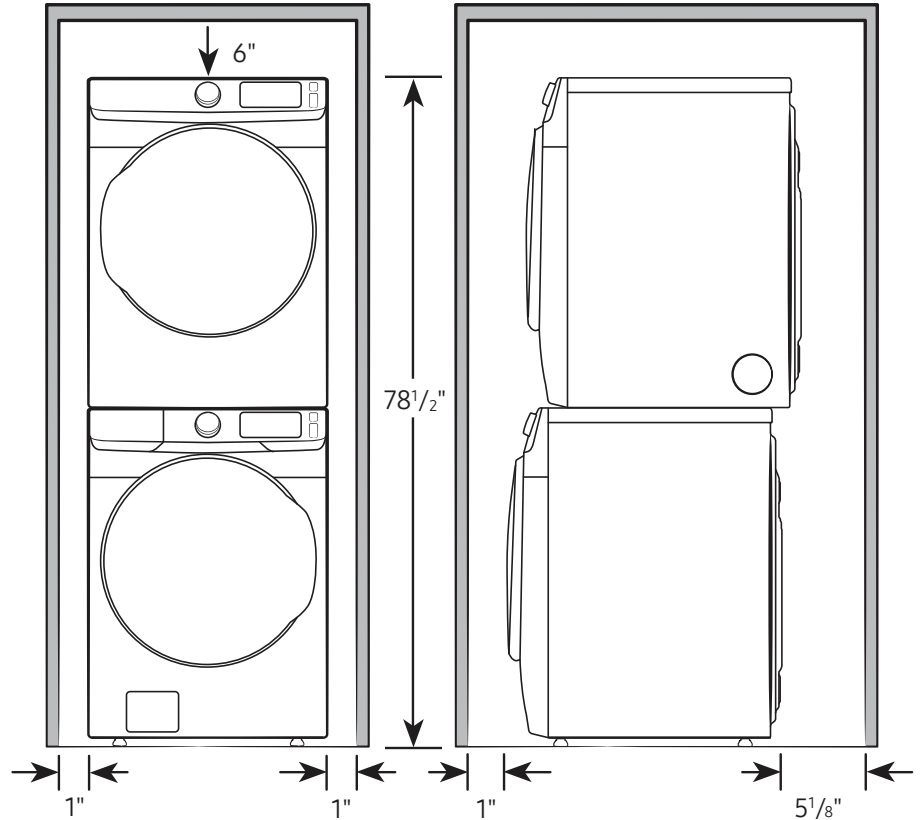

7.5 cu. ft. AI Smart Dial Electric Dryer with Super Speed Dry and MultiControl™

Installation Specifications – Stacked Pair

Clearances indicated are for stacked pairs. The closet front must have two unobstructed air openings for a combined minimum total area of 72-inch².