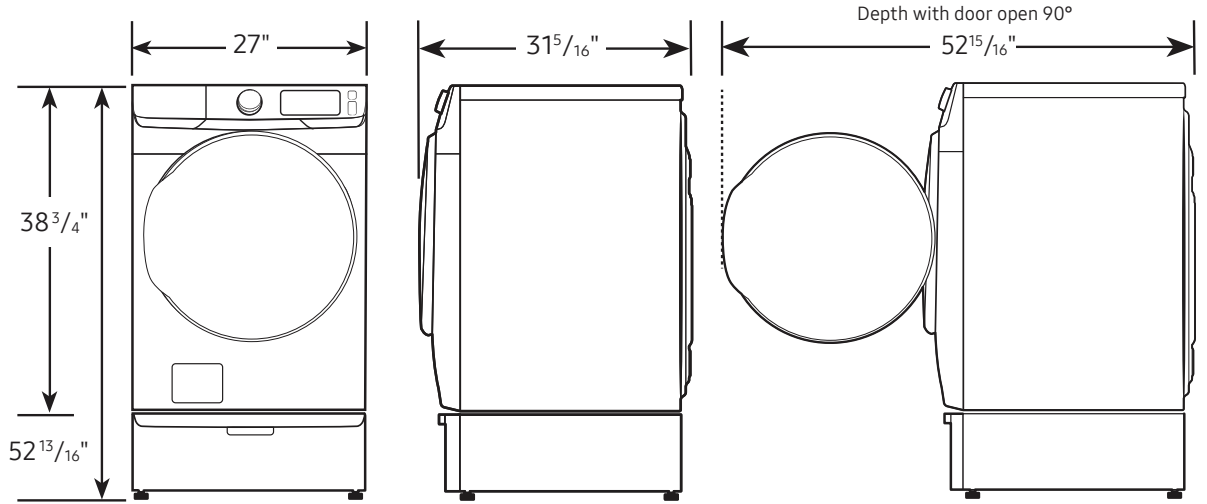

Installation Specifications – Side-by-Side

If the washer and dryer are installed together or the dryer alone, the closet front must have two unobstructed air openings for a combined minimum total area of 72-inch². Your washer alone does not require a specific air opening.