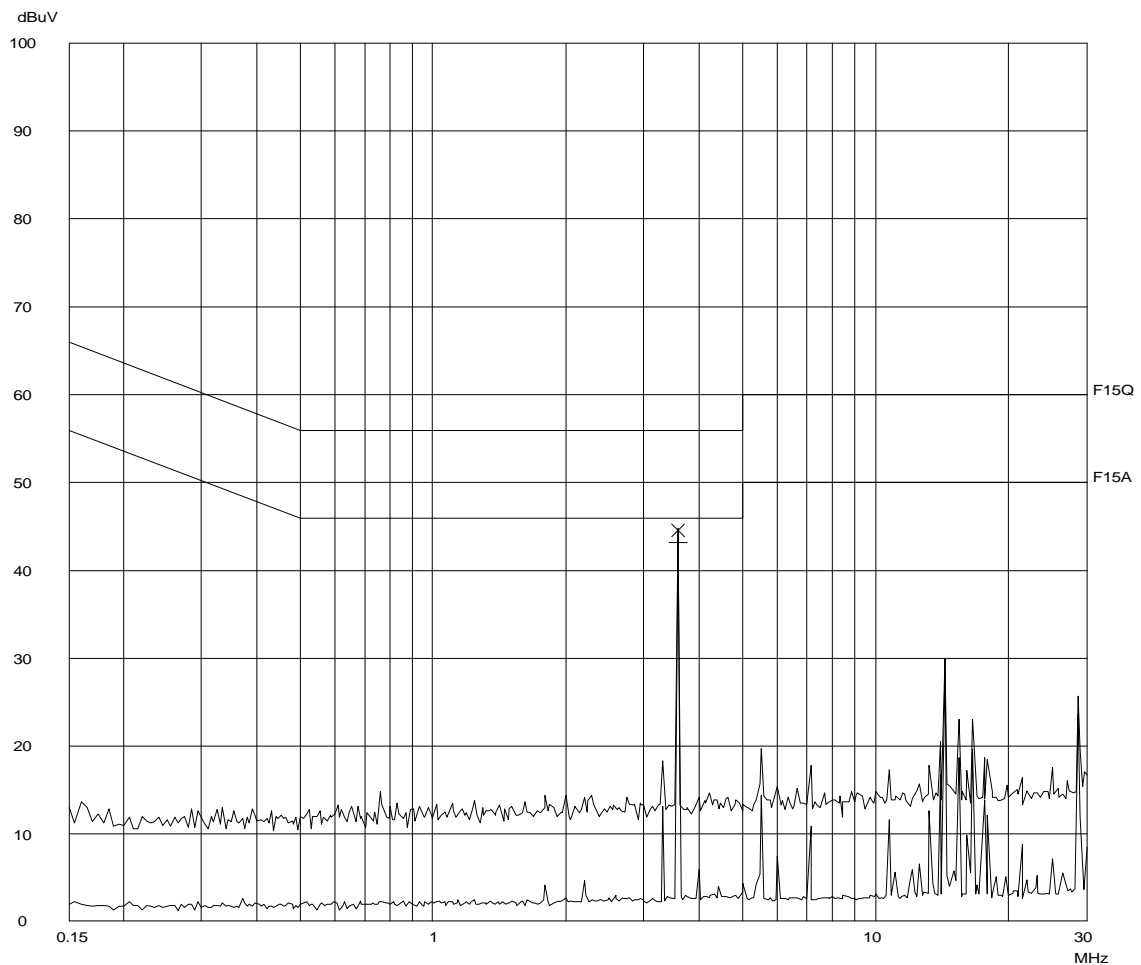

Final Measurement: x QP / + AV

Meas Time: 1 s

Subranges: 16

Acc Margin: 20dB

Transducer No. Start Stop Name

21 9k 30M EW0698

Ctrl No.: N/A

Intertek Testing Services

ETL SEMKO

Report No.: 03062861
Talk Mode

Tested By: Hong, Report No.: 03062861

Scan Settings (1 Range)

Frequencies			Receiver Settings				
Start	Stop	Step	IF BW	Detector	M-Time	Atten	Preamp OpRge
150k	30M	5k	10k	PK+AV	10ms	AUTO	LN OFF 60dB