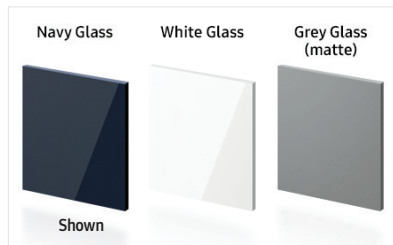

BESPOKE Panel Color Selection

Modularization