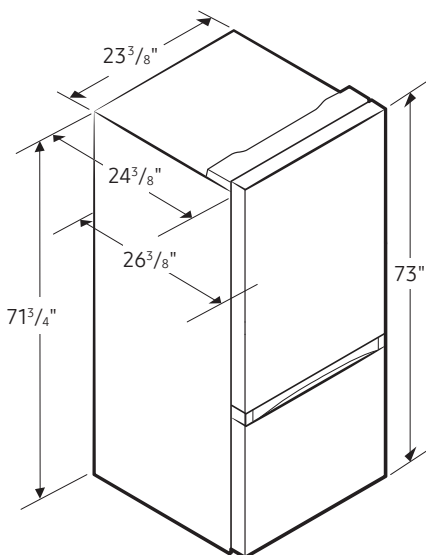

## 12 cu. ft. BESPOKE Bottom Freezer Refrigerator with Customizable Colors and Flexible Design

### Installation Specifications

1. Measure the height, width and depth of the opening, making sure to include baseboards, molding tile, countertop overhang, etc. Check to be sure there is enough room to open the door (consider walls, islands or other obstacles when measuring).
2. Refer to illustration below to determine dimensions.
3. Allow 2.5" of clearance on hinge side of refrigerator when installing next to a wall where handle may make contact.
4. Allow 1" minimum clearance at rear for proper air circulation and water/electrical connections. Allow a 3/8" minimum clearance at sides and top for ease of installation.
5. Ensure each door and entryway in the home is wide enough for the refrigerator to be moved through easily.

For optimal usage and ability to open refrigerator doors completely, do not install next to a wall.

Please note: The following dimension and cutout information is for planning purposes only. For complete installation details, consult manual packed with product or download manual online at [samsung.com](http://samsung.com).

### Dimensions

Total Capacity: 12.0 cu. ft.

Refrigerator: 8.2 cu. ft.

- 4 Tempered Glass Spill-Proof Shelves
- 1 Humidity-Controlled Crisper
- 4 Door Bins
  - 1 Gallon Bin, 3 Regular Bins
- High-Efficiency LED Lighting