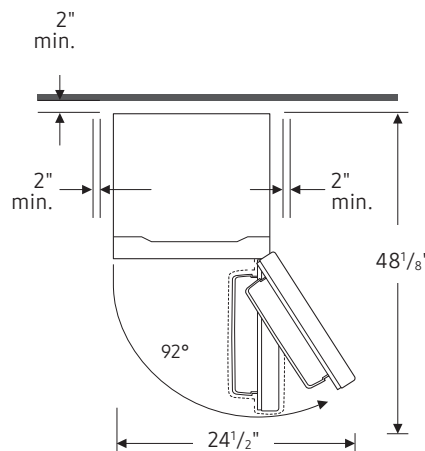

Dimensions

Total Capacity: 12.0 cu. ft.

Refrigerator: 8.2 cu. ft.

- 4 Tempered Glass Spill-Proof Shelves
- 1 Humidity-Controlled Crisper
- 4 Door Bins
  - 1 Gallon Bin, 3 Regular Bins
- High-Efficiency LED Lighting

Freezer: 3.8 cu. ft.

- 3 Drawers
- High-Efficiency LED Lighting

Warranty

One (1) Year Parts and Labor on Refrigerator
Five (5) Years Parts and Labor on Sealed Refrigeration System Only*
Ten (10) Years Parts and Five (5) Years Labor on Digital Inverter Compressor

*Compressor, evaporator, condenser, drier and connecting tubing.

Product Dimensions & Weight

Dimensions (WxHxD with hinges and doors): $23\frac{3}{8}$ " x 73 " x $26\frac{3}{8}$ "

Dimensions (WxHxD without hinges and door): $23\frac{3}{8}$ " x $71\frac{3}{4}$ " x $24\frac{3}{8}$ "

Weight: 168 lbs

Shipping Dimensions & Weight (WxHxD)

Dimensions: $25\frac{3}{4}$ " x $76\frac{5}{8}$ " x $27\frac{5}{8}$ "

Weight: 179 lbs

Color

Navy Glass

Model

RB12A300641

UPC Code

887276534930

White Glass

RB12A300635

887276536873

Grey Glass (matte)

RB12A300631

887276536972