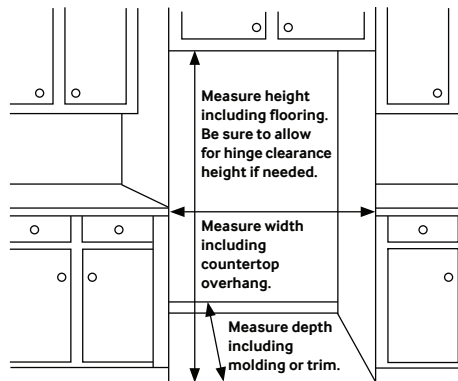

RB12A3006

SAMSUNG

12 cu. ft. BESPOKE Bottom Freezer Refrigerator with Customizable Colors and Flexible Design

Installation Specifications

1. Measure the height, width and depth of the opening, making sure to include baseboards, molding tile, countertop overhang, etc. Check to be sure there is enough room to open the door (consider walls, islands or other obstacles when measuring).
2. Refer to illustration below to determine dimensions.
3. Allow 2.5" of clearance on hinge side of refrigerator when installing next to a wall where handle may make contact.
4. Allow 1" minimum clearance at rear for proper air circulation and water/electrical connections. Allow a 3/8" minimum clearance at sides and top for ease of installation.
5. Ensure each door and entryway in the home is wide enough for the refrigerator to be moved through easily.

For optimal usage and ability to open refrigerator doors completely, do not install next to a wall.

Please note: The following dimension and cutout information is for planning purposes only. For complete installation details, consult manual packed with product or download manual online at samsung.com.