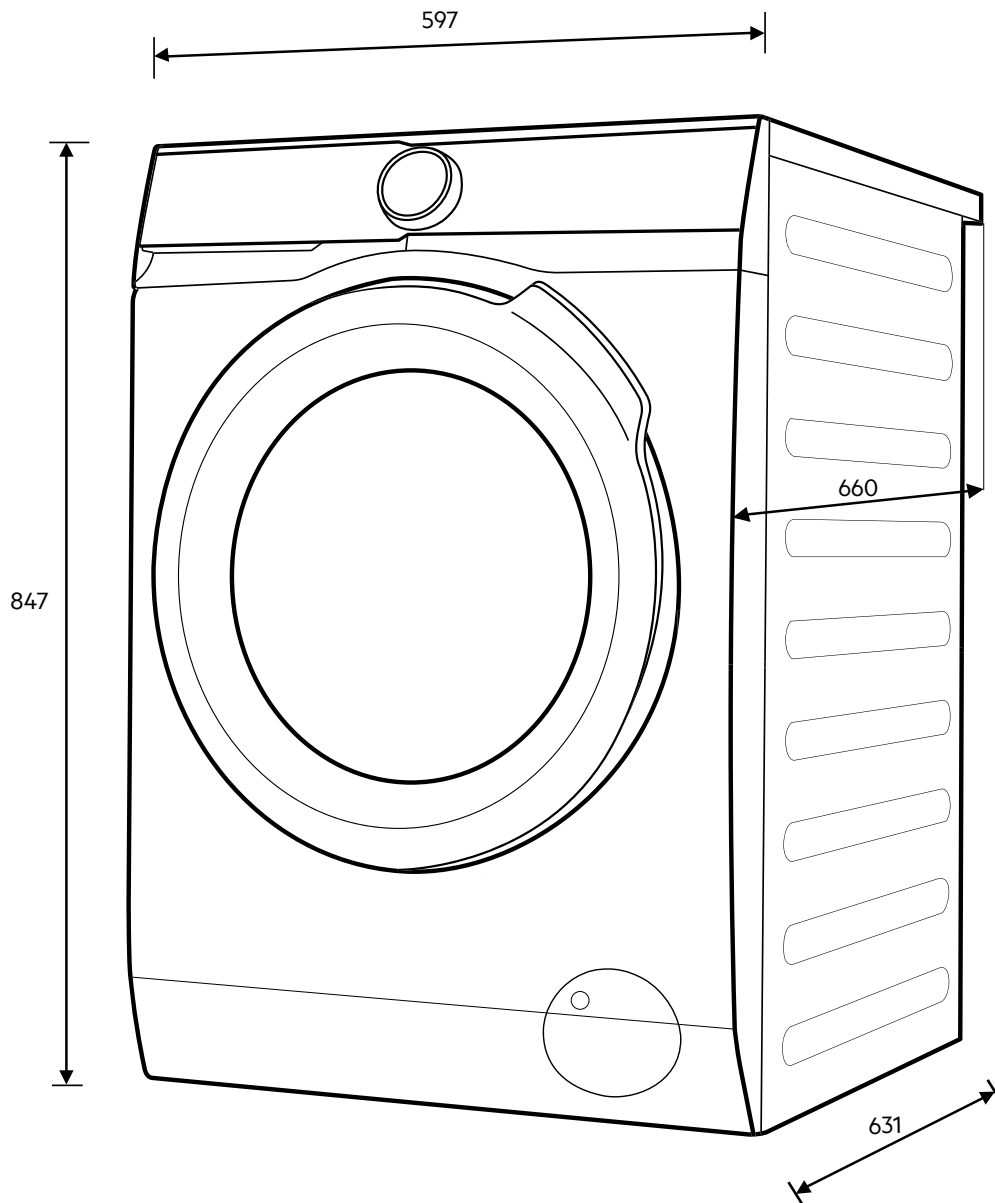

LF8594080
FRONT LOAD WASHER

Dimensions	Width (mm)	Height (mm)	Depth (mm)	Max depth (mm)
Product (mm)	597	847	631	660

IMPORTANT

These dimensions are a guide only. All measurements are in millimetres (mm).
For complete installation instructions, refer to the manual provided with product.