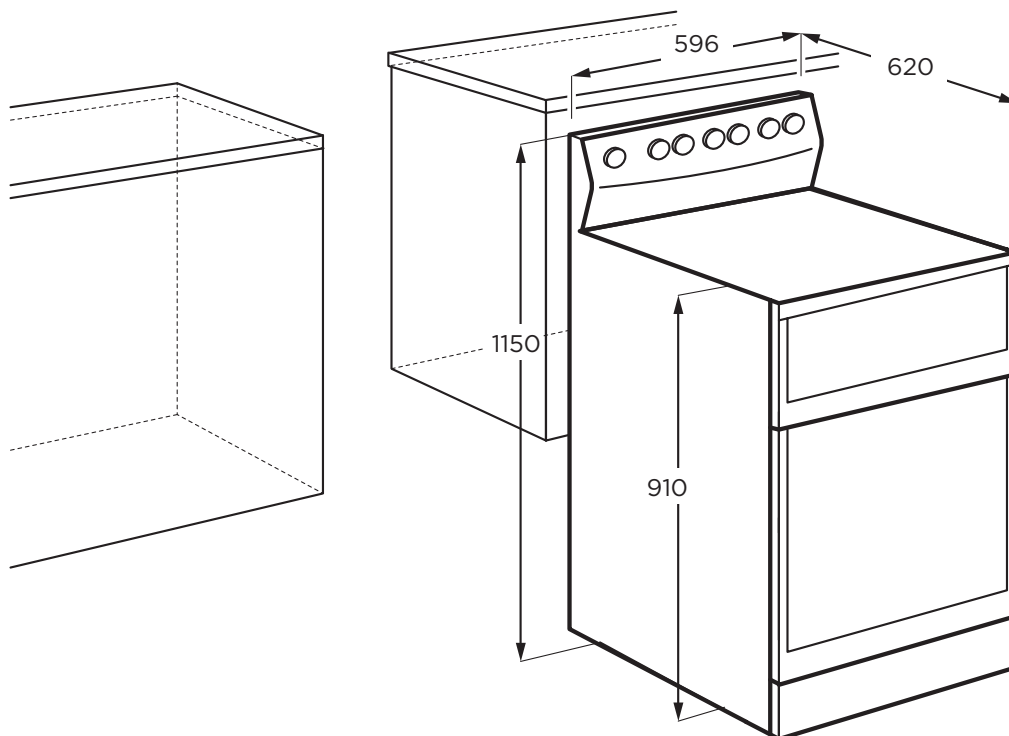

60cm Rear Control Freestanding Cooker, Separate Grill

WLE622WC, WLE642WC

Height to hob x width x depth (mm)	910 x 596 x 620
Total Height (mm)	1150

IMPORTANT

These dimensions are a guide only. All measurements are in millimetres (mm). For complete installation instructions, refer to the manual provided with product.