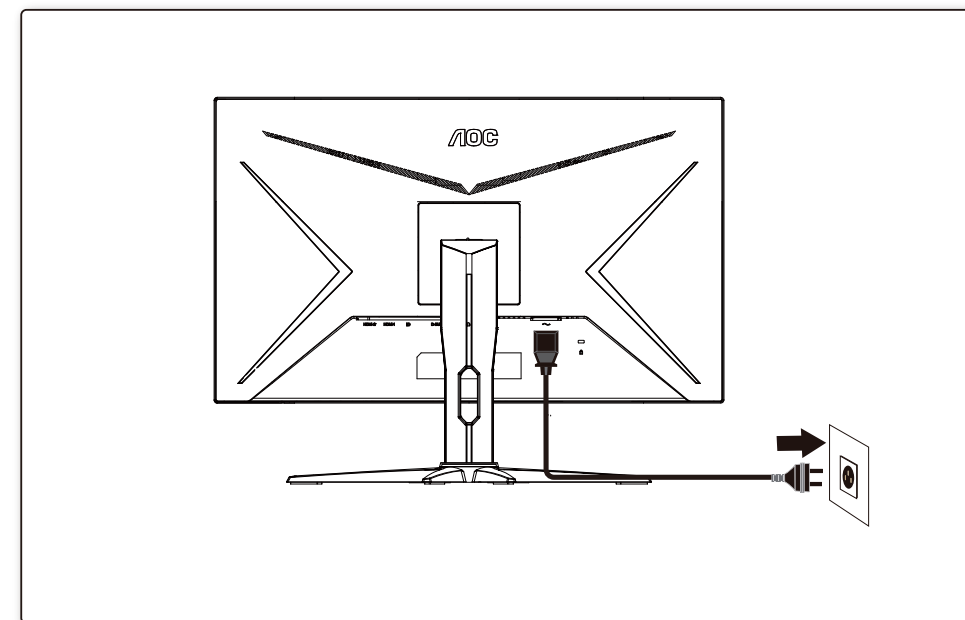

XXXXXXXXXXXX

**AOC**  
GAMING

Quick Start  
C27G2E/BK

www.aoc.com  
©2023 AOC.All Rights Reserved

**HDMI**  
HIGH-DEFINITION MULTIMEDIA INTERFACE

Monitor	Stand	Base	
Quick Start	Warranty Card	Power Cable	
DP Cable	HDMI Cable	D-SUB Cable	Audio Cable

\*Different according to countries/regions  
Display design may differ from that illustrated

1

2

3

4

General Specification

Panel	Model name	C27G2E/BK		
	Driving system	TFT Color LCD		
	Viewable Image Size	68.6cm diagonal (27" Wide Screen)		
	Pixel pitch	0.3114mm(H) x 0.3114mm(V)		
Others	Horizontal scan range	30k-83kHz(D-SUB) 30k-200kHz(HDMI/DP)		
	Horizontal scan Size(Maximum)	597.888mm		
	Vertical scan range	50-76Hz(D-SUB) 48-165Hz(HDMI/DP)		
	Vertical Scan Size(Maximum)	336.312mm		
	Max resolution	1920x1080@60Hz(D-SUB) 1920x1080@165Hz(HDMI/DP)		
	Plug & Play	VESA DDC2B/CI		
	Power Source	100-240V~, 50/60Hz, 1.5A		
	Power Consumption	Typical(default brightness and contrast)	31W	
		Max. (brightness =100, contrast =100)	≤ 41W	
		Standby mode	≤ 0.3W	
	Dimensions(with stand)	612.4x464.6x227.4 mm (WxHxD)		
	Net Weight	5.0kg		
Physical Characteristics	Connector Type	HDMI/DP/D-SUB/Earphone out		
	Signal Cable Type	Detachable		
Environmental	Temperature	Operating	0°C~ 40°C	
		Non-Operating	-25°C~ 55°C	
	Humidity	Operating	10% ~ 85% (non-condensing)	
		Non-Operating	5% ~ 93% (non-condensing)	
Altitude	Operating	0 ~ 5000 m (0~ 16404ft )		
	Non-Operating	0 ~ 12192m (0~ 40000ft )		