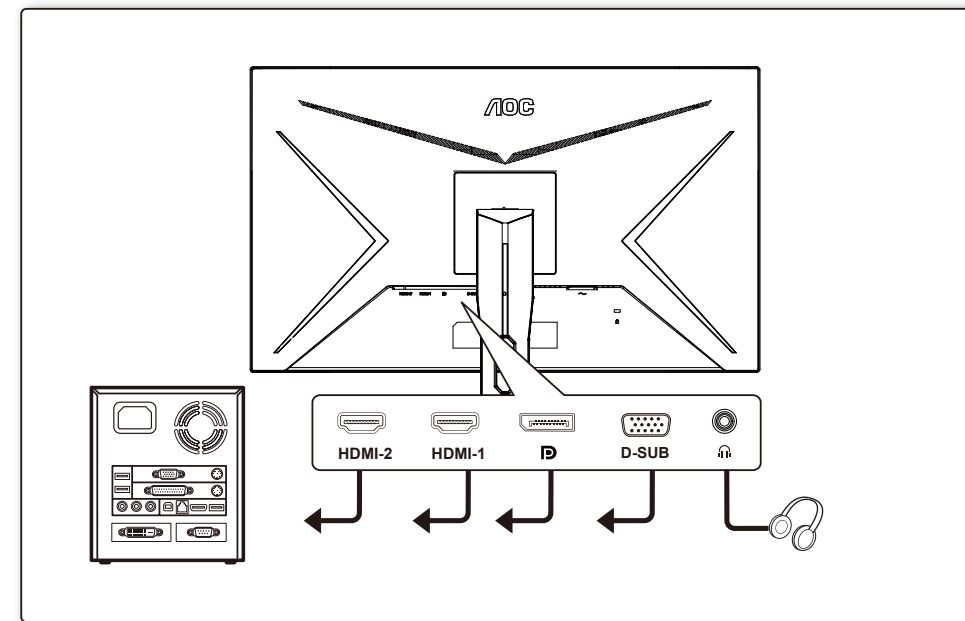

XXXXXXXXXXXX

**AOC**  
GAMING

Quick Start  
C27G2E/BK

www.aoc.com  
©2023 AOC.All Rights Reserved

**HDMI**  
HIGH-DEFINITION MULTIMEDIA INTERFACE

Monitor	Stand	Base	
Quick Start	Warranty Card	Power Cable	
DP Cable	HDMI Cable	D-SUB Cable	Audio Cable

\*Different according to countries/regions  
Display design may differ from that illustrated

1

2

3

4

General Specification

Panel	Model name	C27G2E/BK		
	Driving system	TFT Color LCD		
	Viewable Image Size	68.6cm diagonal (27" Wide Screen)		
	Pixel pitch	0.3114mm(H) x 0.3114mm(V)		
Others	Horizontal scan range	30k-83kHz(D-SUB) 30k-200kHz(HDMI/DP)		
	Horizontal scan Size(Maximum)	597.888mm		
	Vertical scan range	50-76Hz(D-SUB) 48-165Hz(HDMI/DP)		
	Vertical Scan Size(Maximum)	336.312mm		
	Max resolution	1920x1080@60Hz(D-SUB) 1920x1080@165Hz(HDMI/DP)		
	Plug & Play	VESA DDC2B/CI		
	Power Source	100-240V~, 50/60Hz, 1.5A		
	Power Consumption	Typical(default brightness and contrast)	31W	
		Max. (brightness =100, contrast =100)	≤ 41W	
		Standby mode	≤ 0.3W	
	Dimensions(with stand)	612.4x464.6x227.4 mm (WxHxD)		
	Net Weight	5.0kg		
Physical Characteristics	Connector Type	HDMI/DP/D-SUB/Earphone out		
	Signal Cable Type	Detachable		
Environmental	Temperature	Operating	0°C~ 40°C	
		Non-Operating	-25°C~ 55°C	
	Humidity	Operating	10% ~ 85% (non-condensing)	
		Non-Operating	5% ~ 93% (non-condensing)	
Altitude	Operating	0 ~ 5000 m (0~ 16404ft )		
	Non-Operating	0 ~ 12192m (0~ 40000ft )		