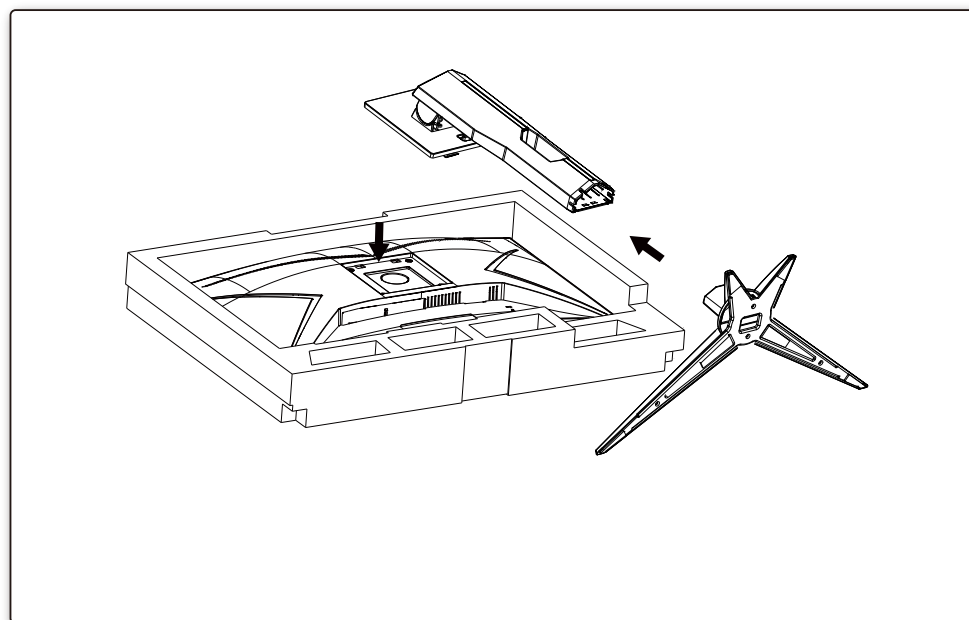

XXXXXXXXXXXX

**AOC**  
GAMING

Quick Start  
C27G2E/BK

www.aoc.com  
©2023 AOC.All Rights Reserved

**HDMI**  
HIGH-DEFINITION MULTIMEDIA INTERFACE

Monitor	Stand	Base	
Quick Start	Warranty Card	Power Cable	
DP Cable	HDMI Cable	D-SUB Cable	Audio Cable

\*Different according to countries/regions  
Display design may differ from that illustrated

1

2

3

4

General Specification

Panel	Model name	C27G2E/BK		
	Driving system	TFT Color LCD		
	Viewable Image Size	68.6cm diagonal (27" Wide Screen)		
	Pixel pitch	0.3114mm(H) x 0.3114mm(V)		
Others	Horizontal scan range	30k-83kHz(D-SUB) 30k-200kHz(HDMI/DP)		
	Horizontal scan Size(Maximum)	597.888mm		
	Vertical scan range	50-76Hz(D-SUB) 48-165Hz(HDMI/DP)		
	Vertical Scan Size(Maximum)	336.312mm		
	Max resolution	1920x1080@60Hz(D-SUB) 1920x1080@165Hz(HDMI/DP)		
	Plug & Play	VESA DDC2B/CI		
	Power Source	100-240V~, 50/60Hz, 1.5A		
	Power Consumption	Typical(default brightness and contrast)	31W	
		Max. (brightness =100, contrast =100)	≤ 41W	
		Standby mode	≤ 0.3W	
	Dimensions(with stand)	612.4x464.6x227.4 mm (WxHxD)		
	Net Weight	5.0kg		
Physical Characteristics	Connector Type	HDMI/DP/D-SUB/Earphone out		
	Signal Cable Type	Detachable		
Environmental	Temperature	Operating	0°C~ 40°C	
		Non-Operating	-25°C~ 55°C	
	Humidity	Operating	10% ~ 85% (non-condensing)	
		Non-Operating	5% ~ 93% (non-condensing)	
Altitude	Operating	0 ~ 5000 m (0~ 16404ft )		
	Non-Operating	0 ~ 12192m (0~ 40000ft )		