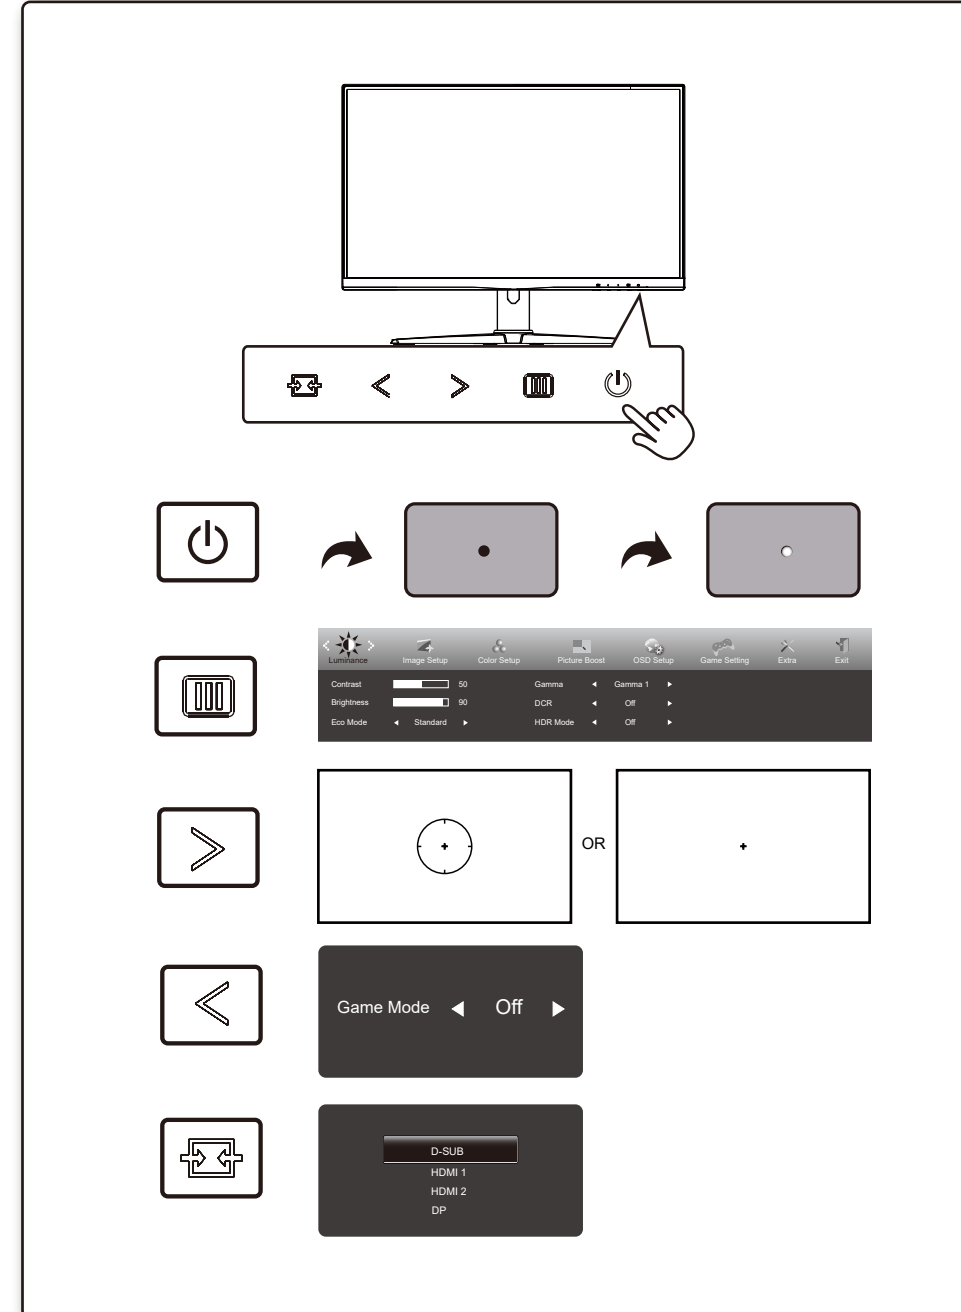

XXXXXXXXXXXX

**AOC**  
GAMING

Quick Start  
C27G2E/BK

www.aoc.com  
©2023 AOC.All Rights Reserved

**HDMI**  
HIGH-DEFINITION MULTIMEDIA INTERFACE

Monitor	Stand	Base	
Quick Start	Warranty Card	Power Cable	
DP Cable	HDMI Cable	D-SUB Cable	Audio Cable

\*Different according to countries/regions  
Display design may differ from that illustrated

1

2

3

4

General Specification

Panel	Model name	C27G2E/BK		
	Driving system	TFT Color LCD		
	Viewable Image Size	68.6cm diagonal (27" Wide Screen)		
	Pixel pitch	0.3114mm(H) x 0.3114mm(V)		
Others	Horizontal scan range	30k-83kHz(D-SUB) 30k-200kHz(HDMI/DP)		
	Horizontal scan Size(Maximum)	597.888mm		
	Vertical scan range	50-76Hz(D-SUB) 48-165Hz(HDMI/DP)		
	Vertical Scan Size(Maximum)	336.312mm		
	Max resolution	1920x1080@60Hz(D-SUB) 1920x1080@165Hz(HDMI/DP)		
	Plug & Play	VESA DDC2B/CI		
	Power Source	100-240V~, 50/60Hz, 1.5A		
	Power Consumption	Typical(default brightness and contrast)	31W	
		Max. (brightness =100, contrast =100)	≤ 41W	
		Standby mode	≤ 0.3W	
	Dimensions(with stand)	612.4x464.6x227.4 mm (WxHxD)		
	Net Weight	5.0kg		
Physical Characteristics	Connector Type	HDMI/DP/D-SUB/Earphone out		
	Signal Cable Type	Detachable		
Environmental	Temperature	Operating	0°C~ 40°C	
		Non-Operating	-25°C~ 55°C	
	Humidity	Operating	10% ~ 85% (non-condensing)	
		Non-Operating	5% ~ 93% (non-condensing)	
Altitude	Operating	0 ~ 5000 m (0~ 16404ft )		
	Non-Operating	0 ~ 12192m (0~ 40000ft )		