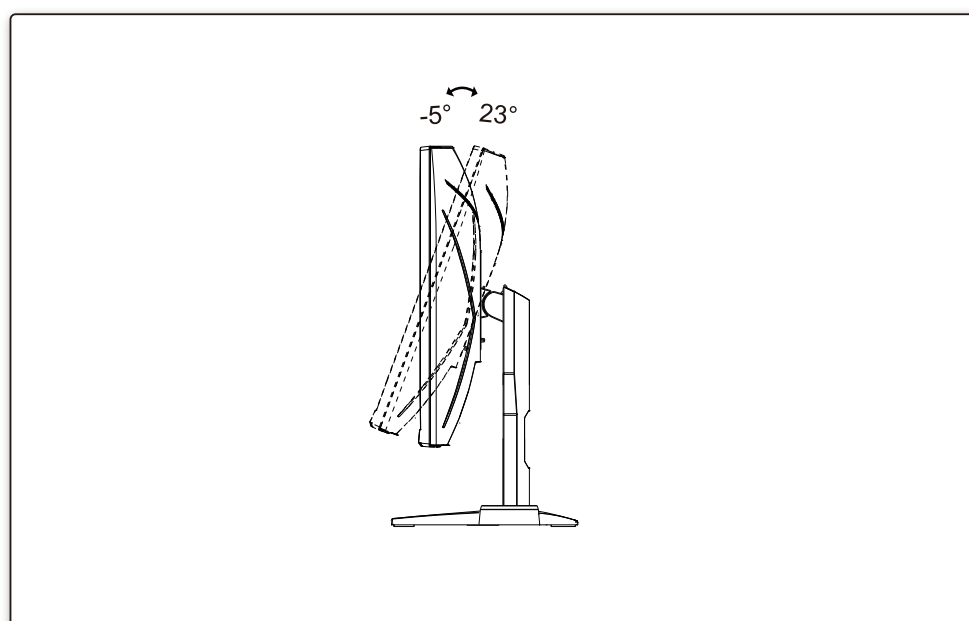

XXXXXXXXXXXX

**AOC**  
GAMING

Quick Start  
C27G2E/BK

www.aoc.com  
©2023 AOC.All Rights Reserved

**HDMI**  
HIGH-DEFINITION MULTIMEDIA INTERFACE

Monitor	Stand	Base	
Quick Start	Warranty Card	Power Cable	
DP Cable	HDMI Cable	D-SUB Cable	Audio Cable

\*Different according to countries/regions  
Display design may differ from that illustrated

1

2

3

4

General Specification

Panel	Model name	C27G2E/BK		
	Driving system	TFT Color LCD		
	Viewable Image Size	68.6cm diagonal (27" Wide Screen)		
	Pixel pitch	0.3114mm(H) x 0.3114mm(V)		
Others	Horizontal scan range	30k-83kHz(D-SUB) 30k-200kHz(HDMI/DP)		
	Horizontal scan Size(Maximum)	597.888mm		
	Vertical scan range	50-76Hz(D-SUB) 48-165Hz(HDMI/DP)		
	Vertical Scan Size(Maximum)	336.312mm		
	Max resolution	1920x1080@60Hz(D-SUB) 1920x1080@165Hz(HDMI/DP)		
	Plug & Play	VESA DDC2B/CI		
	Power Source	100-240V~, 50/60Hz, 1.5A		
	Power Consumption	Typical(default brightness and contrast)	31W	
		Max. (brightness =100, contrast =100)	≤ 41W	
		Standby mode	≤ 0.3W	
	Dimensions(with stand)	612.4x464.6x227.4 mm (WxHxD)		
	Net Weight	5.0kg		
Physical Characteristics	Connector Type	HDMI/DP/D-SUB/Earphone out		
	Signal Cable Type	Detachable		
Environmental	Temperature	Operating	0°C~ 40°C	
		Non-Operating	-25°C~ 55°C	
	Humidity	Operating	10% ~ 85% (non-condensing)	
		Non-Operating	5% ~ 93% (non-condensing)	
Altitude	Operating	0 ~ 5000 m (0~ 16404ft )		
	Non-Operating	0 ~ 12192m (0~ 40000ft )		