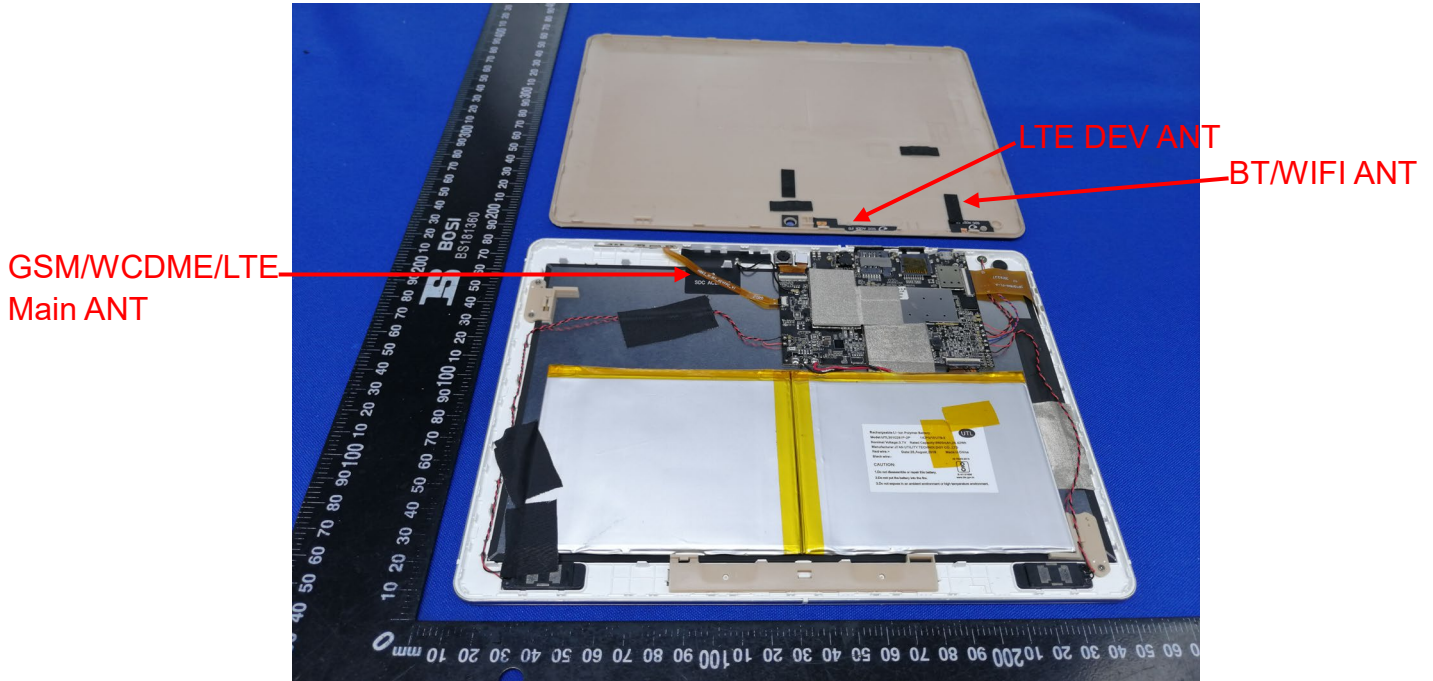

Appendix B: Photographs of EUT

Product: Tablet PC
Model: Acer One 10 T8-129L
Internal Photos

Two different memory chips