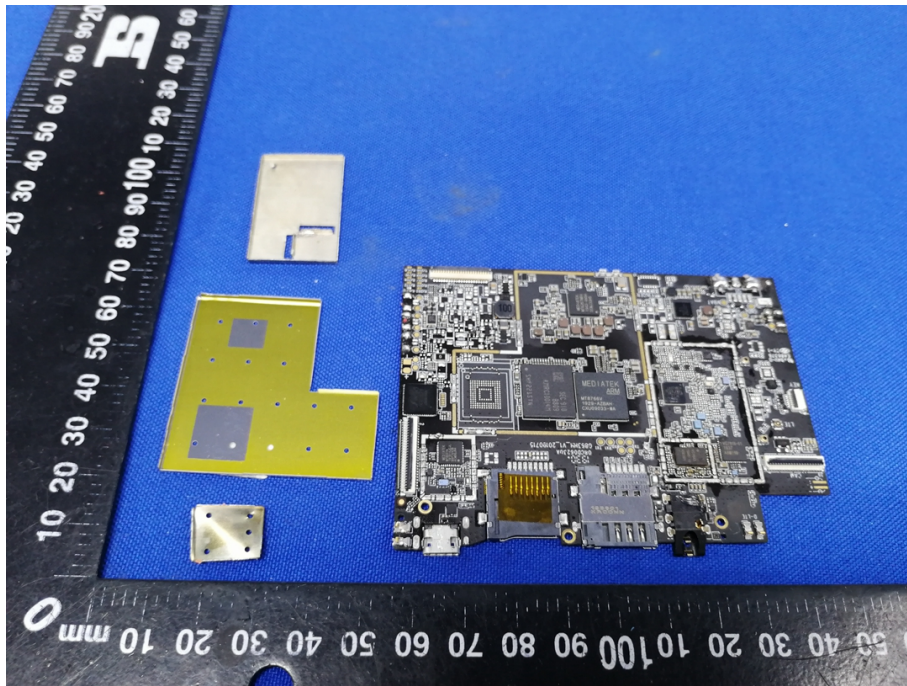

Appendix B: Photographs of EUT

Product: Tablet PC
Model: Acer One 10 T8-129L
Internal Photos

Two different memory chips