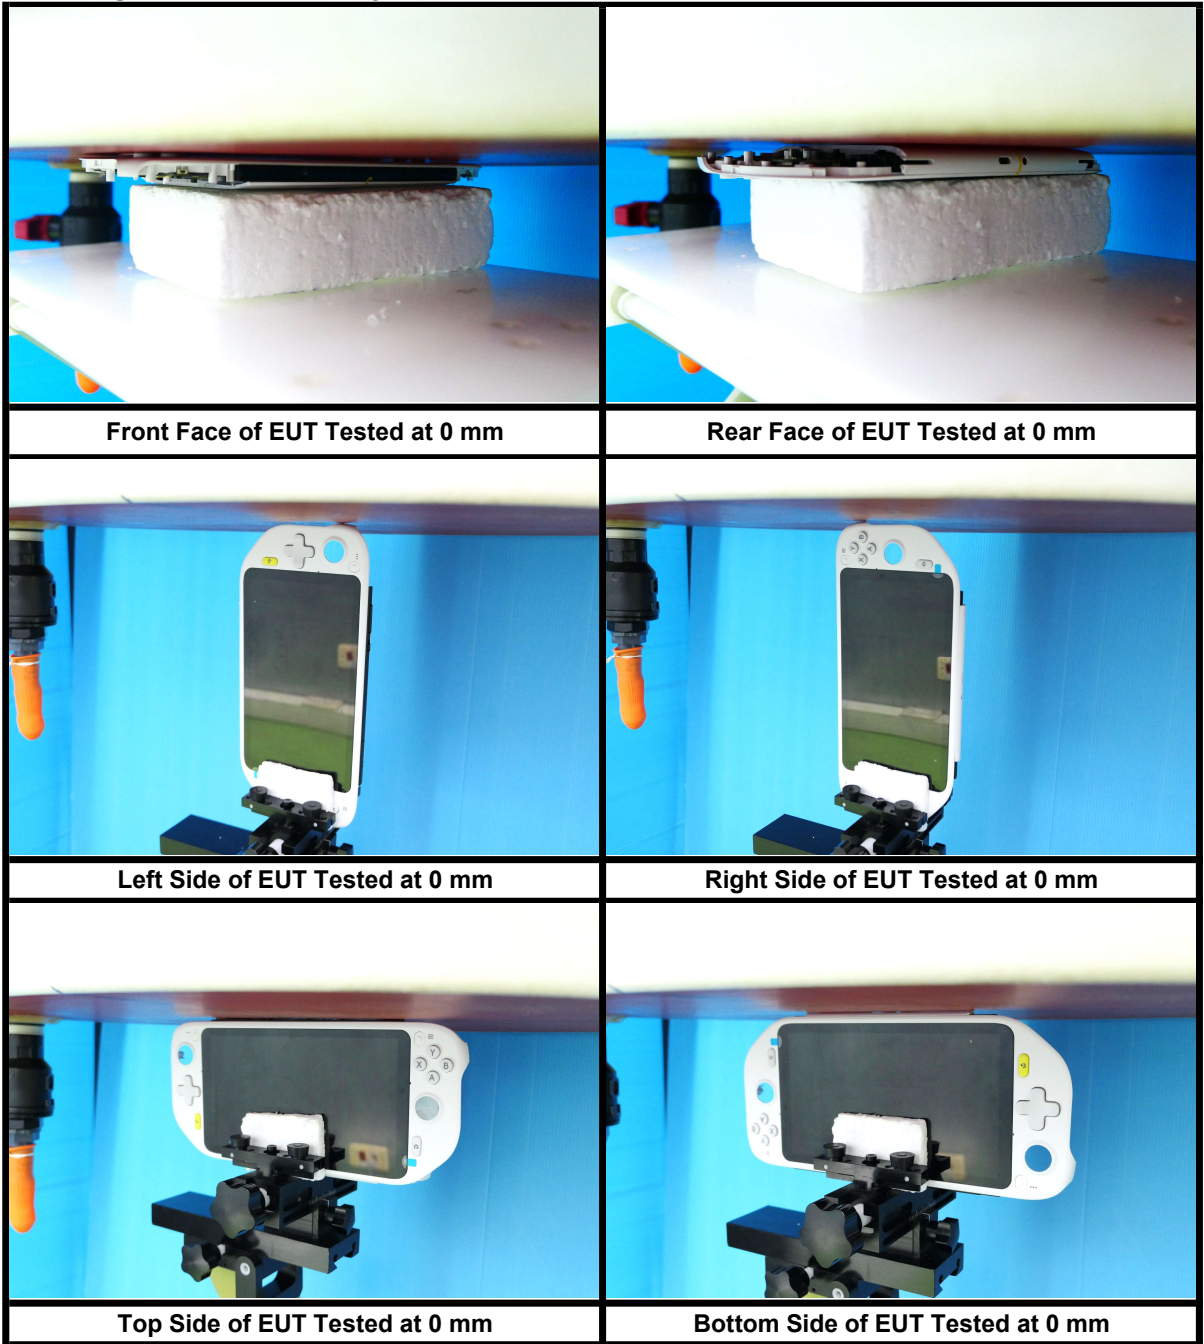

Photographs of EUT Setup and Antenna Location

The photographs of EUT and setup for SAR testing are shown as follows.

<Antenna Location>

< Front Face View >

Top Side

Bottom Side

< Rear Face View >

Top Side

Bottom Side

<Photographs of Extremity SAR Test Setup>

<Photographs of Body SAR Test Setup>