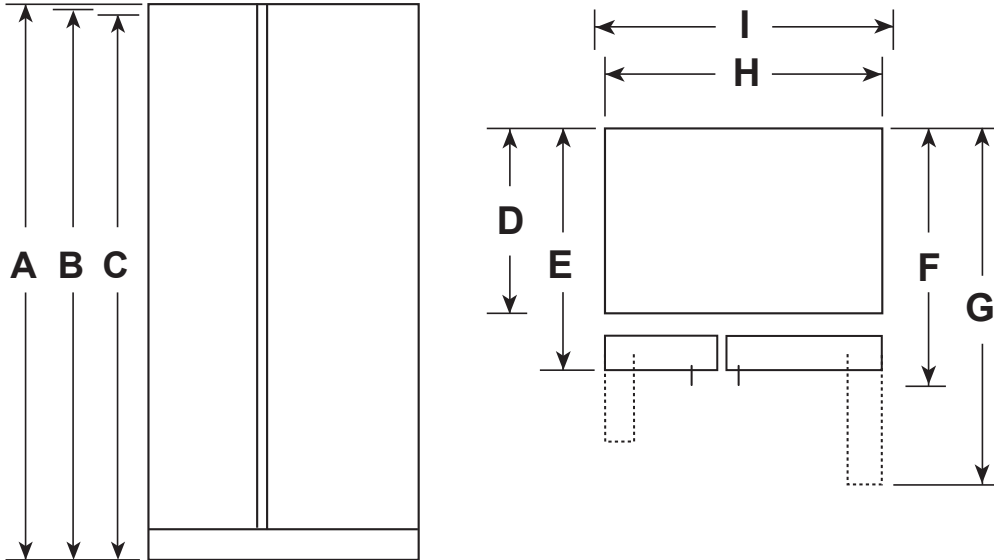

GSE23GGP/GYP

GE® ENERGY STAR® 23 Cu. Ft. Side-By-Side Refrigerator

DIMENSIONS AND INSTALLATION INFORMATION (IN INCHES)

OVERALL DIMENSIONS	Height to top of hinge (in.) A	69-7/8
	Height to top of door (in.) B	69-5/8
	Height to top of case (in.) C	69
	Case depth without door (in.) D	28-1/2
	Case depth less door handle (in.) E	32-3/4
	Case depth with door handle (in.) F	34-3/4
	Depth with fresh food door open 90° (in.) G	50-1/2
	Width (in.) H	32-3/4
	Width with door open 90° inc. door handle (in.) I	42-1/4
AIR	Each side (in.)	1/8
	Top (in.)	1
	Back (in.)	2

GSE23GGP/GYP

GE® ENERGY STAR® 23 Cu. Ft. Side-By-Side Refrigerator

FEATURES AND BENEFITS

Total Capacity: 23 Cu. Ft.

FF Capacity: 16.07 Cu. Ft.

FZ Capacity: 6.94 Cu. Ft.

ADA Compliant: No

Energy Star: Yes