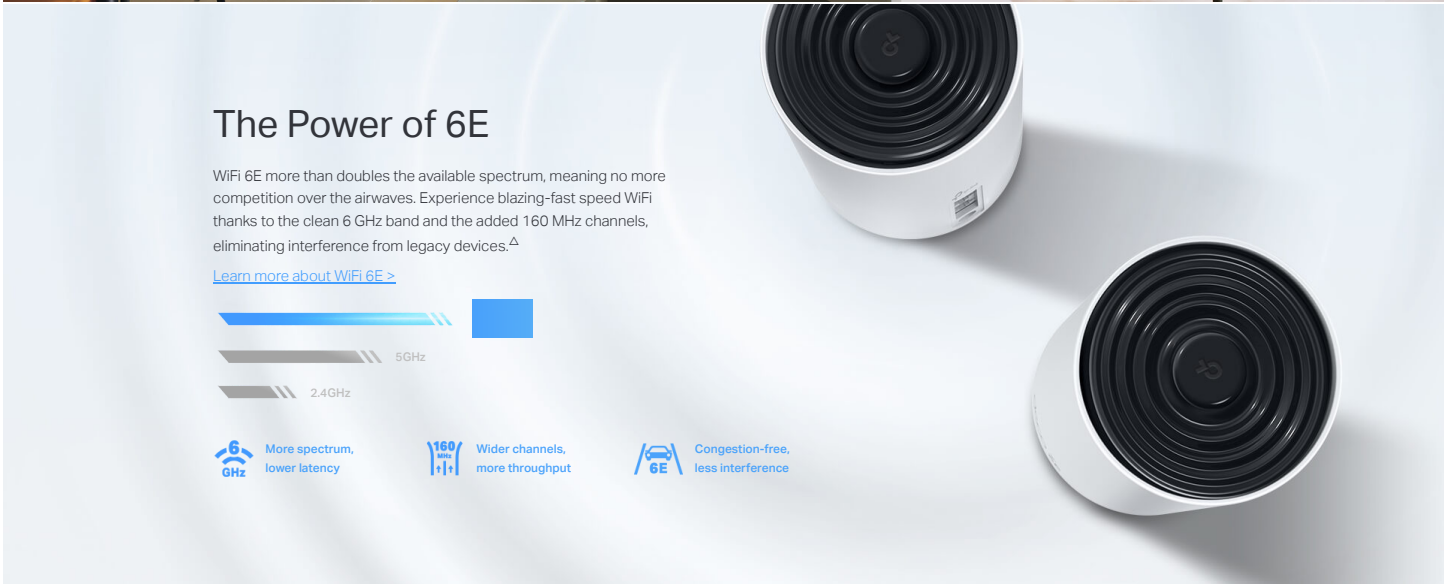

The Power of 6E

WiFi 6E more than doubles the available spectrum, meaning no more competition over the airwaves. Experience blazing-fast speed WiFi thanks to the clean 6 GHz band and the added 160 MHz channels, eliminating interference from legacy devices.^Δ

[Learn more about WiFi 6E >](#)

6 GHz More spectrum, lower latency

160 MHz Wider channels, more throughput

6E Congestion-free, less interference