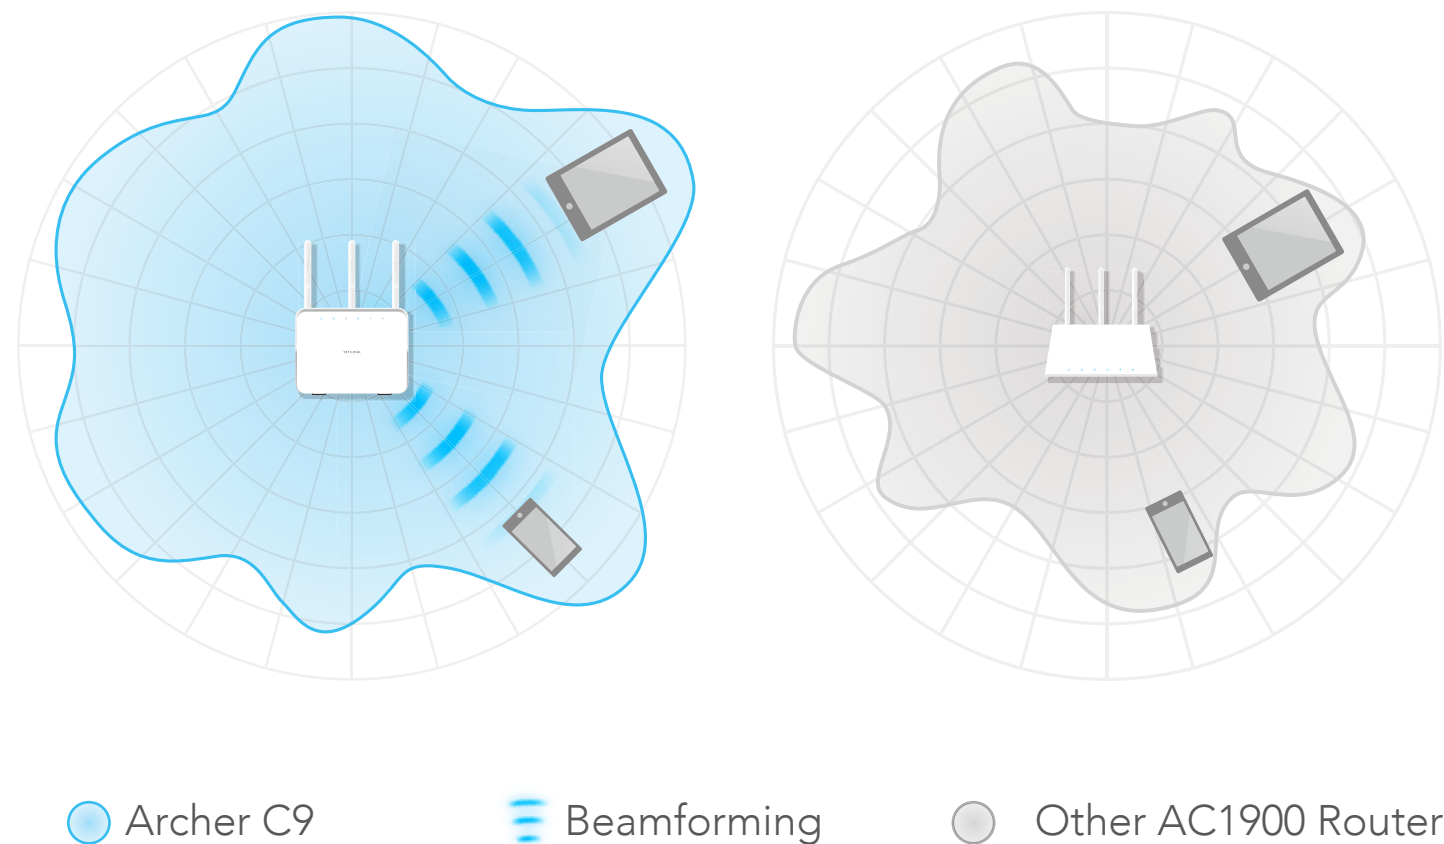

## Ease of Use

- **3-Step Quick Installation** – Easy Setup Assistant supporting multiple languages provides a quick & hassle free installation
- **Fast Encryption** – Easy one-touch WPA wireless security encryption with the WPS button
- **Easy On/Off** – Wi-Fi On/Off Button allows users to turn wireless radio on or off
- **Power On/Off** – Convenient power saving
- **Hassle-free Management with Tether App** – Tether App allows easy network management at your fingertips

## Security

- **Access Control** – Guest Network Access provides secure Wi-Fi access for guests
- **Parental Control** – Establish restricted access policies for all connected devices
- **Easy Bandwidth Management** – IP-based Bandwidth Control makes it easier for you to manage the bandwidth of connected devices
- **VPN Support** – Secure access to your home or office network from remote devices
- **Encryptions for Secure Network** – WPA-PSK/WPA2-PSK encryptions provide active defense against security threats for user networks

## Beamforming Technology For Laser-Focused Wi-Fi

Beamforming concentrates the Wi-Fi signal towards your devices, focusing the data transmission toward the most-needed directions. Superior Wi-Fi bandwidth utilization increases Wi-Fi range, delivering highly targeted and efficient Wi-Fi connections.