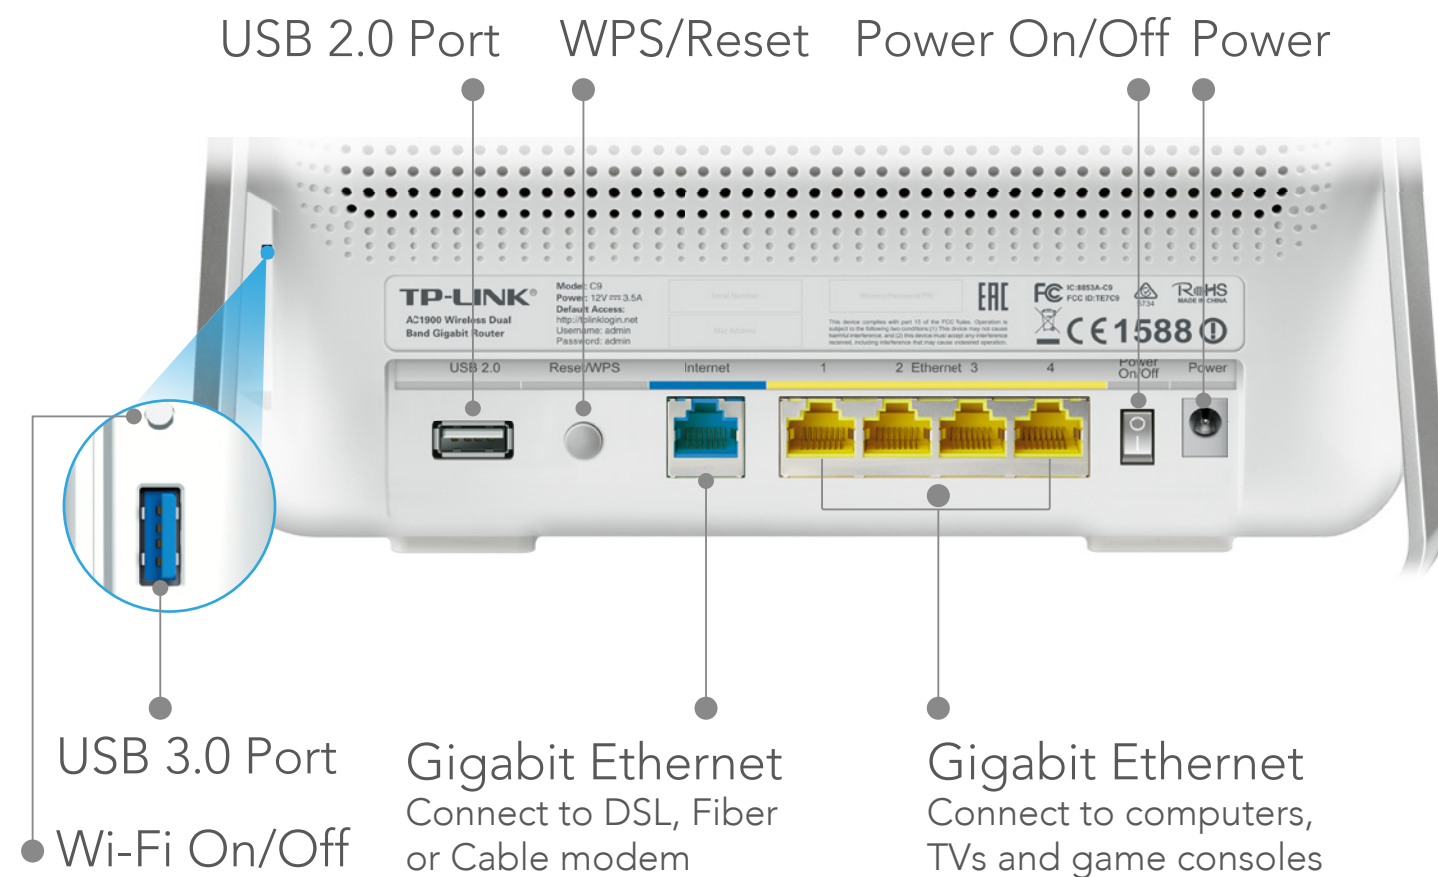

Specifications

Hardware

- **Ethernet Ports:** 4 10/100/1000Mbps LAN Ports & 1 10/100/1000Mbps WAN Port
- **USB Port:** 1 USB 3.0 Port + 1 USB 2.0 Port
- **Button:** WPS/Reset Button, Wireless On/Off Button, Power On/Off Button
- **External Power Supply:** 12V/3.3A
- **Dimensions (W x D x H):** 8.7 x 3.4 x 6.6 in. (221 x 86 x 168.5mm)
- **Antenna:** 3 Dual Band Detachable Antennas

Wireless

- **Wireless Standards:** IEEE 802.11ac/n/a 5GHz, IEEE 802.11b/g/n 2.4GHz
- **Frequency:** 2.4GHz and 5GHz
- **Signal Rate:** 1300Mbps at 5GHz, 600Mbps at 2.4GHz
- **Transmit Power:** CE: <20dBm(2.4GHz), <23dBm(5GHz)
  FCC: <30dBm
- **Reception Sensitivity:**
  - 5GHz: 11a 6Mbps: -94dBm
  - 11a 54Mbps: -76dBm
  - 11ac HT20: -68dBm
  - 11ac HT40: -64dBm
  - 11ac HT80: -60dBm
  - 2.4G: 11g 54Mbps: -77dBm
  - 11n HT20: -73dBm
  - 11n HT40: -71dBm
- **Wireless Function:** Enable/Disable Wireless Radio, WDS Bridge, WMM, Wireless Statistics
- **Wireless Security:** 64/128-bit WEP, WPA/WPA2, WPA-PSK/WPA-PSK2 encryptions