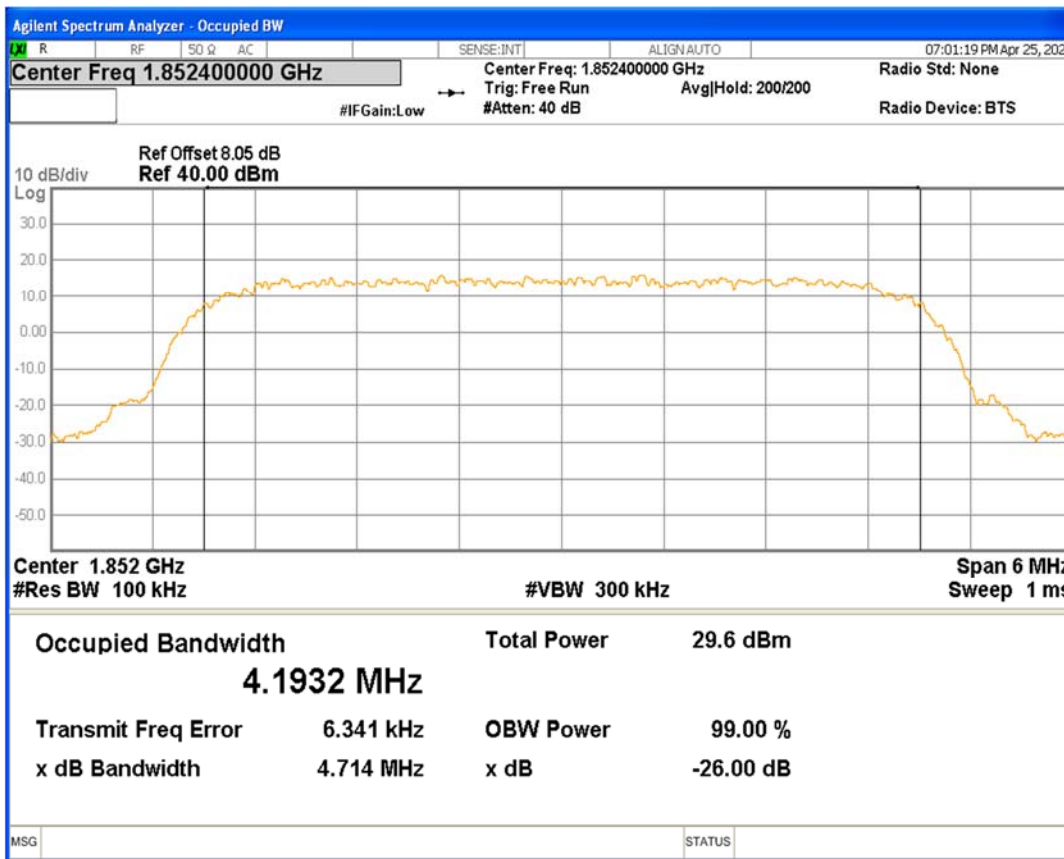

HSDPA Band2 Subtest1 Channel=9400