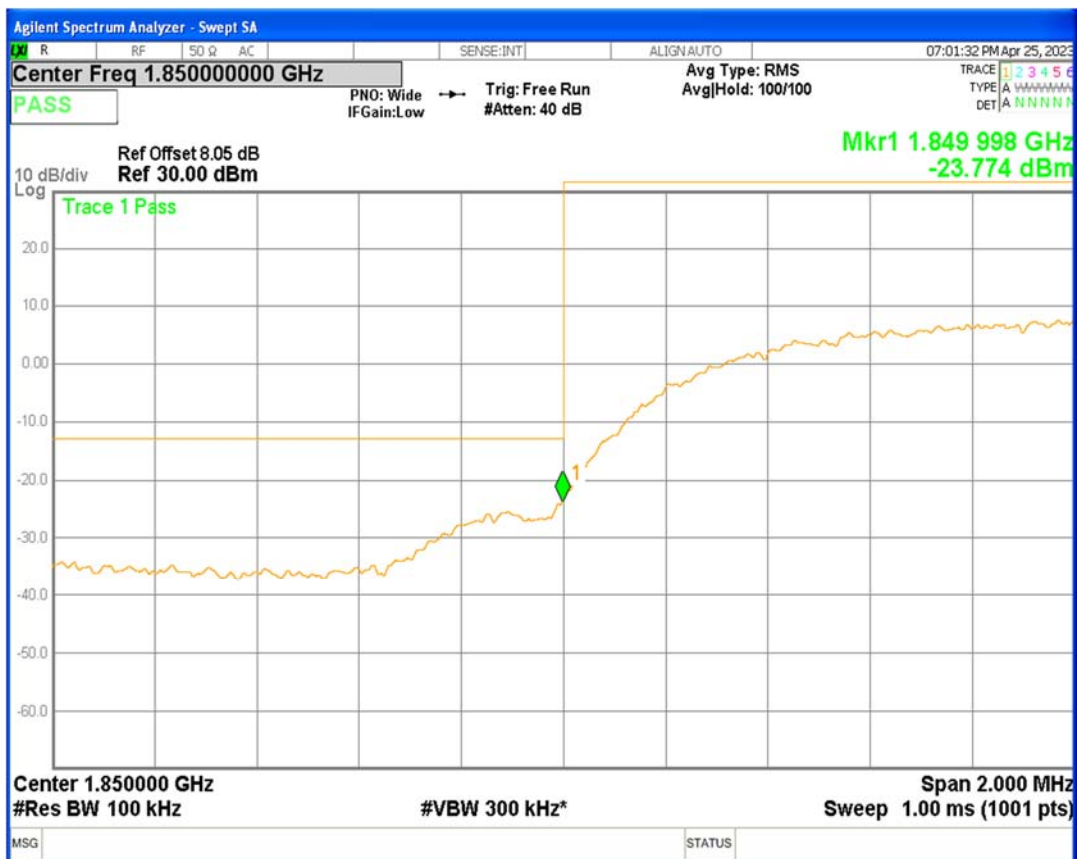

HSUPA Band5 Subtest1 Channel=4233

WCDMA Band5 Channel=4132

WCDMA Band5 Channel=4182

WCDMA Band5 Channel=4233

05 Band edge

Band	Channel	Frequency (MHz)	Spur Freq (MHz)	Spur Level (dBm)	Limit (dBm)	Verdict
HSDPA Band2 Subtest1	9262	1852.4	1850.00	-23.77	-13	PASS
HSDPA Band2 Subtest1	9538	1907.6	1910.00	-23.42	-13	PASS
HSUPA Band2 Subtest1	9262	1852.4	1850.00	-23.81	-13	PASS
HSUPA Band2 Subtest1	9538	1907.6	1910.00	-22.94	-13	PASS
WCDMA Band2	9262	1852.4	1850.00	-21.67	-13	PASS
WCDMA Band2	9538	1907.6	1910.00	-22.59	-13	PASS
HSDPA Band5 Subtest1	4132	826.4	824.00	-23.47	-13	PASS
HSDPA Band5 Subtest1	4233	846.6	849.00	-23.75	-13	PASS
HSUPA Band5 Subtest1	4132	826.4	824.00	-23.06	-13	PASS
HSUPA Band5 Subtest1	4233	846.6	849.00	-23.49	-13	PASS
WCDMA Band5	4132	826.4	824.00	-20.99	-13	PASS
WCDMA Band5	4233	846.6	849.00	-22.08	-13	PASS

HSDPA Band2 Subtest1 Channel=9262

HSDPA Band2 Subtest1 Channel=9538

HSUPA Band2 Subtest1 Channel=9262

HSUPA Band2 Subtest1 Channel=9538

WCDMA Band2 Channel=9262

WCDMA Band2 Channel=9538

HSDPA Band5 Subtest1 Channel=4132