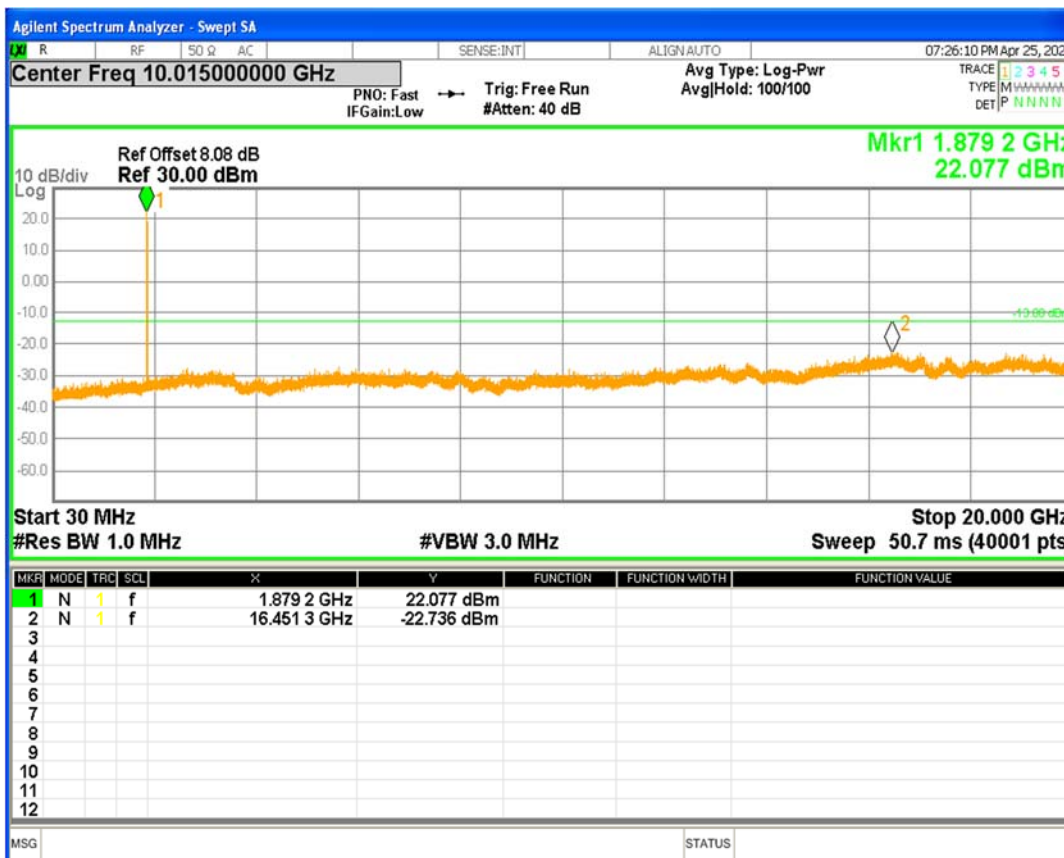

HSDPA Band2 Subtest1 Channel=9262

HSDPA Band2 Subtest1 Channel=9400

HSDPA Band2 Subtest1 Channel=9538

HSUPA Band2 Subtest1 Channel=9262

HSUPA Band2 Subtest1 Channel=9400

HSUPA Band2 Subtest1 Channel=9538

WCDMA Band2 Channel=9262