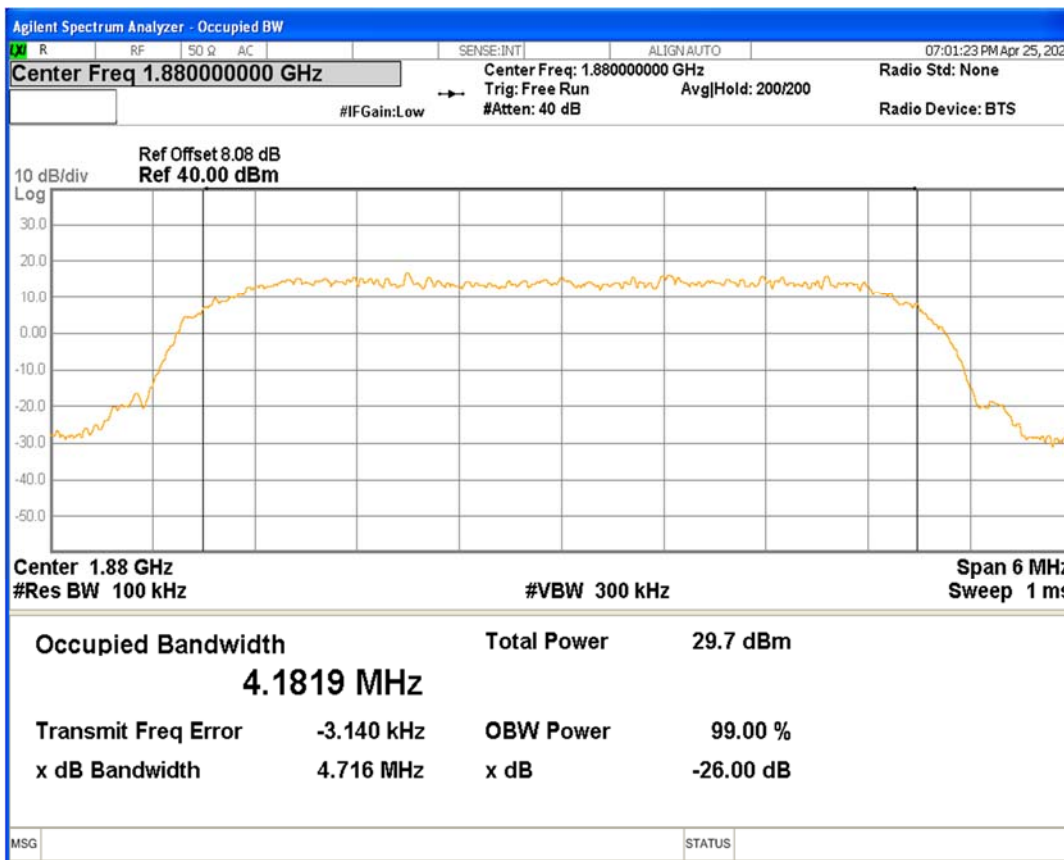

HSDPA Band2 Subtest1 Channel=9538