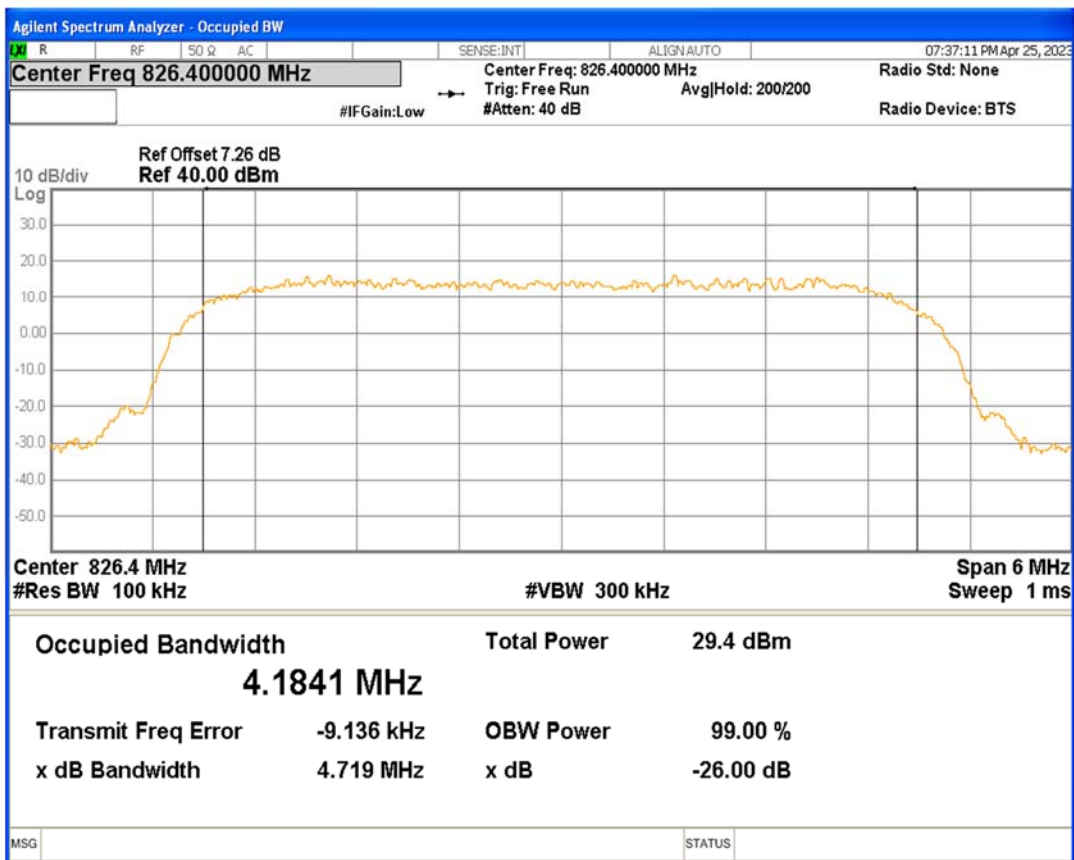

WCDMA Band2 Channel=9400

WCDMA Band2 Channel=9538

HSDPA Band5 Subtest1 Channel=4132

HSDPA Band5 Subtest1 Channel=4182

HSDPA Band5 Subtest1 Channel=4233

HSUPA Band5 Subtest1 Channel=4132

HSUPA Band5 Subtest1 Channel=4182