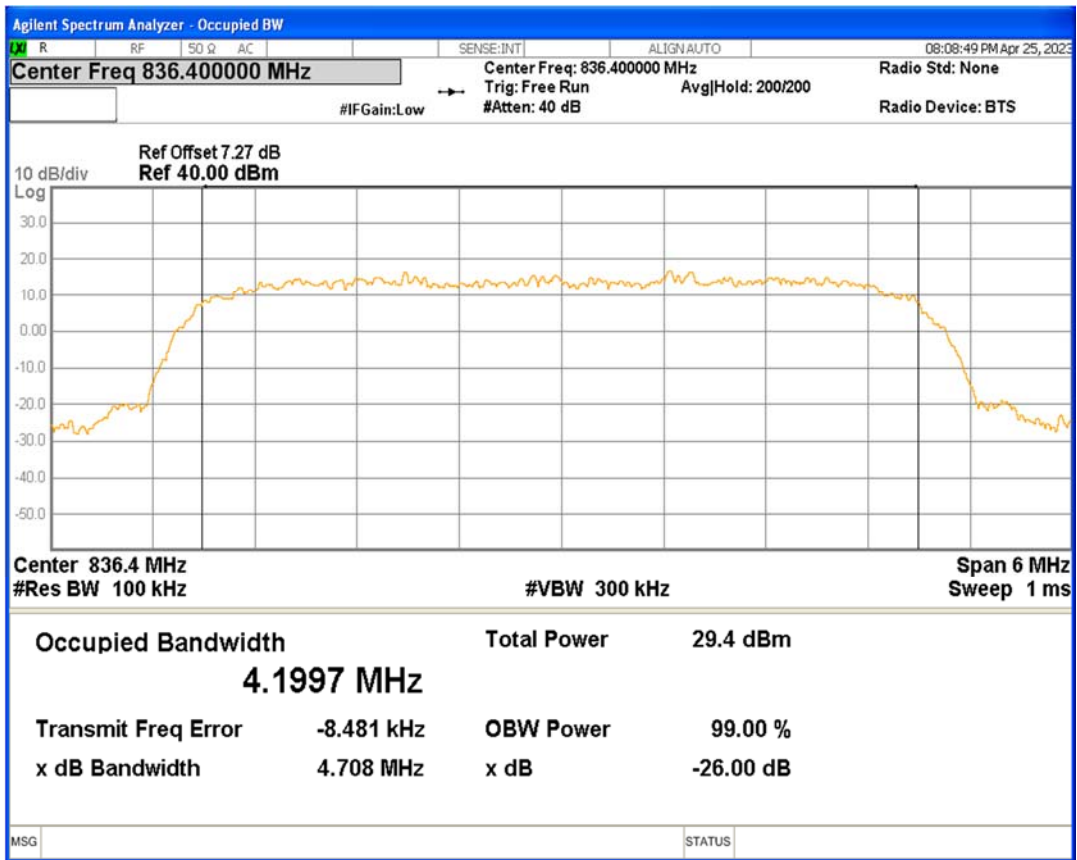

WCDMA Band2 Channel=9400

WCDMA Band2 Channel=9538

HSDPA Band5 Subtest1 Channel=4132

HSDPA Band5 Subtest1 Channel=4182

HSDPA Band5 Subtest1 Channel=4233

HSUPA Band5 Subtest1 Channel=4132

HSUPA Band5 Subtest1 Channel=4182