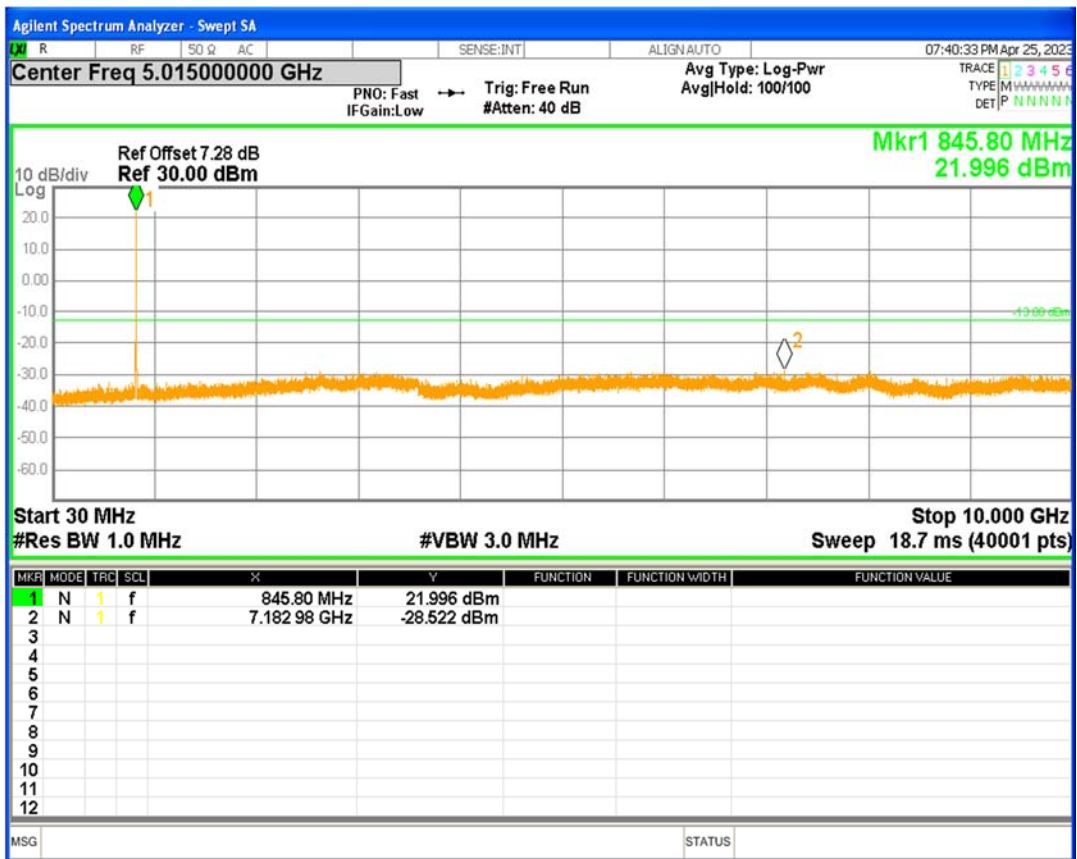

WCDMA Band2 Channel=9400

WCDMA Band2 Channel=9538

HSDPA Band5 Subtest1 Channel=4132

HSDPA Band5 Subtest1 Channel=4182

HSDPA Band5 Subtest1 Channel=4233

HSDPA Band5 Subtest2 Channel=4132

HSDPA Band5 Subtest2 Channel=4182