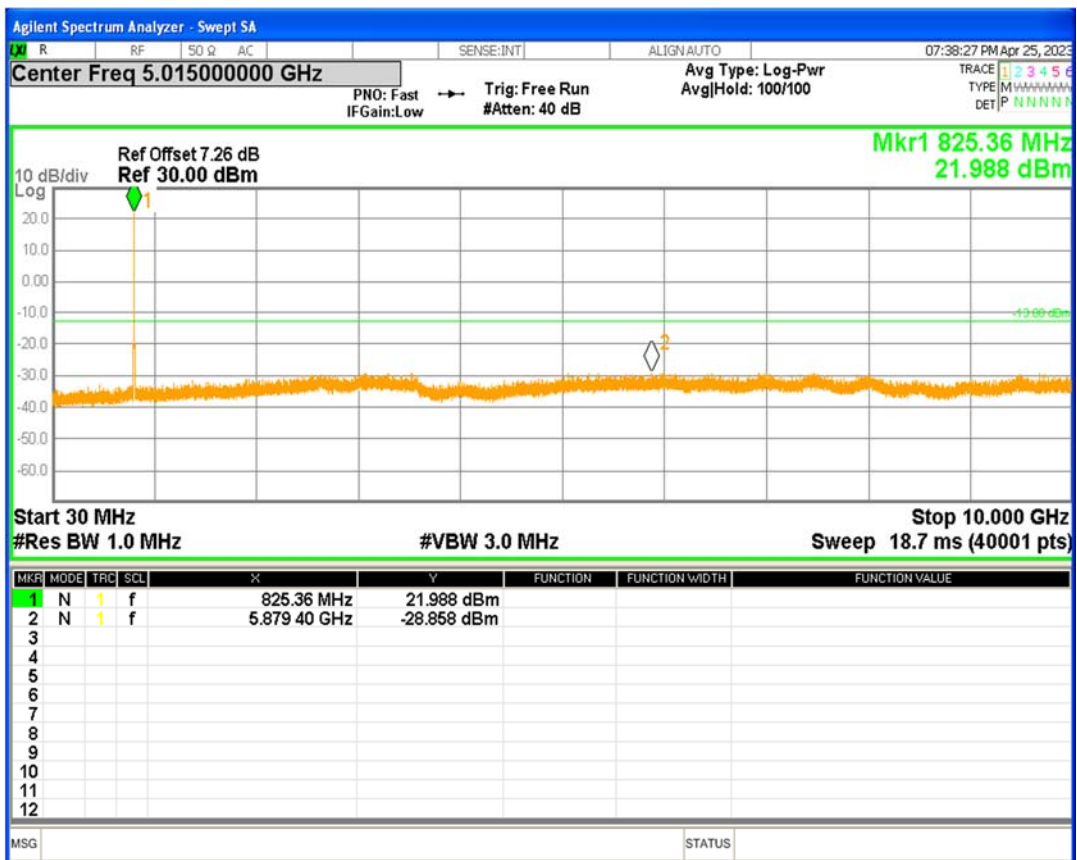

WCDMA Band2 Channel=9400

WCDMA Band2 Channel=9538

HSDPA Band5 Subtest1 Channel=4132

HSDPA Band5 Subtest1 Channel=4182

HSDPA Band5 Subtest1 Channel=4233

HSDPA Band5 Subtest2 Channel=4132

HSDPA Band5 Subtest2 Channel=4182