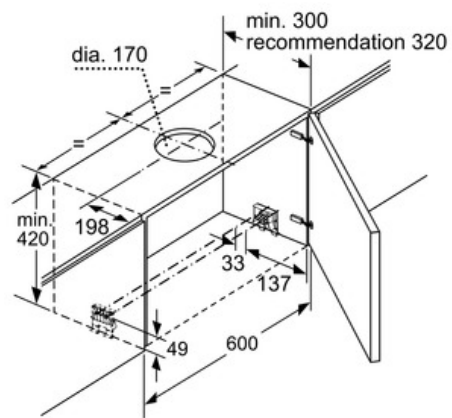

Technical Data

Typology :	Pull-out
Approval certificates :	CE, VDE
Length electrical supply cord (cm) :	175
Required niche size for installation (HxWxD) :	385mm x 524mm x 290mm
Minimum distance above an electric hob :	430
Minimum distance above a gas hob :	650
Net weight (kg) :	10.0
Type of control :	Electronic
Number of speed settings :	3
Maximum output air extraction (m ³ /h) :	400
Boost position output recirculating (m ³ /h) :	490
Maximum output recirculating air (m ³ /h) :	300
Boost position air extraction (m ³ /h) :	740
Number of lights :	2
Noise level (dB) :	55
Diameter of air outlet (mm) :	120 / 150
Grease filter material :	Washable aluminium
EAN code :	4242002878133
Connection Rating (W) :	146
Current (A) :	10
Voltage (V) :	220-240
Frequency (Hz) :	50; 60
Plug type :	AU plug
Installation typology :	Half-integrated

Technical Information

- Power rating: 146 W
- Diameter pipe Ø 150 mm (Ø 120 mm enclosed)
- Accessories required for recirculation mode: CleanAir Module
- Install into a 60cm wide wall cupboard
- Drawer without handle, furniture lighting pelmet or profile panel (optional accessory) required
- Drawer without handle, furniture lighting pelmet or profile panel (optional accessory) required

Serie | 4 Hoods

DFR067A50A

60 cm Slideout Rangehood

Depth of the filter drawer can be adjusted by up to 29 mm

measurements in mm

measurements in mm

measurements in mm

measurements in mm

measurements in mm

measurements in mm

Serie | 4 Hoods**DFR067A50A****60 cm Slideout Rangehood**

measurements in mm