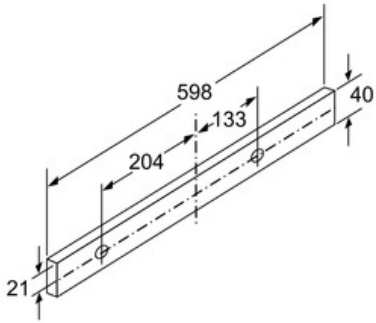

Technical Data

Typology :	Pull-out
Approval certificates :	CE, VDE
Length electrical supply cord (cm) :	175
Required niche size for installation (HxWxD) :	385mm x 524mm x 290mm
Minimum distance above an electric hob :	430
Minimum distance above a gas hob :	650
Net weight (kg) :	10.0
Type of control :	Electronic
Number of speed settings :	3
Maximum output air extraction (m ³ /h) :	400
Boost position output recirculating (m ³ /h) :	490
Maximum output recirculating air (m ³ /h) :	300
Boost position air extraction (m ³ /h) :	740
Number of lights :	2
Noise level (dB) :	55
Diameter of air outlet (mm) :	120 / 150
Grease filter material :	Washable aluminium
EAN code :	4242002878133
Connection Rating (W) :	146
Current (A) :	10
Voltage (V) :	220-240
Frequency (Hz) :	50; 60
Plug type :	AU plug
Installation typology :	Half-integrated

Technical Information

- Power rating: 146 W
- Diameter pipe Ø 150 mm (Ø 120 mm enclosed)
- Accessories required for recirculation mode: CleanAir Module
- Install into a 60cm wide wall cupboard
- Drawer without handle, furniture lighting pelmet or profile panel (optional accessory) required
- Drawer without handle, furniture lighting pelmet or profile panel (optional accessory) required

Serie | 4 Hoods

DFR067A50A

60 cm Slideout Rangehood

Depth of the filter drawer can be adjusted by up to 29 mm

measurements in mm

measurements in mm

measurements in mm

measurements in mm

measurements in mm

measurements in mm

Serie | 4 Hoods**DFR067A50A****60 cm Slideout Rangehood**

measurements in mm