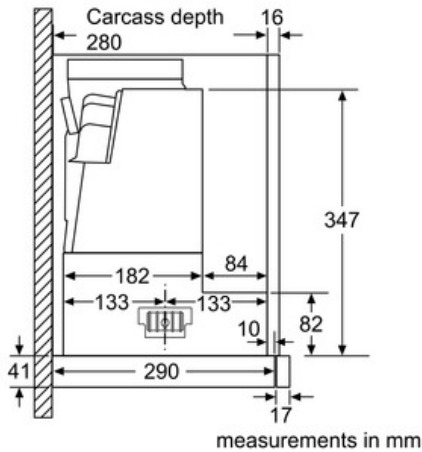

Technical Data

Typology :	Pull-out
Approval certificates :	CE, VDE
Length electrical supply cord (cm) :	175
Required niche size for installation (HxWxD) :	385mm x 524mm x 290mm
Minimum distance above an electric hob :	430
Minimum distance above a gas hob :	650
Net weight (kg) :	10.0
Type of control :	Electronic
Number of speed settings :	3
Maximum output air extraction (m ³ /h) :	400
Boost position output recirculating (m ³ /h) :	490
Maximum output recirculating air (m ³ /h) :	300
Boost position air extraction (m ³ /h) :	740
Number of lights :	2
Noise level (dB) :	55
Diameter of air outlet (mm) :	120 / 150
Grease filter material :	Washable aluminium
EAN code :	4242002878133
Connection Rating (W) :	146
Current (A) :	10
Voltage (V) :	220-240
Frequency (Hz) :	50; 60
Plug type :	AU plug
Installation typology :	Half-integrated

Technical Information

- Power rating: 146 W
- Diameter pipe Ø 150 mm (Ø 120 mm enclosed)
- Accessories required for recirculation mode: CleanAir Module
- Install into a 60cm wide wall cupboard
- Drawer without handle, furniture lighting pelmet or profile panel (optional accessory) required
- Drawer without handle, furniture lighting pelmet or profile panel (optional accessory) required

Serie | 4 Hoods

DFR067A50A

60 cm Slideout Rangehood

Depth of the filter drawer can be adjusted by up to 29 mm

measurements in mm

measurements in mm

measurements in mm

measurements in mm

measurements in mm

measurements in mm

Serie | 4 Hoods**DFR067A50A****60 cm Slideout Rangehood**

measurements in mm