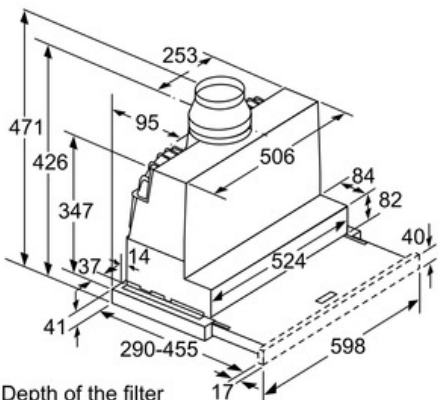

Serie | 4 Hoods

DFR067A50A

60 cm Slideout Rangehood

Depth of the filter drawer can be adjusted by up to 29 mm

measurements in mm