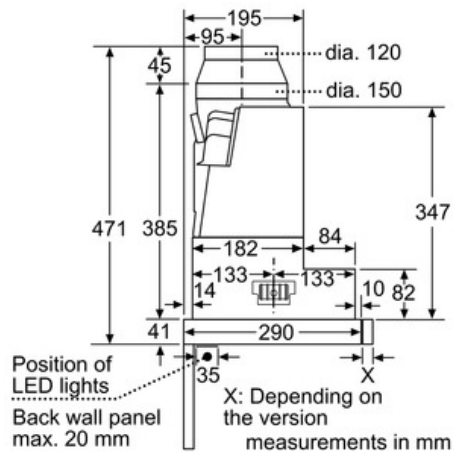

Technical Data

Typology :	Pull-out
Approval certificates :	CE, VDE
Length electrical supply cord (cm) :	175
Required niche size for installation (HxWxD) :	385mm x 524mm x 290mm
Minimum distance above an electric hob :	430
Minimum distance above a gas hob :	650
Net weight (kg) :	10.0
Type of control :	Electronic
Number of speed settings :	3
Maximum output air extraction (m ³ /h) :	400
Boost position output recirculating (m ³ /h) :	490
Maximum output recirculating air (m ³ /h) :	300
Boost position air extraction (m ³ /h) :	740
Number of lights :	2
Noise level (dB) :	55
Diameter of air outlet (mm) :	120 / 150
Grease filter material :	Washable aluminium
EAN code :	4242002878133
Connection Rating (W) :	146
Current (A) :	10
Voltage (V) :	220-240
Frequency (Hz) :	50; 60
Plug type :	AU plug
Installation typology :	Half-integrated

Technical Information

- Power rating: 146 W
- Diameter pipe Ø 150 mm (Ø 120 mm enclosed)
- Accessories required for recirculation mode: CleanAir Module
- Install into a 60cm wide wall cupboard
- Drawer without handle, furniture lighting pelmet or profile panel (optional accessory) required
- Drawer without handle, furniture lighting pelmet or profile panel (optional accessory) required

Serie | 4 Hoods

DFR067A50A

60 cm Slideout Rangehood

Depth of the filter drawer can be adjusted by up to 29 mm

measurements in mm

measurements in mm

measurements in mm

measurements in mm

measurements in mm

measurements in mm

Serie | 4 Hoods**DFR067A50A****60 cm Slideout Rangehood**

measurements in mm