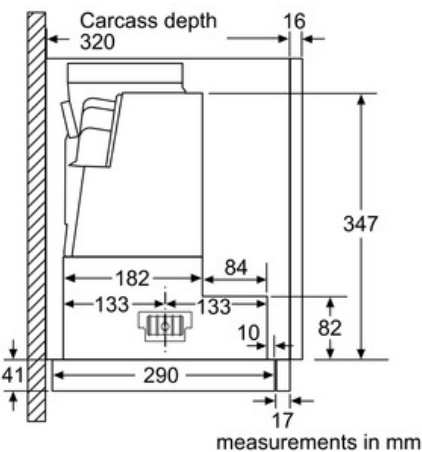

Technical Data

Typology :	Pull-out
Approval certificates :	CE, VDE
Length electrical supply cord (cm) :	175
Required niche size for installation (HxWxD) :	385mm x 524mm x 290mm
Minimum distance above an electric hob :	430
Minimum distance above a gas hob :	650
Net weight (kg) :	10.0
Type of control :	Electronic
Number of speed settings :	3
Maximum output air extraction (m ³ /h) :	400
Boost position output recirculating (m ³ /h) :	490
Maximum output recirculating air (m ³ /h) :	300
Boost position air extraction (m ³ /h) :	740
Number of lights :	2
Noise level (dB) :	55
Diameter of air outlet (mm) :	120 / 150
Grease filter material :	Washable aluminium
EAN code :	4242002878133
Connection Rating (W) :	146
Current (A) :	10
Voltage (V) :	220-240
Frequency (Hz) :	50; 60
Plug type :	AU plug
Installation typology :	Half-integrated

Technical Information

- Power rating: 146 W
- Diameter pipe Ø 150 mm (Ø 120 mm enclosed)
- Accessories required for recirculation mode: CleanAir Module
- Install into a 60cm wide wall cupboard
- Drawer without handle, furniture lighting pelmet or profile panel (optional accessory) required
- Drawer without handle, furniture lighting pelmet or profile panel (optional accessory) required

Serie | 4 Hoods

DFR067A50A

60 cm Slideout Rangehood

Depth of the filter drawer can be adjusted by up to 29 mm

measurements in mm

measurements in mm

measurements in mm

measurements in mm

measurements in mm

measurements in mm

Serie | 4 Hoods**DFR067A50A****60 cm Slideout Rangehood**

measurements in mm