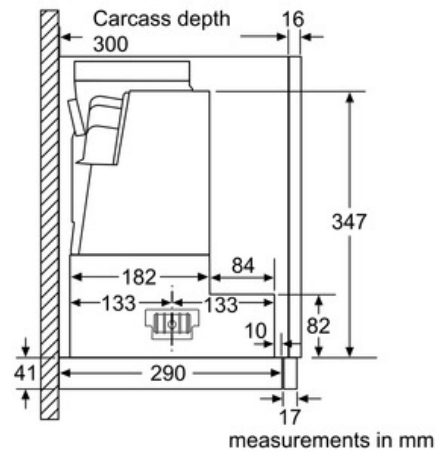

Technical Data

Typology :	Pull-out
Approval certificates :	CE, VDE
Length electrical supply cord (cm) :	175
Required niche size for installation (HxWxD) :	385mm x 524mm x 290mm
Minimum distance above an electric hob :	430
Minimum distance above a gas hob :	650
Net weight (kg) :	10.0
Type of control :	Electronic
Number of speed settings :	3
Maximum output air extraction (m ³ /h) :	400
Boost position output recirculating (m ³ /h) :	490
Maximum output recirculating air (m ³ /h) :	300
Boost position air extraction (m ³ /h) :	740
Number of lights :	2
Noise level (dB) :	55
Diameter of air outlet (mm) :	120 / 150
Grease filter material :	Washable aluminium
EAN code :	4242002878133
Connection Rating (W) :	146
Current (A) :	10
Voltage (V) :	220-240
Frequency (Hz) :	50; 60
Plug type :	AU plug
Installation typology :	Half-integrated

Technical Information

- Power rating: 146 W
- Diameter pipe Ø 150 mm (Ø 120 mm enclosed)
- Accessories required for recirculation mode: CleanAir Module
- Install into a 60cm wide wall cupboard
- Drawer without handle, furniture lighting pelmet or profile panel (optional accessory) required
- Drawer without handle, furniture lighting pelmet or profile panel (optional accessory) required

Serie | 4 Hoods

DFR067A50A

60 cm Slideout Rangehood

Depth of the filter drawer can be adjusted by up to 29 mm

measurements in mm

measurements in mm

measurements in mm

measurements in mm

measurements in mm

measurements in mm

Serie | 4 Hoods**DFR067A50A****60 cm Slideout Rangehood**

measurements in mm