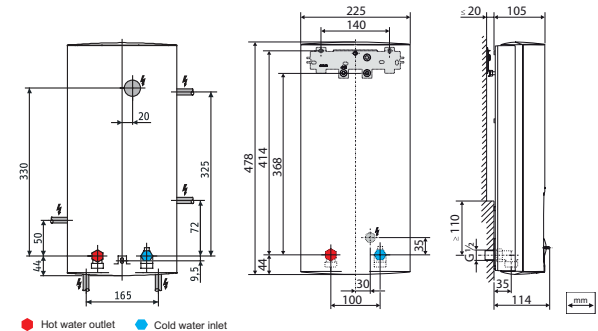

The temperature rise table will assist you in determining the appropriate size of instantaneous water heater required for your application. The required temperatures at specific flow rates will determine the size of system needed. Our customer support representatives can be contacted on our free call number 1800 153 351 to assist in selecting the appropriate system/systems for your project.

Installation close to the point of use

The Stiebel Eltron DHB-E13 instant water heaters compact design allows for ease of installation close to the point of use. In order to minimise thermal losses in the pipe work the water heater should be installed as close to the point of use as possible.

Electrical installation

This water heater must be installed in accordance with AS/NZS3000 electrical regulations by a qualified installer.

Plumbing installation

This water heater must be installed in accordance with AS/NZS3500.4.2 and local authority regulations by a qualified installer.

Warranty

For full warranty information please visit www.stiebel.com.au.

Technical Support

Stiebel Eltron (Aust) Pty Ltd
Free Call: 1800 153 351
Telephone (Australia): (03) 9645 1833
Website: stiebel.com.au

DHB-E13 SLi 60°C instantaneous 3 phase electric water heater

STIEBEL ELTRON is committed to our policy of continual improvement, some features may have subsequently been changed or even removed. Our advisors will be happy to consult with you regarding the currently applicable equipment features. The images used in this brochure are for reference only.