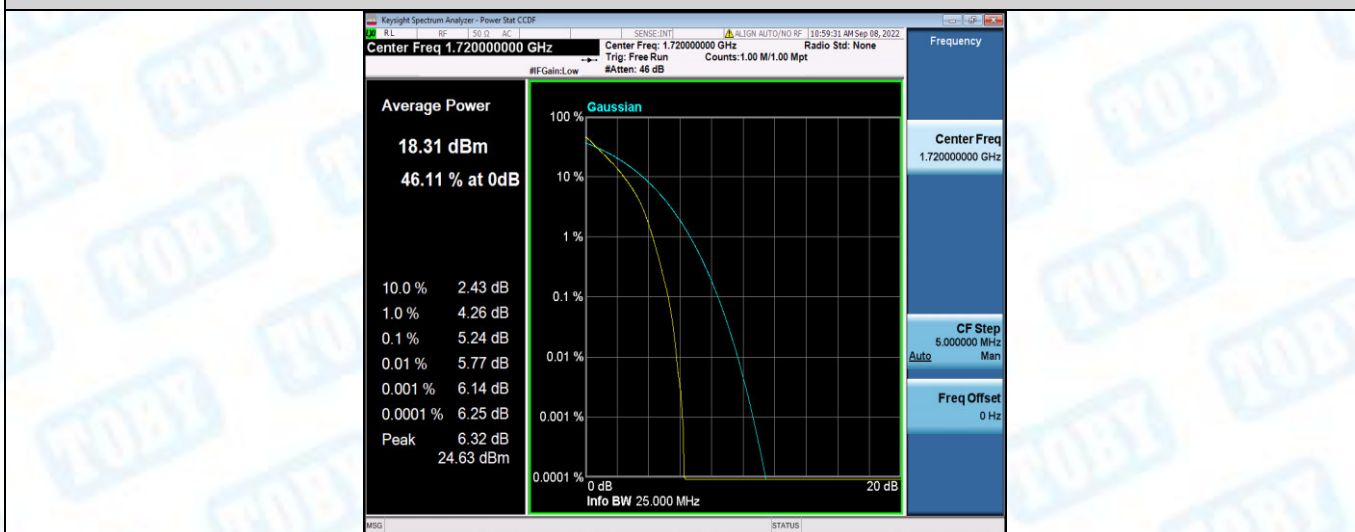

Band66-20MHz-QPSK-132072-100RB#0

Band66-20MHz-QPSK-132322-1RB#0