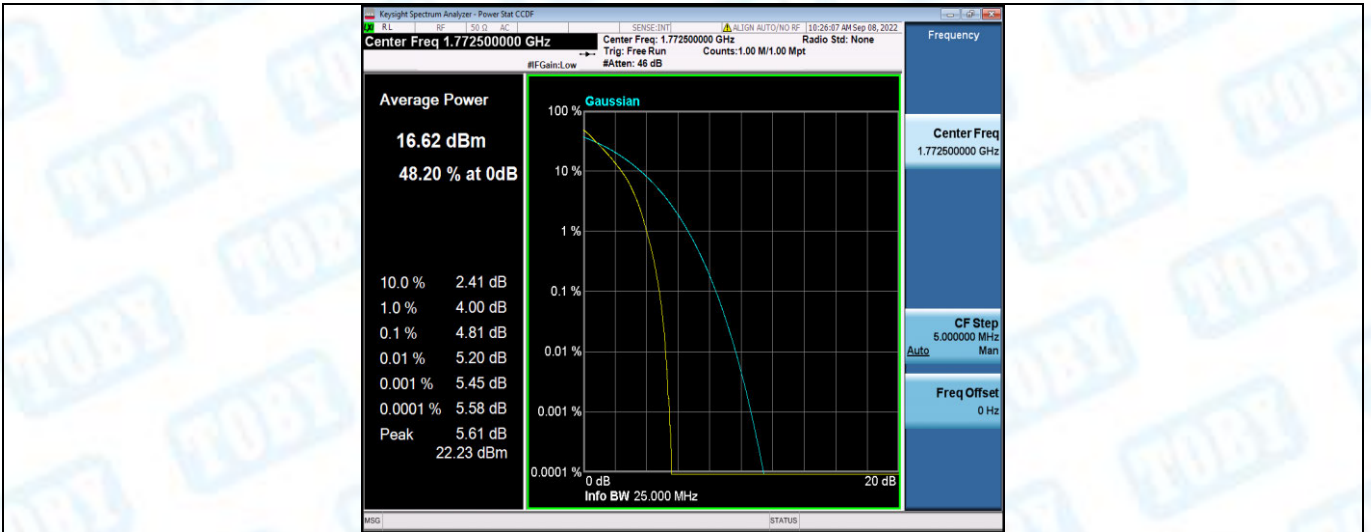

Band66-15MHz-QPSK-132597-75RB#0

Band66-15MHz-16QAM-132047-1RB#0