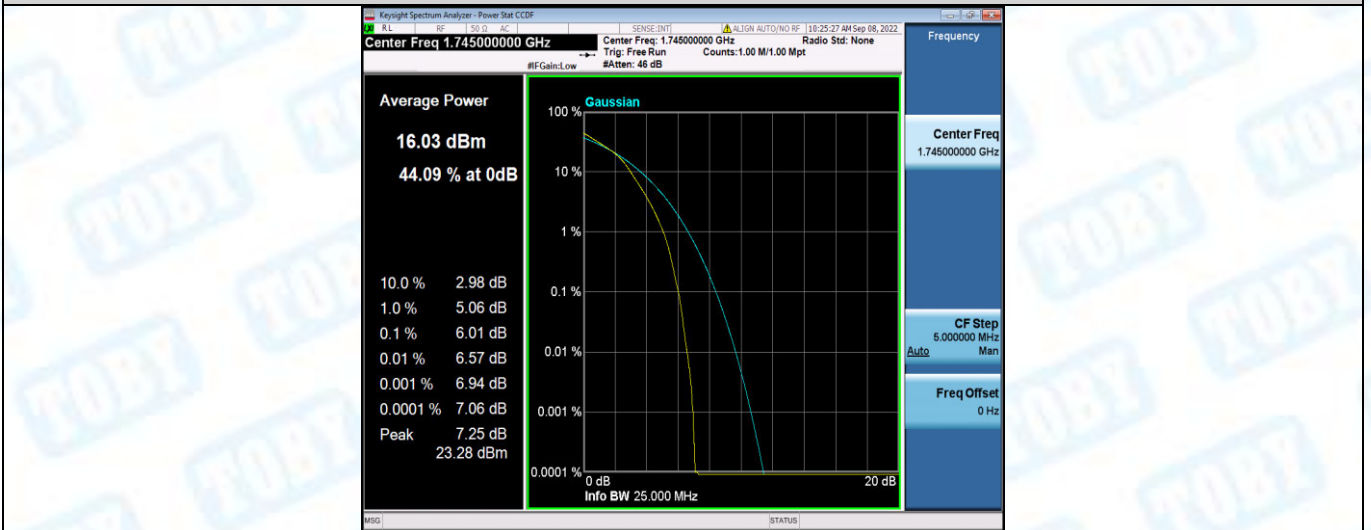

Band66-15MHz-QPSK-132597-75RB#0

Band66-15MHz-16QAM-132047-1RB#0

Band66-15MHz-16QAM-132047-75RB#0

Band66-15MHz-16QAM-132322-1RB#0

Band66-15MHz-16QAM-132322-75RB#0

Band66-15MHz-16QAM-132597-1RB#0

Band66-15MHz-16QAM-132597-75RB#0