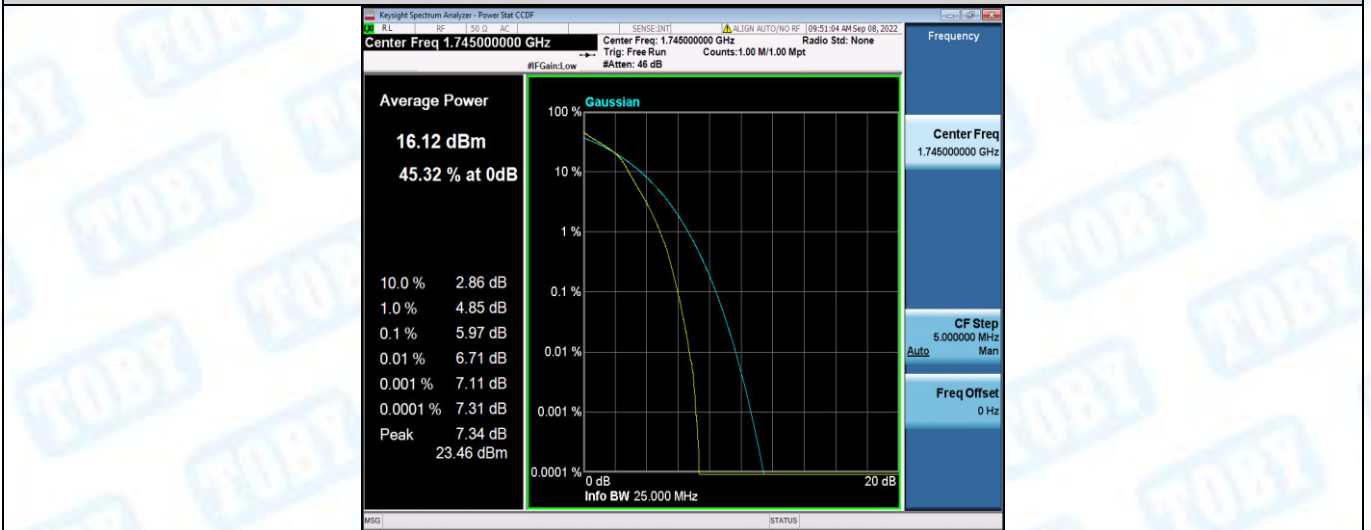

Band66-5MHz-16QAM-132322-25RB#0

Band66-5MHz-16QAM-132647-1RB#0