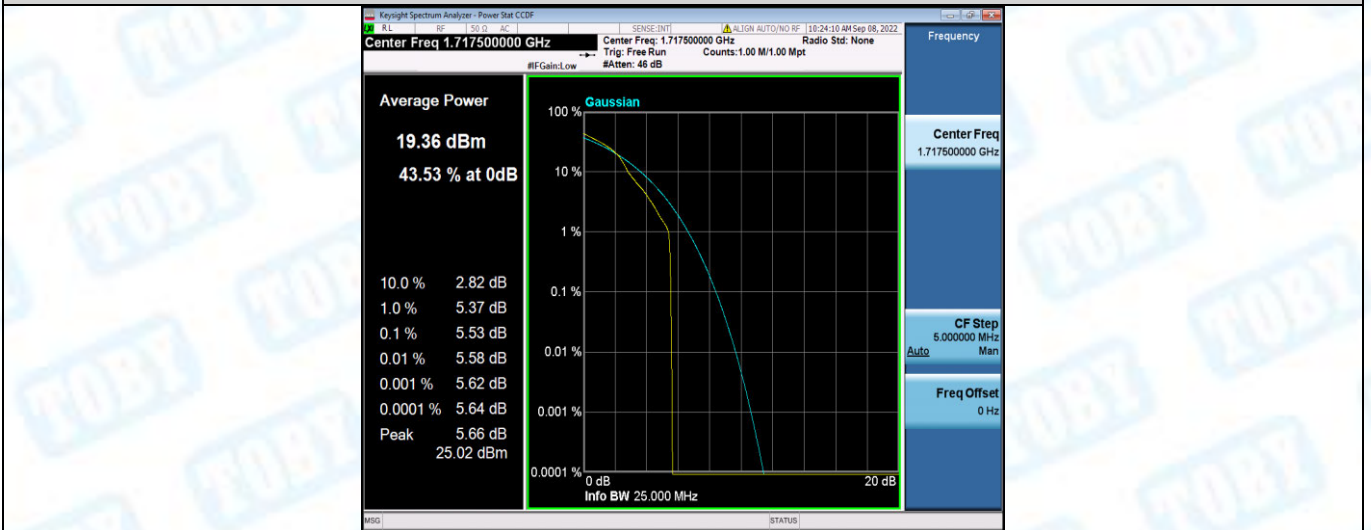

Band66-15MHz-16QAM-132047-1RB#0

Band66-15MHz-16QAM-132047-75RB#0