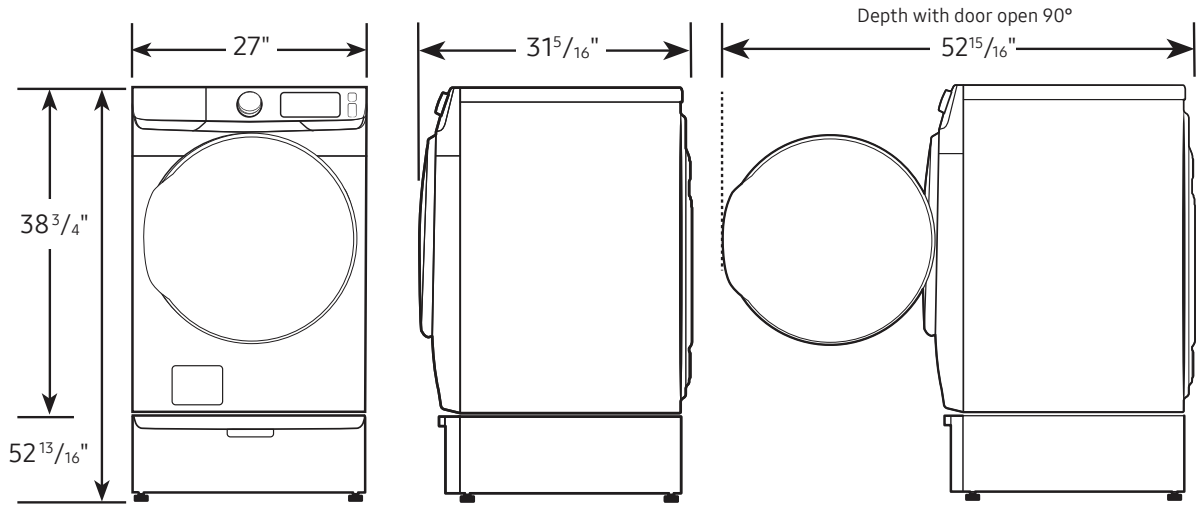

Installation Specifications – Side-by-Side

If the washer and dryer are installed together or the dryer alone, the closet front must have two unobstructed air openings for a combined minimum total area of 72-inch². Your washer alone does not require a specific air opening.