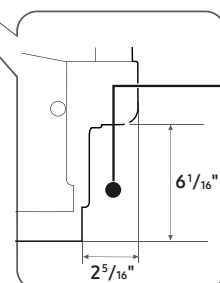

Warranty

One (1) Year All Parts and Labor
Five (5) Year Limited on Printed Circuit Board

Product Dimensions & Weight (WxHxD)

Dimensions: 23 3/4" x 33 3/4" x 24 5/8"

Weight: 64 lbs

Shipping Dimensions & Weight (WxHxD)

Dimensions: 26" x 35" x 29 1/7"

Weight: 73.9 lbs

Dimensions

Side View

Rear View

The water supply line, power cable and drain hose should go through this space behind the dishwasher. Then, the power cable runs in channels under the dishwasher to connections in the front.