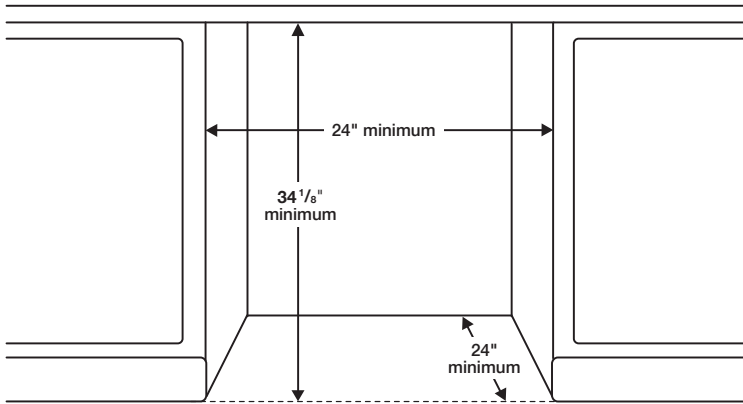

Convenience

- Control Lock
- Delay Start
- Height-Adjustable Upper Rack
- Digital Water Leakage Sensor

DW80R2031

SAMSUNG

Samsung Dishwasher with Integrated Digital Touch Controls

Installation Specifications

Warranty

One (1) Year All Parts and Labor
Five (5) Year Limited on Printed Circuit Board

Product Dimensions & Weight (WxHxD)

Dimensions: 23 3/4" x 33 3/4" x 24 5/8"

Weight: 64 lbs

Shipping Dimensions & Weight (WxHxD)

Dimensions: 26" x 35" x 29 1/7"

Weight: 73.9 lbs

Dimensions

Side View

Rear View

The water supply line, power cable and drain hose should go through this space behind the dishwasher. Then, the power cable runs in channels under the dishwasher to connections in the front.