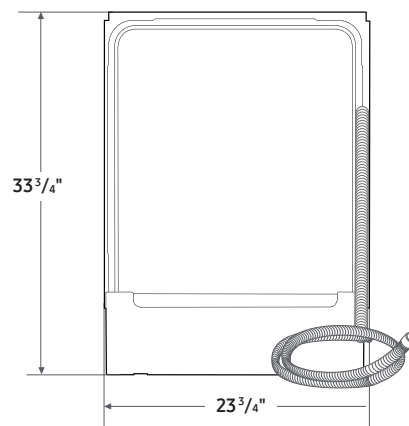

Warranty

One (1) Year All Parts and Labor
Five (5) Year Limited on Printed Circuit Board

Product Dimensions & Weight (WxHxD)

Dimensions: 23 3/4" x 33 3/4" x 24 5/8"

Weight: 64 lbs

Shipping Dimensions & Weight (WxHxD)

Dimensions: 26" x 35" x 29 1/7"

Weight: 73.9 lbs

Dimensions

Side View

Rear View

The water supply line, power cable and drain hose should go through this space behind the dishwasher. Then, the power cable runs in channels under the dishwasher to connections in the front.