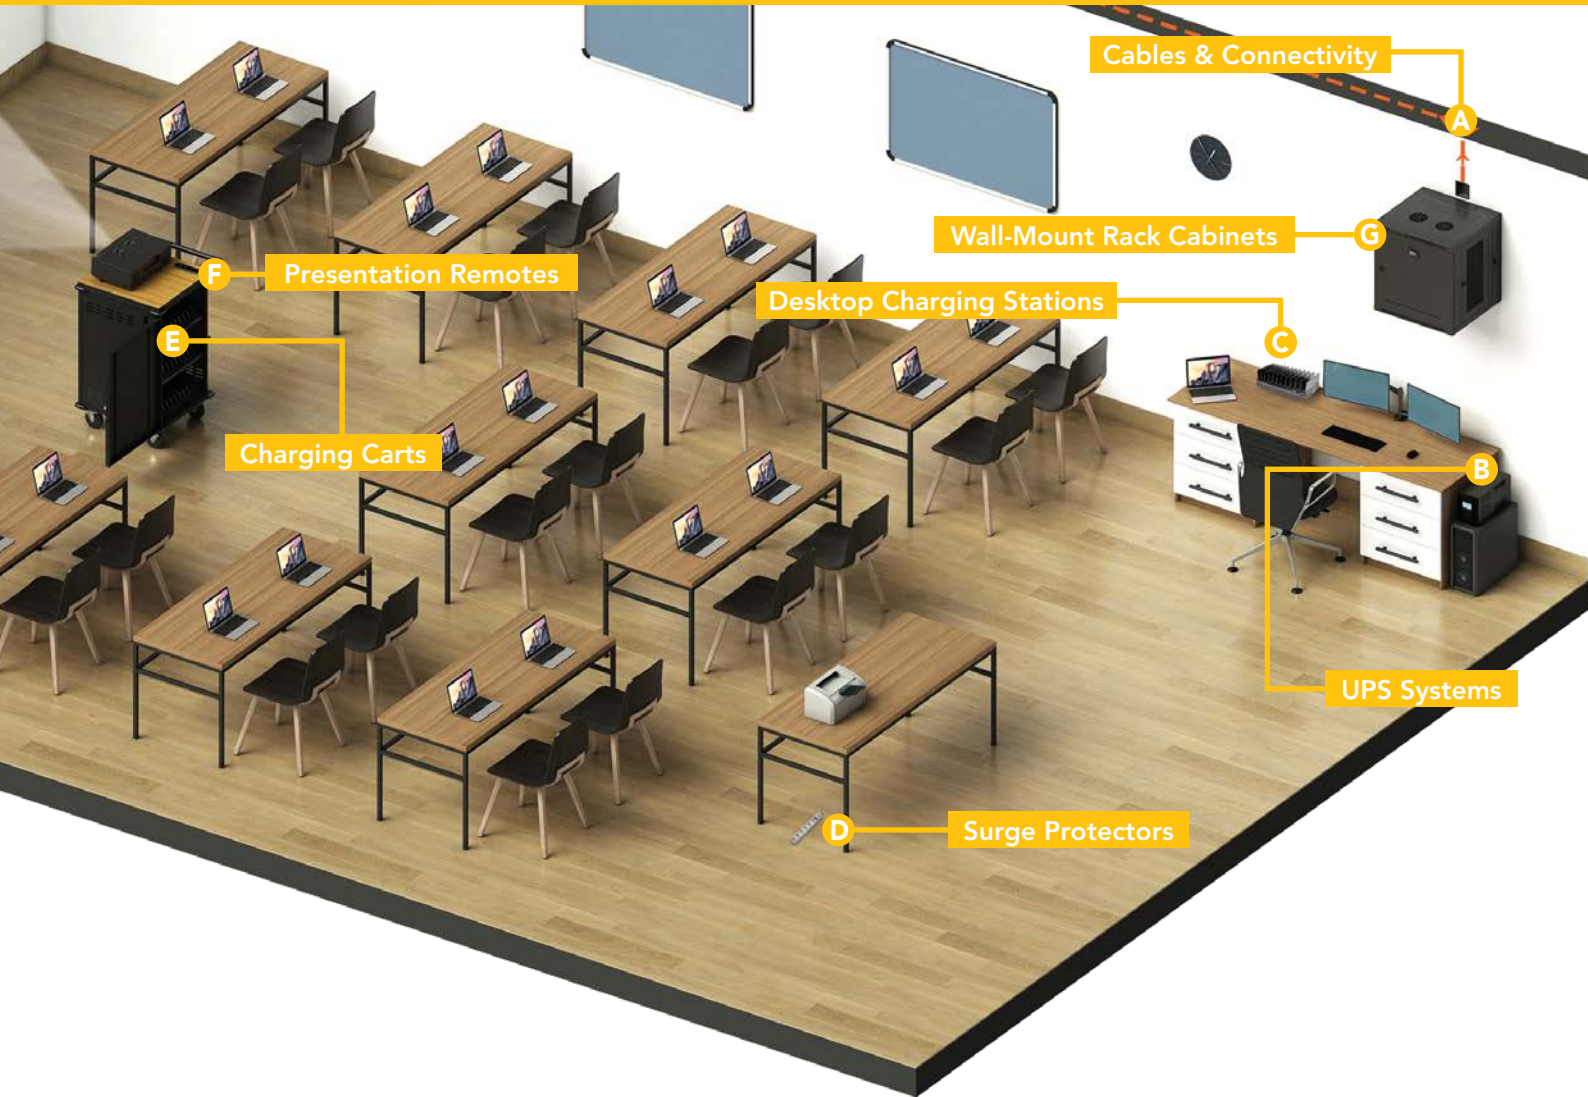

A Cables and Connectivity

Choose from hundreds of network and A/V cables with the connector types and lengths to support all your classroom equipment.

B UPS Systems

Desktop UPS systems provide battery backup to equipment during power outages to add runtime and protect data.

C Desktop Charging Stations

Keep up to 10 tablets, iPads and e-readers secured and charged in a desktop charging station.

D Surge Protectors

Provide convenient outlets and surge/ noise protection for any powered device.

E Charging Carts

Charge, secure and organize up to 36 Chromebooks and laptops in a conveniently mobile cart.

F Presentation Remotes

Keyspan® remotes control presentation content up to 30 m away.

G Wall-Mount Rack Cabinets

Secure and organise IT hardware, rack-mount A/V equipment and other devices while preserving classroom space.

SEE REVERSE FOR TOP-SELLING
EDUCATION SOLUTIONS