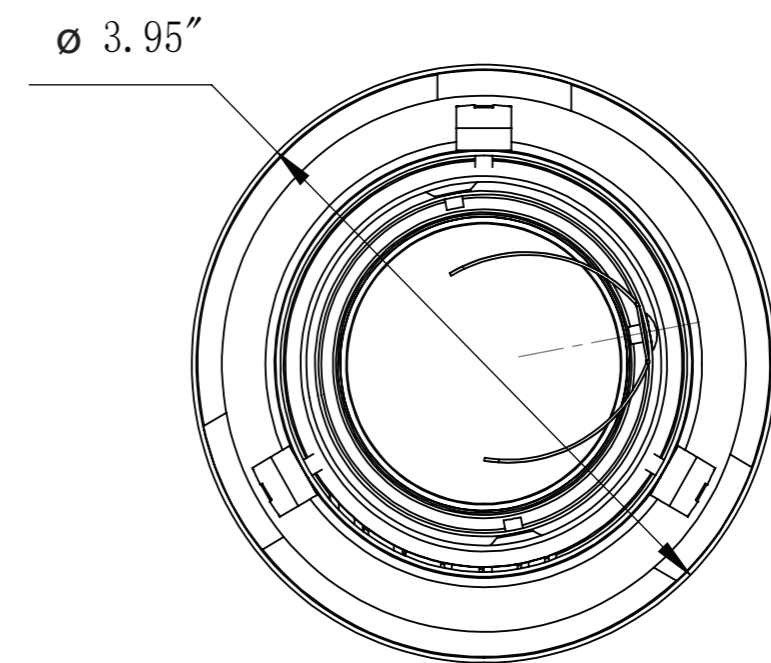

### MODEL ODT2-352G

#### Description

- 3" Recessed light trims
- Dimensions :  $\varnothing$  3-15/16" x 1-13/32"
- Available with the following color combinations:
  - Gimbal Ring with Oil Rubbed Bronze,
  - Gimbal Ring with White,
  - Gimbal Ring with Satin Nickel
- Mounted with Three spring clips
- Lamp loading from the back
- Lamp Type: 3" GU10 50W

#### Ordering Guide:

ODT2-352G

-  SN (Satin Nickel Square Trim Satin Nickel Baffle)
-  WH (White Square Trim White Baffle)
-  ORB (Oil Rubbed Bronze)

ORTECH 3" Trims are compatible with ORTECH's line of 3" recessed line voltage housing including ODH3,ODH3IA,ODH3R,ODH3RS.