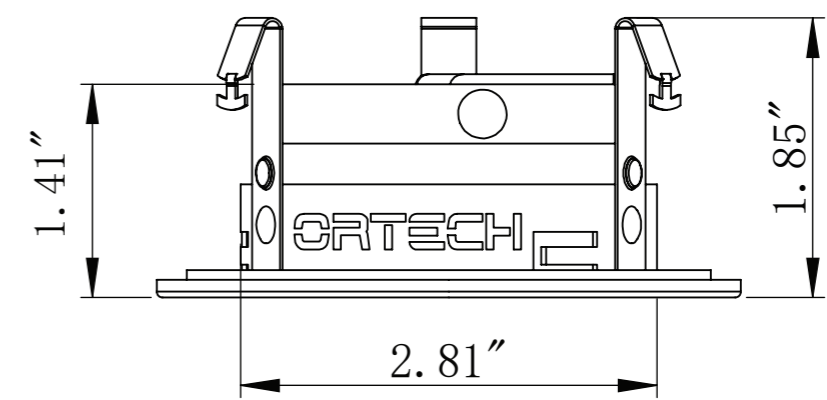

### MODEL ODT2-352G

#### Description

- 3" Recessed light trims
- Dimensions :  $\varnothing$  3-15/16" x 1-13/32"
- Available with the following color combinations:
  - Gimbal Ring with Oil Rubbed Bronze,
  - Gimbal Ring with White,
  - Gimbal Ring with Satin Nickel
- Mounted with Three spring clips
- Lamp loading from the back
- Lamp Type: 3" GU10 50W

#### Ordering Guide:

ODT2-352G

-  SN (Satin Nickel Square Trim Satin Nickel Baffle)
-  WH (White Square Trim White Baffle)
-  ORB (Oil Rubbed Bronze)

ORTECH 3" Trims are compatible with ORTECH's line of 3" recessed line voltage housing including ODH3,ODH3IA,ODH3R,ODH3RS.