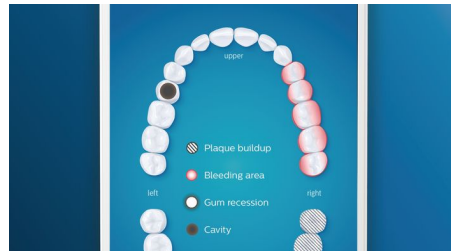

Whiter teeth, fast

Click on the W3 Premium White brush head to remove surface stains and reveal your whitest smile. With its densely packed central stain removal bristles, it's clinically proven to remove up to 100% more stains in just three days.**

Never miss a spot

The Philips Sonicare app lets you know when you've achieved a thorough clean, and coaches you to be a better, more mindful brusher.

TouchUp feature

If you happen to miss a spot while brushing your teeth, your app's TouchUp feature will show you. You can then go back for a second pass, and be confident you are getting a complete clean, every time.

Focus areas and goal-setting

Any trouble areas your dentist has pointed out? We'll highlight them on your in-app 3D mouth map, and remind you to pay extra attention to these areas.

Too much pressure?

You might not notice when you brush too hard, but your DiamondClean Smart will. If you use too much pressure, the light ring on the end of your handle will flash. This is a gentle reminder to ease off the pressure, and let your brush head do the work. 7 out of 10 people found this feature helped them become a better brusher.