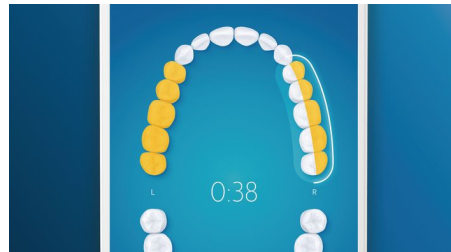

Care for your gums

Click on the G3 Premium Gum Care brush head to improve your gum health. Its smaller size and targeted gum line bristles deliver gentle yet effective cleaning along the gum line, where gum disease starts. It's clinically proven to deliver up to 100% less gum inflammation* and up to 7x healthier gums in just two weeks.*

Whiter teeth, fast

Click on the W3 Premium White brush head to remove surface stains and reveal your whitest smile. With its densely packed central stain removal bristles, it's clinically proven to remove up to 100% more stains in just three days.**

Never miss a spot

The Philips Sonicare app lets you know when you've achieved a thorough clean, and coaches you to be a better, more mindful brusher.

TouchUp feature

If you happen to miss a spot while brushing your teeth, your app's TouchUp feature will show you. You can then go back for a second pass, and be confident you are getting a complete clean, every time.

Focus areas and goal-setting

Any trouble areas your dentist has pointed out? We'll highlight them on your in-app 3D mouth map, and remind you to pay extra attention to these areas.

Too much pressure?

You might not notice when you brush too hard, but your DiamondClean Smart will. If you use too much pressure, the light ring on the end of your handle will flash. This is a gentle reminder to ease off the pressure, and let your brush head do the work. 7 out of 10 people found this feature helped them become a better brusher.