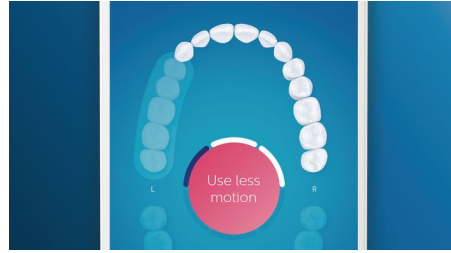

Never miss a spot

The Philips Sonicare app lets you know when you've achieved a thorough clean, and coaches you to be a better, more mindful brusher.