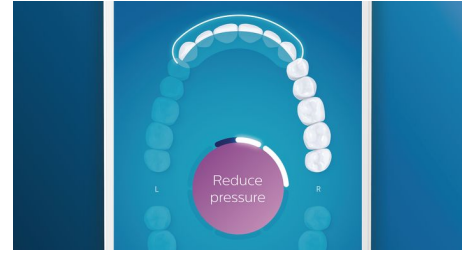

Whiter teeth, fast

Click on the W3 Premium White brush head to remove surface stains and reveal your whitest smile. With its densely packed central stain removal bristles, it's clinically proven to remove up to 100% more stains in just three days.**

Never miss a spot

The Philips Sonicare app lets you know when you've achieved a thorough clean, and coaches you to be a better, more mindful brusher.

TouchUp feature

If you happen to miss a spot while brushing your teeth, your app's TouchUp feature will show you. You can then go back for a second pass, and be confident you are getting a complete clean, every time.

Focus areas and goal-setting

Any trouble areas your dentist has pointed out? We'll highlight them on your in-app 3D mouth map, and remind you to pay extra attention to these areas.

Too much pressure?

You might not notice when you brush too hard, but your DiamondClean Smart will. If you use too much pressure, the light ring on the end of your handle will flash. This is a gentle reminder to ease off the pressure, and let your brush head do the work. 7 out of 10 people found this feature helped them become a better brusher.