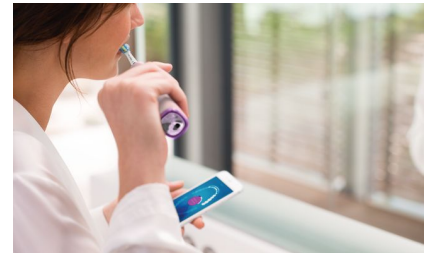

Focus areas and goal-setting

Any trouble areas your dentist has pointed out? We'll highlight them on your in-app 3D mouth map, and remind you to pay extra attention to these areas.

Too much pressure?

You might not notice when you brush too hard, but your DiamondClean Smart will. If you use too much pressure, the light ring on the end of your handle will flash. This is a gentle reminder to ease off the pressure, and let your brush head do the work. 7 out of 10 people found this feature helped them become a better brusher.

Easy does it

With an electric toothbrush, you let the brush do the work. We've built a scrubbing sensor into your handle as a gentle reminder to reduce scrubbing. This way, you can improve your technique and get a gentler, more effective clean.