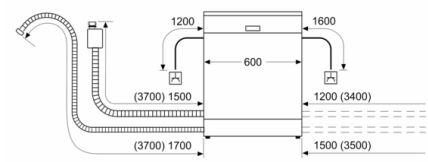

Product Dimensions (H x W x D)

- H: 845 mm x W: 600 mm x D: 600 mm

**Series 2, free-standing dishwasher, 60 cm,
silver inox
SMS2IT102A**

measurements in mm

socket
() values with extension kit