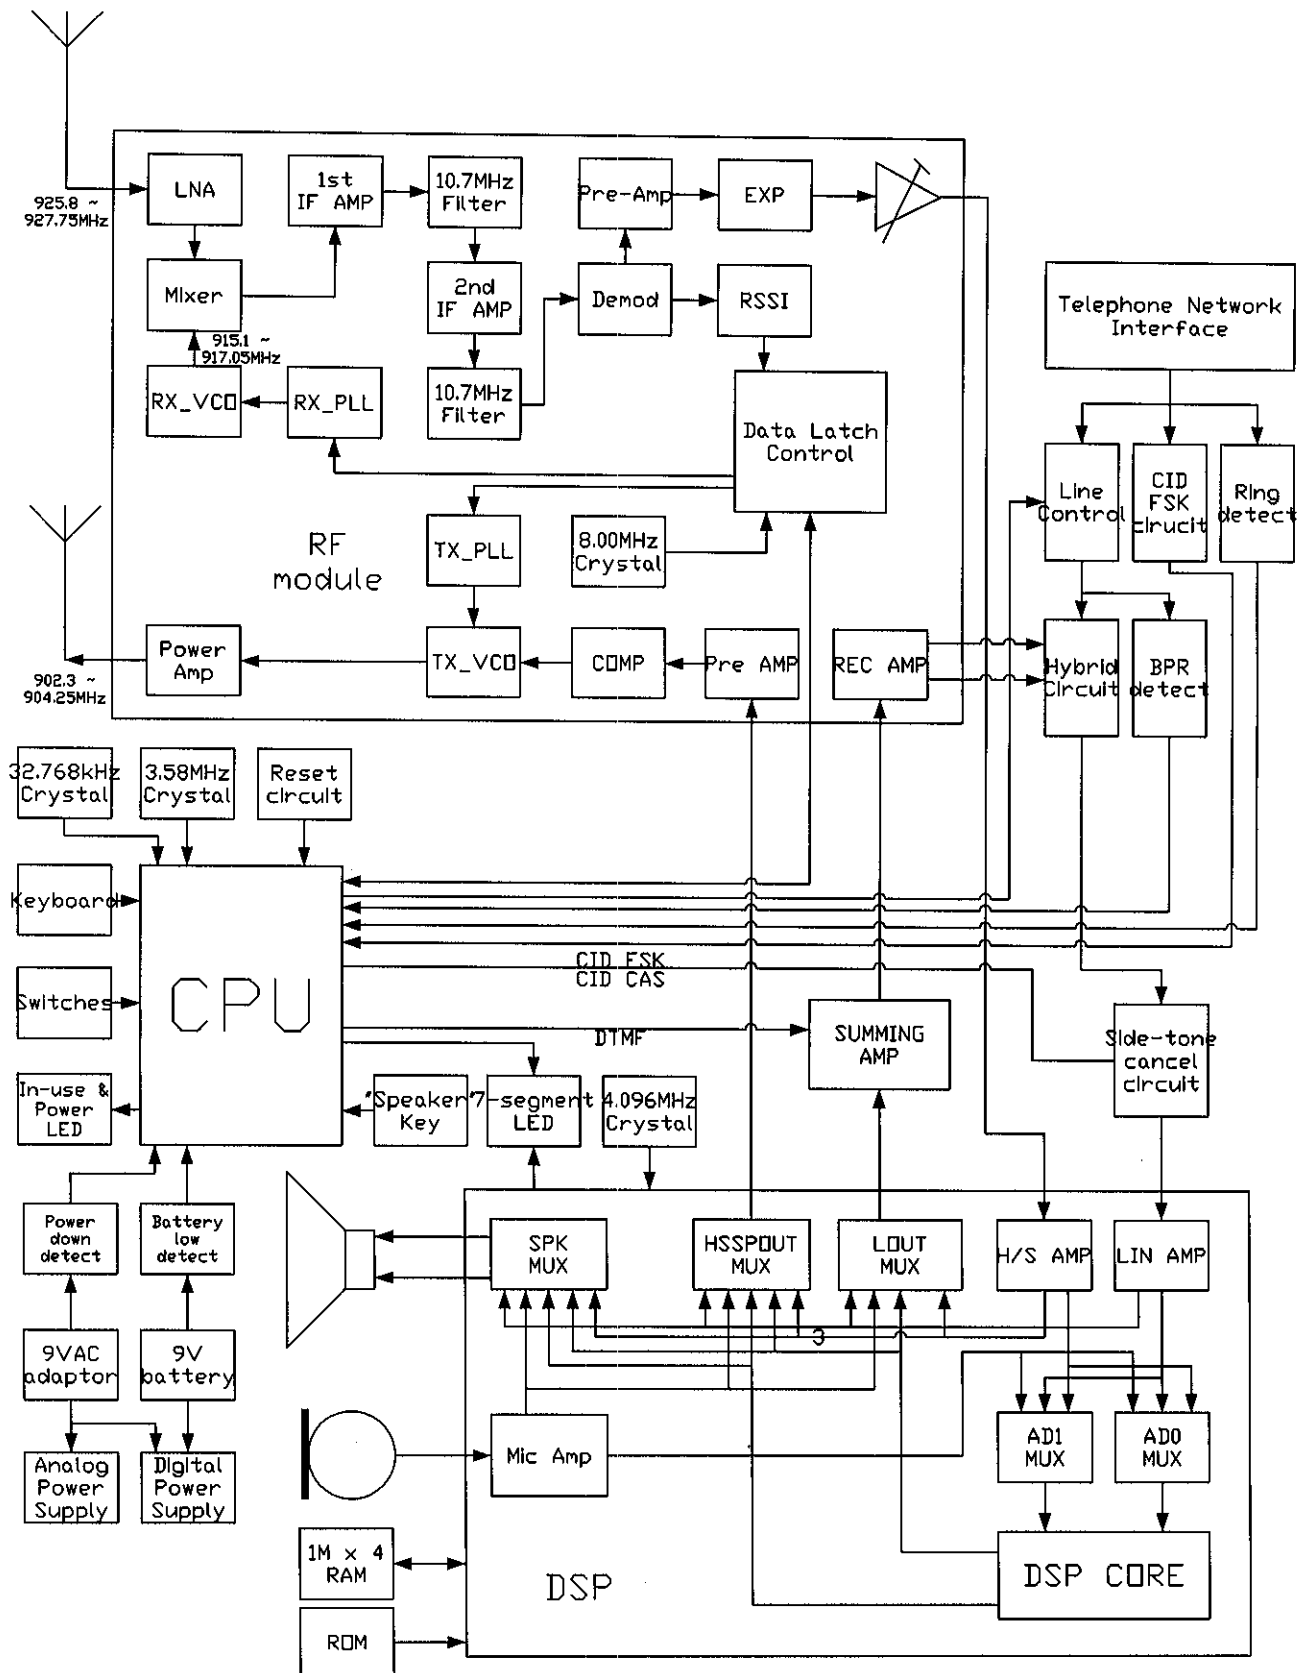

FF2150 DSP Base block diagram

FF2150 DSP Handset Block diagram