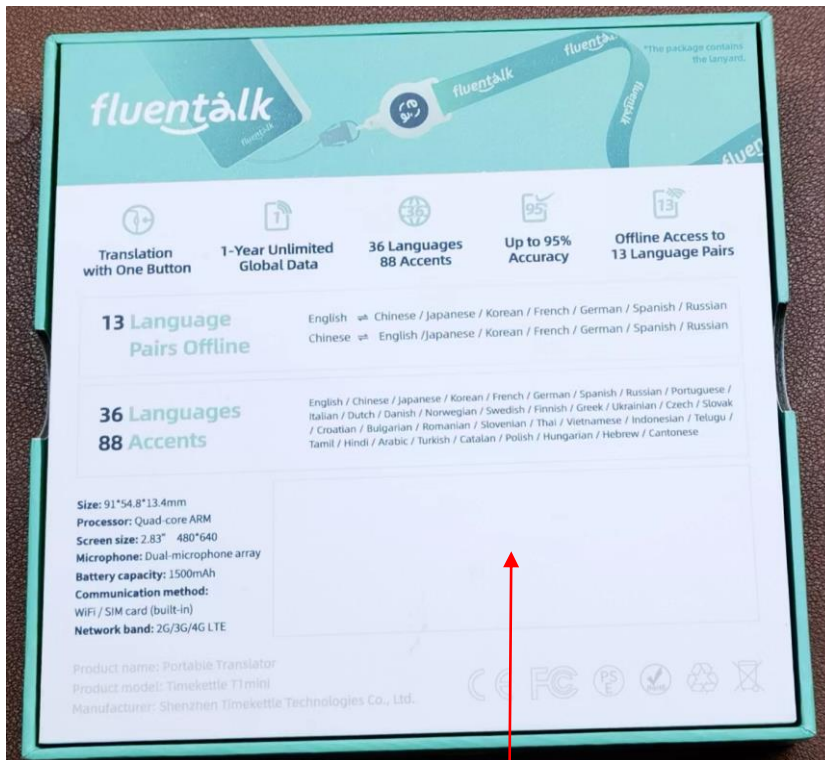

FCC Label

40mm

Portable Translator
Model name: Timekettle T1 Mini
FCC ID: 2AQ2G-T1MINI

This device complies with part 15 of the FCC Rules.
Operation is subject to the following two conditions: (1)
This device may not cause harmful interference, and (2)
this device must accept any interference received,
including interference that may cause undesired
operation.