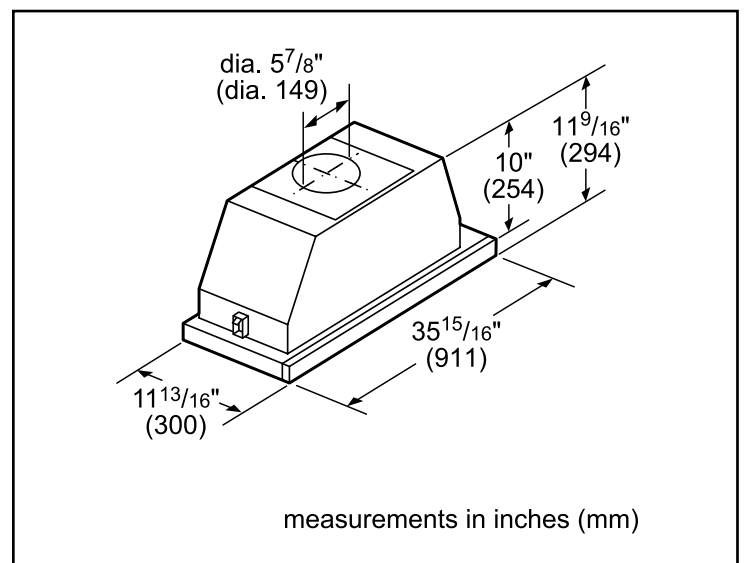

36" Pull-Out Hood

500 Series – Stainless Steel HUI56551UC

AHAM Performance Values

Exhaust	Duct Size	Pressure (in. H2O)		Power (W)		CFM		Sones	
		High Speed	Working Speed	High Speed	Working Speed	High Speed	Working Speed	High Speed	Working Speed
Vertical	6"	0.1	0.025	314	182	470	200	9.5	2.5
Vertical	6"	0.1	0.025	304	176	470	200	9.5	2.5

Installation Details

Accessories: To purchase Bosch accessories, cleaners & parts please visit www.bosch-home.com/us/store or call 1-800-944-2904 (Mon to Fri 5 am to 6 pm PST, Sat 6 am to 3 pm PST).

Notes: All height, width and depth dimensions are shown in inches. BSH reserves the absolute and unrestricted right to change product materials and specifications, at any time, without notice. Consult the product's installation instructions for final dimensional data and other details prior to making cutout.

Warranties: Please see Use & Care manual or Bosch website for statement of limited warranty.

For more information on our entire line of products, go to www.bosch-home.com/us or call 1-800-944-2904

© BSH Home Appliances Corporation. All rights reserved. Bosch is a registered trademark of Robert Bosch GmbH.