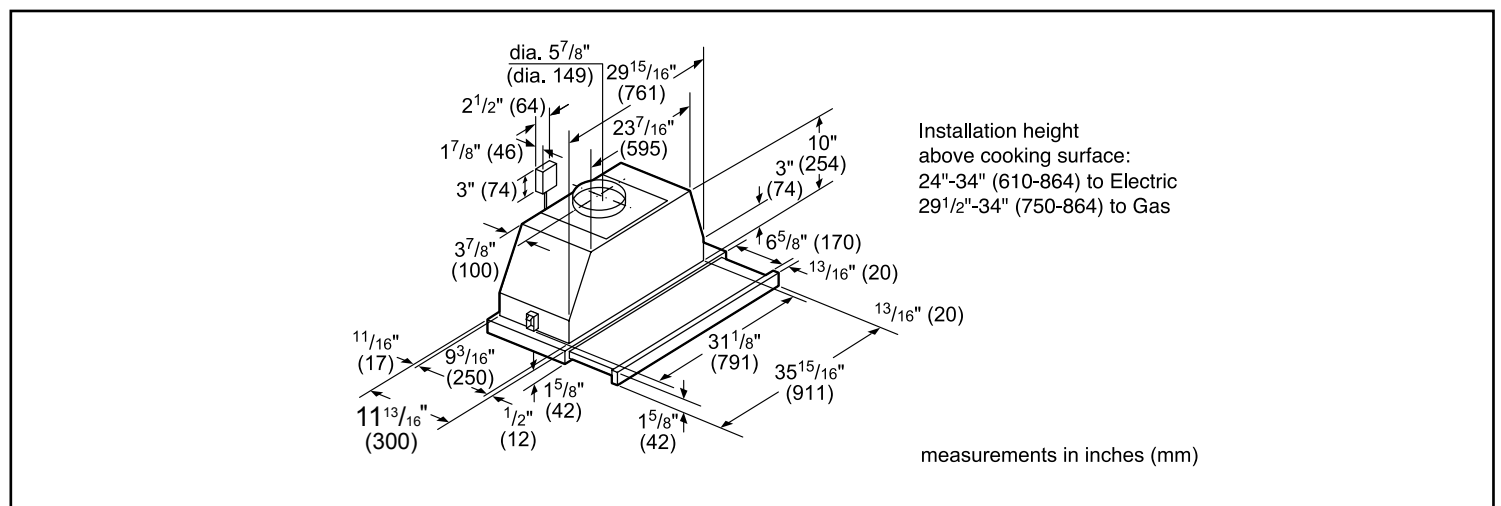

36" Pull-Out Hood

500 Series – Stainless Steel HUI56551UC

AHAM Performance Values

Exhaust	Duct Size	Pressure (in. H2O)		Power (W)		CFM		Sones	
		High Speed	Working Speed	High Speed	Working Speed	High Speed	Working Speed	High Speed	Working Speed
Vertical	6"	0.1	0.025	314	182	470	200	9.5	2.5
Vertical	6"	0.1	0.025	304	176	470	200	9.5	2.5

Installation Details

Accessories: To purchase Bosch accessories, cleaners & parts please visit www.bosch-home.com/us/store or call 1-800-944-2904 (Mon to Fri 5 am to 6 pm PST, Sat 6 am to 3 pm PST).

Notes: All height, width and depth dimensions are shown in inches. BSH reserves the absolute and unrestricted right to change product materials and specifications, at any time, without notice. Consult the product's installation instructions for final dimensional data and other details prior to making cutout.

Warranties: Please see Use & Care manual or Bosch website for statement of limited warranty.

For more information on our entire line of products, go to www.bosch-home.com/us or call 1-800-944-2904

© BSH Home Appliances Corporation. All rights reserved. Bosch is a registered trademark of Robert Bosch GmbH.