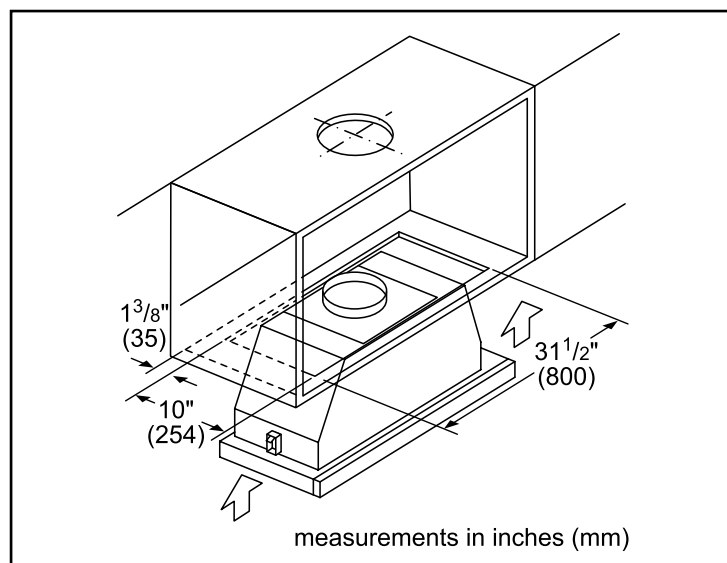

36" Pull-Out Hood

500 Series – Stainless Steel HUI56551UC

AHAM Performance Values

Exhaust	Duct Size	Pressure (in. H2O)		Power (W)		CFM		Sones	
		High Speed	Working Speed	High Speed	Working Speed	High Speed	Working Speed	High Speed	Working Speed
Vertical	6"	0.1	0.025	314	182	470	200	9.5	2.5
Vertical	6"	0.1	0.025	304	176	470	200	9.5	2.5

Installation Details

Accessories: To purchase Bosch accessories, cleaners & parts please visit www.bosch-home.com/us/store or call 1-800-944-2904 (Mon to Fri 5 am to 6 pm PST, Sat 6 am to 3 pm PST).

Notes: All height, width and depth dimensions are shown in inches. BSH reserves the absolute and unrestricted right to change product materials and specifications, at any time, without notice. Consult the product's installation instructions for final dimensional data and other details prior to making cutout.

Warranties: Please see Use & Care manual or Bosch website for statement of limited warranty.

For more information on our entire line of products, go to www.bosch-home.com/us or call 1-800-944-2904

© BSH Home Appliances Corporation. All rights reserved. Bosch is a registered trademark of Robert Bosch GmbH.