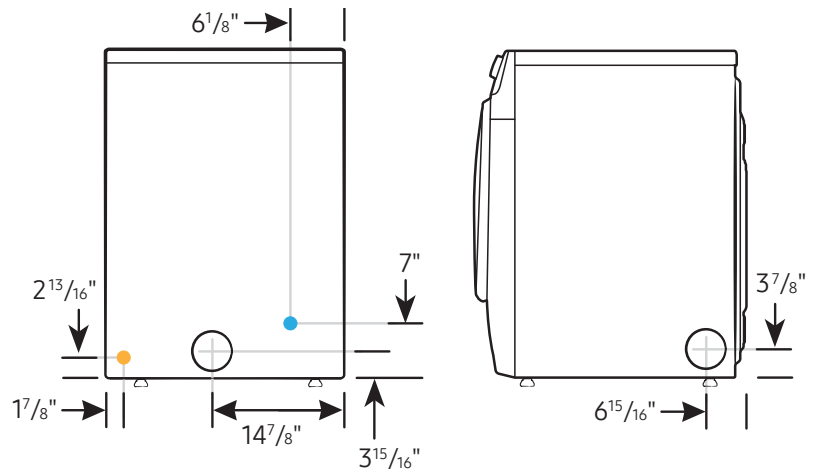

7.5 cu. ft. AI Smart Dial Gas Dryer with Super Speed Dry and MultiControl™

Dimensions

Required dimensions for installation with pedestal:

Installation Specifications – Side-by-Side

If the washer and dryer are installed together or the dryer alone, the closet front must have two unobstructed air openings for a combined minimum total area of 72-inch². Your washer alone does not require a specific air opening.

Alcove or closet installation

Minimum clearance for closet and alcove installations:

Connection Dimensions

Back and side view of dryer

LEGEND:

- Cold Water Connection
- Gas Connection

Actual color may vary. Design, specifications, and color availability are subject to change without notice. Non-metric weights and measurements are approximate.

©2022 Samsung Electronics America, Inc., 85 Challenger Road, Ridgefield Park, NJ 07660. Tel: 800-SAMSUNG.samsung.com. Samsung is a registered trademark of Samsung Electronics Co., Ltd.