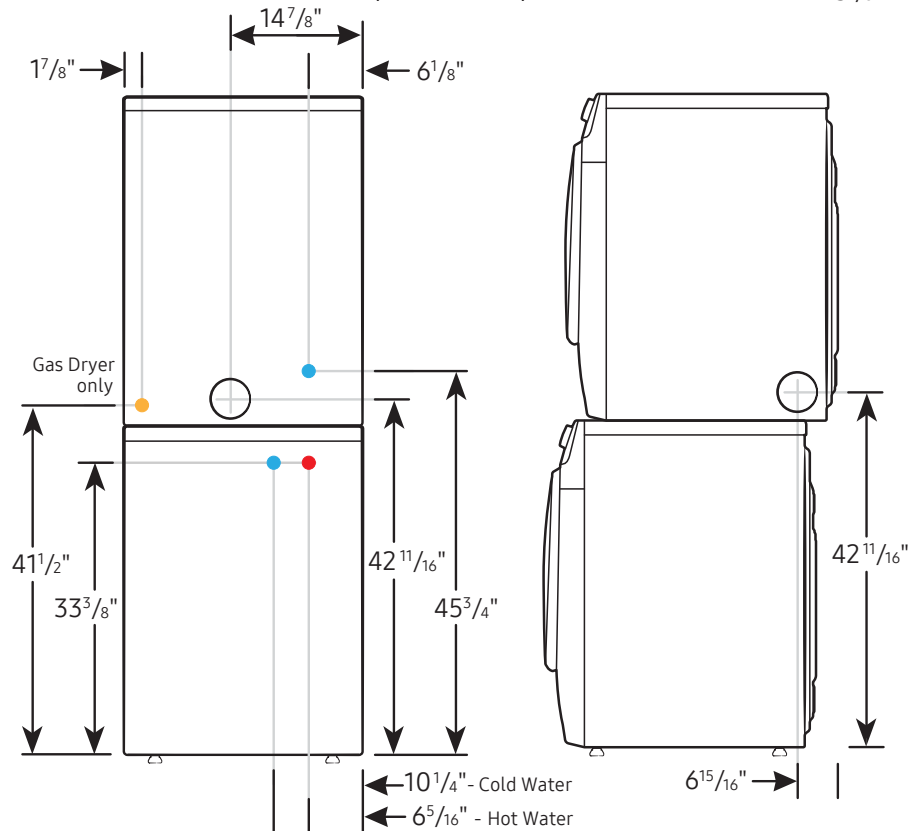

Alcove or closet installation

Minimum clearance for closet and alcove installations:

Connection Dimensions

Back and side view of dryer

LEGEND:

- Cold Water Connection
- Gas Connection

Actual color may vary. Design, specifications, and color availability are subject to change without notice. Non-metric weights and measurements are approximate.

Installation Specifications – Stacked Pair

Clearances indicated are for stacked pairs. The closet front must have two unobstructed air openings for a combined minimum total area of 72-inch².

Connection Dimensions

Back and side views of stacked pair

- LEGEND:**
- Cold Water Connection
 - Hot Water Connection
 - Gas Connection

Actual color may vary. Design, specifications, and color availability are subject to change without notice. Non-metric weights and measurements are approximate.