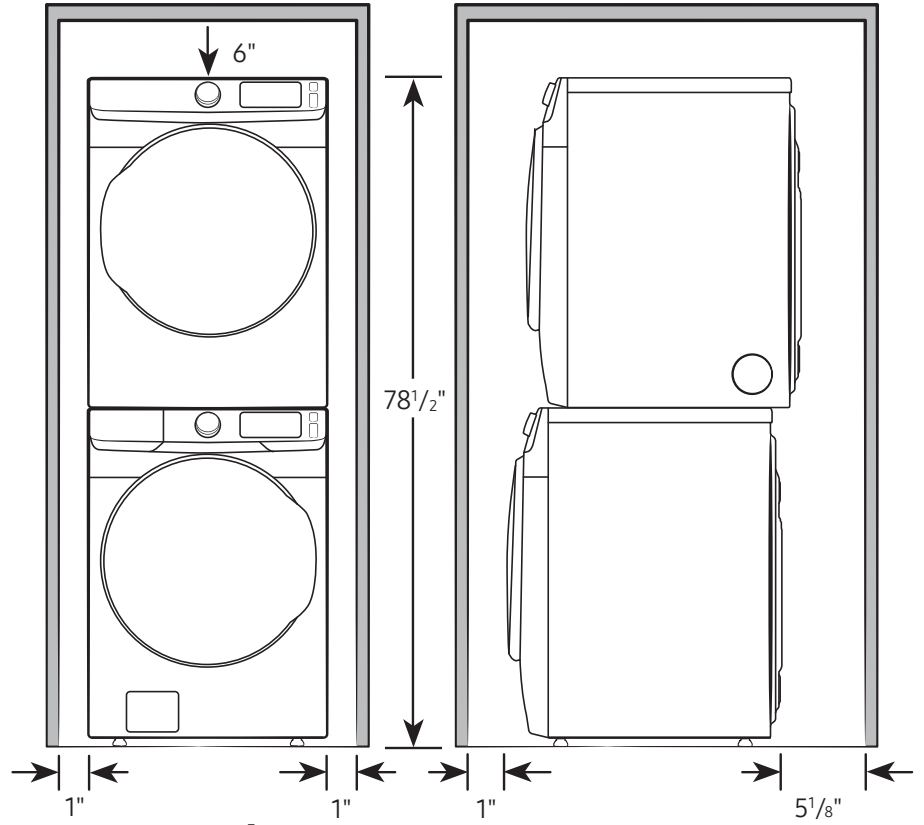

7.5 cu. ft. AI Smart Dial Gas Dryer with Super Speed Dry and MultiControl™

Installation Specifications – Stacked Pair

Clearances indicated are for stacked pairs. The closet front must have two unobstructed air openings for a combined minimum total area of 72-inch².