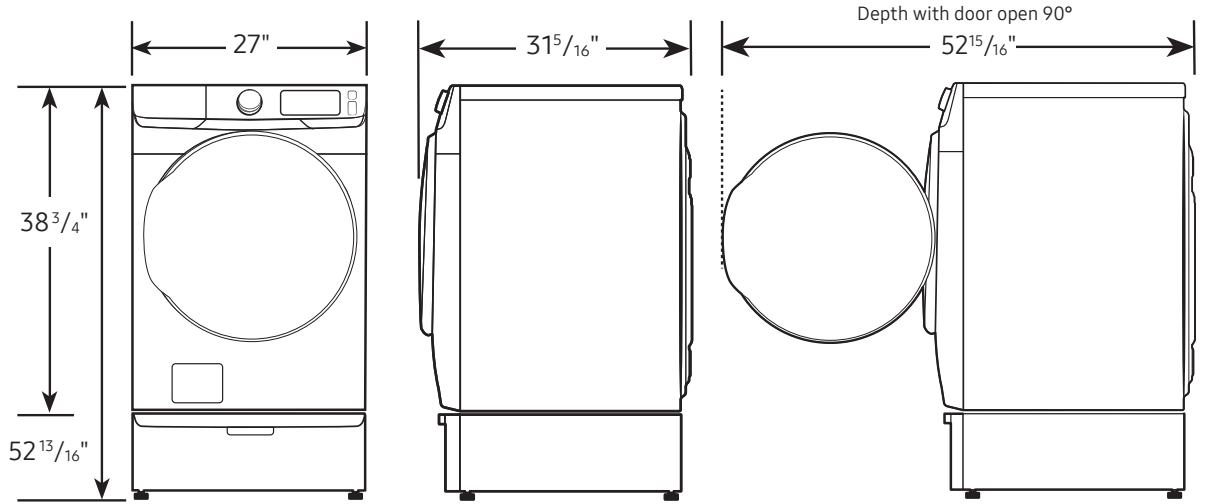

7.5 cu. ft. AI Smart Dial Gas Dryer with Super Speed Dry and MultiControl™

Dimensions

Required dimensions for installation with pedestal: