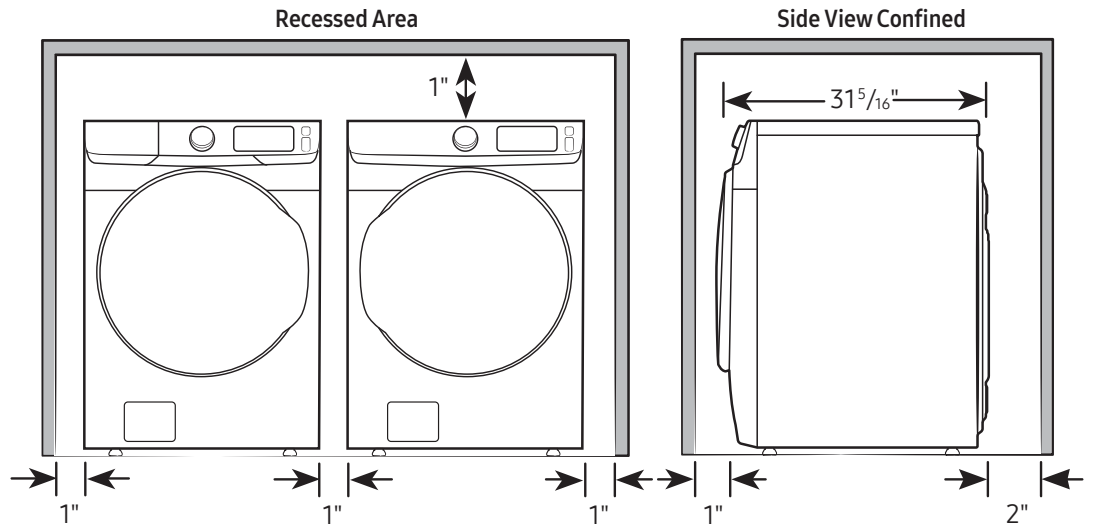

Alcove or closet installation

Minimum clearance for closet and alcove installations:

Connection Dimensions

Back and side view of dryer

LEGEND:

- Cold Water Connection
- Gas Connection

Actual color may vary. Design, specifications, and color availability are subject to change without notice. Non-metric weights and measurements are approximate.

©2022 Samsung Electronics America, Inc., 85 Challenger Road, Ridgefield Park, NJ 07660. Tel: 800-SAMSUNG.samsung.com. Samsung is a registered trademark of Samsung Electronics Co., Ltd.