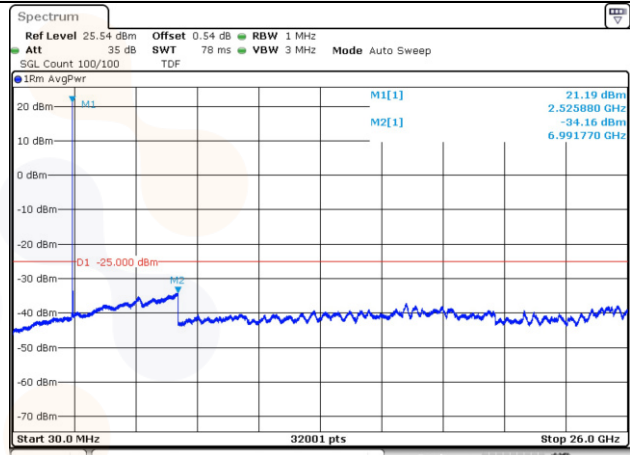

**15M BW QPSK Low ch.**

**20M BW QPSK Low ch.**

**15M BW QPSK Mid ch.**

**20M BW QPSK Mid ch.**

**15M BW QPSK High ch.**

**20M BW QPSK High ch.**

**Test mode: LTE Band 12**

**5M BW QPSK Low ch.**

**10M BW QPSK Low ch.**

**5M BW QPSK Mid ch.**

**10M BW QPSK Mid ch.**

**5M BW QPSK High ch.**

**10M BW QPSK High ch.**

**Test mode: LTE Band 13**

**Test mode: LTE Band 25/2**

**1.4M BW QPSK Low ch.**