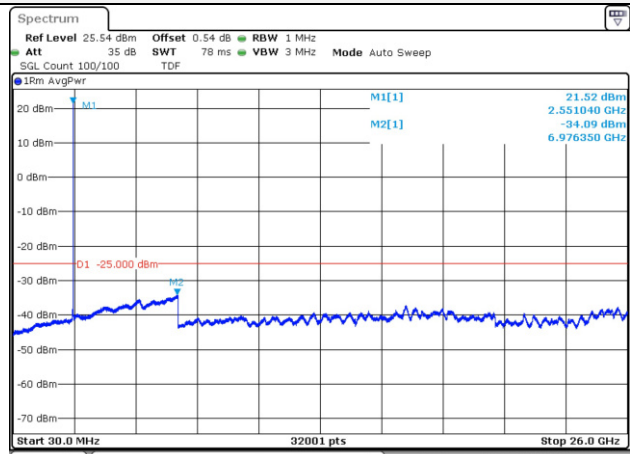

**15M BW QPSK Low ch.**

**20M BW QPSK Low ch.**

**15M BW QPSK Mid ch.**

**20M BW QPSK Mid ch.**

**15M BW QPSK High ch.**

**20M BW QPSK High ch.**

**Test mode: LTE Band 12**

**5M BW QPSK Low ch.**

**10M BW QPSK Low ch.**

**5M BW QPSK Mid ch.**

**10M BW QPSK Mid ch.**

**5M BW QPSK High ch.**

**10M BW QPSK High ch.**

**Test mode: LTE Band 13**

**Test mode: LTE Band 25/2**

**1.4M BW QPSK Low ch.**