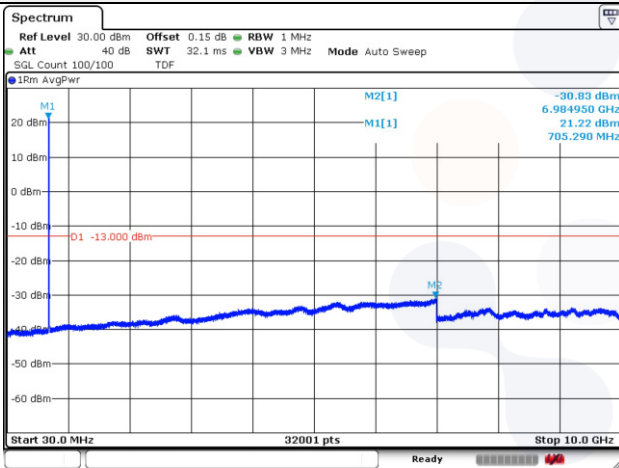

**15M BW QPSK Low ch.**

**20M BW QPSK Low ch.**

**15M BW QPSK Mid ch.**

**20M BW QPSK Mid ch.**

**15M BW QPSK High ch.**

**20M BW QPSK High ch.**

**Test mode: LTE Band 12**

**5M BW QPSK Low ch.**

**10M BW QPSK Low ch.**

**5M BW QPSK Mid ch.**

**10M BW QPSK Mid ch.**

**5M BW QPSK High ch.**

**10M BW QPSK High ch.**

**Test mode: LTE Band 13**

**Test mode: LTE Band 25/2**

**1.4M BW QPSK Low ch.**