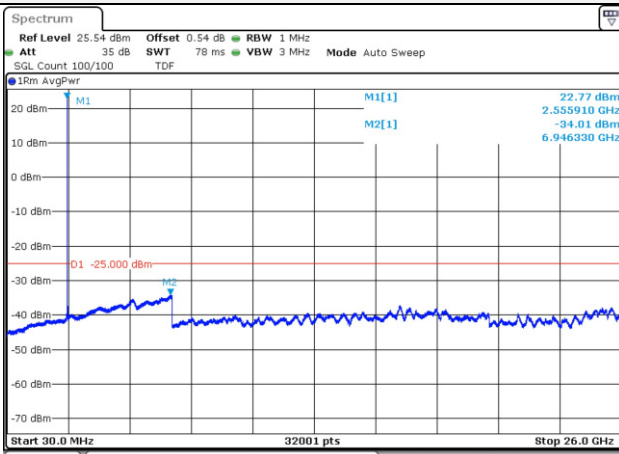

**15M BW QPSK Low ch.**

**20M BW QPSK Low ch.**

**15M BW QPSK Mid ch.**

**20M BW QPSK Mid ch.**

**15M BW QPSK High ch.**

**20M BW QPSK High ch.**

**Test mode: LTE Band 12**

**5M BW QPSK Low ch.**

**10M BW QPSK Low ch.**

**5M BW QPSK Mid ch.**

**10M BW QPSK Mid ch.**

**5M BW QPSK High ch.**

**10M BW QPSK High ch.**

**Test mode: LTE Band 13**

**Test mode: LTE Band 25/2**

**1.4M BW QPSK Low ch.**