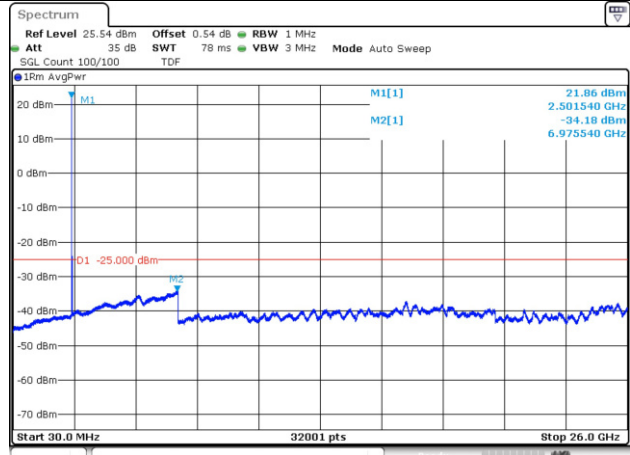

**15M BW QPSK Low ch.**

**20M BW QPSK Low ch.**

**15M BW QPSK Mid ch.**

**20M BW QPSK Mid ch.**

**15M BW QPSK High ch.**

**20M BW QPSK High ch.**

**Test mode: LTE Band 12**

**5M BW QPSK Low ch.**

**10M BW QPSK Low ch.**

**5M BW QPSK Mid ch.**

**10M BW QPSK Mid ch.**

**5M BW QPSK High ch.**

**10M BW QPSK High ch.**

**Test mode: LTE Band 13**

**Test mode: LTE Band 25/2**

**1.4M BW QPSK Low ch.**