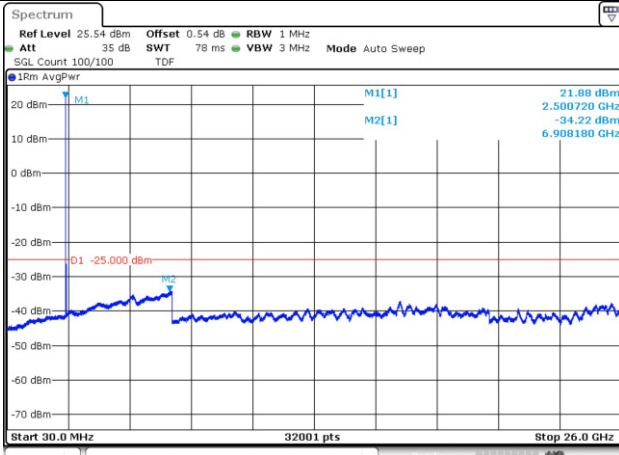

**15M BW QPSK Low ch.**

**20M BW QPSK Low ch.**

**15M BW QPSK Mid ch.**

**20M BW QPSK Mid ch.**

**15M BW QPSK High ch.**

**20M BW QPSK High ch.**

**Test mode: LTE Band 12**

**5M BW QPSK Low ch.**

**10M BW QPSK Low ch.**

**5M BW QPSK Mid ch.**

**10M BW QPSK Mid ch.**

**5M BW QPSK High ch.**

**10M BW QPSK High ch.**

**Test mode: LTE Band 13**

**Test mode: LTE Band 25/2**

**1.4M BW QPSK Low ch.**