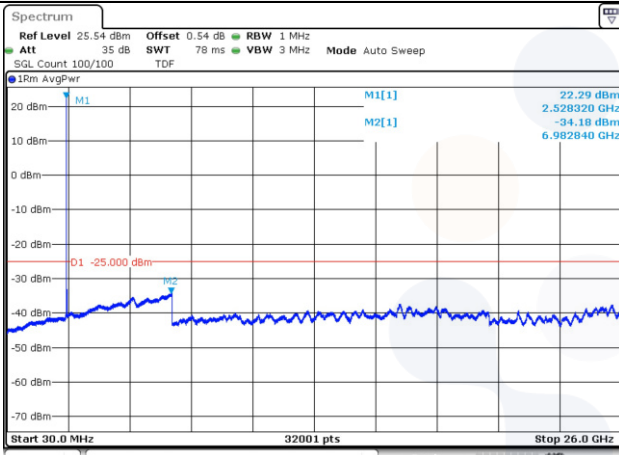

**15M BW QPSK Low ch.**

**20M BW QPSK Low ch.**

**15M BW QPSK Mid ch.**

**20M BW QPSK Mid ch.**

**15M BW QPSK High ch.**

**20M BW QPSK High ch.**

**Test mode: LTE Band 12**

**5M BW QPSK Low ch.**

**10M BW QPSK Low ch.**

**5M BW QPSK Mid ch.**

**10M BW QPSK Mid ch.**

**5M BW QPSK High ch.**

**10M BW QPSK High ch.**

**Test mode: LTE Band 13**

**Test mode: LTE Band 25/2**

**1.4M BW QPSK Low ch.**