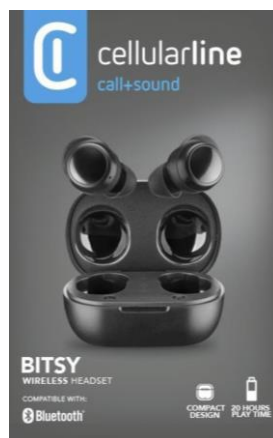

Packaging

- Box Pack
- Europe Hole
- UV finishing

PACK HEIGHT	PACK LENGTH	PACK DEPTH
14 cm	9 cm	3 cm

DESCRIPTION:

BITSY is the in-ear wireless headset with a simple and modern design.

Thanks to the practical charging case it can be recharged up to 4 times, guaranteeing about 20 hours of Total Play Time.

Item Code: **BTBITSYTWSK**

Wireless headset with charging case.

Technical Features:

- **TRUE WIRELESS TECHNOLOGY:** to connect 2 Bluetooth headsets at the same time;
- **DOUBLE MASTER:** answer and start the call either with the left or the right earphone;
- **AUTOPAIRING FUNCTION:** when removed from the case, both earphones are connected to each other;
- **CHARGING CASE:** the power case allows to recharge both earphones 3 times;
- **TOUCH CONTROLS:** songs and calls directly from the headset;
- **STREAMING TOP SOUND:** music streaming optimization.

Compatibility: Universal

Color	Item Code	EAN Code
black	BTBITSYTWSK	8018080470547

INVOICE DESCRIPTION: BT EARPHONES BITSY TWS UNIV. BLACK

PACKAGE CONTENTS:

- TWS headset
- USB-C cable
- User Guide

TIME DATA: