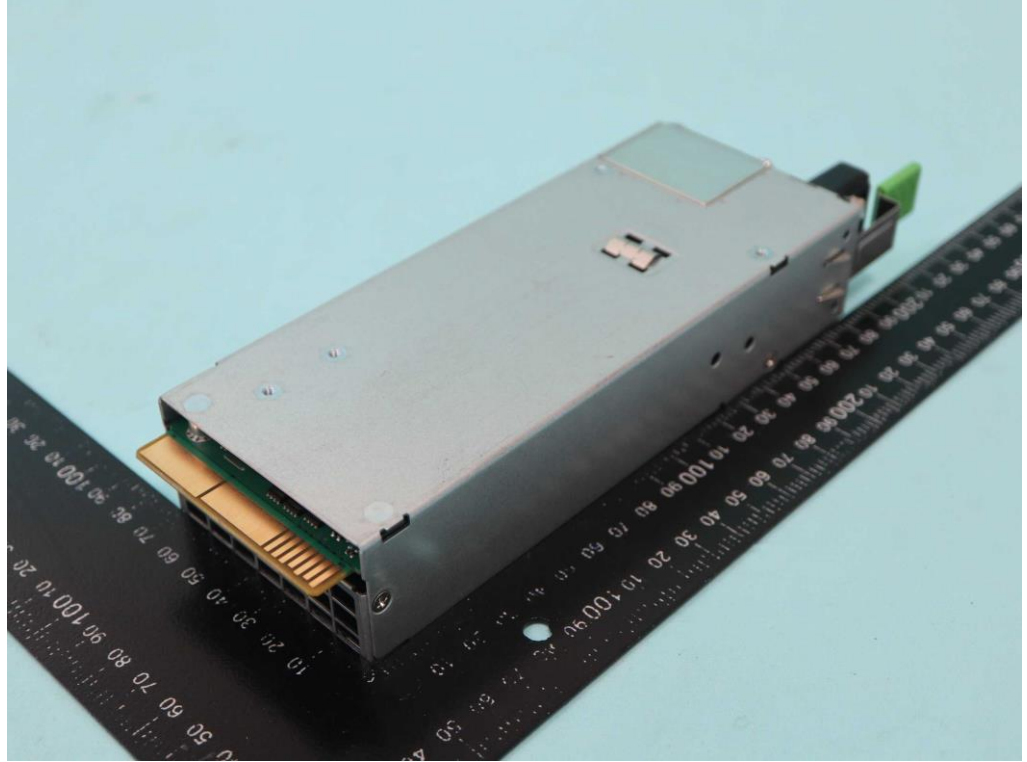

Config 1, 3

PSU
Liteon / PS-2162-6H2R
(AC1600W)

PSU
Liteon / DD-2162-18LR
(DC1600W)

PSU
Delta / DPS-1300AB-36 B
(AC 1300W)

—————THE END—————