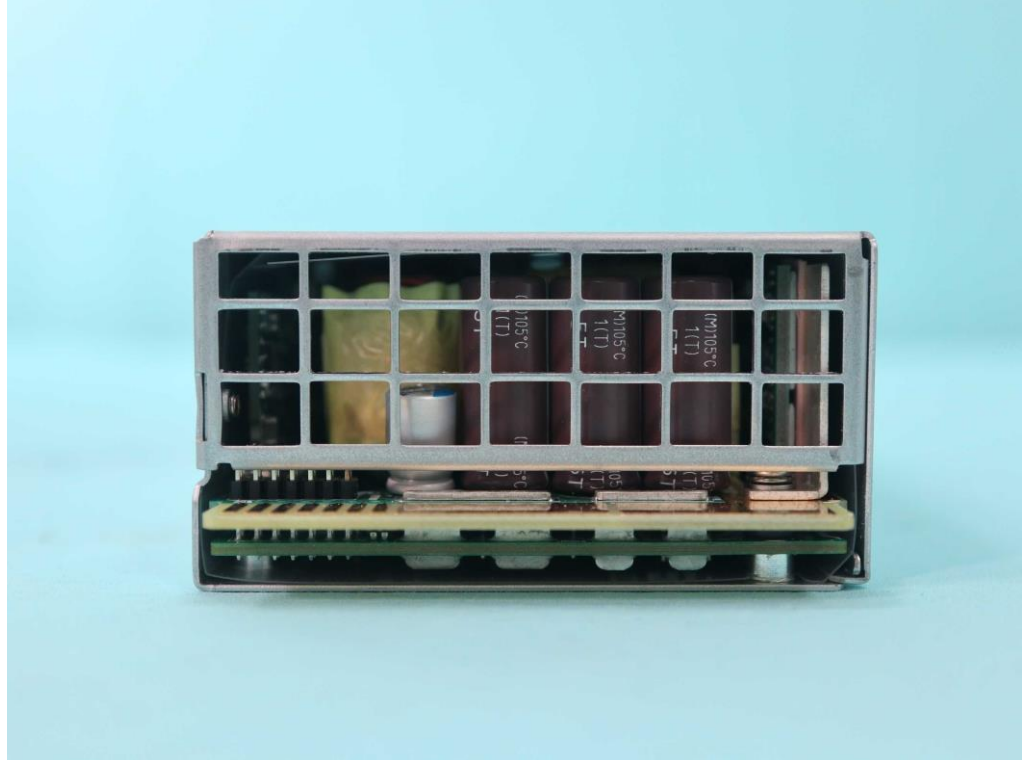

Config 1, 3

PSU
Liteon / PS-2162-6H2R
(AC1600W)

PSU
Liteon / DD-2162-18LR
(DC1600W)

PSU
Delta / DPS-1300AB-36 B
(AC 1300W)

—————THE END—————