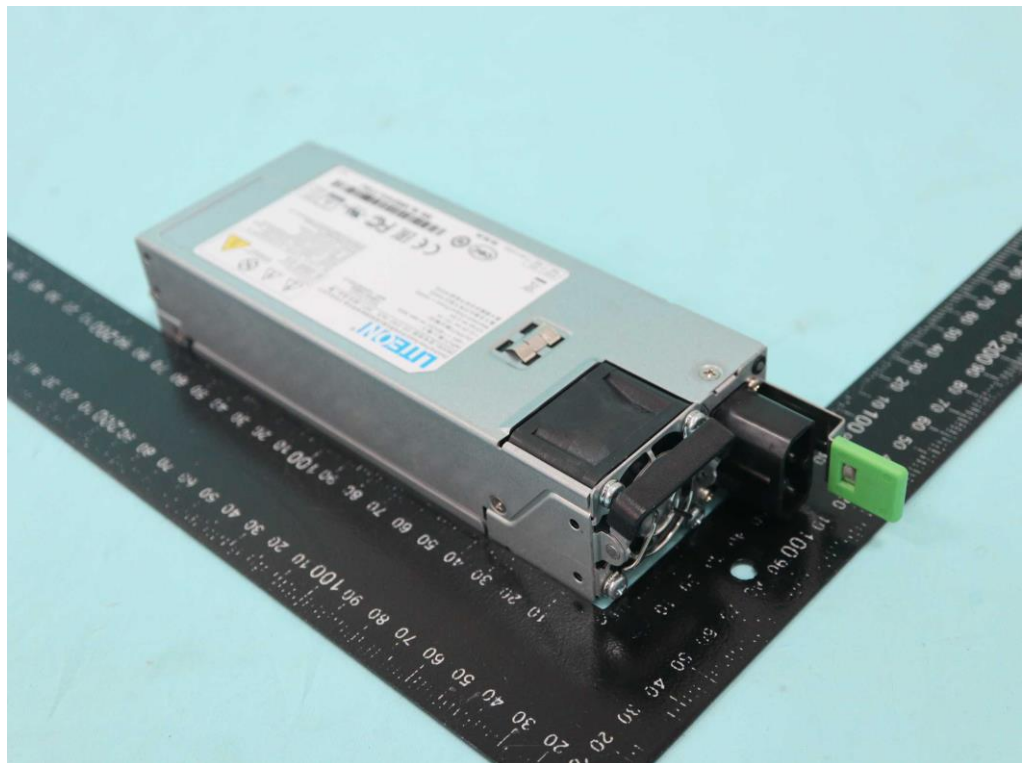

Config 1, 3

PSU
Liteon / PS-2162-6H2R
(AC1600W)

PSU
Liteon / DD-2162-18LR
(DC1600W)

PSU
Delta / DPS-1300AB-36 B
(AC 1300W)

—————THE END—————