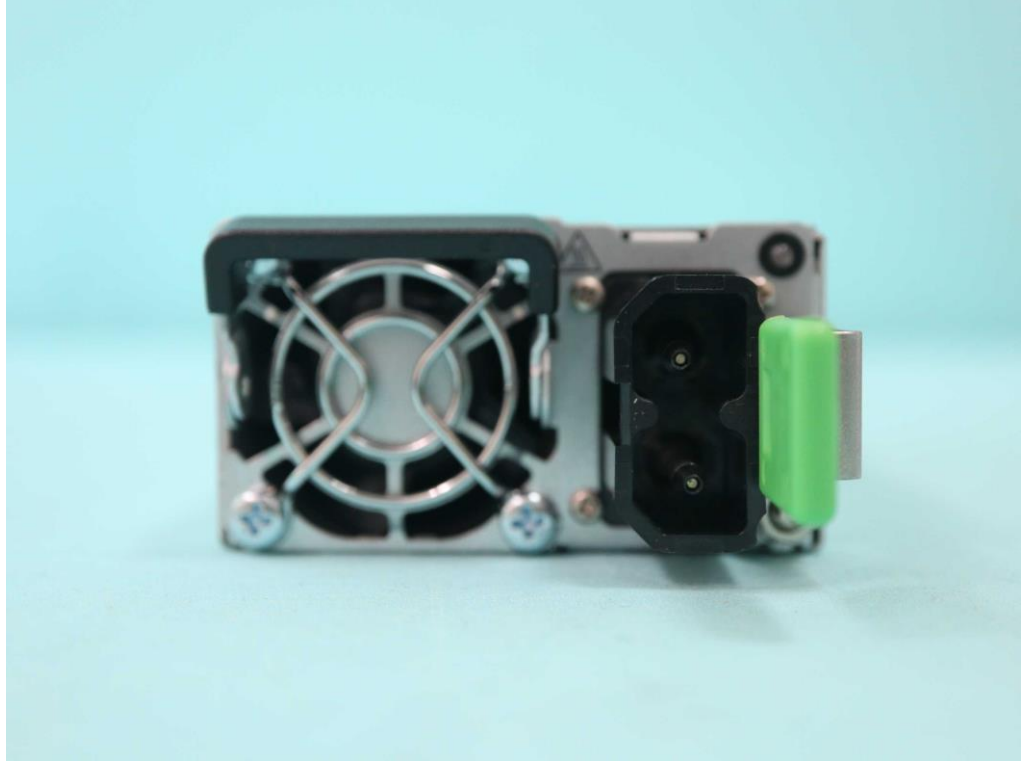

Config 1, 3

PSU
Liteon / PS-2162-6H2R
(AC1600W)

PSU
Liteon / DD-2162-18LR
(DC1600W)

PSU
Delta / DPS-1300AB-36 B
(AC 1300W)

—————THE END—————