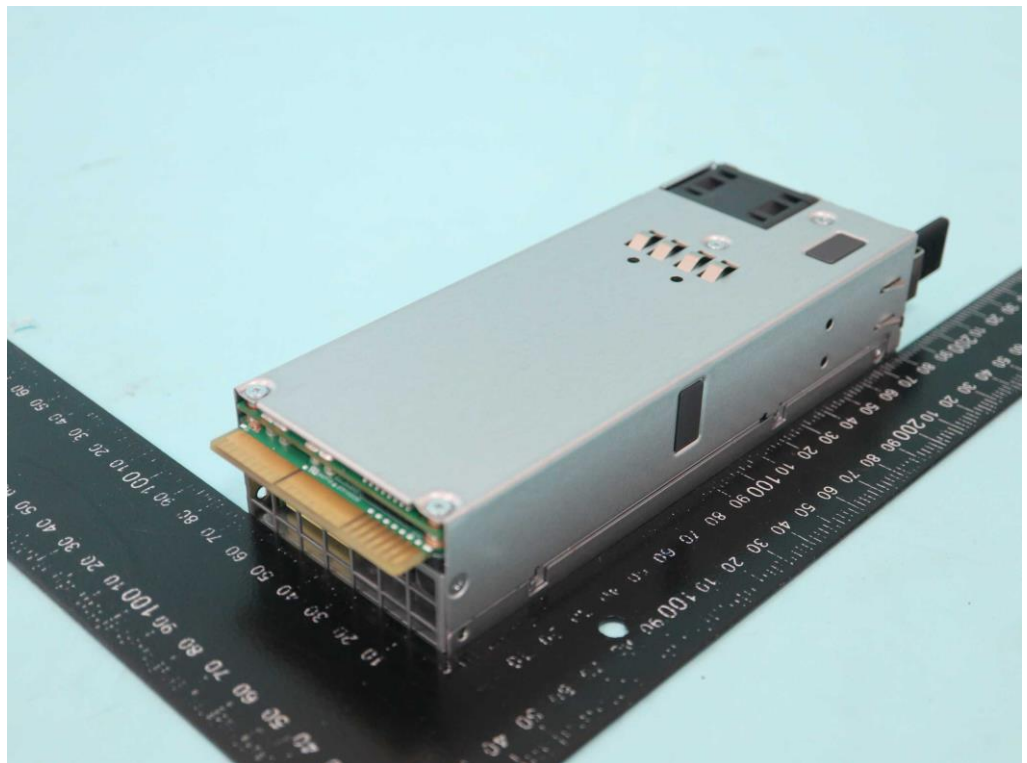

Config 1, 3

PSU
Liteon / PS-2162-6H2R
(AC1600W)

PSU
Liteon / DD-2162-18LR
(DC1600W)

PSU
Delta / DPS-1300AB-36 B
(AC 1300W)

—————THE END—————