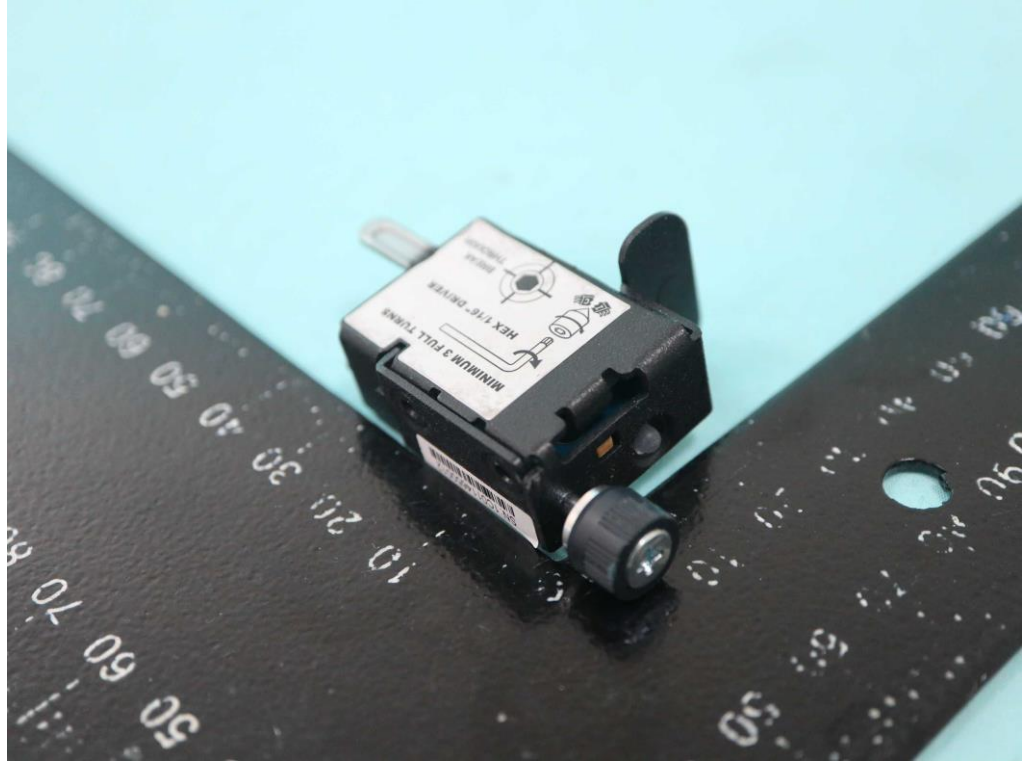

Config 1, 3

PSU
Liteon / PS-2162-6H2R
(AC1600W)

PSU
Liteon / DD-2162-18LR
(DC1600W)

PSU
Delta / DPS-1300AB-36 B
(AC 1300W)

—————THE END—————