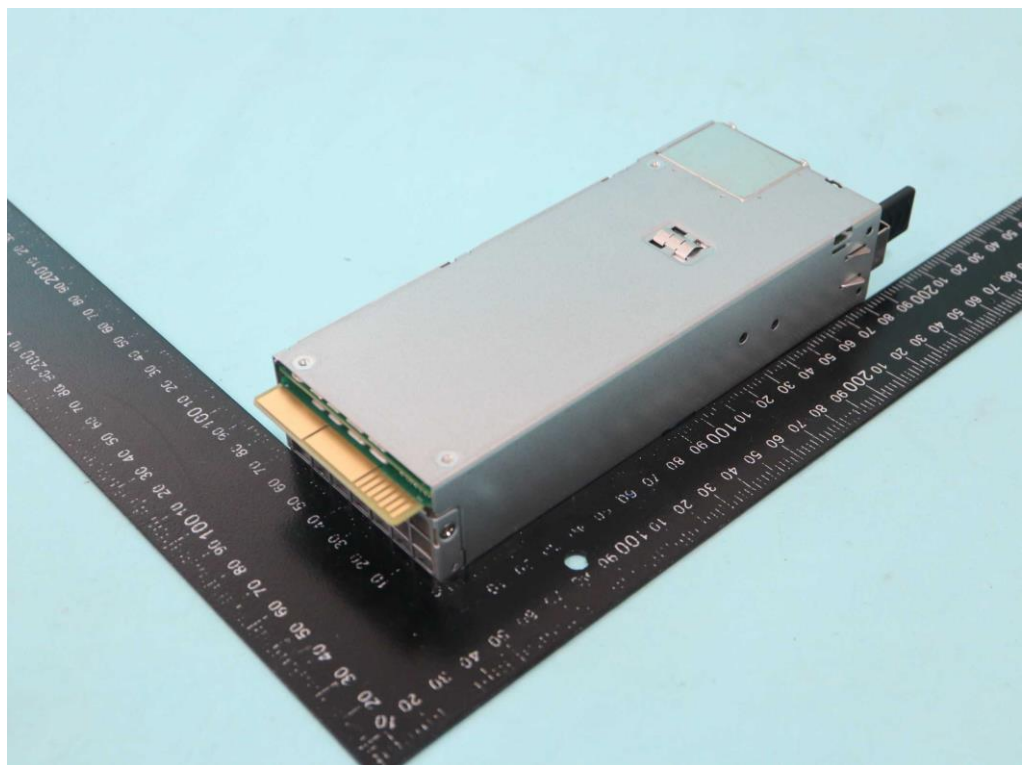

Config 1, 3

PSU
Liteon / PS-2162-6H2R
(AC1600W)

PSU
Liteon / DD-2162-18LR
(DC1600W)

PSU
Delta / DPS-1300AB-36 B
(AC 1300W)

—————THE END—————