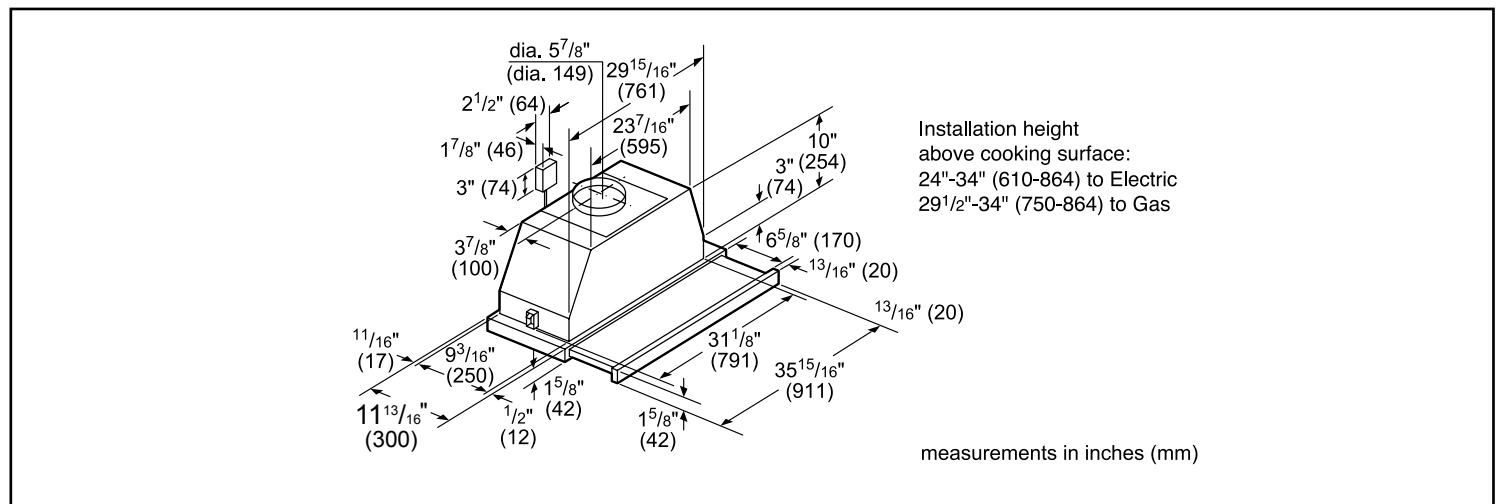

36" Pull-Out Hood

500 Series – Stainless Steel HUI56551UC

AHAM Performance Values

Exhaust	Duct Size	Pressure (in. H2O)		Power (W)		CFM		Sones	
		High Speed	Working Speed	High Speed	Working Speed	High Speed	Working Speed	High Speed	Working Speed
Vertical	6"	0.1	0.025	314	182	470	200	9.5	2.5
Vertical	6"	0.1	0.025	304	176	470	200	9.5	2.5

Installation Details

Accessories: To purchase Bosch accessories, cleaners & parts please visit www.bosch-home.com/us/store or call 1-800-944-2904 (Mon to Fri 5 am to 6 pm PST, Sat 6 am to 3 pm PST).

Notes: All height, width and depth dimensions are shown in inches. BSH reserves the absolute and unrestricted right to change product materials and specifications, at any time, without notice. Consult the product's installation instructions for final dimensional data and other details prior to making cutout.

Warranties: Please see Use & Care manual or Bosch website for statement of limited warranty.

For more information on our entire line of products, go to www.bosch-home.com/us or call 1-800-944-2904

© BSH Home Appliances Corporation. All rights reserved. Bosch is a registered trademark of Robert Bosch GmbH.