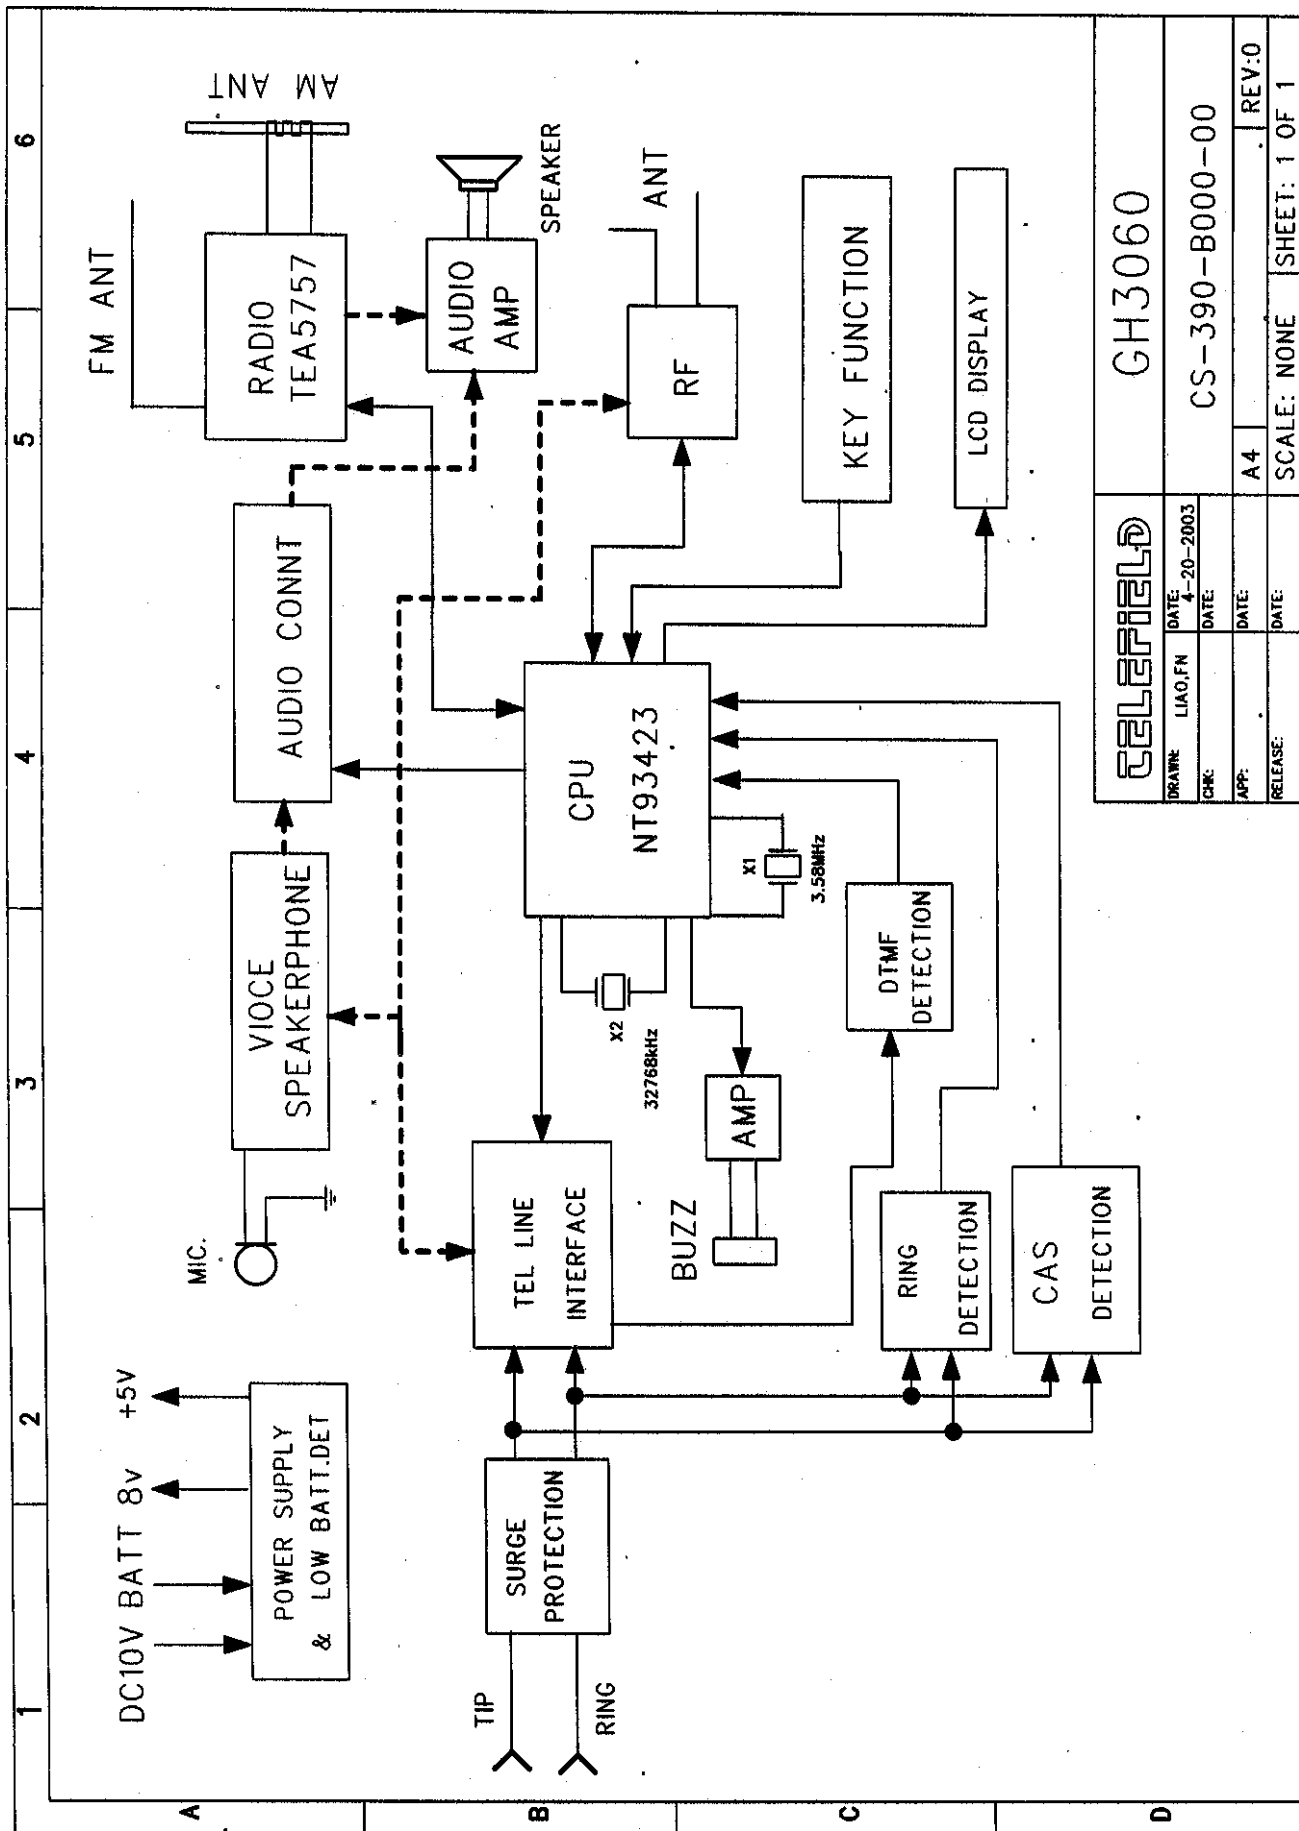

Block Diagram

GH3060 (Base) BLOCK DIAGRAM

		GH3060	
		CS-390-B000-00	
DATE: 4-20-2003	DATE:	DATE:	DATE:
CHR: LIAO/FN	APP: A4	SCALE: NONE	SHEET: 1 OF 1
REV: 0			

GH3060 (Handset) BLOCK DIAGRAM

CELEFIELD		GH3060	
DATE:	4-20-2003	DATE:	CS-390-H000-00
CHK:		DATE:	
APP:	A4	DATE:	REV:0
RELEASE:		DATE:	SCALE: NONE
		DATE:	SHEET: 1 OF 1