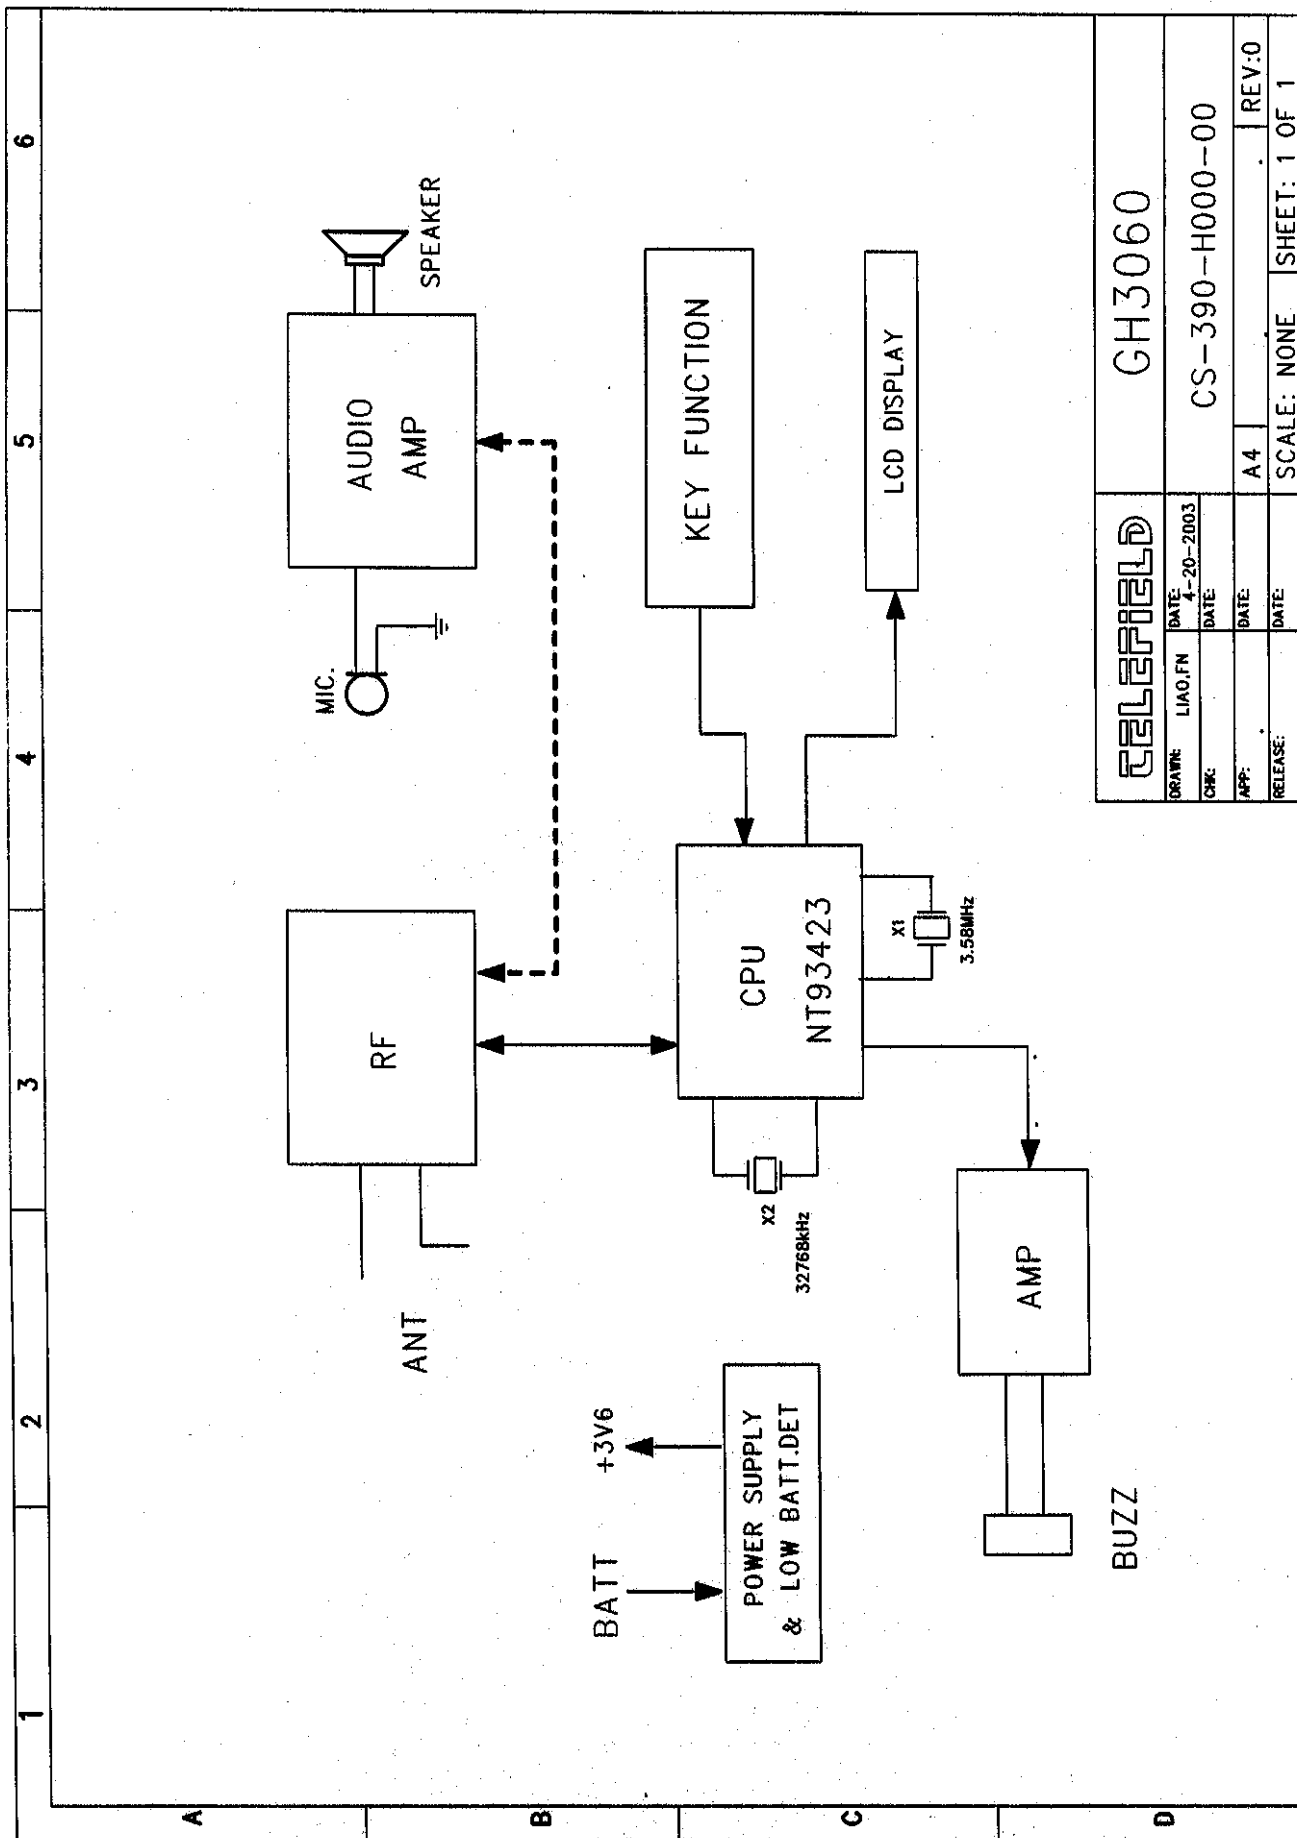

Block Diagram

GH3060 (Base) BLOCK DIAGRAM

		GH3060	
		CS-390-B000-00	
DATE: 4-20-2003	DATE:	DATE:	DATE:
CHR: LIAO/FN	APP: A4	SCALE: NONE	SHEET: 1 OF 1
REV: 0			

GH3060 (Handset) BLOCK DIAGRAM

CELEFIELD		GH3060	
DATE:	4-20-2003	DATE:	CS-390-H000-00
CHK:		DATE:	
APP:	A4	DATE:	REV:0
RELEASE:		DATE:	SCALE: NONE
		DATE:	SHEET: 1 OF 1