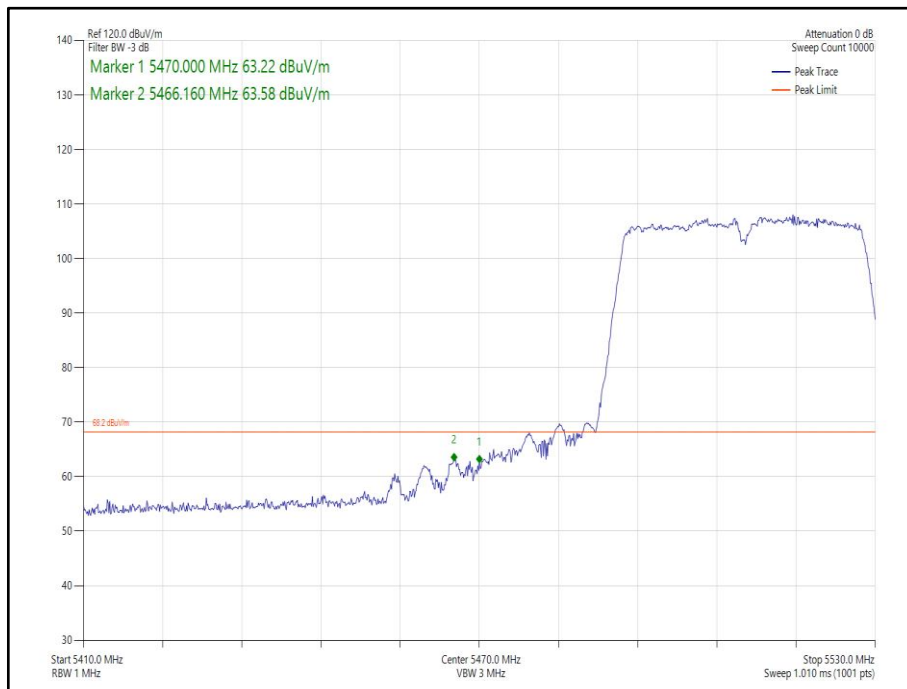

**Figure 213 - 802.11n HT40 CDD, Cores 0-1 - 5510 MHz
Band Edge Frequency 5470 MHz**