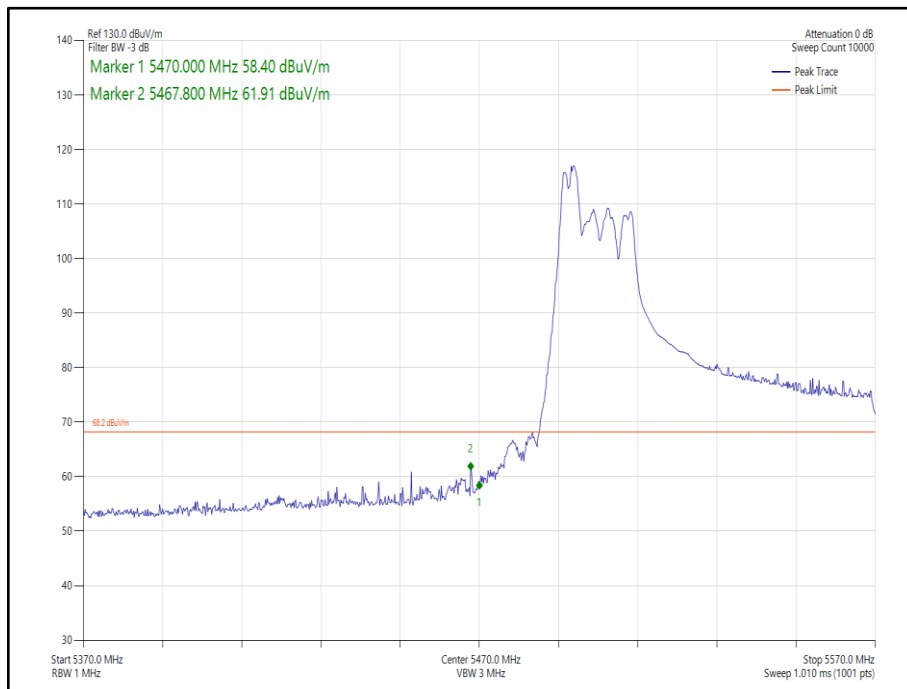

Table 485 - MIMO 2TX Authorised Band Edge Results

**Figure 249 - 802.11ac VHT80 CDD, Cores 0-1 - 5530 MHz
 Band Edge Frequency 5470 MHz**

**Figure 250 - 802.11ac VHT80 SDM, Cores 0-1 - 5530 MHz
Band Edge Frequency 5470 MHz**

**Figure 251 - 802.11ax HE80 CDD, Cores 0-1, SU - 5530 MHz
Band Edge Frequency 5470 MHz**

**Figure 252 - 802.11ax HE80 CDD, Cores 0-1, 52-37- 5530 MHz
Band Edge Frequency 5470 MHz**

**Figure 253 - 802.11ax HE80 SDM, Cores 0-1, SU - 5530 MHz
Band Edge Frequency 5470 MHz**

**Figure 254 - 802.11ax HE80 SDM, Cores 0-1, 52-37 - 5530 MHz
Band Edge Frequency 5470 MHz**

**Figure 255 - 802.11ac VHT80 CDD, Cores 0-1 - 5610 MHz
Band Edge Frequency 5725 MHz**

**Figure 256 - 802.11ac VHT80 SDM, Cores 0-1 - 5610 MHz
Band Edge Frequency 5725 MHz**