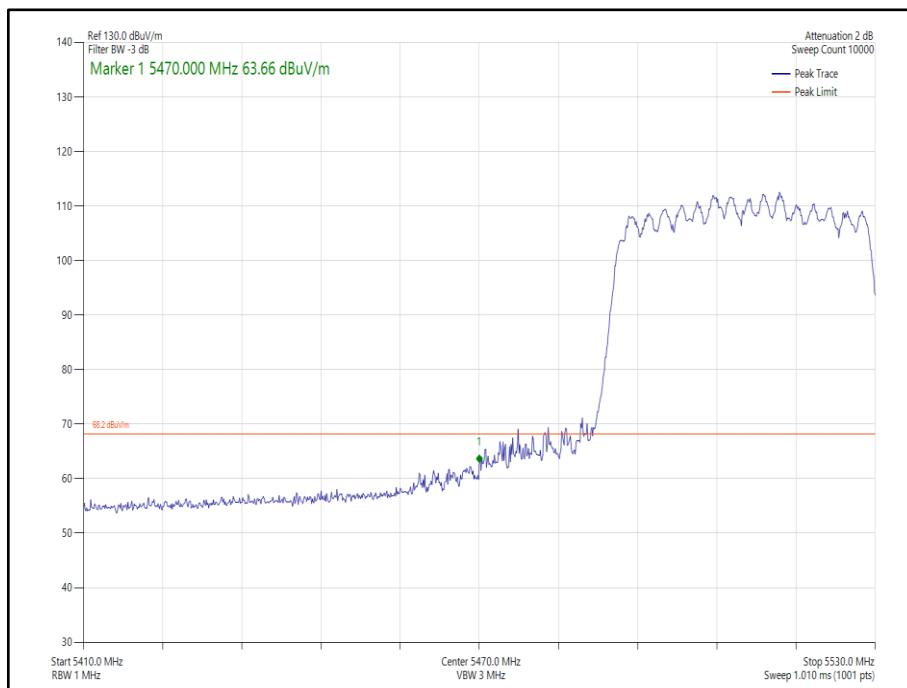

**Figure 214 - 802.11n HT40 SDM, Cores 0-1 - 5510 MHz
Band Edge Frequency 5470 MHz**