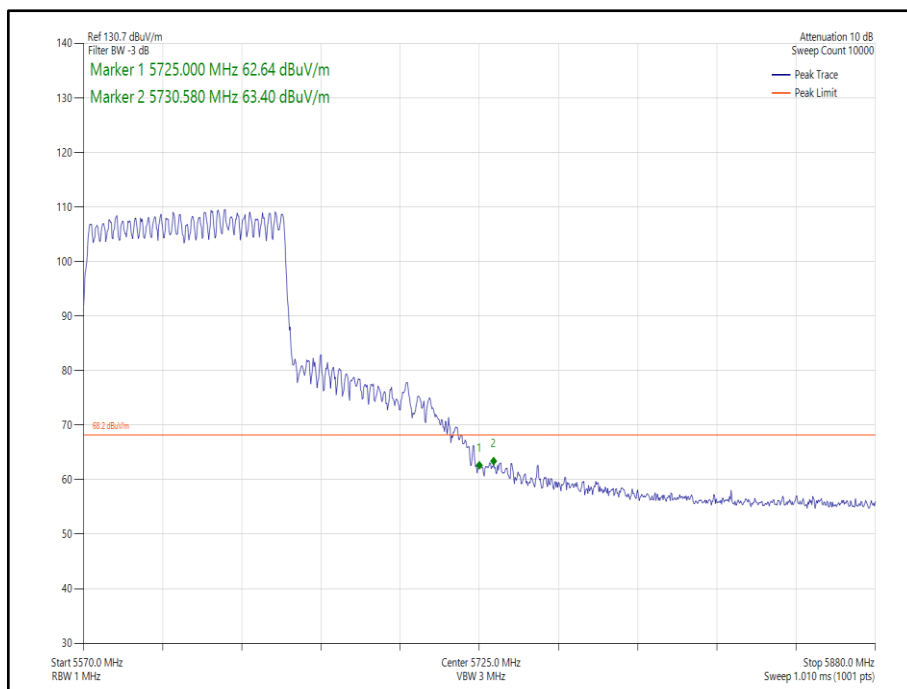

Table 485 - MIMO 2TX Authorised Band Edge Results

**Figure 249 - 802.11ac VHT80 CDD, Cores 0-1 - 5530 MHz
 Band Edge Frequency 5470 MHz**

**Figure 250 - 802.11ac VHT80 SDM, Cores 0-1 - 5530 MHz
Band Edge Frequency 5470 MHz**

**Figure 251 - 802.11ax HE80 CDD, Cores 0-1, SU - 5530 MHz
Band Edge Frequency 5470 MHz**

**Figure 252 - 802.11ax HE80 CDD, Cores 0-1, 52-37- 5530 MHz
Band Edge Frequency 5470 MHz**

**Figure 253 - 802.11ax HE80 SDM, Cores 0-1, SU - 5530 MHz
Band Edge Frequency 5470 MHz**

**Figure 254 - 802.11ax HE80 SDM, Cores 0-1, 52-37 - 5530 MHz
Band Edge Frequency 5470 MHz**

**Figure 255 - 802.11ac VHT80 CDD, Cores 0-1 - 5610 MHz
Band Edge Frequency 5725 MHz**

**Figure 256 - 802.11ac VHT80 SDM, Cores 0-1 - 5610 MHz
Band Edge Frequency 5725 MHz**