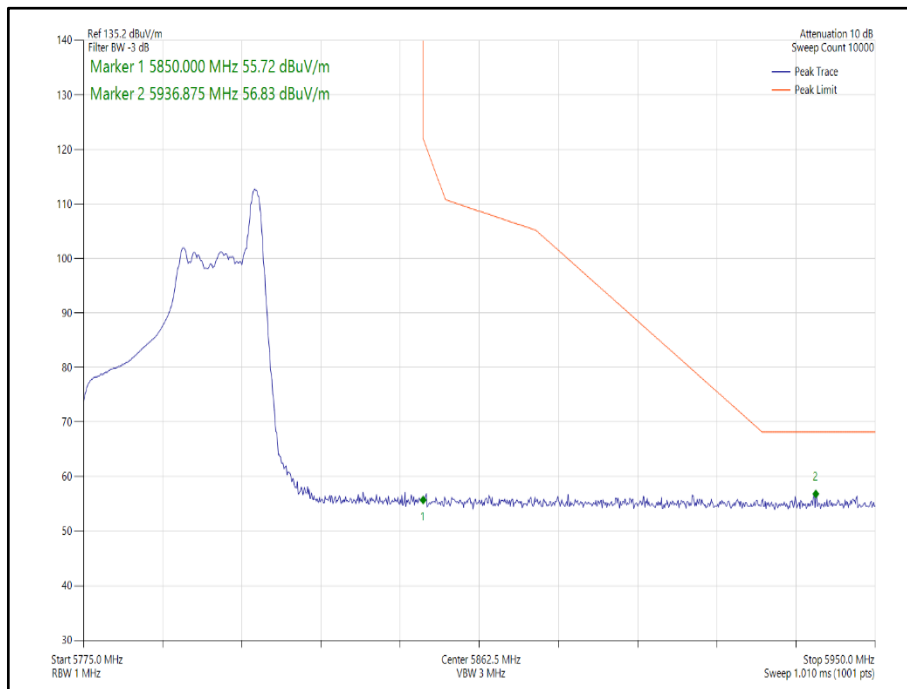

**Figure 206 - 802.11ax HE40, Core 1, 52-44 - 5670 MHz
Band Edge Frequency 5725 MHz**

**Figure 207 - 802.11n HT40, Core 1 - 5755 MHz
Band Edge Frequency 5725 MHz**

**Figure 208 - 802.11ax HE40, Core 1, SU - 5755 MHz
Band Edge Frequency 5725 MHz**

**Figure 209 - 802.11ax HE40, Core 1, 26-0 - 5755 MHz
Band Edge Frequency 5725 MHz**

**Figure 210 - 802.11n HT40, Core 1 - 5795 MHz
Band Edge Frequency 5850 MHz**

**Figure 211 - 802.11ax HE40, Core 1, SU - 5795 MHz
Band Edge Frequency 5850 MHz**