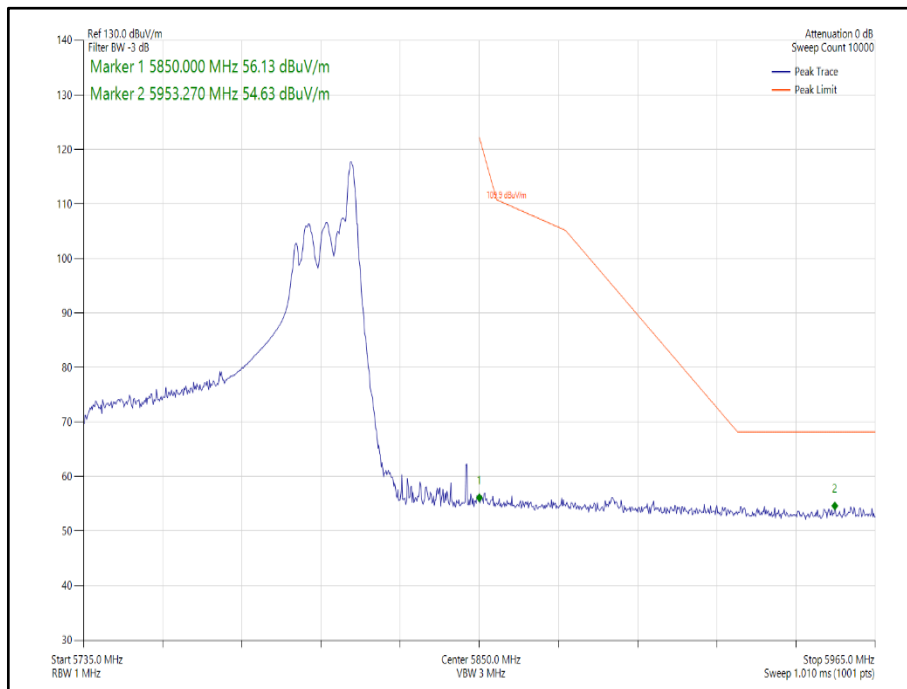

**Figure 263 - 802.11ax HE80 CDD, Cores 0-1, SU - 5775 MHz
Band Edge Frequency 5725 MHz**

**Figure 264 - 802.11ax HE80 CDD, Cores 0-1, 26-0 - 5775 MHz
Band Edge Frequency 5725 MHz**

**Figure 265 - 802.11ax HE80 SDM, Cores 0-1, SU - 5775 MHz
Band Edge Frequency 5725 MHz**

**Figure 266 - 802.11ax HE80 SDM, Cores 0-1, 26-0 - 5775 MHz
Band Edge Frequency 5725 MHz**

**Figure 267 - 802.11ac VHT80 CDD, Cores 0-1 - 5775 MHz
Band Edge Frequency 5850 MHz**

**Figure 268 - 802.11ac VHT80 SDM, Cores 0-1 - 5775 MHz
Band Edge Frequency 5850 MHz**

**Figure 269 - 802.11ax HE80 CDD, Cores 0-1, SU - 5775 MHz
Band Edge Frequency 5850 MHz**

**Figure 270 - 802.11ax HE80 CDD, Cores 0-1, 26-36 - 5775 MHz
Band Edge Frequency 5850 MHz**

**Figure 271 - 802.11ax HE80 SDM, Cores 0-1, SU -- 5775 MHz
Band Edge Frequency 5850 MHz**