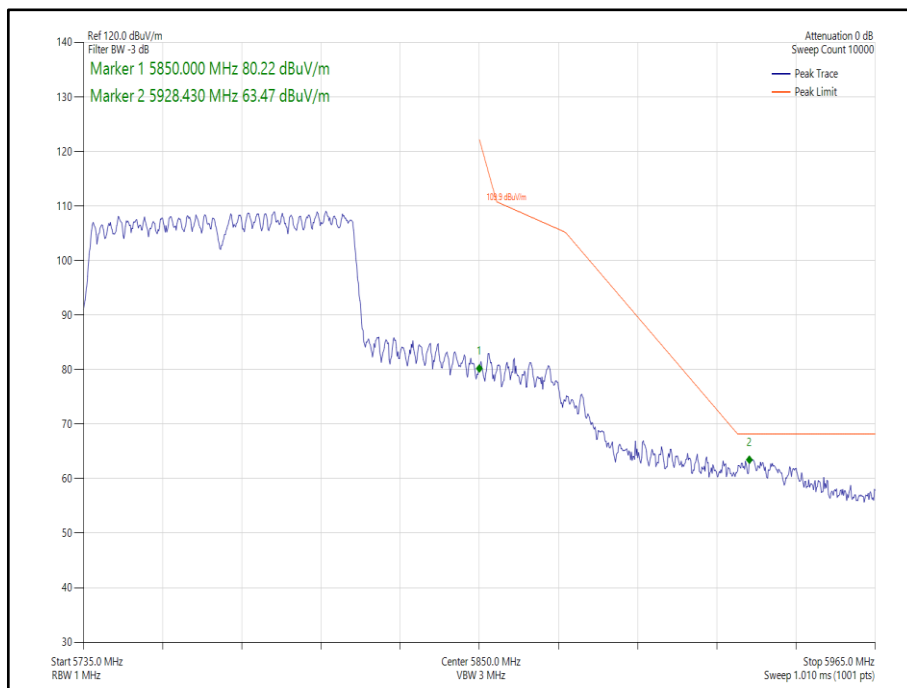

**Figure 260 - 802.11ax HE80 SDM, Cores 0-1, 52-52 - 5610 MHz
Band Edge Frequency 5725 MHz**

**Figure 261 - 802.11ac VHT80 CDD, Cores 0-1 - 5775 MHz
Band Edge Frequency 5725 MHz**

**Figure 262 - 802.11ac VHT80 SDM, Cores 0-1 - 5775 MHz
Band Edge Frequency 5725 MHz**

**Figure 263 - 802.11ax HE80 CDD, Cores 0-1, SU - 5775 MHz
Band Edge Frequency 5725 MHz**

**Figure 264 - 802.11ax HE80 CDD, Cores 0-1, 26-0 - 5775 MHz
Band Edge Frequency 5725 MHz**

**Figure 265 - 802.11ax HE80 SDM, Cores 0-1, SU - 5775 MHz
Band Edge Frequency 5725 MHz**

**Figure 266 - 802.11ax HE80 SDM, Cores 0-1, 26-0 - 5775 MHz
Band Edge Frequency 5725 MHz**

**Figure 267 - 802.11ac VHT80 CDD, Cores 0-1 - 5775 MHz
Band Edge Frequency 5850 MHz**

**Figure 268 - 802.11ac VHT80 SDM, Cores 0-1 - 5775 MHz
Band Edge Frequency 5850 MHz**