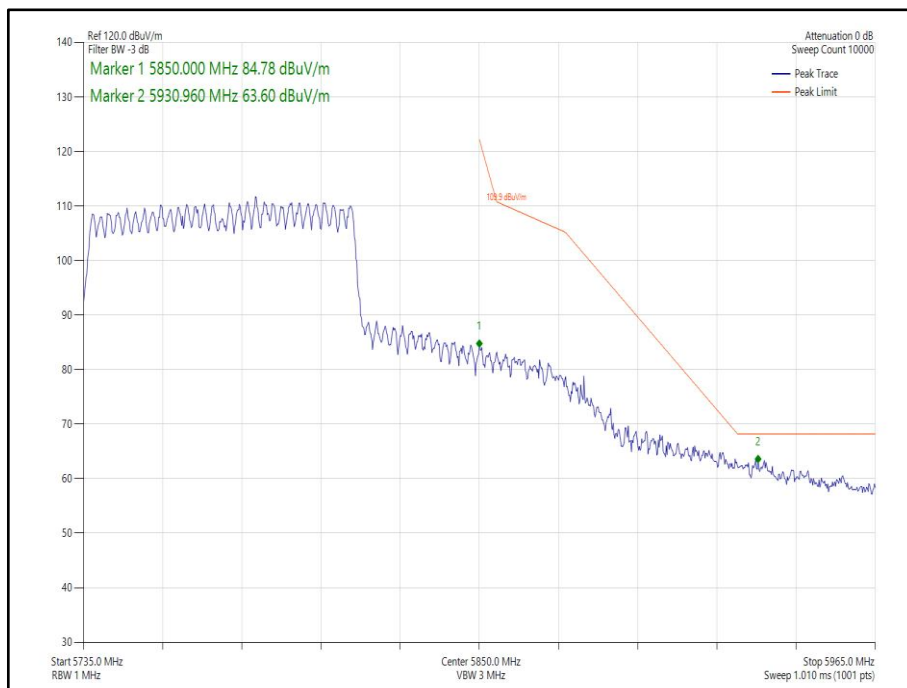

**Figure 260 - 802.11ax HE80 SDM, Cores 0-1, 52-52 - 5610 MHz
Band Edge Frequency 5725 MHz**

**Figure 261 - 802.11ac VHT80 CDD, Cores 0-1 - 5775 MHz
Band Edge Frequency 5725 MHz**

**Figure 262 - 802.11ac VHT80 SDM, Cores 0-1 - 5775 MHz
Band Edge Frequency 5725 MHz**

**Figure 263 - 802.11ax HE80 CDD, Cores 0-1, SU - 5775 MHz
Band Edge Frequency 5725 MHz**

**Figure 264 - 802.11ax HE80 CDD, Cores 0-1, 26-0 - 5775 MHz
Band Edge Frequency 5725 MHz**

**Figure 265 - 802.11ax HE80 SDM, Cores 0-1, SU - 5775 MHz
Band Edge Frequency 5725 MHz**

**Figure 266 - 802.11ax HE80 SDM, Cores 0-1, 26-0 - 5775 MHz
Band Edge Frequency 5725 MHz**

**Figure 267 - 802.11ac VHT80 CDD, Cores 0-1 - 5775 MHz
Band Edge Frequency 5850 MHz**

**Figure 268 - 802.11ac VHT80 SDM, Cores 0-1 - 5775 MHz
Band Edge Frequency 5850 MHz**