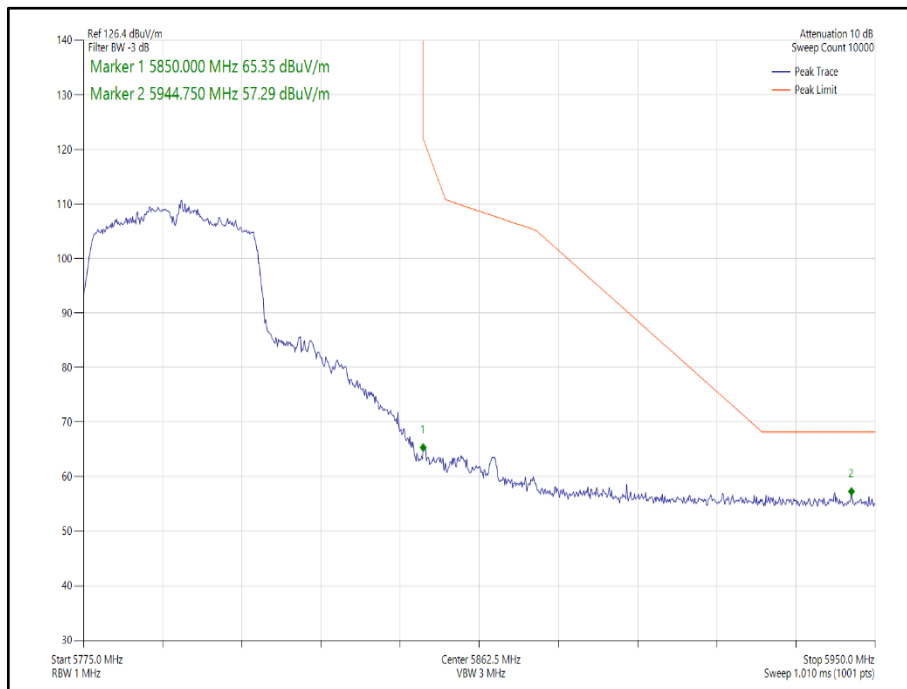

**Figure 203 - 802.11ax HE40, Core 1, 52-37 - 5510 MHz
Band Edge Frequency 5470 MHz**

**Figure 204 - 802.11n HT40, Core 1 - 5670 MHz
Band Edge Frequency 5725 MHz**

**Figure 205 - 802.11ax HE40, Core 1, SU - 5670 MHz
Band Edge Frequency 5725 MHz**

**Figure 206 - 802.11ax HE40, Core 1, 52-44 - 5670 MHz
Band Edge Frequency 5725 MHz**

**Figure 207 - 802.11n HT40, Core 1 - 5755 MHz
Band Edge Frequency 5725 MHz**

**Figure 208 - 802.11ax HE40, Core 1, SU - 5755 MHz
Band Edge Frequency 5725 MHz**

**Figure 209 - 802.11ax HE40, Core 1, 26-0 - 5755 MHz
Band Edge Frequency 5725 MHz**

**Figure 210 - 802.11n HT40, Core 1 - 5795 MHz
Band Edge Frequency 5850 MHz**

**Figure 211 - 802.11ax HE40, Core 1, SU - 5795 MHz
Band Edge Frequency 5850 MHz**