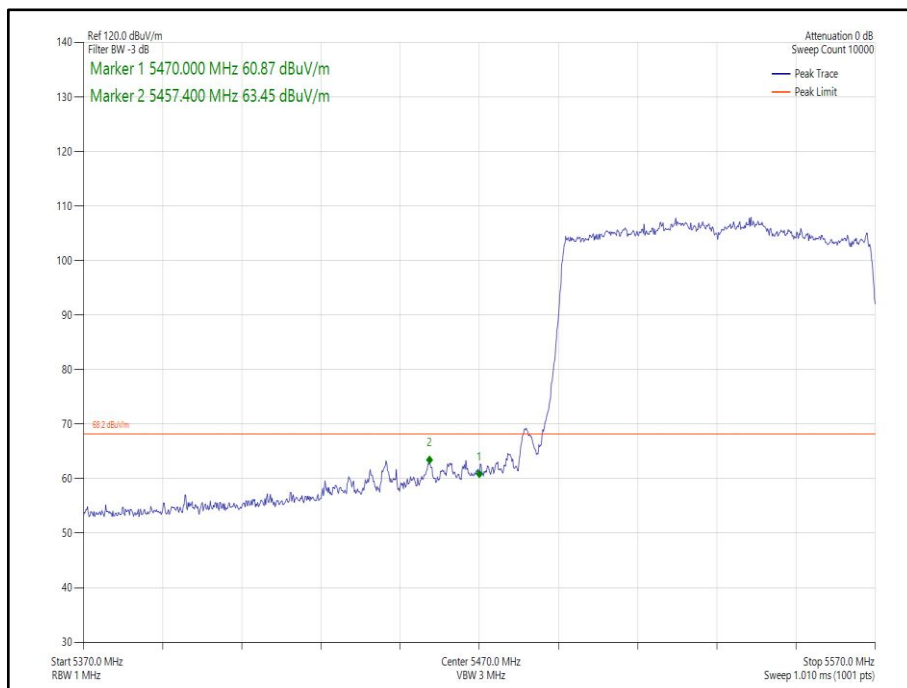

Table 485 - MIMO 2TX Authorised Band Edge Results

**Figure 249 - 802.11ac VHT80 CDD, Cores 0-1 - 5530 MHz
 Band Edge Frequency 5470 MHz**

**Figure 250 - 802.11ac VHT80 SDM, Cores 0-1 - 5530 MHz
Band Edge Frequency 5470 MHz**

**Figure 251 - 802.11ax HE80 CDD, Cores 0-1, SU - 5530 MHz
Band Edge Frequency 5470 MHz**

**Figure 252 - 802.11ax HE80 CDD, Cores 0-1, 52-37- 5530 MHz
Band Edge Frequency 5470 MHz**

**Figure 253 - 802.11ax HE80 SDM, Cores 0-1, SU - 5530 MHz
Band Edge Frequency 5470 MHz**

**Figure 254 - 802.11ax HE80 SDM, Cores 0-1, 52-37 - 5530 MHz
Band Edge Frequency 5470 MHz**

**Figure 255 - 802.11ac VHT80 CDD, Cores 0-1 - 5610 MHz
Band Edge Frequency 5725 MHz**

**Figure 256 - 802.11ac VHT80 SDM, Cores 0-1 - 5610 MHz
Band Edge Frequency 5725 MHz**