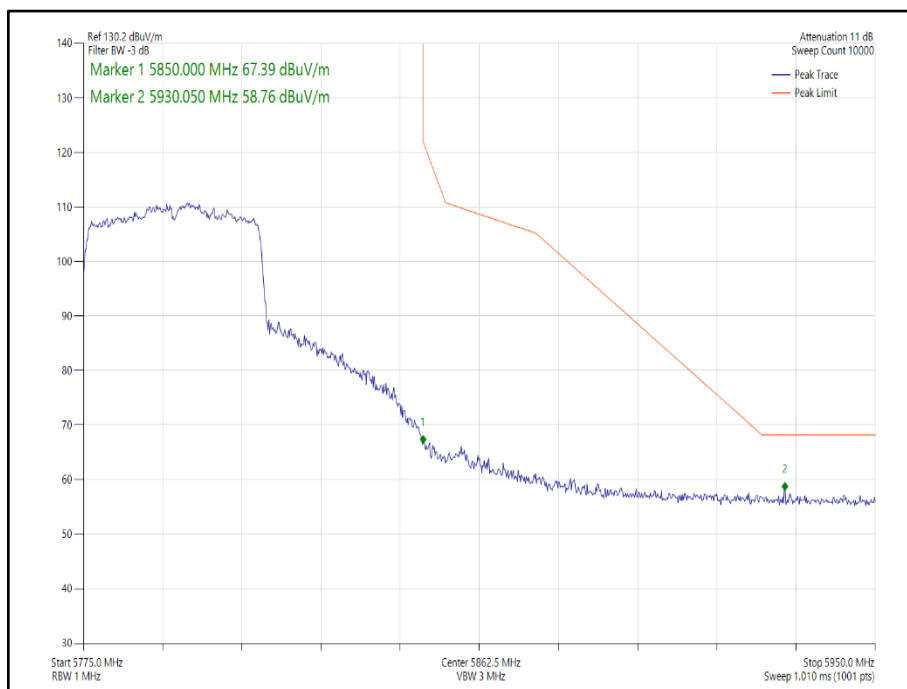

**Figure 203 - 802.11ax HE40, Core 1, 52-37 - 5510 MHz
Band Edge Frequency 5470 MHz**

**Figure 204 - 802.11n HT40, Core 1 - 5670 MHz
Band Edge Frequency 5725 MHz**

**Figure 205 - 802.11ax HE40, Core 1, SU - 5670 MHz
Band Edge Frequency 5725 MHz**

**Figure 206 - 802.11ax HE40, Core 1, 52-44 - 5670 MHz
Band Edge Frequency 5725 MHz**

**Figure 207 - 802.11n HT40, Core 1 - 5755 MHz
Band Edge Frequency 5725 MHz**

**Figure 208 - 802.11ax HE40, Core 1, SU - 5755 MHz
Band Edge Frequency 5725 MHz**

**Figure 209 - 802.11ax HE40, Core 1, 26-0 - 5755 MHz
Band Edge Frequency 5725 MHz**

**Figure 210 - 802.11n HT40, Core 1 - 5795 MHz
Band Edge Frequency 5850 MHz**

**Figure 211 - 802.11ax HE40, Core 1, SU - 5795 MHz
Band Edge Frequency 5850 MHz**