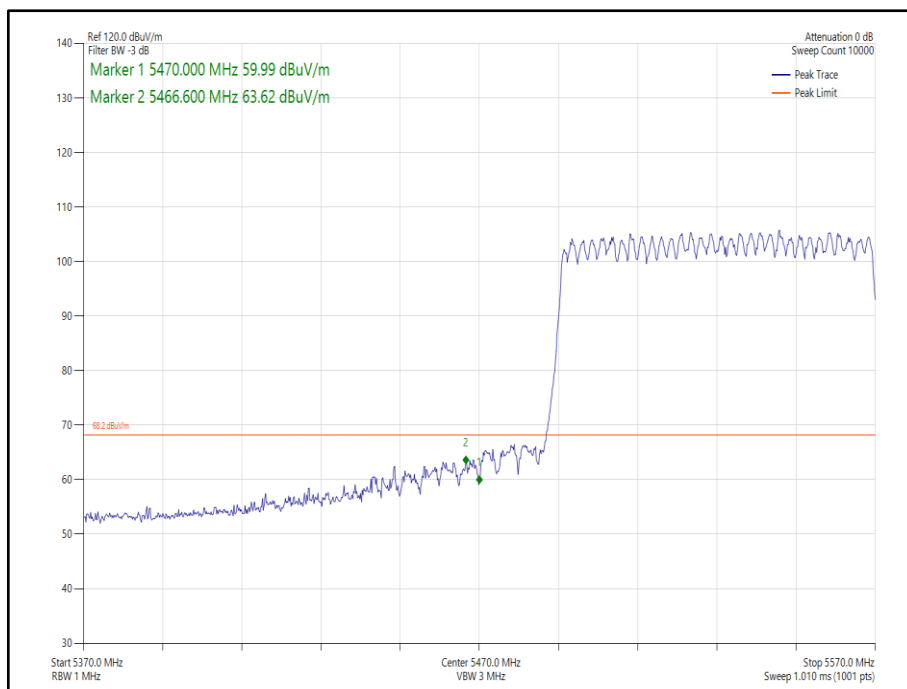

802.11ax HE80 CDD, Cores 0-1	MCS 2x1	SU	-	5775	5850	63.60
802.11ax HE80 CDD, Cores 0-1	MCS 11x1	26	36	5775	5850	54.63
802.11ax HE80 SDM, Cores 0-1	MCS 11x2	SU	-	5775	5850	63.57
802.11ax HE80 SDM, Cores 0-1	MCS 11x2	26	36	5775	5850	54.83

Table 485 - MIMO 2TX Authorised Band Edge Results

**Figure 249 - 802.11ac VHT80 CDD, Cores 0-1 - 5530 MHz
 Band Edge Frequency 5470 MHz**

**Figure 250 - 802.11ac VHT80 SDM, Cores 0-1 - 5530 MHz
Band Edge Frequency 5470 MHz**