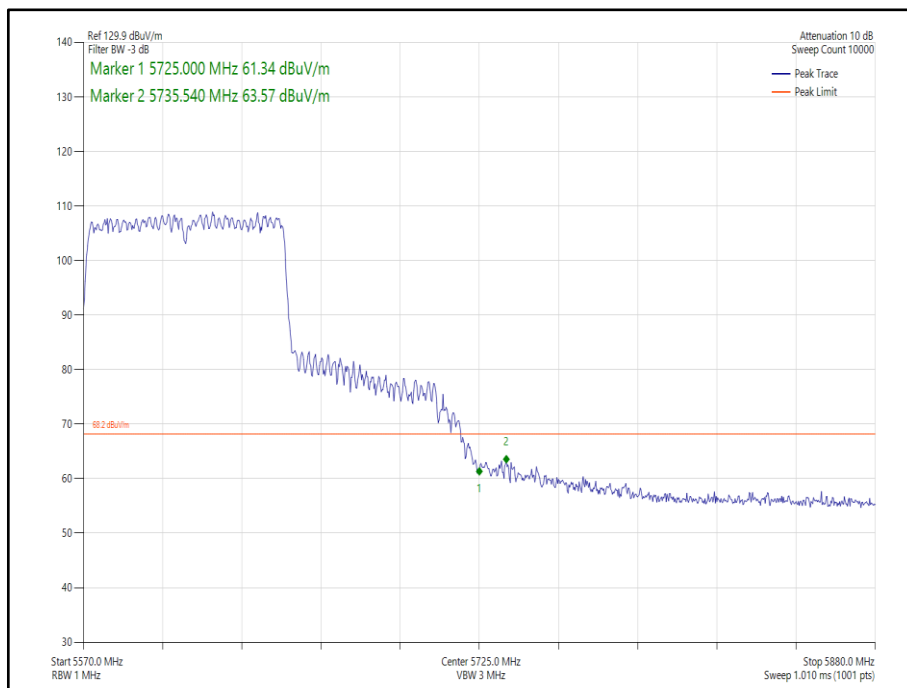

Table 485 - MIMO 2TX Authorised Band Edge Results

**Figure 249 - 802.11ac VHT80 CDD, Cores 0-1 - 5530 MHz
 Band Edge Frequency 5470 MHz**

**Figure 250 - 802.11ac VHT80 SDM, Cores 0-1 - 5530 MHz
Band Edge Frequency 5470 MHz**

**Figure 251 - 802.11ax HE80 CDD, Cores 0-1, SU - 5530 MHz
Band Edge Frequency 5470 MHz**

**Figure 252 - 802.11ax HE80 CDD, Cores 0-1, 52-37- 5530 MHz
Band Edge Frequency 5470 MHz**

**Figure 253 - 802.11ax HE80 SDM, Cores 0-1, SU - 5530 MHz
Band Edge Frequency 5470 MHz**

**Figure 254 - 802.11ax HE80 SDM, Cores 0-1, 52-37 - 5530 MHz
Band Edge Frequency 5470 MHz**

**Figure 255 - 802.11ac VHT80 CDD, Cores 0-1 - 5610 MHz
Band Edge Frequency 5725 MHz**

**Figure 256 - 802.11ac VHT80 SDM, Cores 0-1 - 5610 MHz
Band Edge Frequency 5725 MHz**