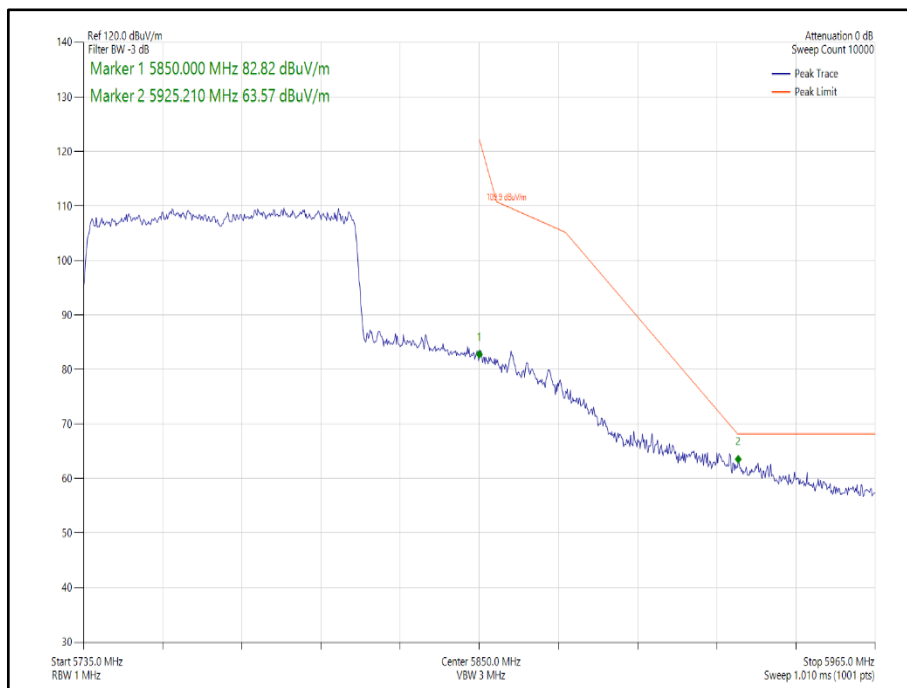

**Figure 263 - 802.11ax HE80 CDD, Cores 0-1, SU - 5775 MHz
Band Edge Frequency 5725 MHz**

**Figure 264 - 802.11ax HE80 CDD, Cores 0-1, 26-0 - 5775 MHz
Band Edge Frequency 5725 MHz**

**Figure 265 - 802.11ax HE80 SDM, Cores 0-1, SU - 5775 MHz
Band Edge Frequency 5725 MHz**

**Figure 266 - 802.11ax HE80 SDM, Cores 0-1, 26-0 - 5775 MHz
Band Edge Frequency 5725 MHz**

**Figure 267 - 802.11ac VHT80 CDD, Cores 0-1 - 5775 MHz
Band Edge Frequency 5850 MHz**

**Figure 268 - 802.11ac VHT80 SDM, Cores 0-1 - 5775 MHz
Band Edge Frequency 5850 MHz**

**Figure 269 - 802.11ax HE80 CDD, Cores 0-1, SU - 5775 MHz
Band Edge Frequency 5850 MHz**

**Figure 270 - 802.11ax HE80 CDD, Cores 0-1, 26-36 - 5775 MHz
Band Edge Frequency 5850 MHz**

**Figure 271 - 802.11ax HE80 SDM, Cores 0-1, SU -- 5775 MHz
Band Edge Frequency 5850 MHz**