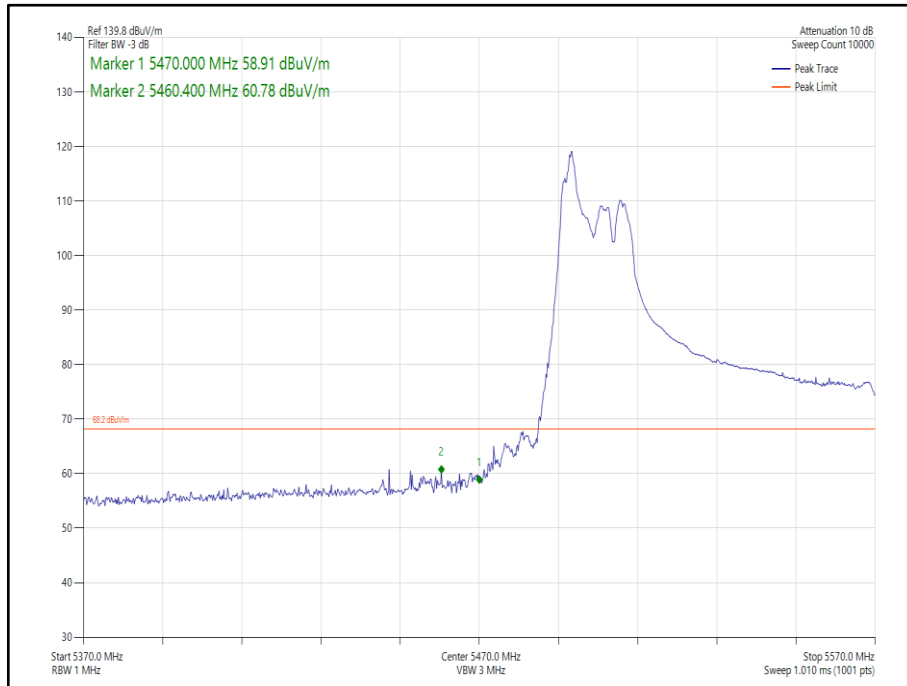

Table 485 - MIMO 2TX Authorised Band Edge Results

**Figure 249 - 802.11ac VHT80 CDD, Cores 0-1 - 5530 MHz
 Band Edge Frequency 5470 MHz**

**Figure 250 - 802.11ac VHT80 SDM, Cores 0-1 - 5530 MHz
Band Edge Frequency 5470 MHz**

**Figure 251 - 802.11ax HE80 CDD, Cores 0-1, SU - 5530 MHz
Band Edge Frequency 5470 MHz**

**Figure 252 - 802.11ax HE80 CDD, Cores 0-1, 52-37- 5530 MHz
Band Edge Frequency 5470 MHz**

**Figure 253 - 802.11ax HE80 SDM, Cores 0-1, SU - 5530 MHz
Band Edge Frequency 5470 MHz**