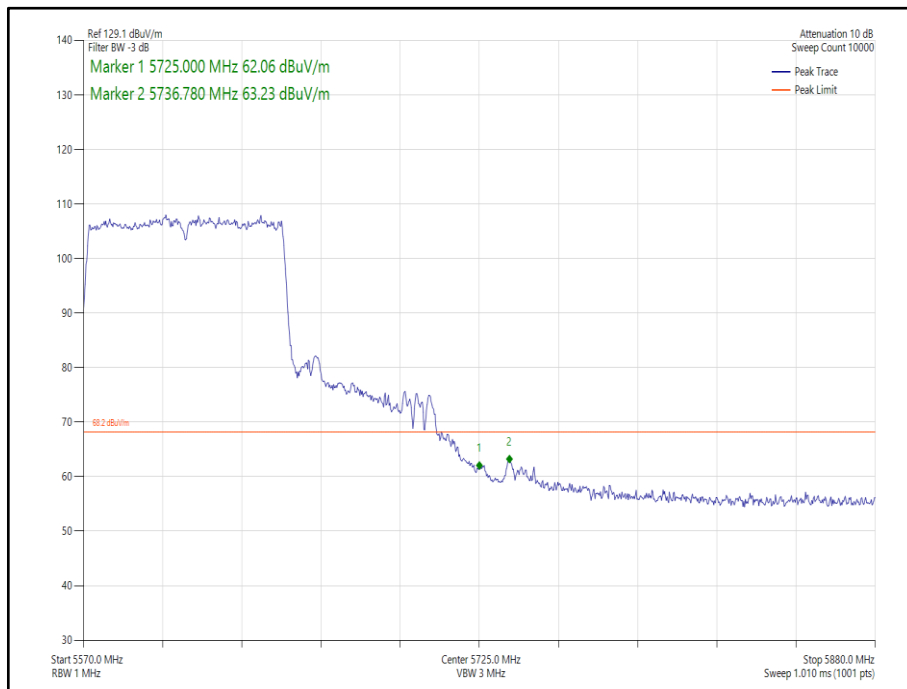

Table 485 - MIMO 2TX Authorised Band Edge Results

**Figure 249 - 802.11ac VHT80 CDD, Cores 0-1 - 5530 MHz
 Band Edge Frequency 5470 MHz**

**Figure 250 - 802.11ac VHT80 SDM, Cores 0-1 - 5530 MHz
Band Edge Frequency 5470 MHz**

**Figure 251 - 802.11ax HE80 CDD, Cores 0-1, SU - 5530 MHz
Band Edge Frequency 5470 MHz**

**Figure 252 - 802.11ax HE80 CDD, Cores 0-1, 52-37- 5530 MHz
Band Edge Frequency 5470 MHz**

**Figure 253 - 802.11ax HE80 SDM, Cores 0-1, SU - 5530 MHz
Band Edge Frequency 5470 MHz**

**Figure 254 - 802.11ax HE80 SDM, Cores 0-1, 52-37 - 5530 MHz
Band Edge Frequency 5470 MHz**

**Figure 255 - 802.11ac VHT80 CDD, Cores 0-1 - 5610 MHz
Band Edge Frequency 5725 MHz**

**Figure 256 - 802.11ac VHT80 SDM, Cores 0-1 - 5610 MHz
Band Edge Frequency 5725 MHz**