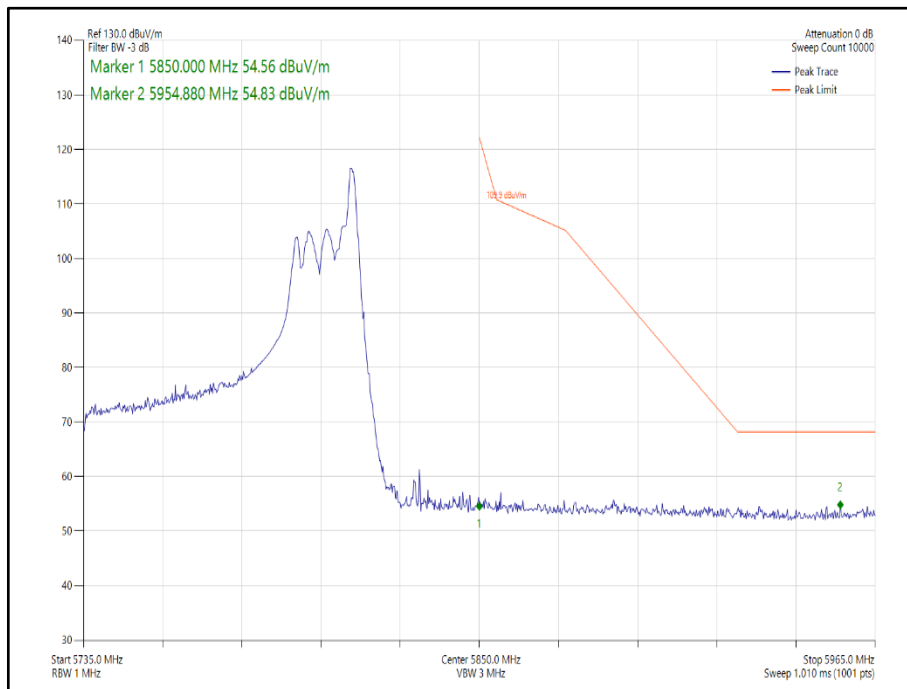

**Figure 266 - 802.11ax HE80 SDM, Cores 0-1, 26-0 - 5775 MHz
Band Edge Frequency 5725 MHz**

**Figure 267 - 802.11ac VHT80 CDD, Cores 0-1 - 5775 MHz
Band Edge Frequency 5850 MHz**

**Figure 268 - 802.11ac VHT80 SDM, Cores 0-1 - 5775 MHz
Band Edge Frequency 5850 MHz**

**Figure 269 - 802.11ax HE80 CDD, Cores 0-1, SU - 5775 MHz
Band Edge Frequency 5850 MHz**

**Figure 270 - 802.11ax HE80 CDD, Cores 0-1, 26-36 - 5775 MHz
Band Edge Frequency 5850 MHz**

**Figure 271 - 802.11ax HE80 SDM, Cores 0-1, SU -- 5775 MHz
Band Edge Frequency 5850 MHz**

Figure 272 - 802.11ax HE80 SDM, Cores 0-1, 26-36 - 5775 MHz