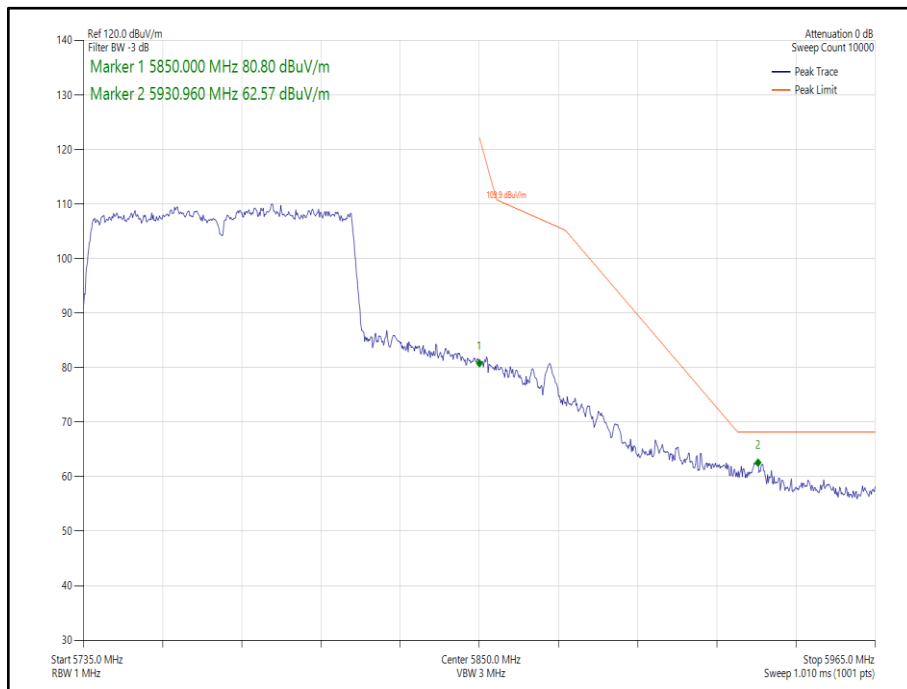

**Figure 260 - 802.11ax HE80 SDM, Cores 0-1, 52-52 - 5610 MHz
Band Edge Frequency 5725 MHz**

**Figure 261 - 802.11ac VHT80 CDD, Cores 0-1 - 5775 MHz
Band Edge Frequency 5725 MHz**

**Figure 262 - 802.11ac VHT80 SDM, Cores 0-1 - 5775 MHz
Band Edge Frequency 5725 MHz**

**Figure 263 - 802.11ax HE80 CDD, Cores 0-1, SU - 5775 MHz
Band Edge Frequency 5725 MHz**

**Figure 264 - 802.11ax HE80 CDD, Cores 0-1, 26-0 - 5775 MHz
Band Edge Frequency 5725 MHz**

**Figure 265 - 802.11ax HE80 SDM, Cores 0-1, SU - 5775 MHz
Band Edge Frequency 5725 MHz**

**Figure 266 - 802.11ax HE80 SDM, Cores 0-1, 26-0 - 5775 MHz
Band Edge Frequency 5725 MHz**

**Figure 267 - 802.11ac VHT80 CDD, Cores 0-1 - 5775 MHz
Band Edge Frequency 5850 MHz**

**Figure 268 - 802.11ac VHT80 SDM, Cores 0-1 - 5775 MHz
Band Edge Frequency 5850 MHz**