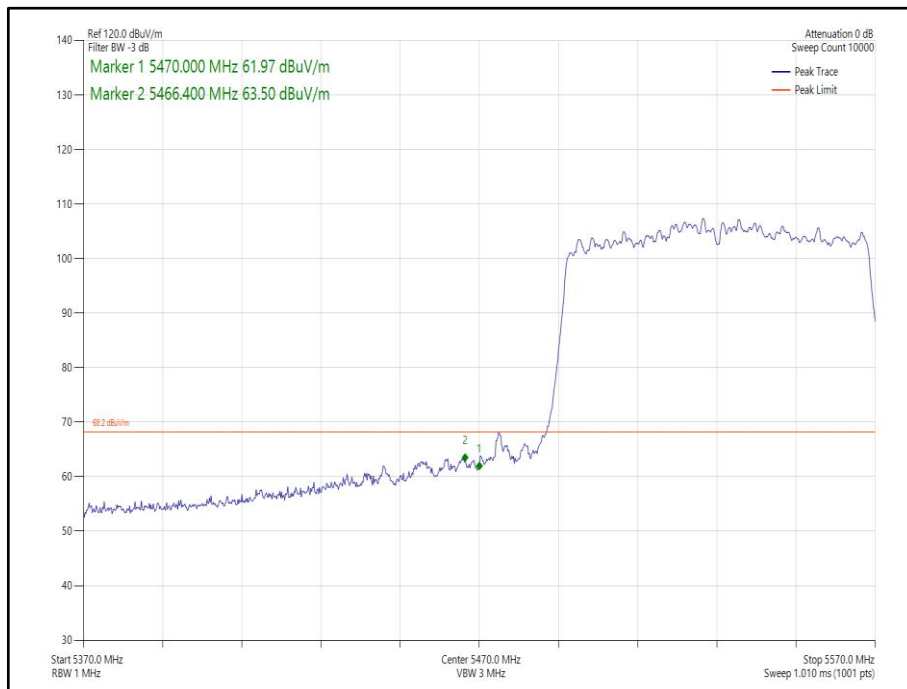

**Figure 249 - 802.11ac VHT80 CDD, Cores 0-1 - 5530 MHz
Band Edge Frequency 5470 MHz**