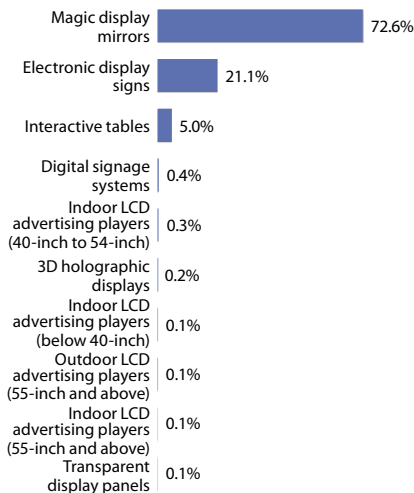

Electronic displays

Buyer demand trends are taken from buyer and supplier activity in the featured product group on GlobalSources.com in the month preceding publication of this magazine.

1. **Buyer requests** track total inquiries from our independently verified worldwide community of more than 1 million buyers.
   - **Product profiles** represent the total number of unique products available from export-ready suppliers in our easily searchable catalogs.
   - **New product postings** indicate the number of new product profiles added to our website by suppliers during the period.
2. For these and thousands of other categories, visit Global Sources online and sign up for Product Alerts to receive the latest supplier postings. Use the website's Product Search function to find hundreds of products and send inquiries directly to verified exporters.

Top buyer requests