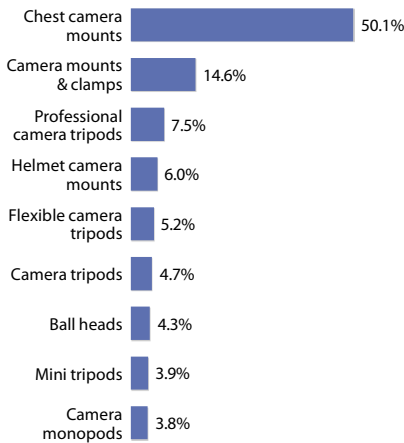

Camera tripods & adapters

Buyer demand trends are taken from buyer and supplier activity in the featured product group on GlobalSources.com in the month preceding publication of this magazine.

1. **Buyer requests** track total inquiries from our independently verified worldwide community of more than 1 million buyers.
   - **Product profiles** represent the total number of unique products available from export-ready suppliers in our easily searchable catalogs.
   - **New product postings** indicate the number of new product profiles added to our website by suppliers during the period.
2. For these and thousands of other categories, visit Global Sources online and sign up for Product Alerts to receive the latest supplier postings. Use the website's Product Search function to find hundreds of products and send inquiries directly to verified exporters.

Top buyer requests