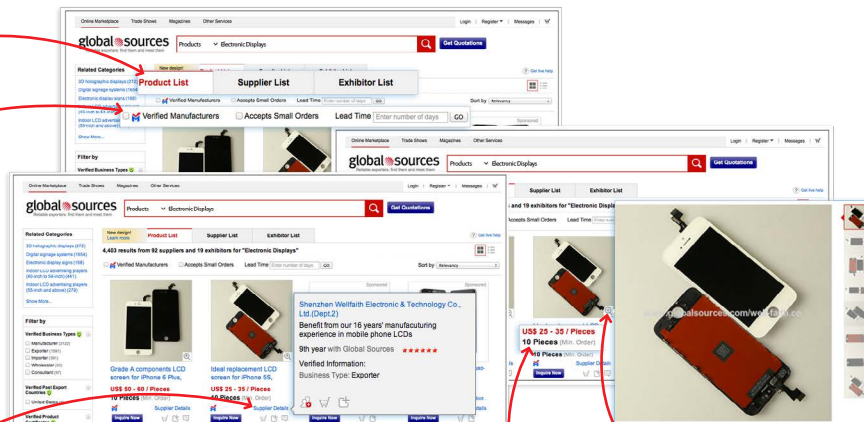

Top buyer requests

Top product profiles

Top new product postings

Find the products you want *faster...*

Select a list of products, suppliers or exhibitors

Filter for verified manufacturers, your order size, or matching turnaround times

Top buyer requests

Top product profiles

Top new product postings

Find the products you want *faster*...

Select a list of products, suppliers or exhibitors

Filter for verified manufacturers, your order size, or matching turnaround times

Mouse over "Supplier Details" for more information

Compare prices and minimum order quantities

View product photos

Source smarter with Global Sources

At Global Sources, our No. 1 priority is the protection of our buyers' interests and businesses. The following describes our supplier verification related systems, processes and icons.