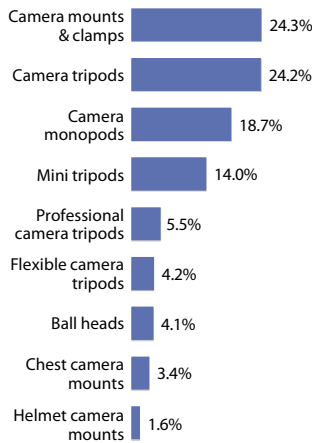

Top product profiles