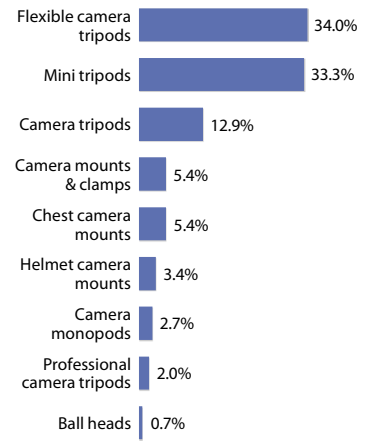

Top new product postings