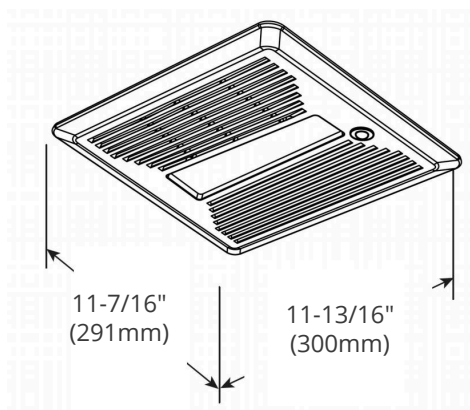

DIMENSIONS

Reference	QTY.	Remarks	Project:
			Location:
			Architect:
			Engineer:
			Contractor:
			Submitted by:
			Date:

ORTECH reserves the right to modify at any time, without notice, any or all of our product's features, designs, components and specifications to meet market changes.