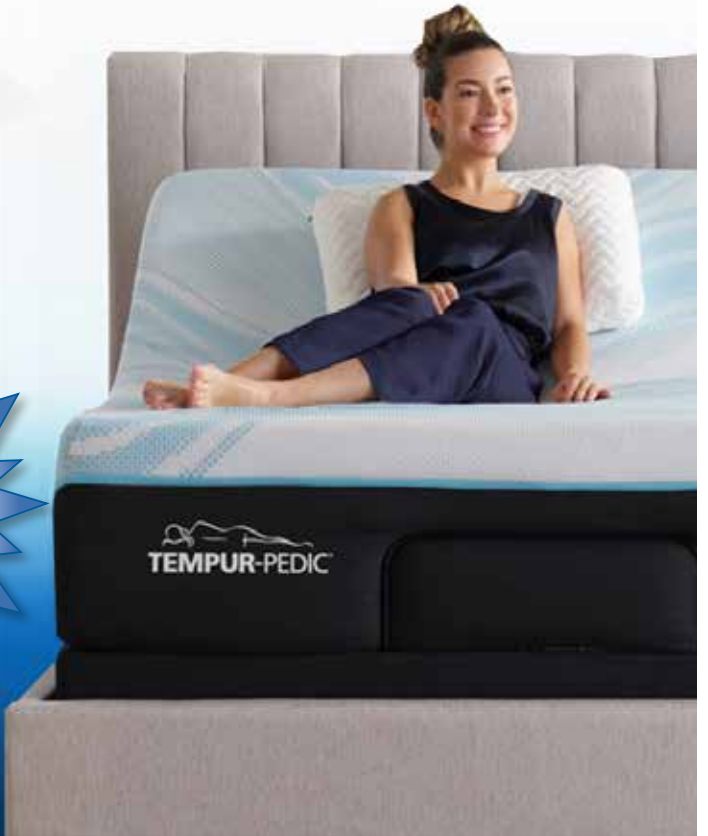

THE BIGGEST

SALE OF THE YEAR

SAVE UP TO **$700***

on select adjustable mattress sets