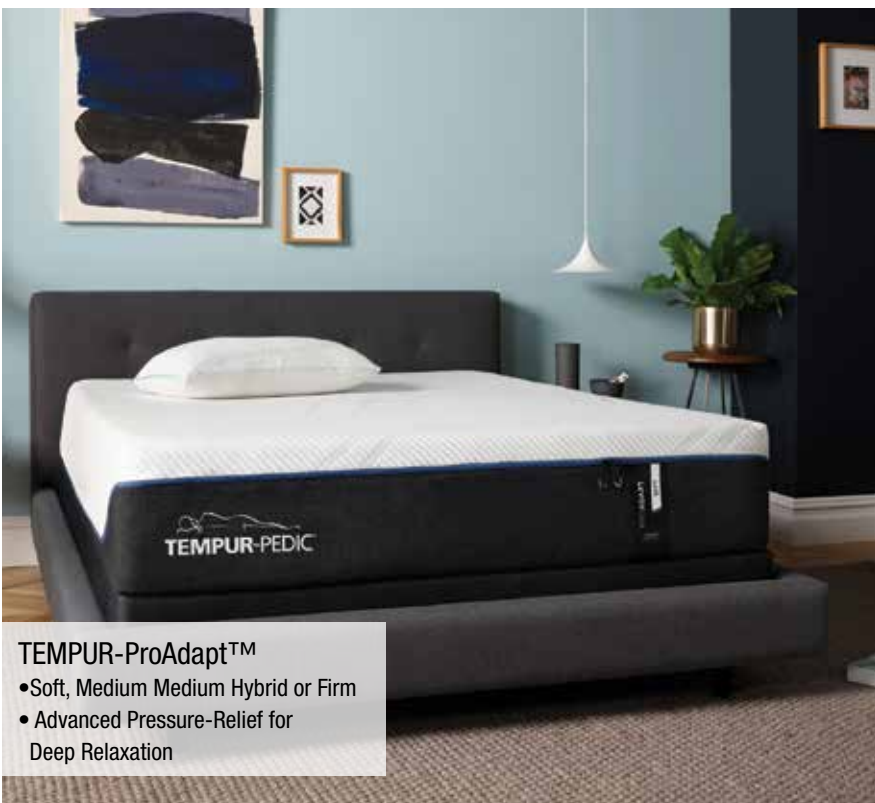

TEMPUR-LuxeAdapt™
• Soft or Firm
• Featuring TEMPUR-APR material

AMERICA'S CELEBRATION

TEMPUR-ProAdapt™
• Soft, Medium Medium Hybrid or Firm
• Advanced Pressure-Relief for Deep Relaxation