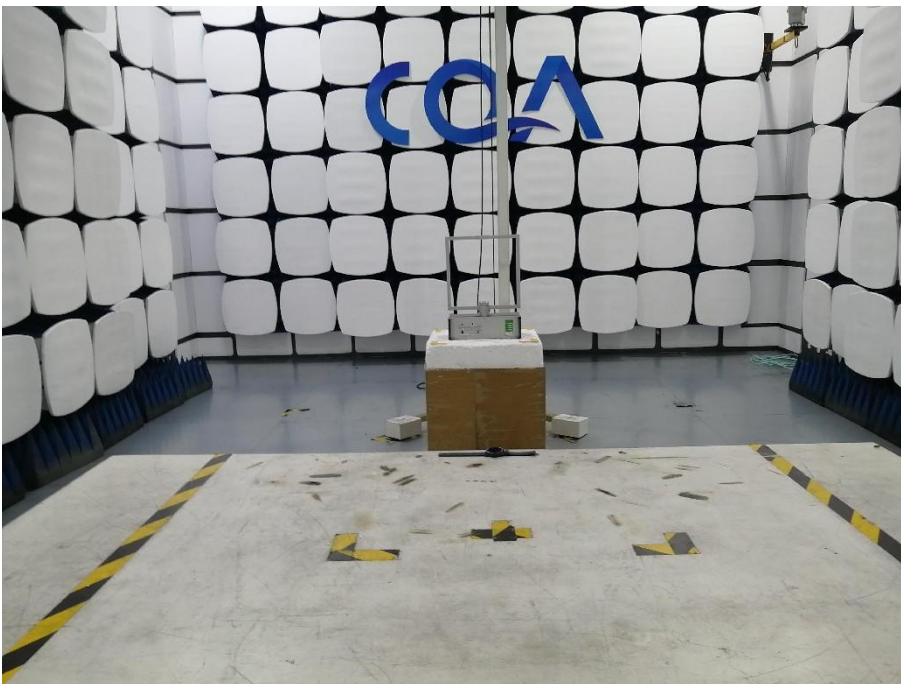

1 Photographs - EUT Test Setup

1.1 Radiated Spurious Emission Test Setup

9kHz~30MHz:

30MHz~1GHz:

Above 1GHz:

1.2 Conducted Emission