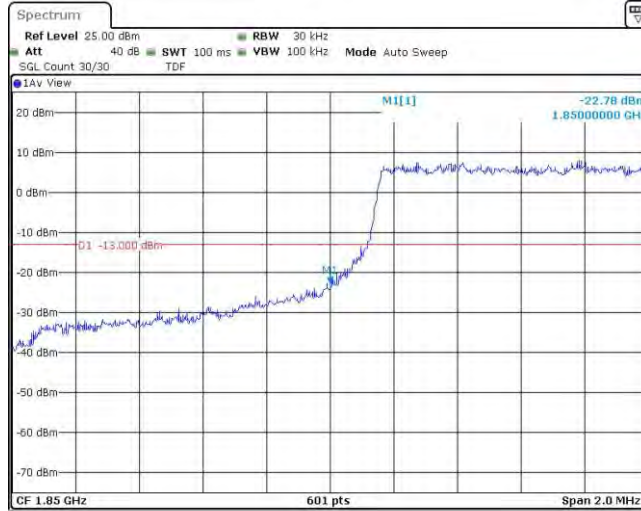

Band2-1.4MHz-QPSK-18607-6RB#0