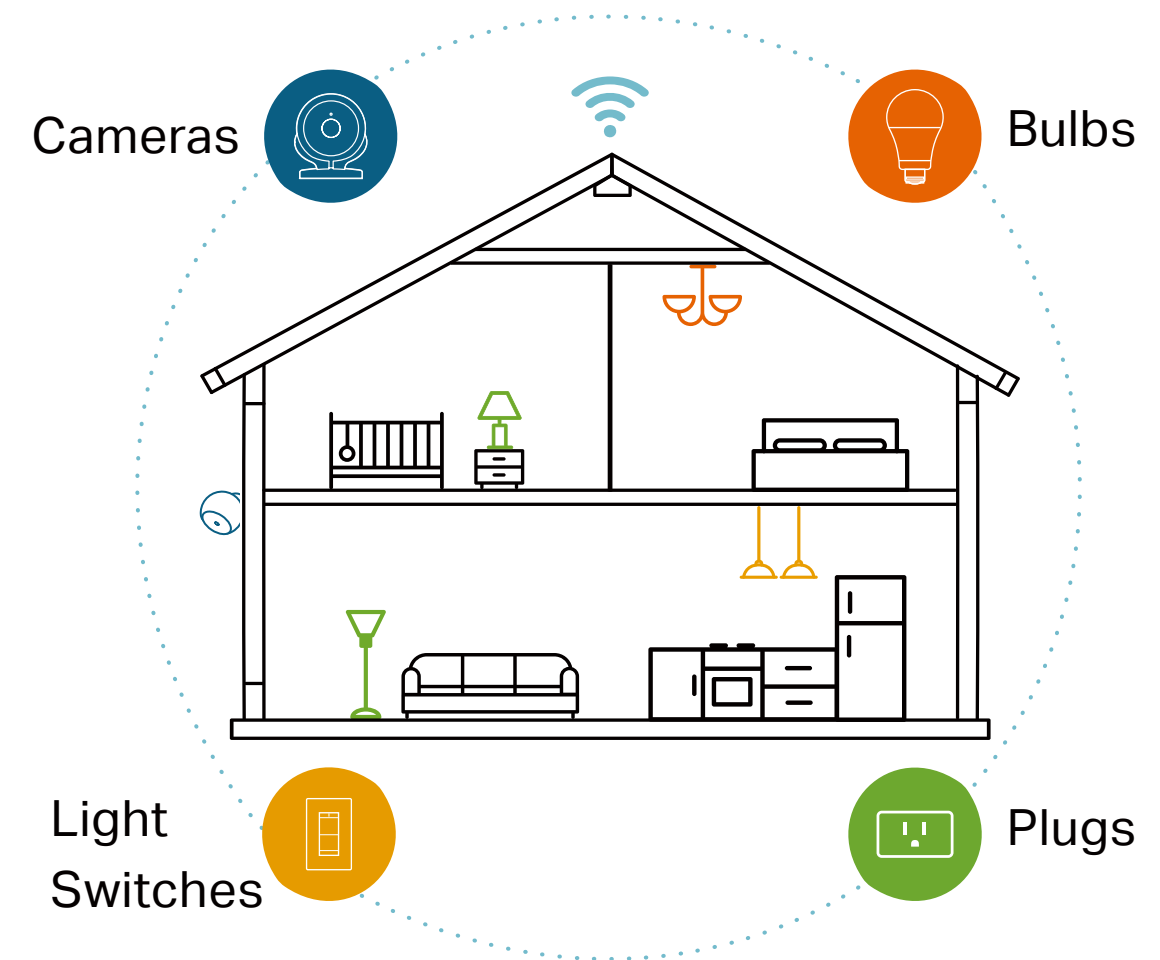

Kasa Smart Light Bulb

Multicolor

KL130

Remote Control

Scheduling

No Hub Required

Voice Control

Highlights

Multi-scene

Create multiple scenes like theater scene, party scene or sleeping scene with different settings for various occasions, and tap yours when you want the light your way.

Highlights

Schedules

Use your Kasa Smart app to schedule your light bulb to automatically switch on and off when you're home or away.

Your Home. One App.

With the Kasa Smart app, you can easily access and control smart plugs, cameras, light switches, bulbs and more. Checking in on your home is only a few taps away.

Learn more at tp-link.com/smarthome

Features

Ease of Use

- No Hub Required – Connect to your existing Wi-Fi router with no extra hub required
- Remote Control – Control your smart bulbs from anywhere with the free Kasa app
- Scheduling – Set schedules to turn on/off the smart bulbs at any chosen time for your convenience
- Multi-scene – Save your light settings as different scenes to enjoy instant access to them
- Auto White – Set your bulb to automatically adjust its color temperature to match natural light patterns from dawn to dusk