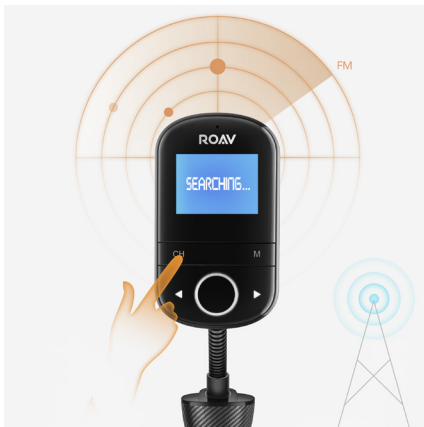

SmartCharge F3

The Smarter Way to Drive

Roav SmartCharge F3

Roav SmartCharge F3 brings Bluetooth connectivity to any car and faster charging to your smartphone. With automatic FM scanning of unoccupied frequencies and a 1.44" display, it's easier than ever to broadcast music and calls from your phone to hear it through your car's sound system.

-  Broadcast Your Playlist
-  Make Hands-Free Calls
-  Frequency Control
-  Bluetooth 4.2
-  Dedicated App
-  4 Audio Sources
-  Quick Charge 3.0
-  Car Locator

Bluetooth: V4.2, AD2P, HFP, AVCRP, BLE
FM: QN8007 (87.5MHz-108MHz)
USB Ports: 2
Quick Charge Output: 3.6V-6.5V/3A, 6.5V-9V/2A, 9V-12V/1.5A
USB Drive: 8~128GB, exFAT, FAT16, FAT32
microSD Card: 8~128GB, exFAT, FAT16, FAT32
Aux-Out: 3.5 mm