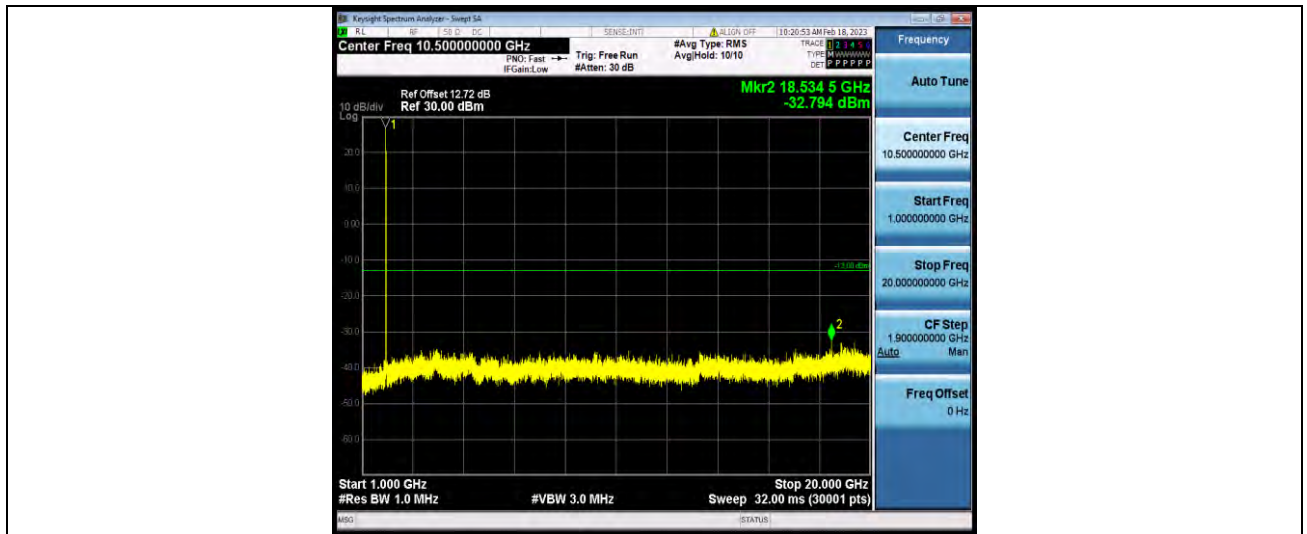

BUREAU
VERITAS

Test Report No.: W7L-P22120012RF03

BV 7Layers Communications Technology
(Shenzhen) Co., Ltd

No.B102, Dazu Chuangxin Mansion, North of Beihuan
Avenue, North Area, Hi-Tech Industrial Park, Nanshan
District, Shenzhen, Guangdong, China

Tel: +86 755 8869 6566
Fax: +86 755 8869 6577
Email: customerservice.sw@bureauveritas.com