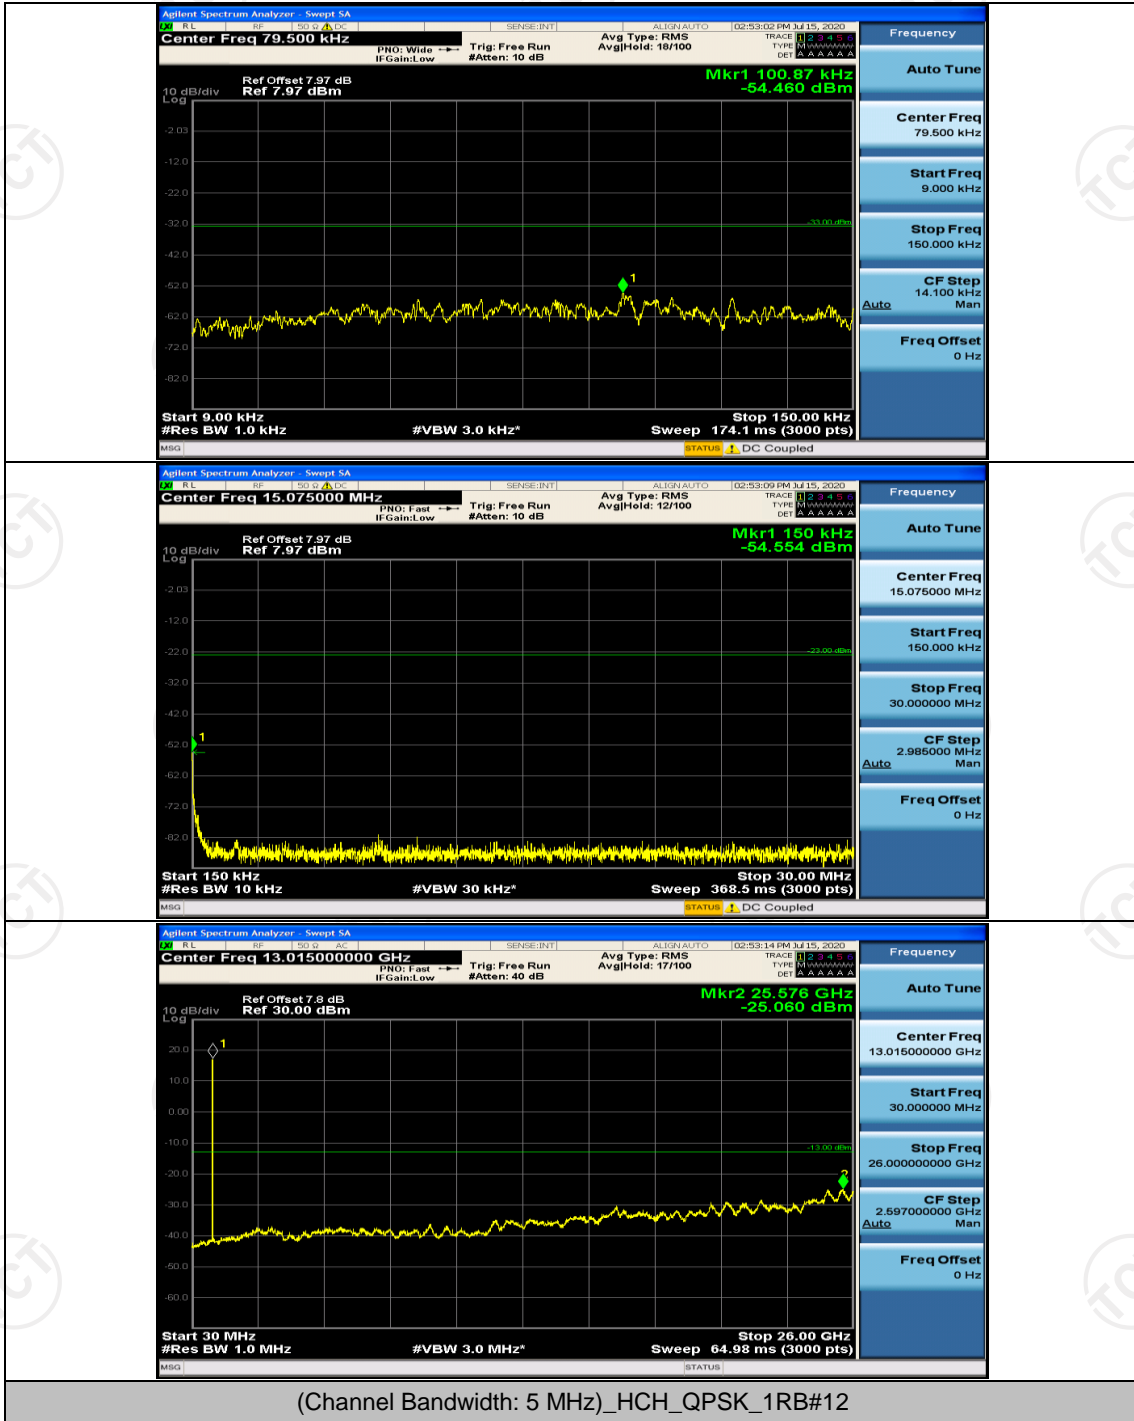

Channel Bandwidth: 5 MHz

(Channel Bandwidth: 5 MHz)_MCH_QPSK_1RB#0

(Channel Bandwidth: 5 MHz)_HCH_QPSK_1RB#0

(Channel Bandwidth: 5 MHz)_LCH_16QAM_1RB#0

(Channel Bandwidth: 5 MHz)_MCH_16QAM_1RB#0

(Channel Bandwidth: 5 MHz)_HCH_16QAM_1RB#0

Channel Bandwidth: 10 MHz

Channel Bandwidth: 10 MHz_LCH_QPSK_1RB#0

Channel Bandwidth: 10 MHz_MCH_QPSK_1RB#0

Channel Bandwidth: 10 MHz_HCH_QPSK_1RB#0

Channel Bandwidth: 10 MHz_LCH_16QAM_1RB#0