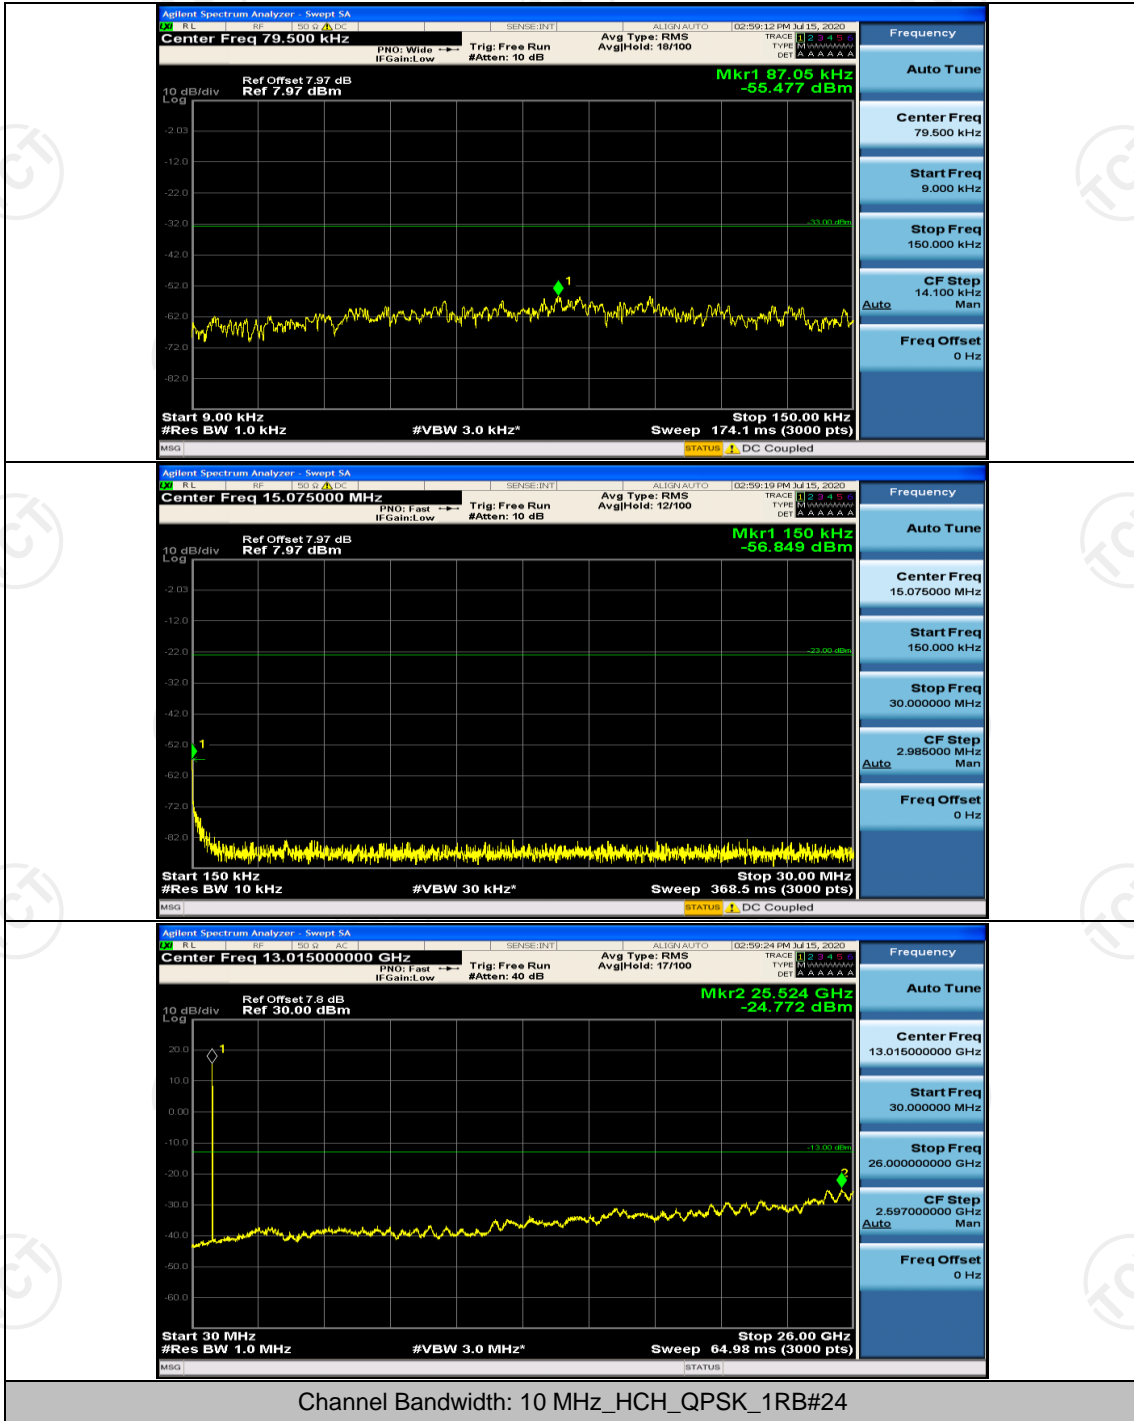

Channel Bandwidth: 5 MHz

(Channel Bandwidth: 5 MHz)_MCH_QPSK_1RB#0

(Channel Bandwidth: 5 MHz)_HCH_QPSK_1RB#0

(Channel Bandwidth: 5 MHz)_LCH_16QAM_1RB#0

(Channel Bandwidth: 5 MHz)_MCH_16QAM_1RB#0

(Channel Bandwidth: 5 MHz)_HCH_16QAM_1RB#0

Channel Bandwidth: 10 MHz

Channel Bandwidth: 10 MHz_LCH_QPSK_1RB#0

Channel Bandwidth: 10 MHz_MCH_QPSK_1RB#0

Channel Bandwidth: 10 MHz_HCH_QPSK_1RB#0

Channel Bandwidth: 10 MHz_LCH_16QAM_1RB#0