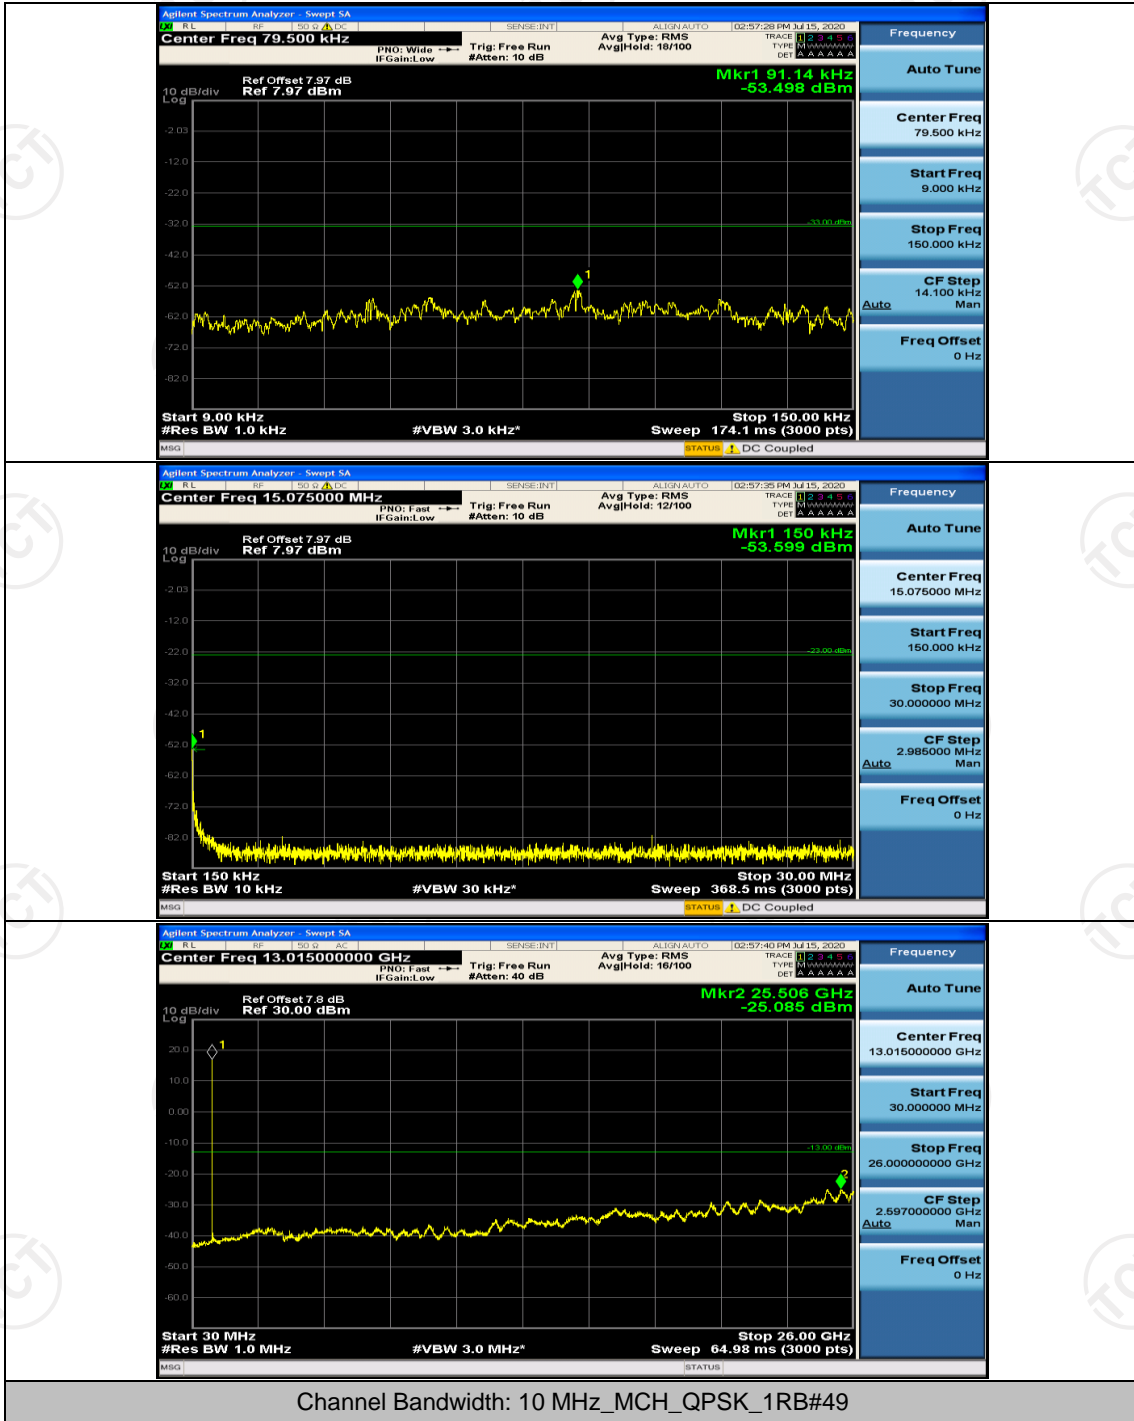

Channel Bandwidth: 5 MHz

(Channel Bandwidth: 5 MHz)_MCH_QPSK_1RB#0

(Channel Bandwidth: 5 MHz)_HCH_QPSK_1RB#0

(Channel Bandwidth: 5 MHz)_LCH_16QAM_1RB#0

(Channel Bandwidth: 5 MHz)_MCH_16QAM_1RB#0

(Channel Bandwidth: 5 MHz)_HCH_16QAM_1RB#0

Channel Bandwidth: 10 MHz

Channel Bandwidth: 10 MHz_LCH_QPSK_1RB#0

Channel Bandwidth: 10 MHz_MCH_QPSK_1RB#0

Channel Bandwidth: 10 MHz_HCH_QPSK_1RB#0

Channel Bandwidth: 10 MHz_LCH_16QAM_1RB#0