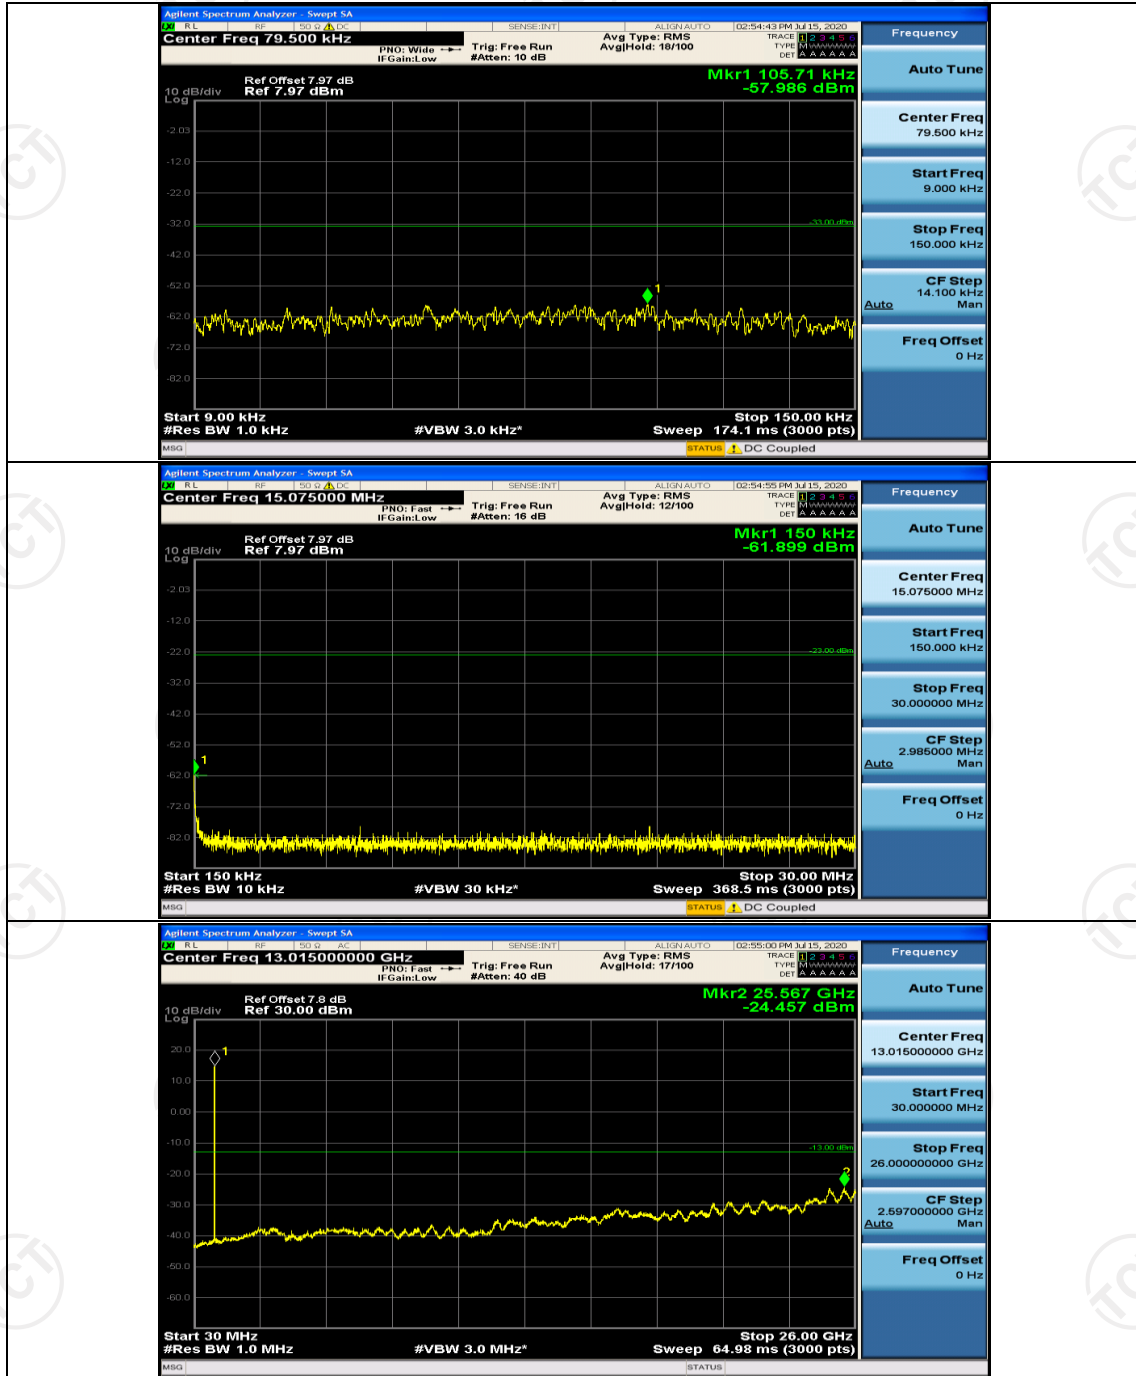

Channel Bandwidth: 5 MHz

(Channel Bandwidth: 5 MHz)_MCH_QPSK_1RB#0

(Channel Bandwidth: 5 MHz)_HCH_QPSK_1RB#0

(Channel Bandwidth: 5 MHz)_LCH_16QAM_1RB#0

(Channel Bandwidth: 5 MHz)_MCH_16QAM_1RB#0

(Channel Bandwidth: 5 MHz)_HCH_16QAM_1RB#0

Channel Bandwidth: 10 MHz

Channel Bandwidth: 10 MHz_LCH_QPSK_1RB#0

Channel Bandwidth: 10 MHz_MCH_QPSK_1RB#0

Channel Bandwidth: 10 MHz_HCH_QPSK_1RB#0

Channel Bandwidth: 10 MHz_LCH_16QAM_1RB#0