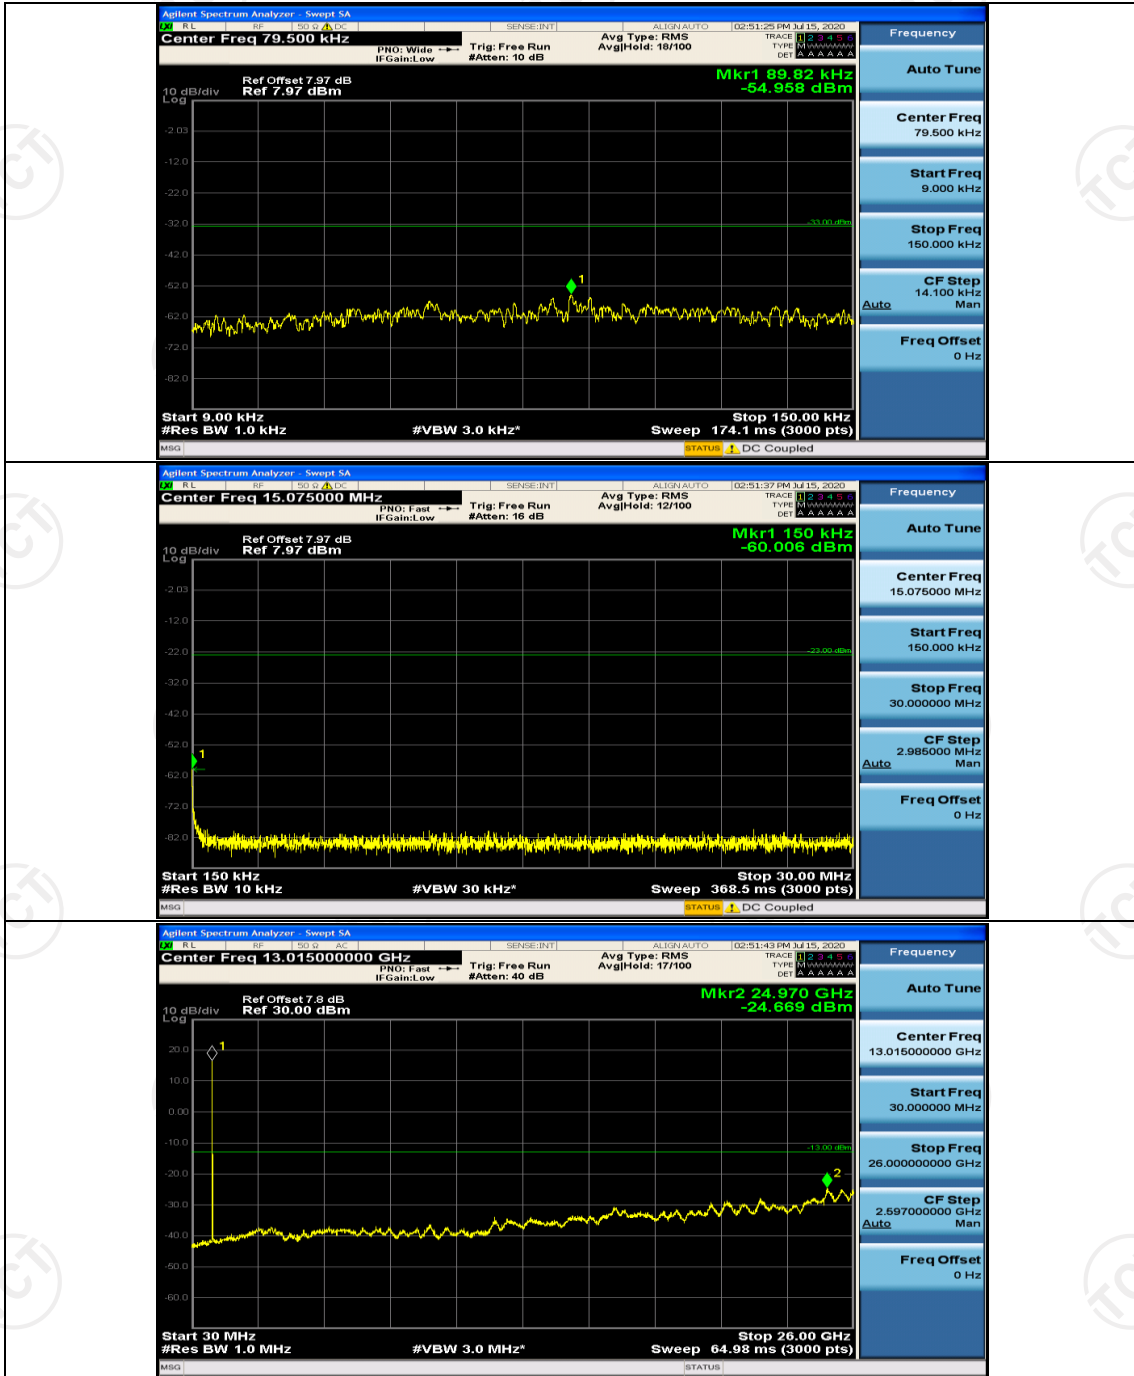

Channel Bandwidth: 5 MHz

(Channel Bandwidth: 5 MHz)_MCH_QPSK_1RB#0

(Channel Bandwidth: 5 MHz)_HCH_QPSK_1RB#0

(Channel Bandwidth: 5 MHz)_LCH_16QAM_1RB#0

(Channel Bandwidth: 5 MHz)_MCH_16QAM_1RB#0

(Channel Bandwidth: 5 MHz)_HCH_16QAM_1RB#0

Channel Bandwidth: 10 MHz

Channel Bandwidth: 10 MHz_LCH_QPSK_1RB#0

Channel Bandwidth: 10 MHz_MCH_QPSK_1RB#0

Channel Bandwidth: 10 MHz_HCH_QPSK_1RB#0

Channel Bandwidth: 10 MHz_LCH_16QAM_1RB#0