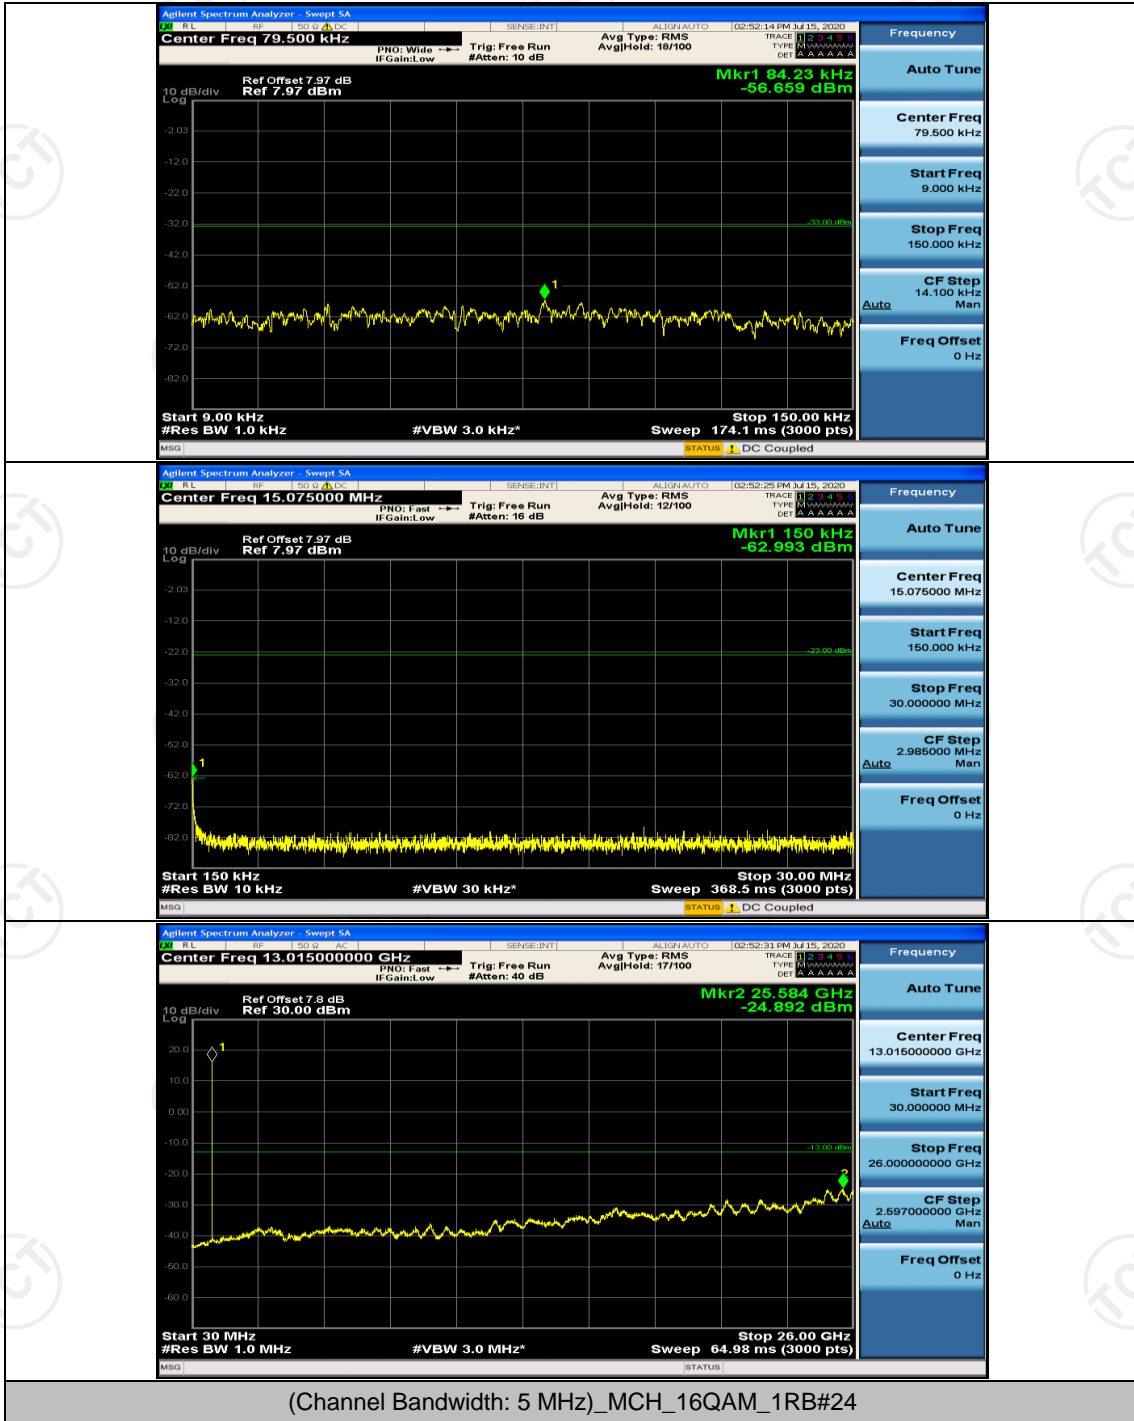

Channel Bandwidth: 5 MHz

(Channel Bandwidth: 5 MHz)_MCH_QPSK_1RB#0

(Channel Bandwidth: 5 MHz)_HCH_QPSK_1RB#0

(Channel Bandwidth: 5 MHz)_LCH_16QAM_1RB#0

(Channel Bandwidth: 5 MHz)_MCH_16QAM_1RB#0

(Channel Bandwidth: 5 MHz)_HCH_16QAM_1RB#0

Channel Bandwidth: 10 MHz

Channel Bandwidth: 10 MHz_LCH_QPSK_1RB#0

Channel Bandwidth: 10 MHz_MCH_QPSK_1RB#0

Channel Bandwidth: 10 MHz_HCH_QPSK_1RB#0

Channel Bandwidth: 10 MHz_LCH_16QAM_1RB#0