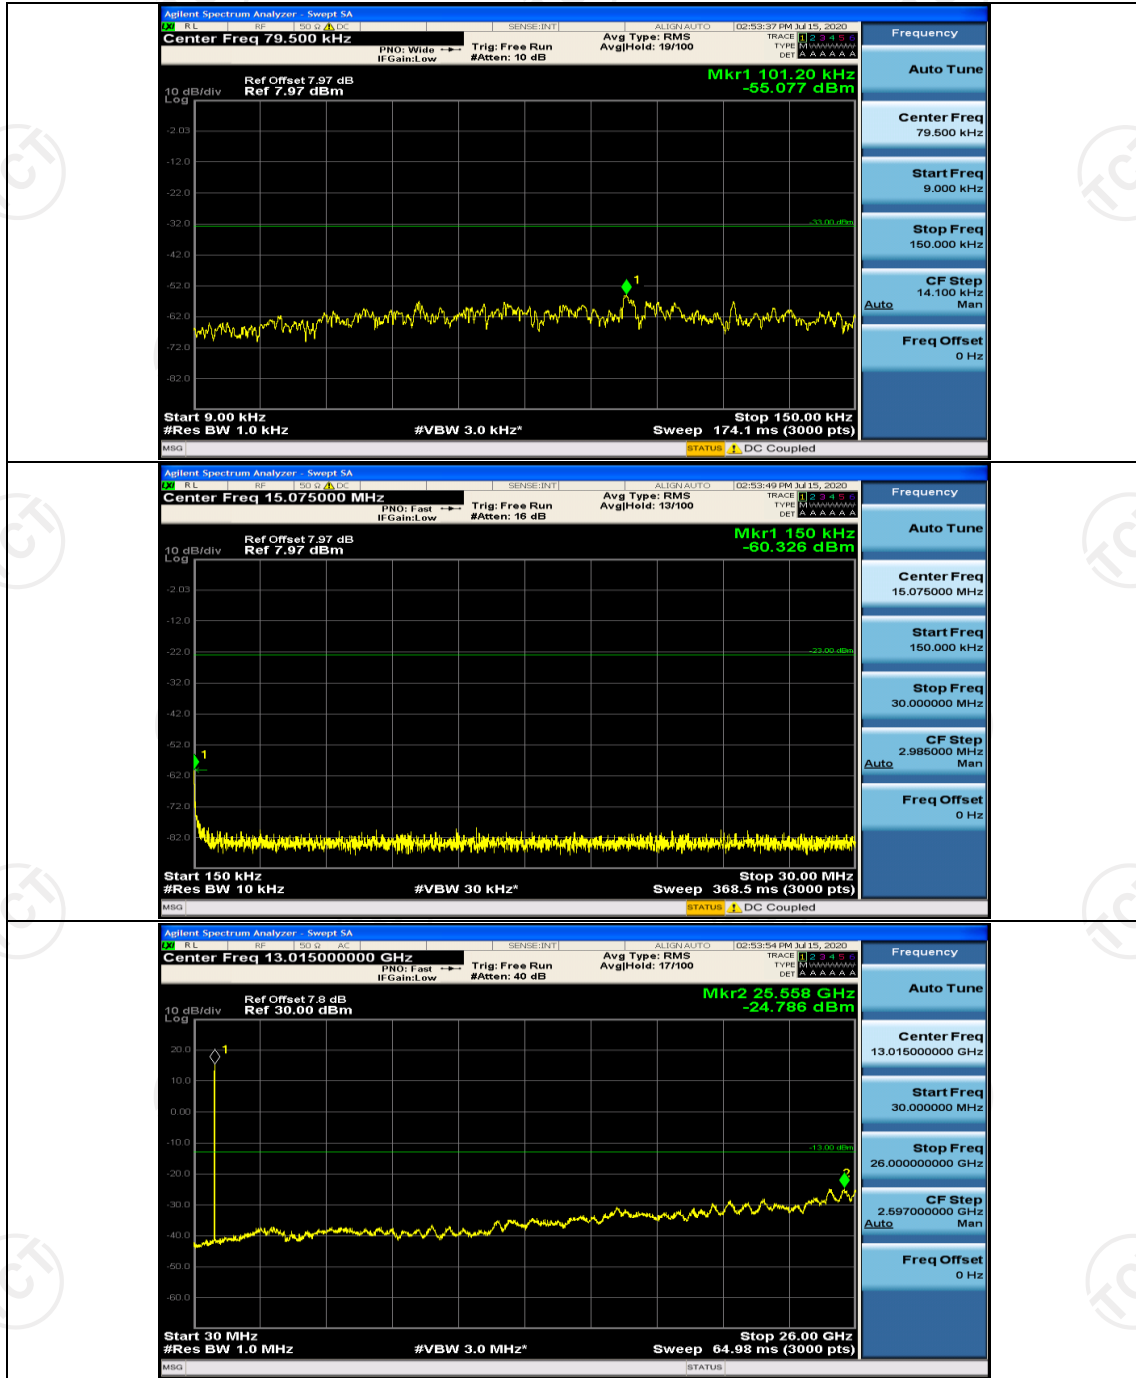

Channel Bandwidth: 5 MHz

(Channel Bandwidth: 5 MHz)_MCH_QPSK_1RB#0

(Channel Bandwidth: 5 MHz)_HCH_QPSK_1RB#0

(Channel Bandwidth: 5 MHz)_LCH_16QAM_1RB#0

(Channel Bandwidth: 5 MHz)_MCH_16QAM_1RB#0

(Channel Bandwidth: 5 MHz)_HCH_16QAM_1RB#0

Channel Bandwidth: 10 MHz

Channel Bandwidth: 10 MHz_LCH_QPSK_1RB#0

Channel Bandwidth: 10 MHz_MCH_QPSK_1RB#0

Channel Bandwidth: 10 MHz_HCH_QPSK_1RB#0

Channel Bandwidth: 10 MHz_LCH_16QAM_1RB#0