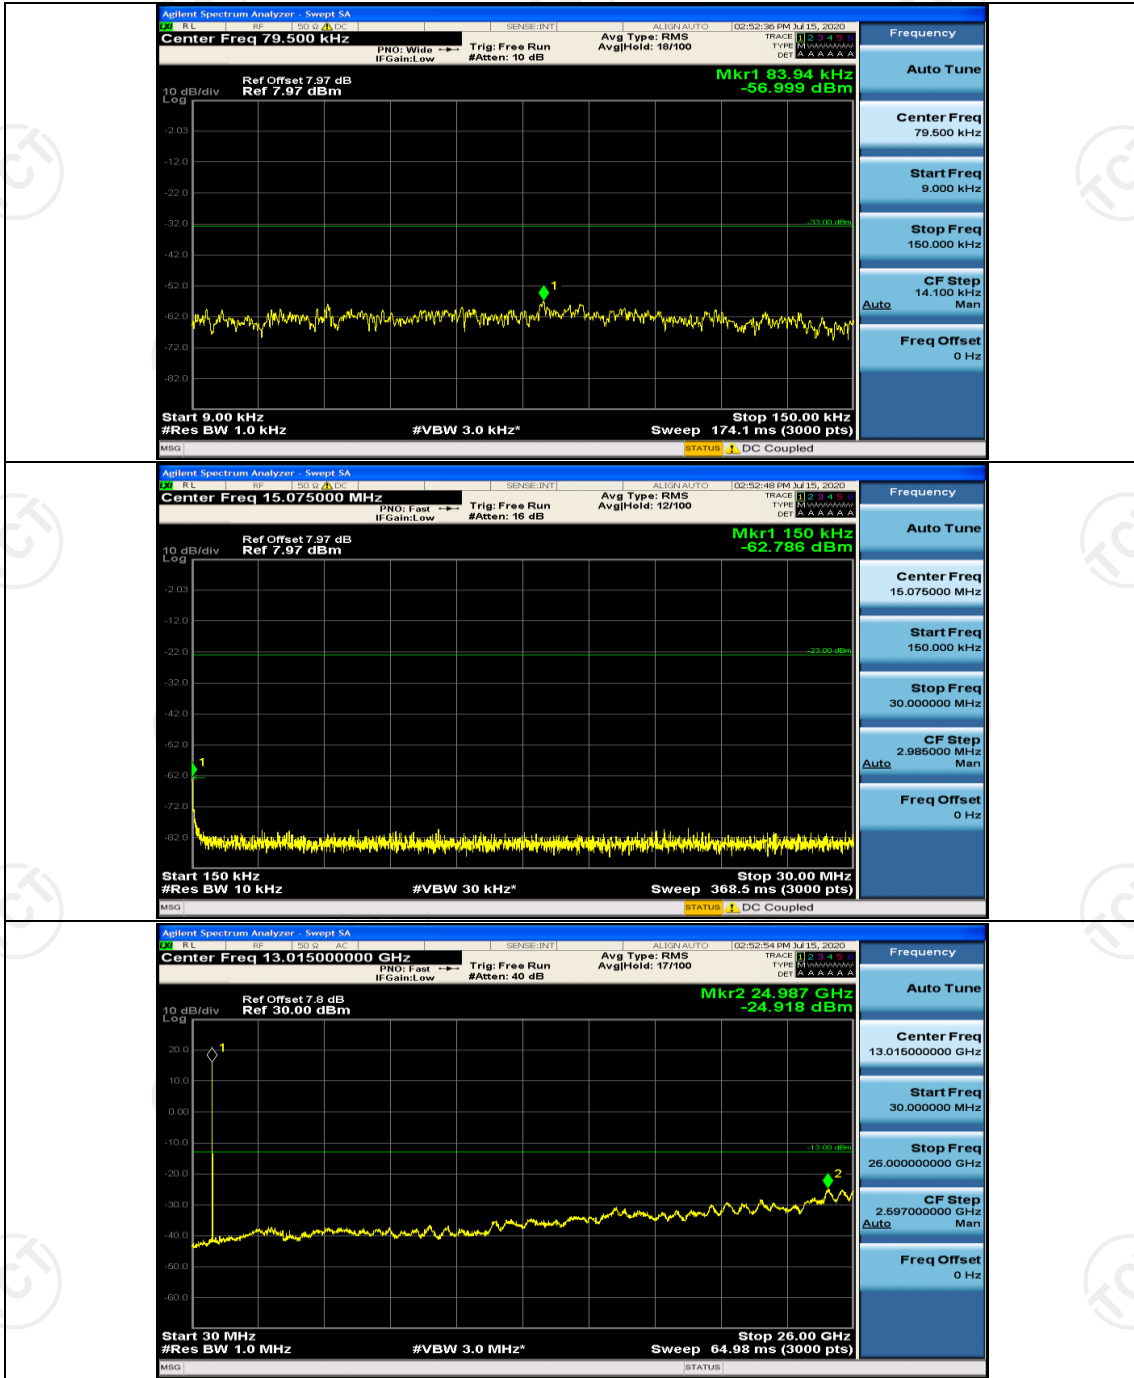

Channel Bandwidth: 5 MHz

(Channel Bandwidth: 5 MHz)_MCH_QPSK_1RB#0

(Channel Bandwidth: 5 MHz)_HCH_QPSK_1RB#0

(Channel Bandwidth: 5 MHz)_LCH_16QAM_1RB#0

(Channel Bandwidth: 5 MHz)_MCH_16QAM_1RB#0

(Channel Bandwidth: 5 MHz)_HCH_16QAM_1RB#0

Channel Bandwidth: 10 MHz

Channel Bandwidth: 10 MHz_LCH_QPSK_1RB#0

Channel Bandwidth: 10 MHz_MCH_QPSK_1RB#0

Channel Bandwidth: 10 MHz_HCH_QPSK_1RB#0

Channel Bandwidth: 10 MHz_LCH_16QAM_1RB#0