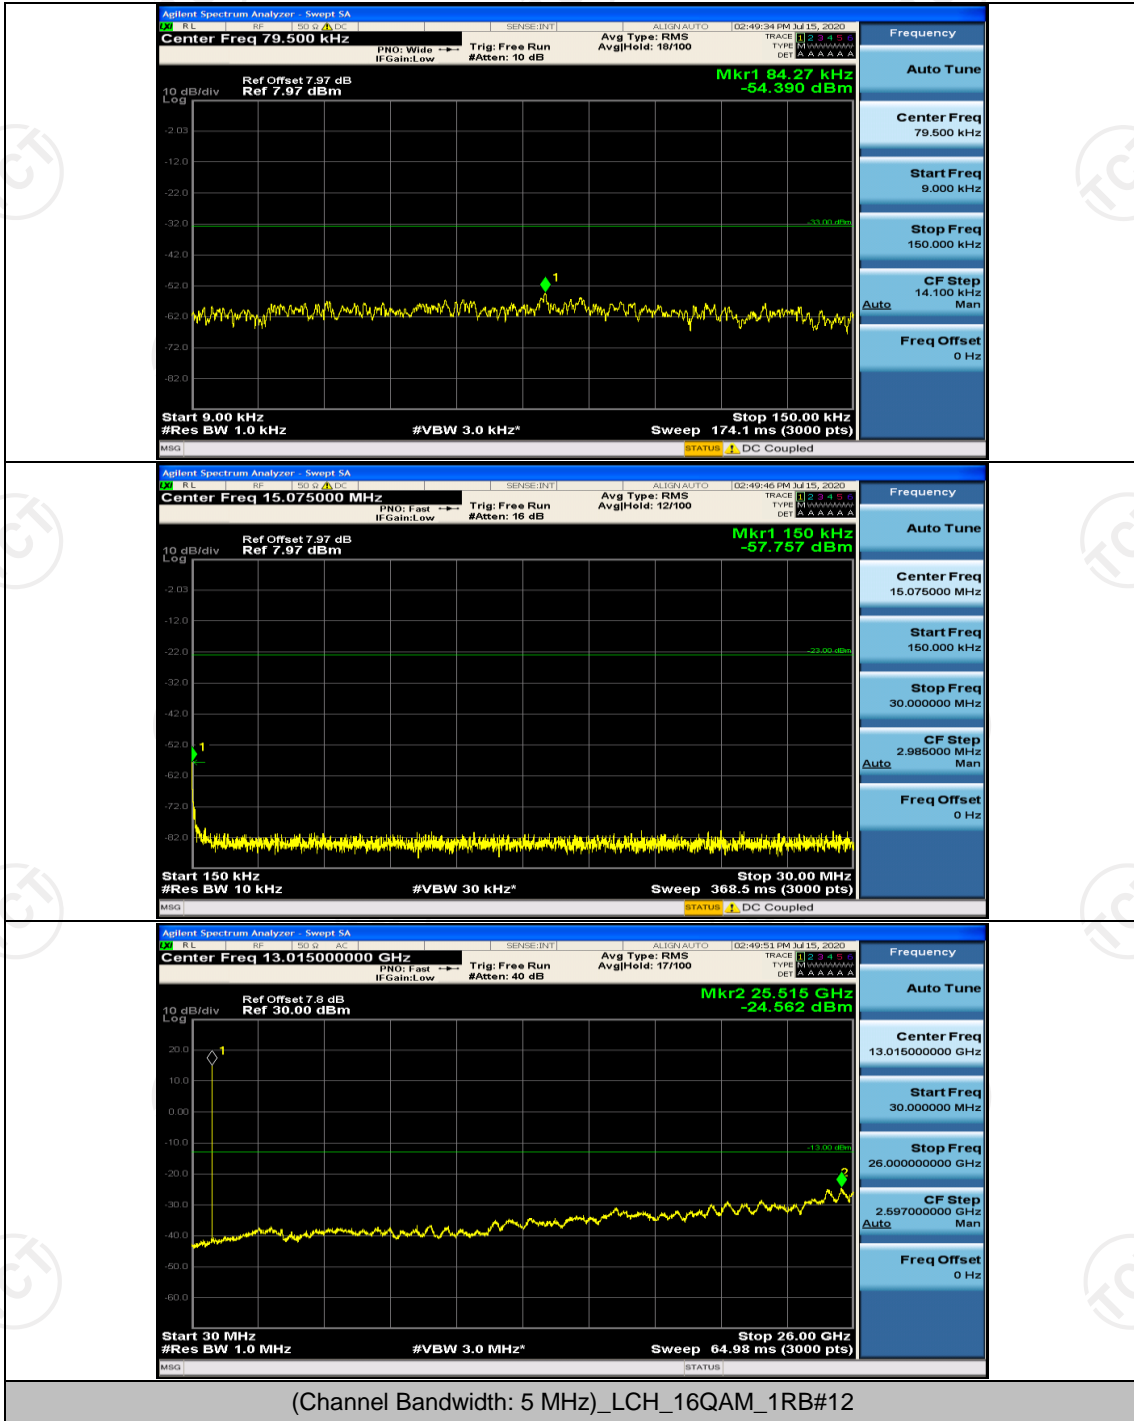

Channel Bandwidth: 5 MHz

(Channel Bandwidth: 5 MHz)_MCH_QPSK_1RB#0

(Channel Bandwidth: 5 MHz)_HCH_QPSK_1RB#0

(Channel Bandwidth: 5 MHz)_LCH_16QAM_1RB#0

(Channel Bandwidth: 5 MHz)_MCH_16QAM_1RB#0

(Channel Bandwidth: 5 MHz)_HCH_16QAM_1RB#0

Channel Bandwidth: 10 MHz

Channel Bandwidth: 10 MHz_LCH_QPSK_1RB#0

Channel Bandwidth: 10 MHz_MCH_QPSK_1RB#0

Channel Bandwidth: 10 MHz_HCH_QPSK_1RB#0

Channel Bandwidth: 10 MHz_LCH_16QAM_1RB#0