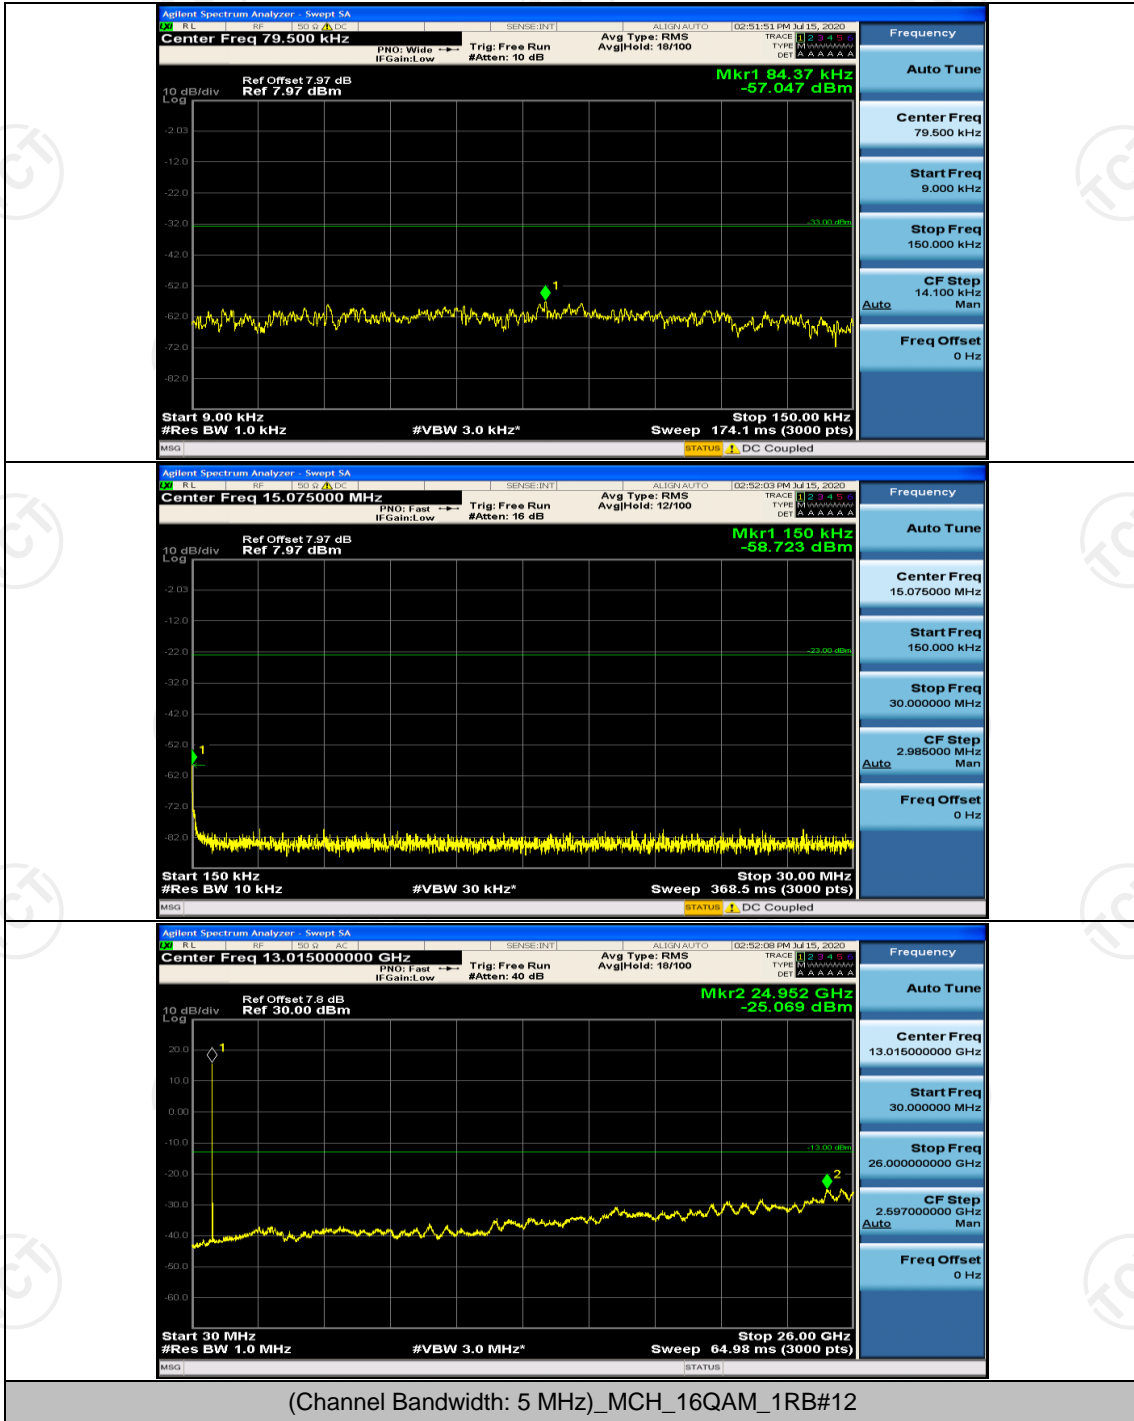

Channel Bandwidth: 5 MHz

(Channel Bandwidth: 5 MHz)_MCH_QPSK_1RB#0

(Channel Bandwidth: 5 MHz)_HCH_QPSK_1RB#0

(Channel Bandwidth: 5 MHz)_LCH_16QAM_1RB#0

(Channel Bandwidth: 5 MHz)_MCH_16QAM_1RB#0

(Channel Bandwidth: 5 MHz)_HCH_16QAM_1RB#0

Channel Bandwidth: 10 MHz

Channel Bandwidth: 10 MHz_LCH_QPSK_1RB#0

Channel Bandwidth: 10 MHz_MCH_QPSK_1RB#0

Channel Bandwidth: 10 MHz_HCH_QPSK_1RB#0

Channel Bandwidth: 10 MHz_LCH_16QAM_1RB#0