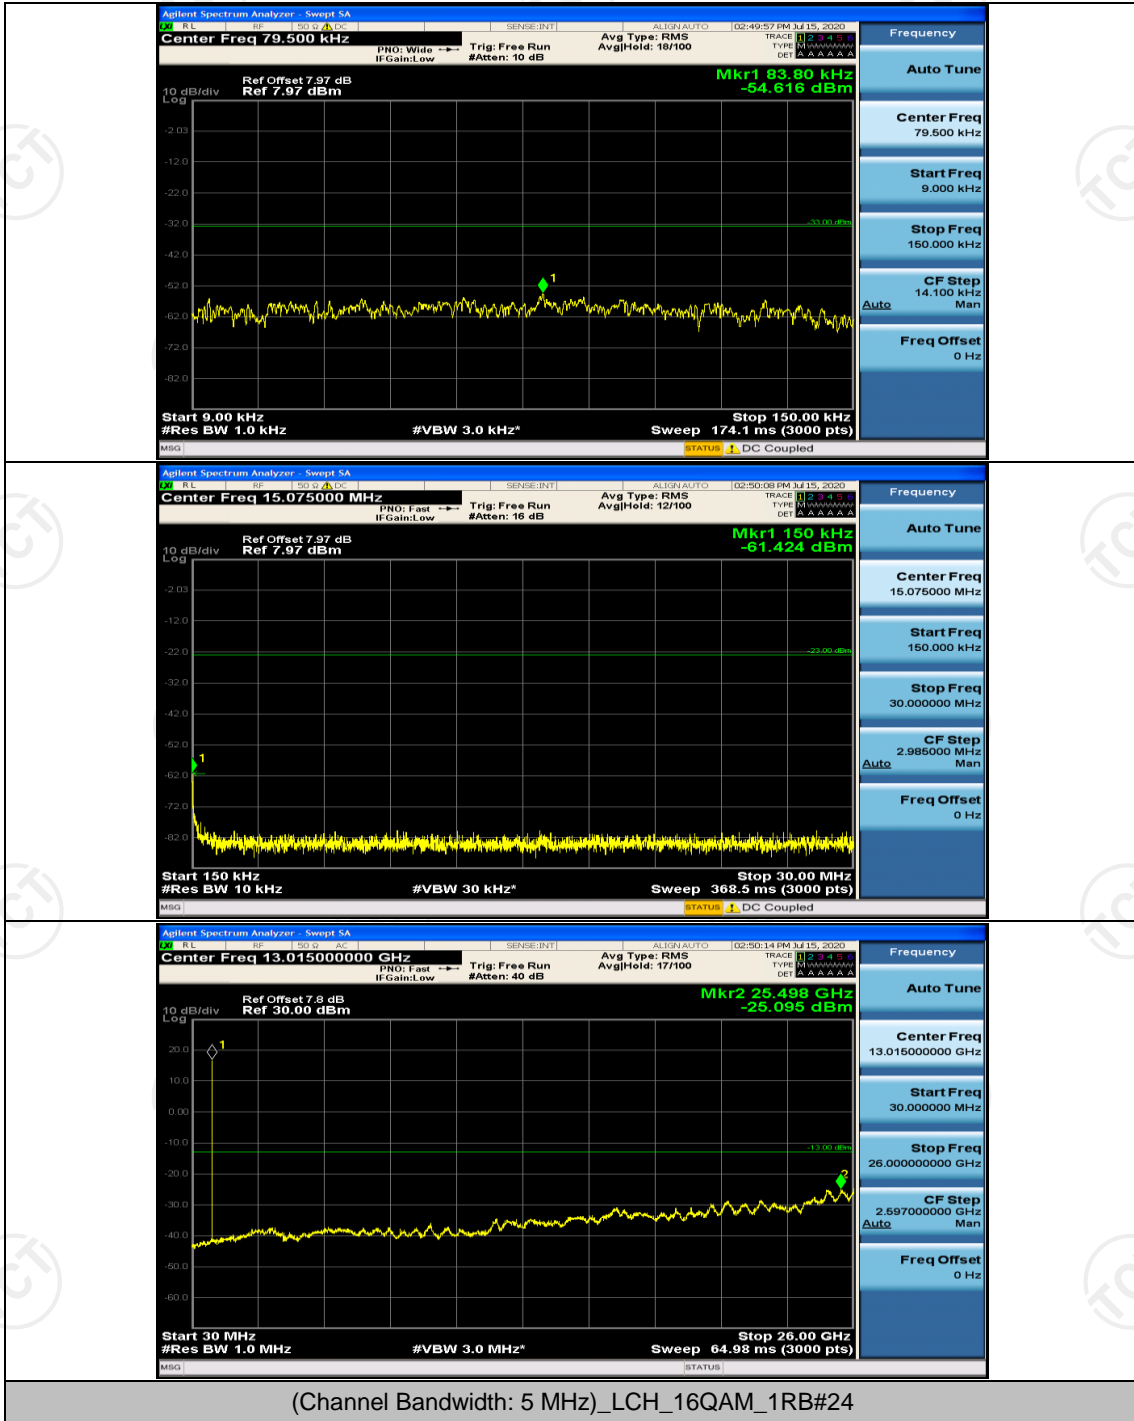

Channel Bandwidth: 5 MHz

(Channel Bandwidth: 5 MHz)_MCH_QPSK_1RB#0

(Channel Bandwidth: 5 MHz)_HCH_QPSK_1RB#0

(Channel Bandwidth: 5 MHz)_LCH_16QAM_1RB#0

(Channel Bandwidth: 5 MHz)_MCH_16QAM_1RB#0

(Channel Bandwidth: 5 MHz)_HCH_16QAM_1RB#0

Channel Bandwidth: 10 MHz

Channel Bandwidth: 10 MHz_LCH_QPSK_1RB#0

Channel Bandwidth: 10 MHz_MCH_QPSK_1RB#0

Channel Bandwidth: 10 MHz_HCH_QPSK_1RB#0

Channel Bandwidth: 10 MHz_LCH_16QAM_1RB#0