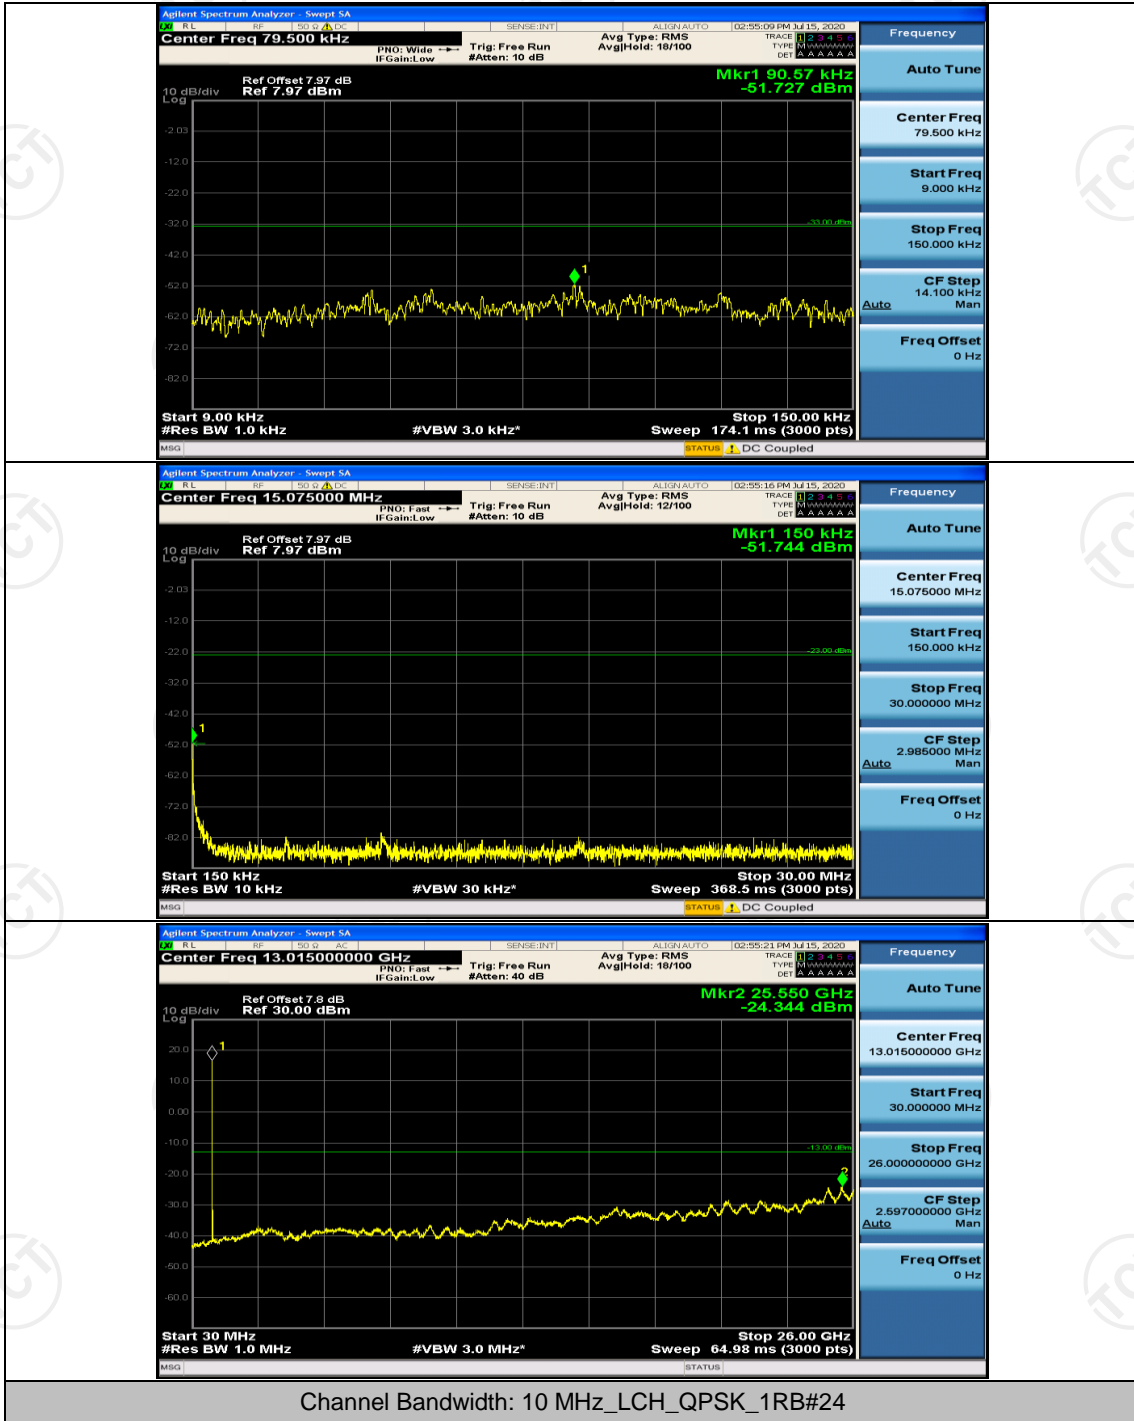

Channel Bandwidth: 5 MHz

(Channel Bandwidth: 5 MHz)_MCH_QPSK_1RB#0

(Channel Bandwidth: 5 MHz)_HCH_QPSK_1RB#0

(Channel Bandwidth: 5 MHz)_LCH_16QAM_1RB#0

(Channel Bandwidth: 5 MHz)_MCH_16QAM_1RB#0

(Channel Bandwidth: 5 MHz)_HCH_16QAM_1RB#0

Channel Bandwidth: 10 MHz

Channel Bandwidth: 10 MHz_LCH_QPSK_1RB#0

Channel Bandwidth: 10 MHz_MCH_QPSK_1RB#0

Channel Bandwidth: 10 MHz_HCH_QPSK_1RB#0

Channel Bandwidth: 10 MHz_LCH_16QAM_1RB#0