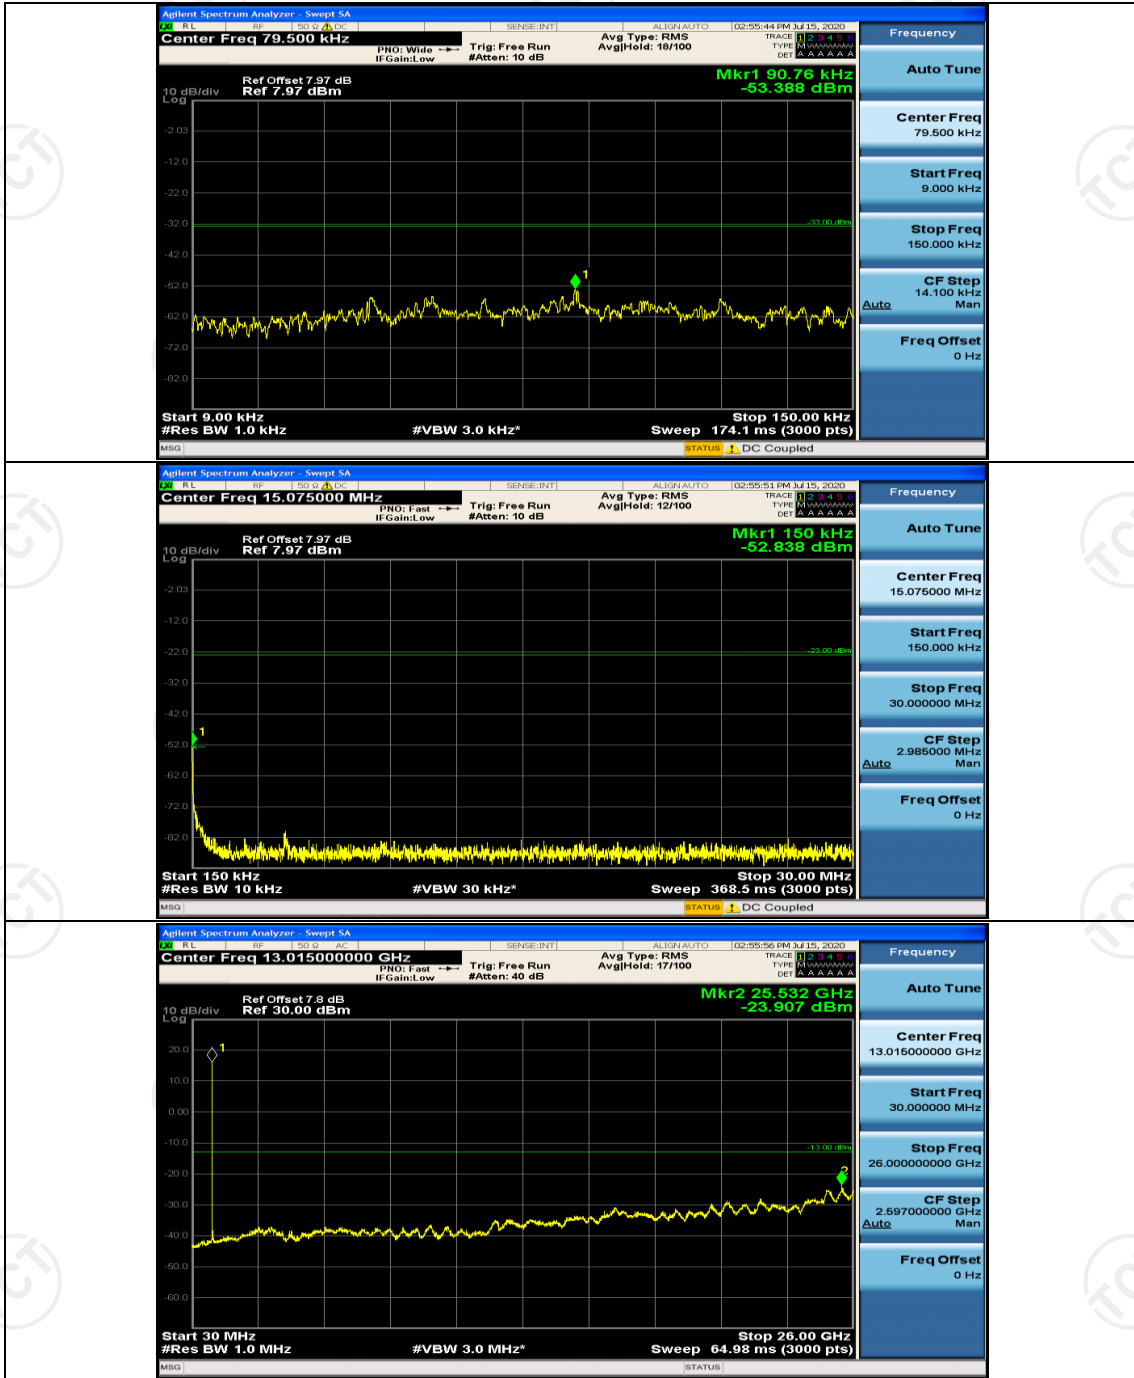

Channel Bandwidth: 5 MHz

(Channel Bandwidth: 5 MHz)_MCH_QPSK_1RB#0

(Channel Bandwidth: 5 MHz)_HCH_QPSK_1RB#0

(Channel Bandwidth: 5 MHz)_LCH_16QAM_1RB#0

(Channel Bandwidth: 5 MHz)_MCH_16QAM_1RB#0

(Channel Bandwidth: 5 MHz)_HCH_16QAM_1RB#0

Channel Bandwidth: 10 MHz

Channel Bandwidth: 10 MHz_LCH_QPSK_1RB#0

Channel Bandwidth: 10 MHz_MCH_QPSK_1RB#0

Channel Bandwidth: 10 MHz_HCH_QPSK_1RB#0

Channel Bandwidth: 10 MHz_LCH_16QAM_1RB#0