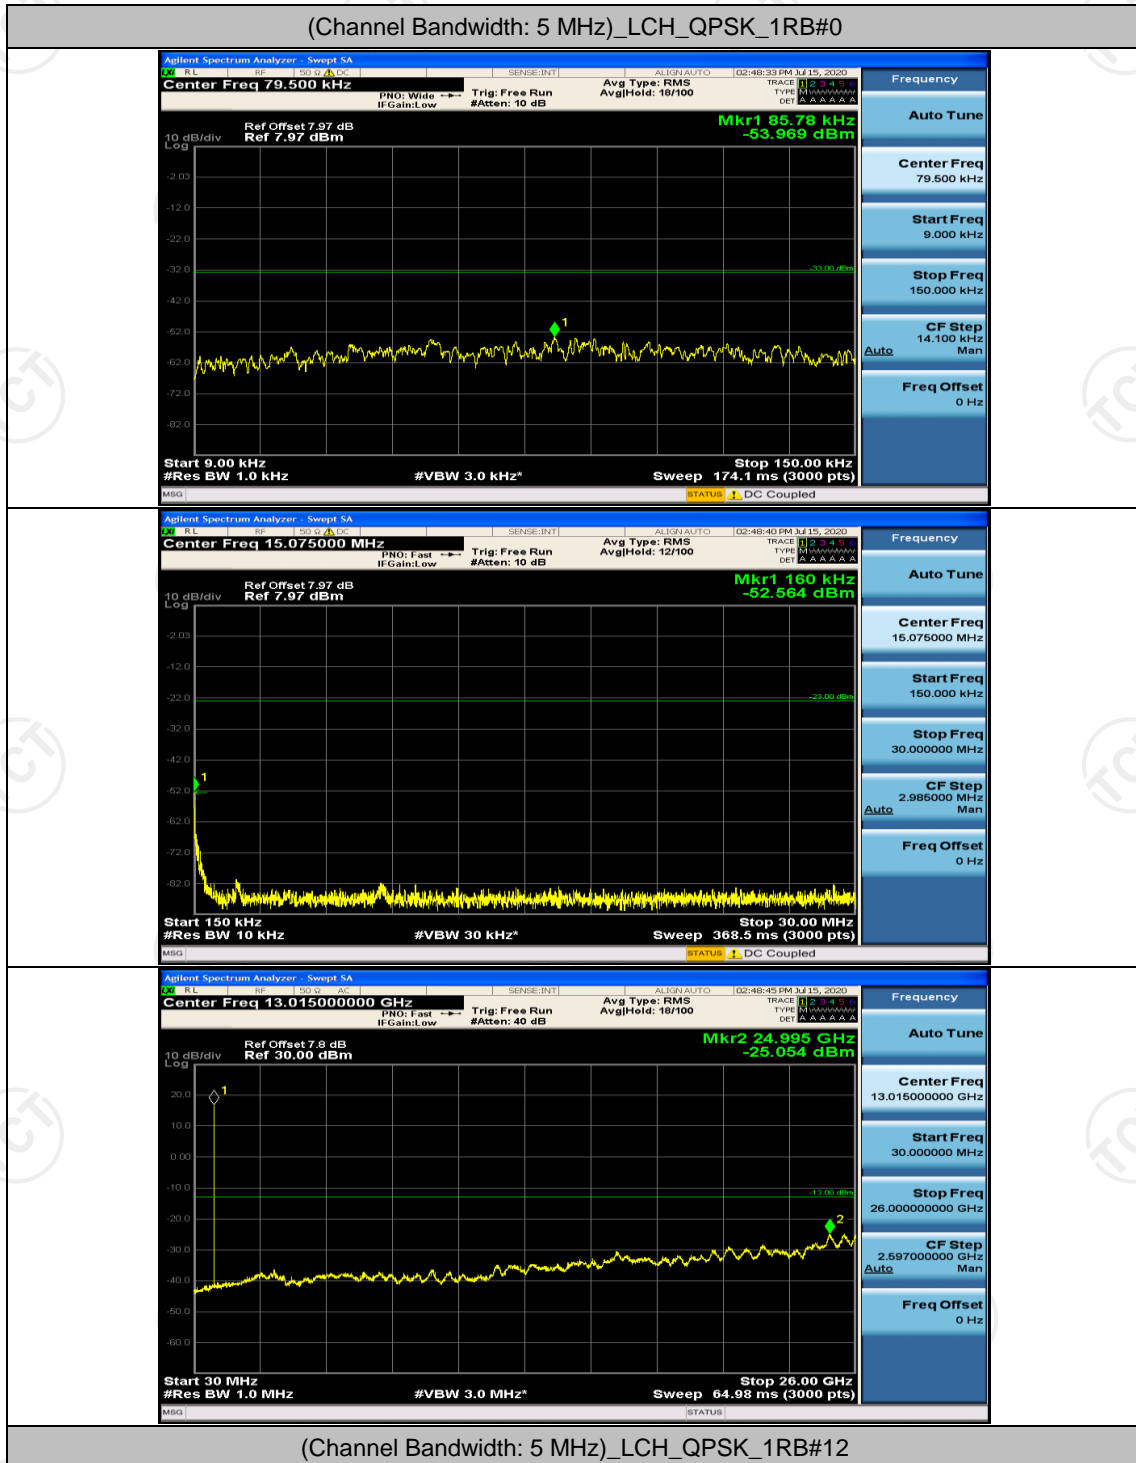

Channel Bandwidth: 5 MHz

(Channel Bandwidth: 5 MHz)_MCH_QPSK_1RB#0

(Channel Bandwidth: 5 MHz)_HCH_QPSK_1RB#0

(Channel Bandwidth: 5 MHz)_LCH_16QAM_1RB#0

(Channel Bandwidth: 5 MHz)_MCH_16QAM_1RB#0

(Channel Bandwidth: 5 MHz)_HCH_16QAM_1RB#0

Channel Bandwidth: 10 MHz

Channel Bandwidth: 10 MHz_LCH_QPSK_1RB#0

Channel Bandwidth: 10 MHz_MCH_QPSK_1RB#0

Channel Bandwidth: 10 MHz_HCH_QPSK_1RB#0

Channel Bandwidth: 10 MHz_LCH_16QAM_1RB#0