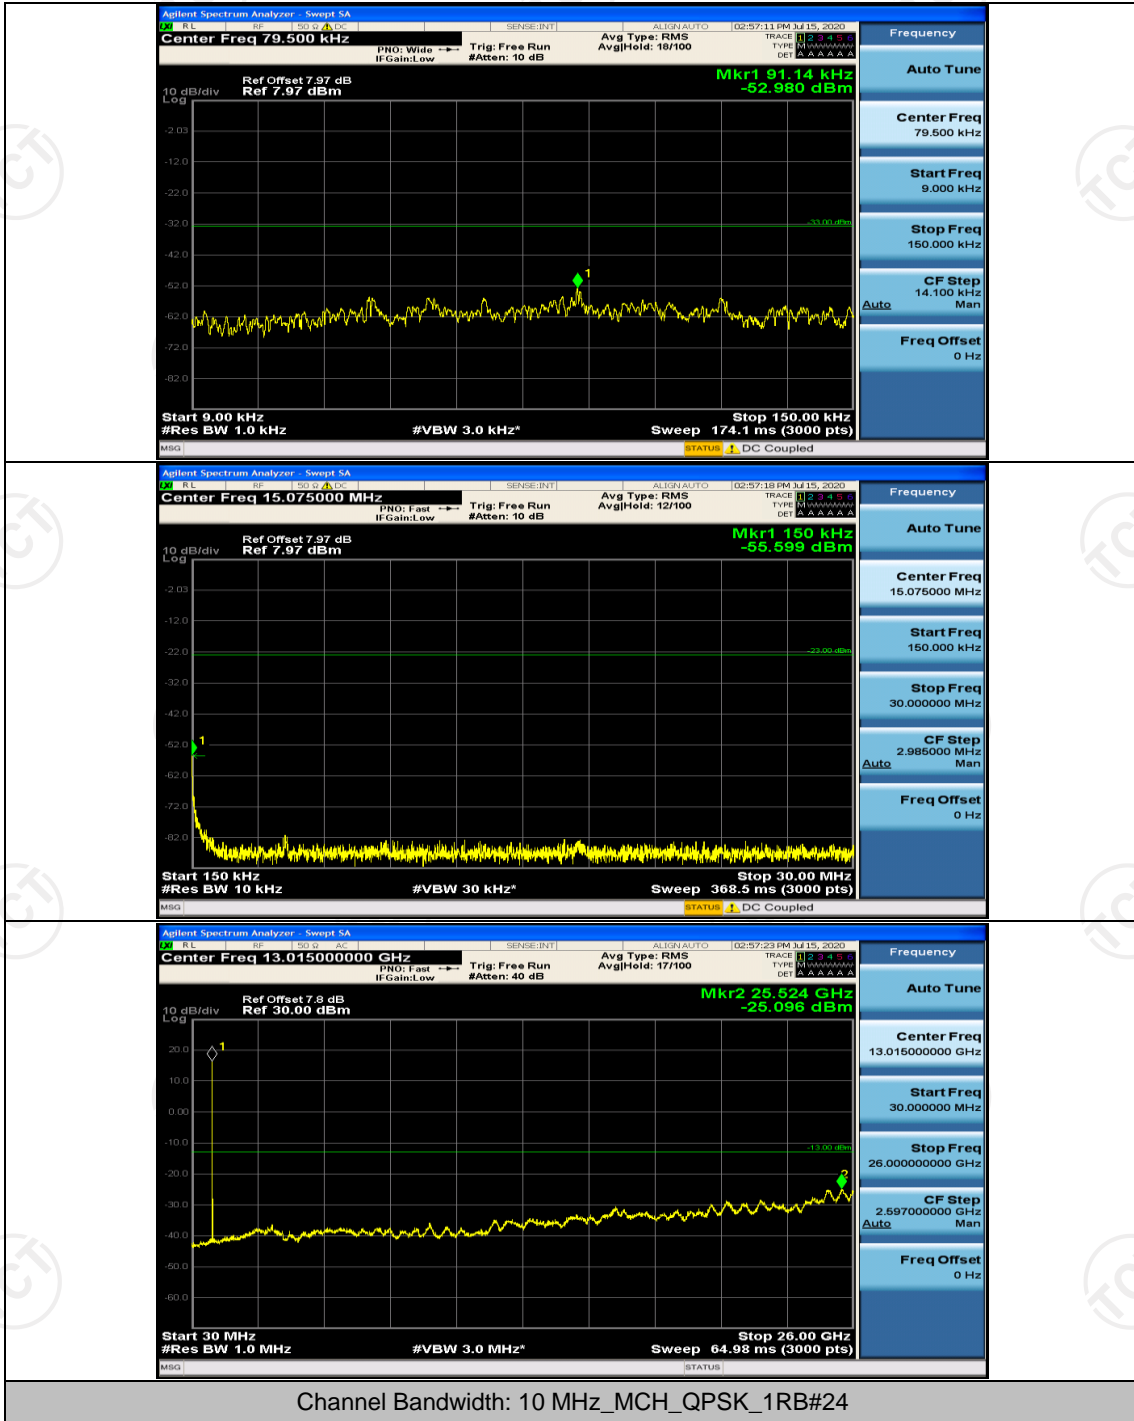

Channel Bandwidth: 5 MHz

(Channel Bandwidth: 5 MHz)_MCH_QPSK_1RB#0

(Channel Bandwidth: 5 MHz)_HCH_QPSK_1RB#0

(Channel Bandwidth: 5 MHz)_LCH_16QAM_1RB#0

(Channel Bandwidth: 5 MHz)_MCH_16QAM_1RB#0

(Channel Bandwidth: 5 MHz)_HCH_16QAM_1RB#0

Channel Bandwidth: 10 MHz

Channel Bandwidth: 10 MHz_LCH_QPSK_1RB#0

Channel Bandwidth: 10 MHz_MCH_QPSK_1RB#0

Channel Bandwidth: 10 MHz_HCH_QPSK_1RB#0

Channel Bandwidth: 10 MHz_LCH_16QAM_1RB#0