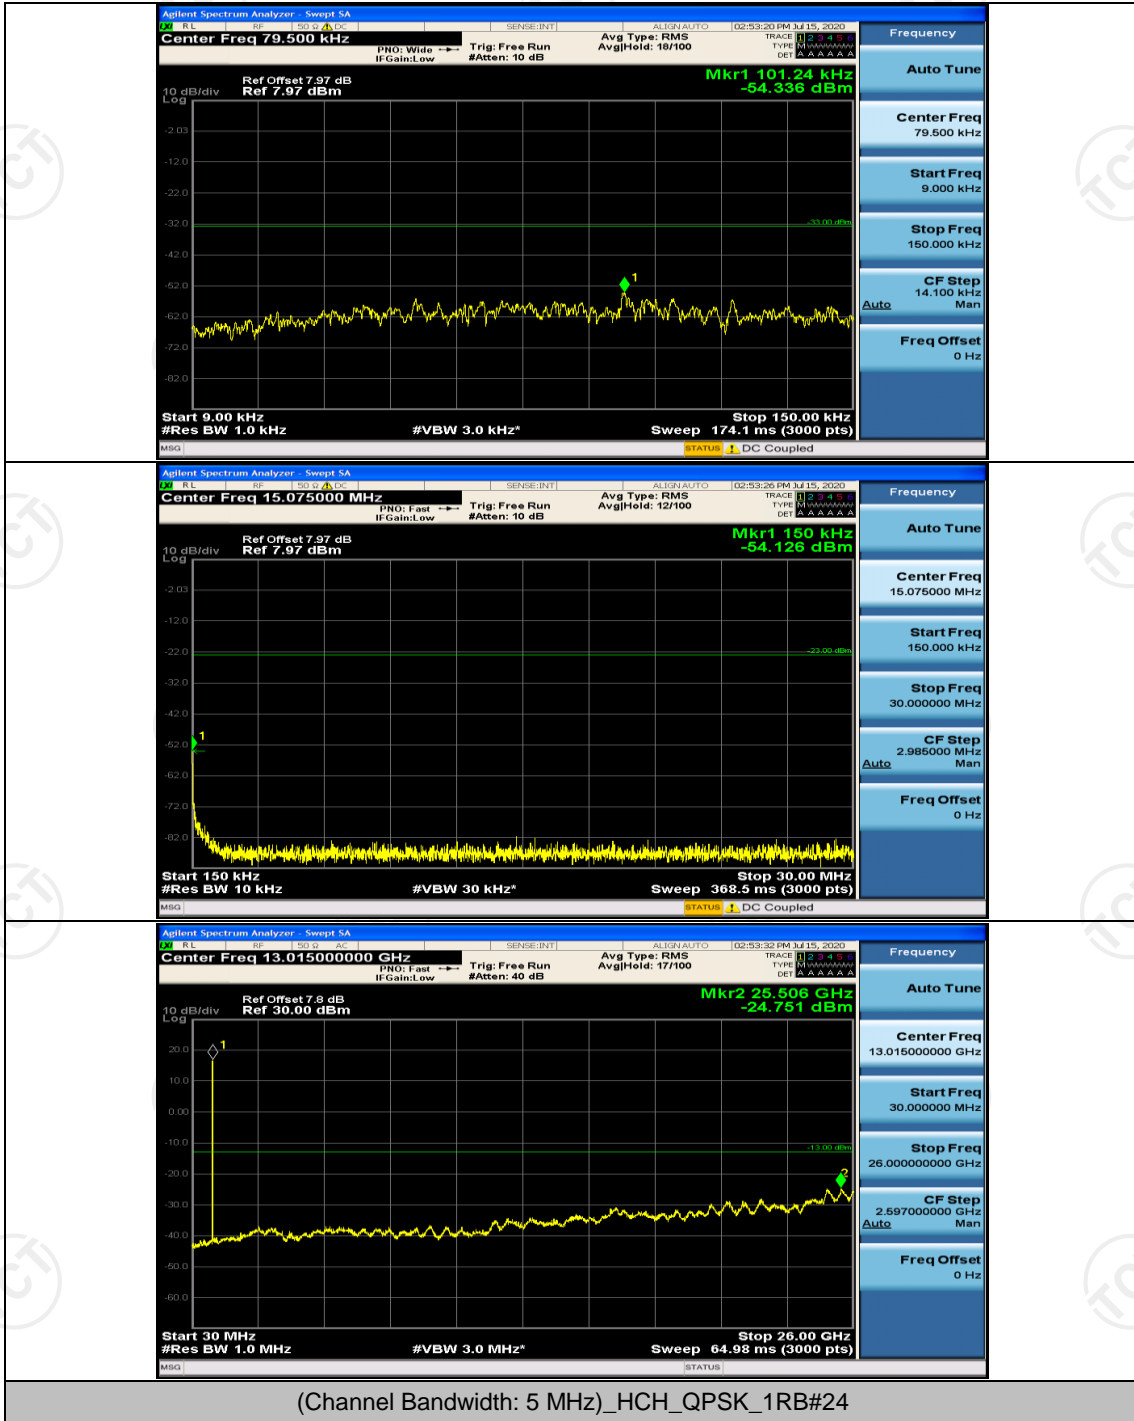

Channel Bandwidth: 5 MHz

(Channel Bandwidth: 5 MHz)_MCH_QPSK_1RB#0

(Channel Bandwidth: 5 MHz)_HCH_QPSK_1RB#0

(Channel Bandwidth: 5 MHz)_LCH_16QAM_1RB#0

(Channel Bandwidth: 5 MHz)_MCH_16QAM_1RB#0

(Channel Bandwidth: 5 MHz)_HCH_16QAM_1RB#0

Channel Bandwidth: 10 MHz

Channel Bandwidth: 10 MHz_LCH_QPSK_1RB#0

Channel Bandwidth: 10 MHz_MCH_QPSK_1RB#0

Channel Bandwidth: 10 MHz_HCH_QPSK_1RB#0

Channel Bandwidth: 10 MHz_LCH_16QAM_1RB#0