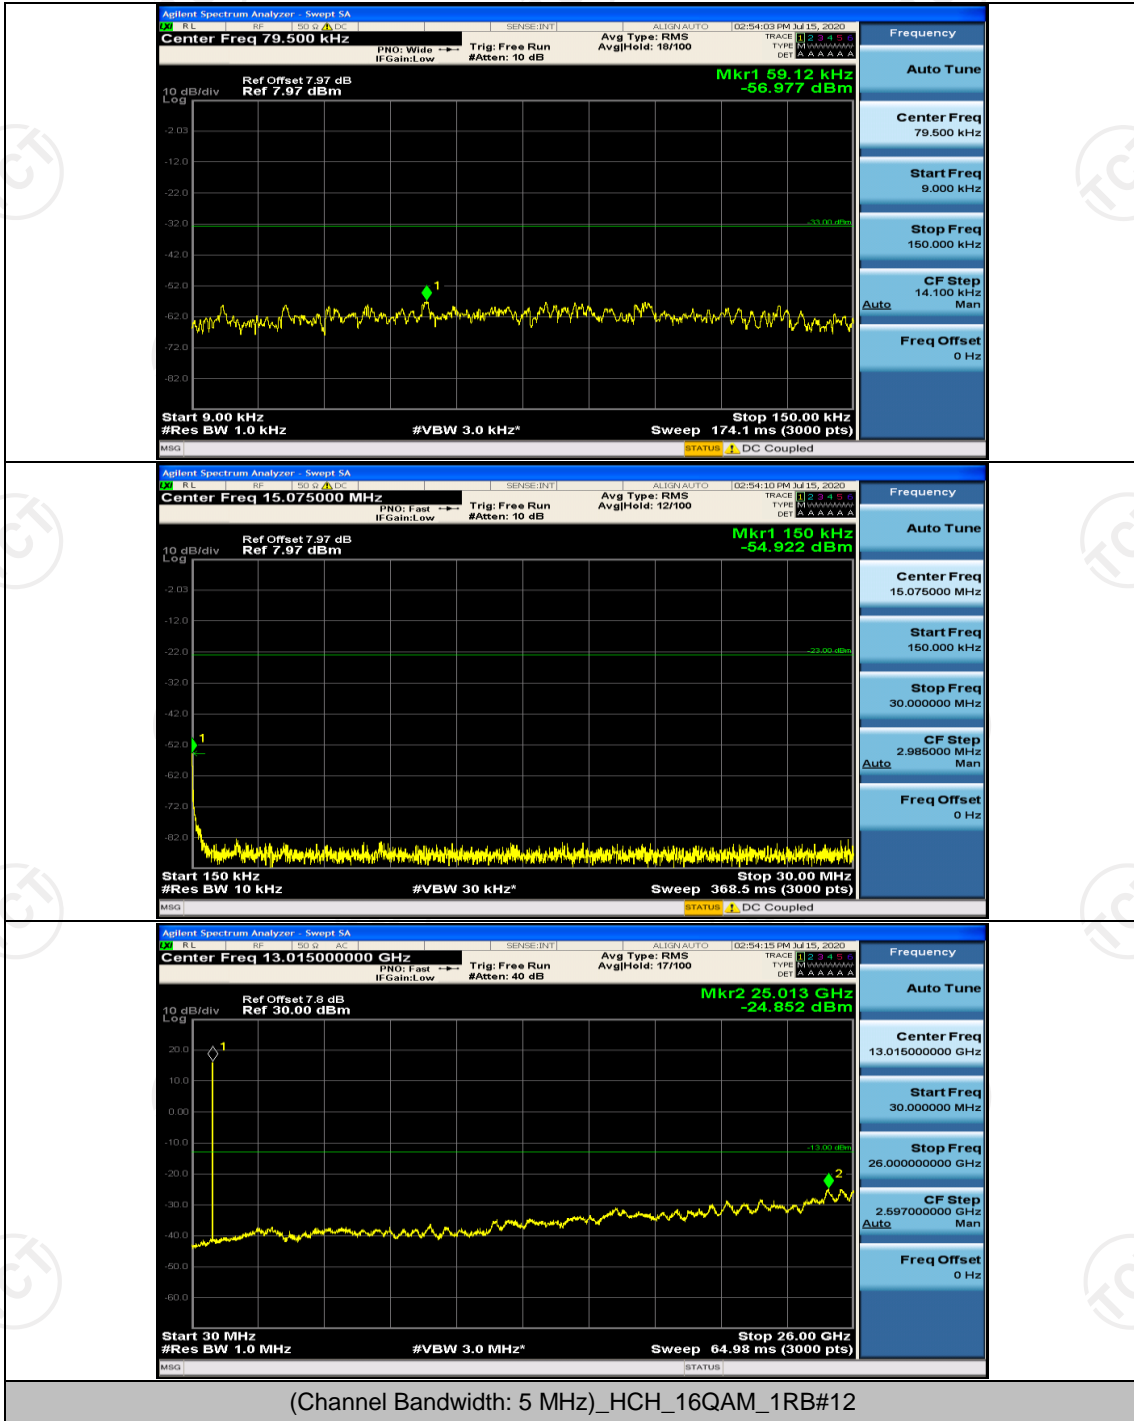

Channel Bandwidth: 5 MHz

(Channel Bandwidth: 5 MHz)_MCH_QPSK_1RB#0

(Channel Bandwidth: 5 MHz)_HCH_QPSK_1RB#0

(Channel Bandwidth: 5 MHz)_LCH_16QAM_1RB#0

(Channel Bandwidth: 5 MHz)_MCH_16QAM_1RB#0

(Channel Bandwidth: 5 MHz)_HCH_16QAM_1RB#0

Channel Bandwidth: 10 MHz

Channel Bandwidth: 10 MHz_LCH_QPSK_1RB#0

Channel Bandwidth: 10 MHz_MCH_QPSK_1RB#0

Channel Bandwidth: 10 MHz_HCH_QPSK_1RB#0

Channel Bandwidth: 10 MHz_LCH_16QAM_1RB#0