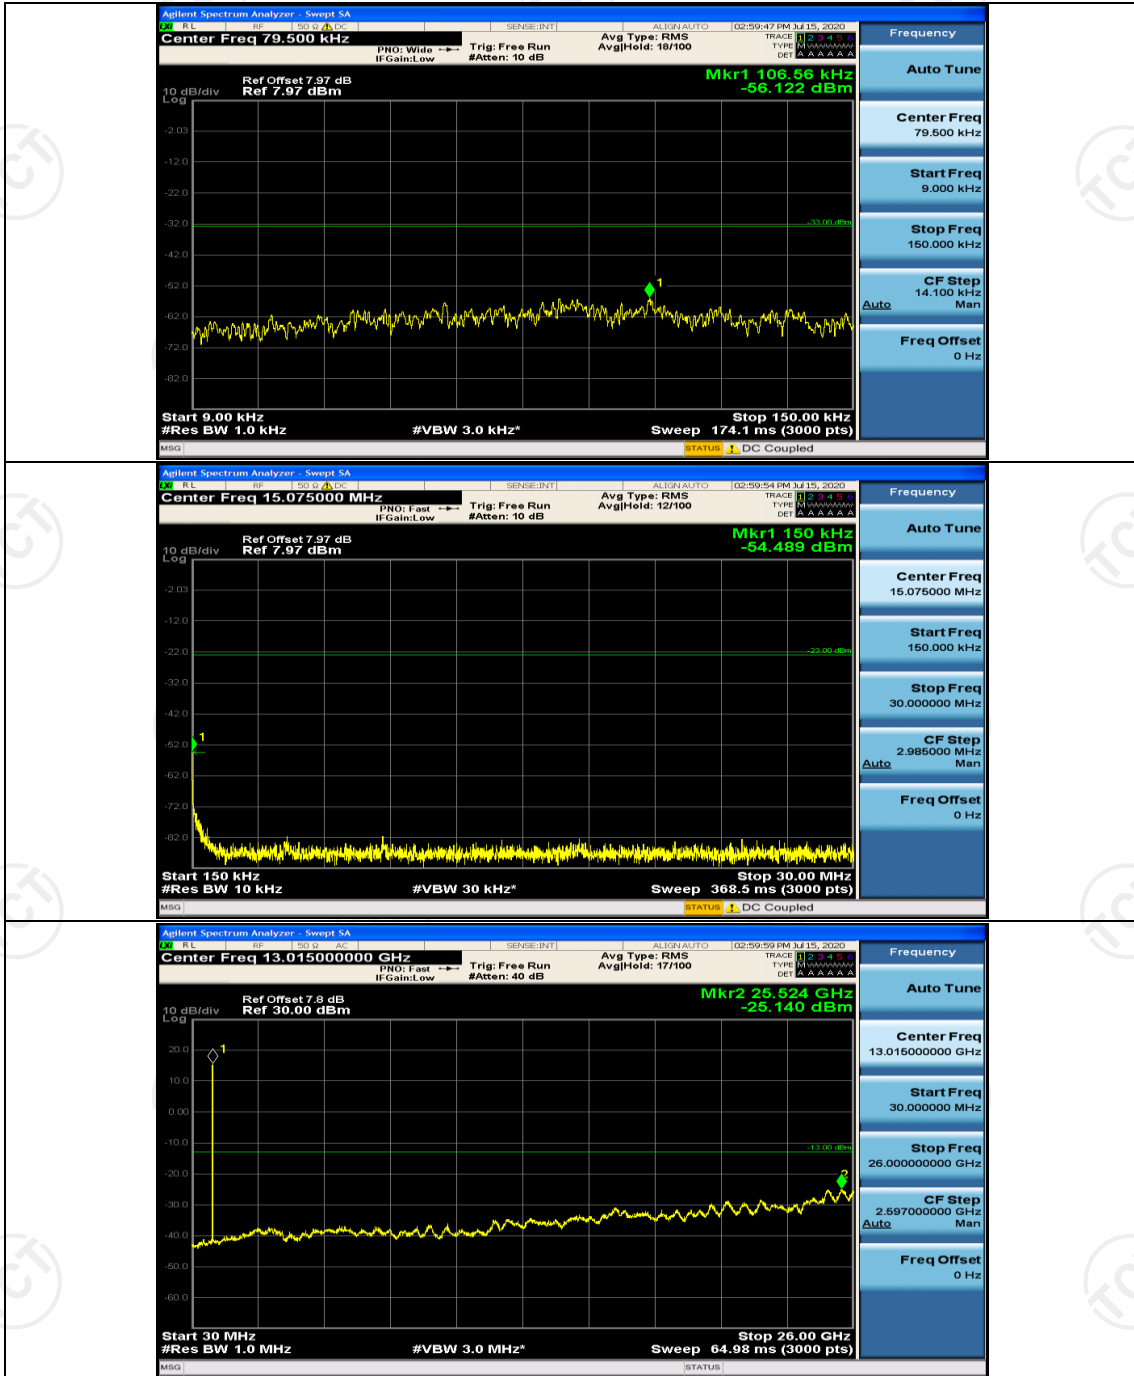

Channel Bandwidth: 5 MHz

(Channel Bandwidth: 5 MHz)_MCH_QPSK_1RB#0

(Channel Bandwidth: 5 MHz)_HCH_QPSK_1RB#0

(Channel Bandwidth: 5 MHz)_LCH_16QAM_1RB#0

(Channel Bandwidth: 5 MHz)_MCH_16QAM_1RB#0

(Channel Bandwidth: 5 MHz)_HCH_16QAM_1RB#0

Channel Bandwidth: 10 MHz

Channel Bandwidth: 10 MHz_LCH_QPSK_1RB#0

Channel Bandwidth: 10 MHz_MCH_QPSK_1RB#0

Channel Bandwidth: 10 MHz_HCH_QPSK_1RB#0

Channel Bandwidth: 10 MHz_LCH_16QAM_1RB#0