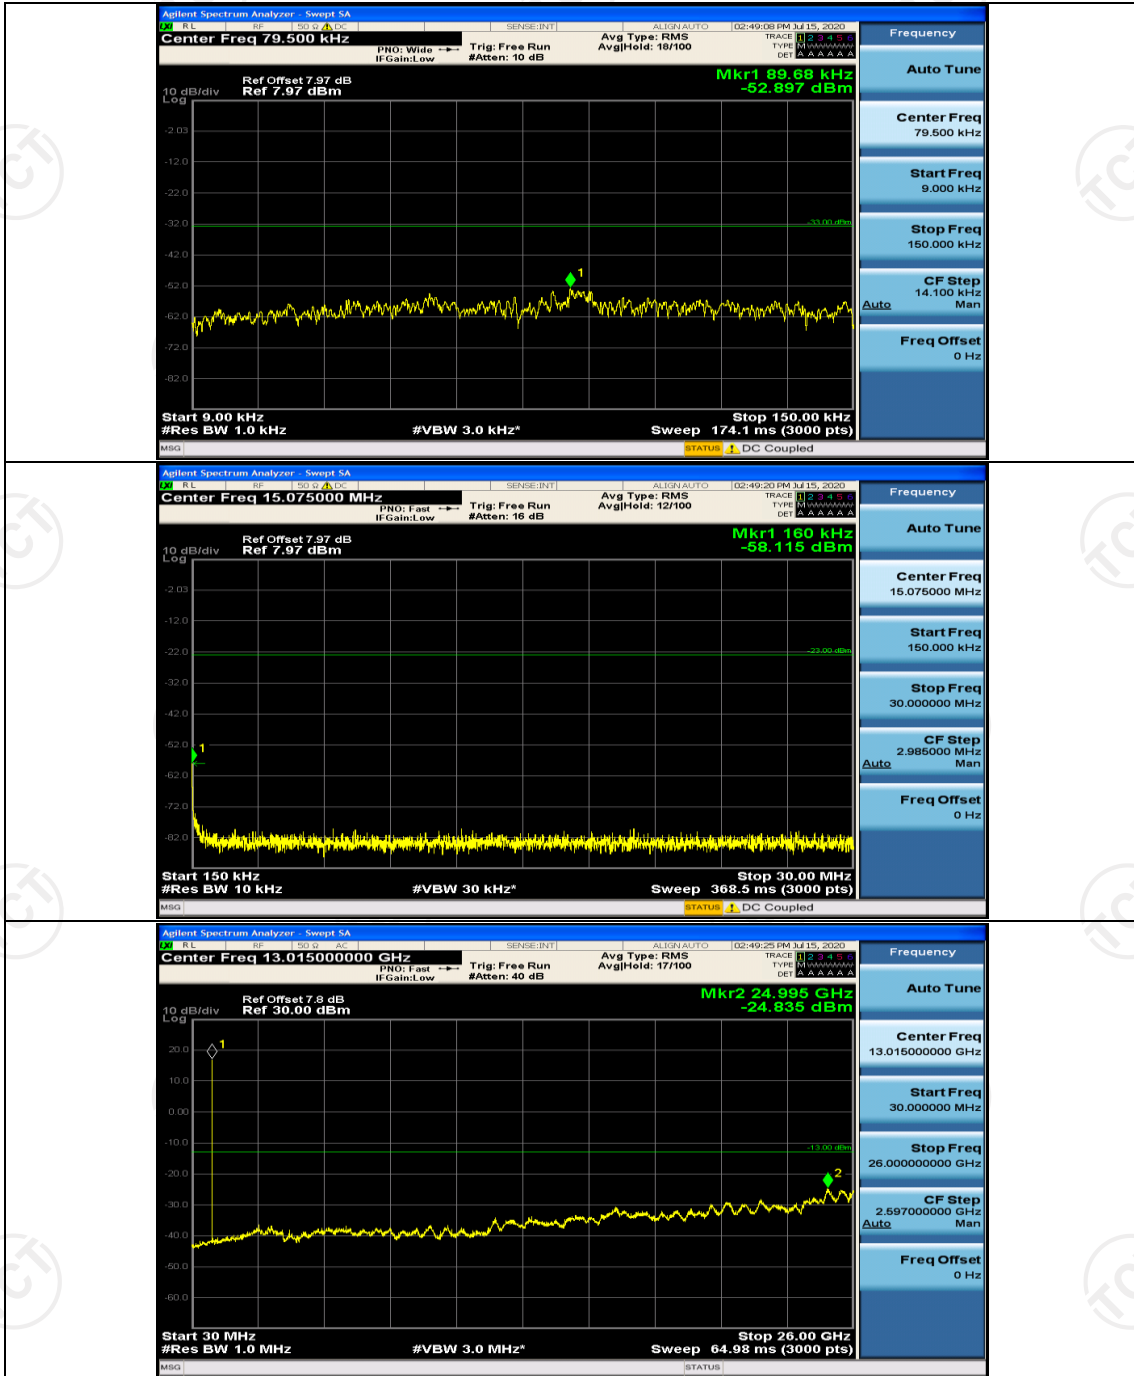

Channel Bandwidth: 5 MHz

(Channel Bandwidth: 5 MHz)_MCH_QPSK_1RB#0

(Channel Bandwidth: 5 MHz)_HCH_QPSK_1RB#0

(Channel Bandwidth: 5 MHz)_LCH_16QAM_1RB#0

(Channel Bandwidth: 5 MHz)_MCH_16QAM_1RB#0

(Channel Bandwidth: 5 MHz)_HCH_16QAM_1RB#0

Channel Bandwidth: 10 MHz

Channel Bandwidth: 10 MHz_LCH_QPSK_1RB#0

Channel Bandwidth: 10 MHz_MCH_QPSK_1RB#0

Channel Bandwidth: 10 MHz_HCH_QPSK_1RB#0

Channel Bandwidth: 10 MHz_LCH_16QAM_1RB#0