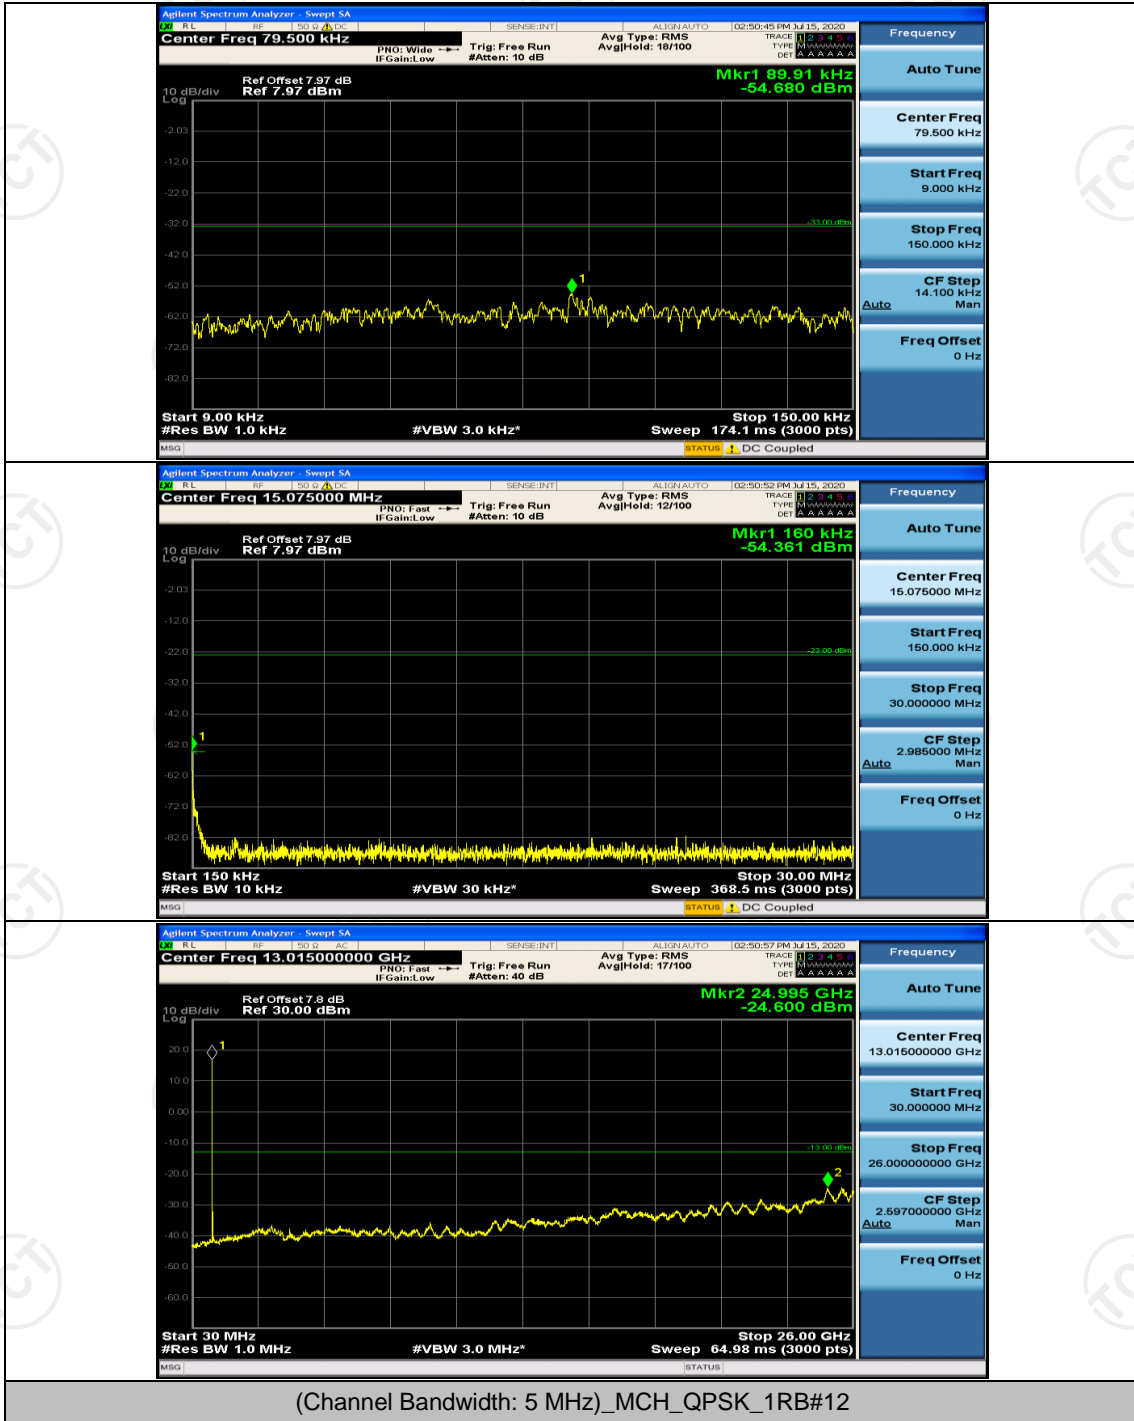

Channel Bandwidth: 5 MHz

(Channel Bandwidth: 5 MHz)_MCH_QPSK_1RB#0

(Channel Bandwidth: 5 MHz)_HCH_QPSK_1RB#0

(Channel Bandwidth: 5 MHz)_LCH_16QAM_1RB#0

(Channel Bandwidth: 5 MHz)_MCH_16QAM_1RB#0

(Channel Bandwidth: 5 MHz)_HCH_16QAM_1RB#0

Channel Bandwidth: 10 MHz

Channel Bandwidth: 10 MHz_LCH_QPSK_1RB#0

Channel Bandwidth: 10 MHz_MCH_QPSK_1RB#0

Channel Bandwidth: 10 MHz_HCH_QPSK_1RB#0

Channel Bandwidth: 10 MHz_LCH_16QAM_1RB#0