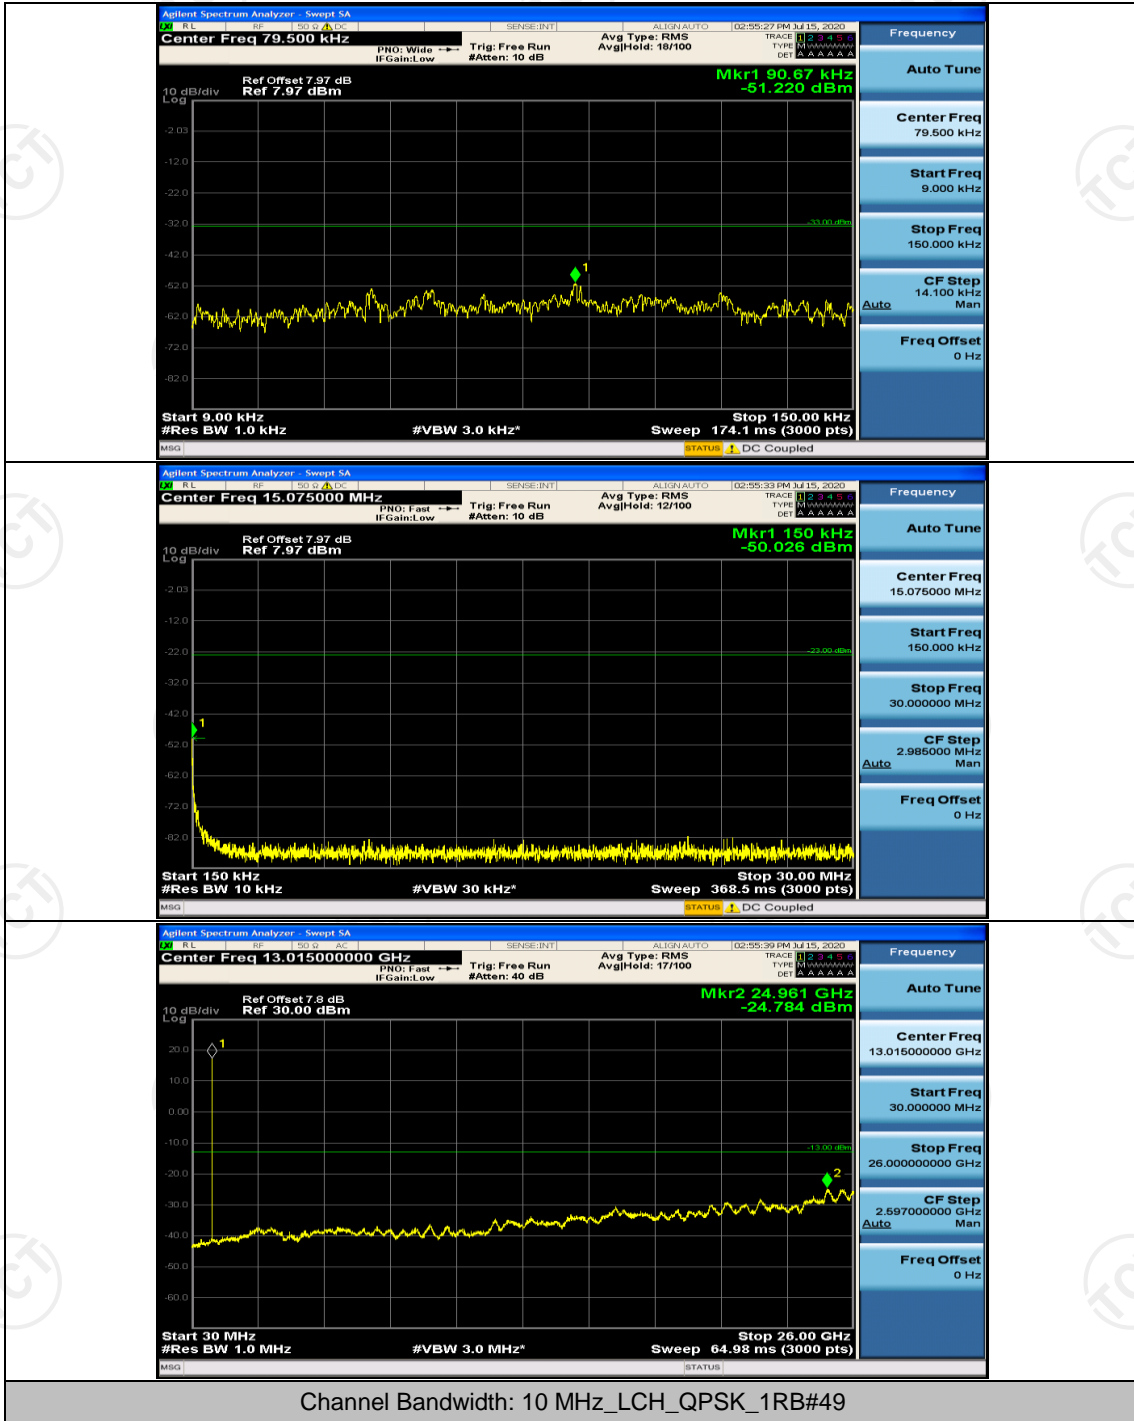

Channel Bandwidth: 5 MHz

(Channel Bandwidth: 5 MHz)_MCH_QPSK_1RB#0

(Channel Bandwidth: 5 MHz)_HCH_QPSK_1RB#0

(Channel Bandwidth: 5 MHz)_LCH_16QAM_1RB#0

(Channel Bandwidth: 5 MHz)_MCH_16QAM_1RB#0

(Channel Bandwidth: 5 MHz)_HCH_16QAM_1RB#0

Channel Bandwidth: 10 MHz

Channel Bandwidth: 10 MHz_LCH_QPSK_1RB#0

Channel Bandwidth: 10 MHz_MCH_QPSK_1RB#0

Channel Bandwidth: 10 MHz_HCH_QPSK_1RB#0

Channel Bandwidth: 10 MHz_LCH_16QAM_1RB#0