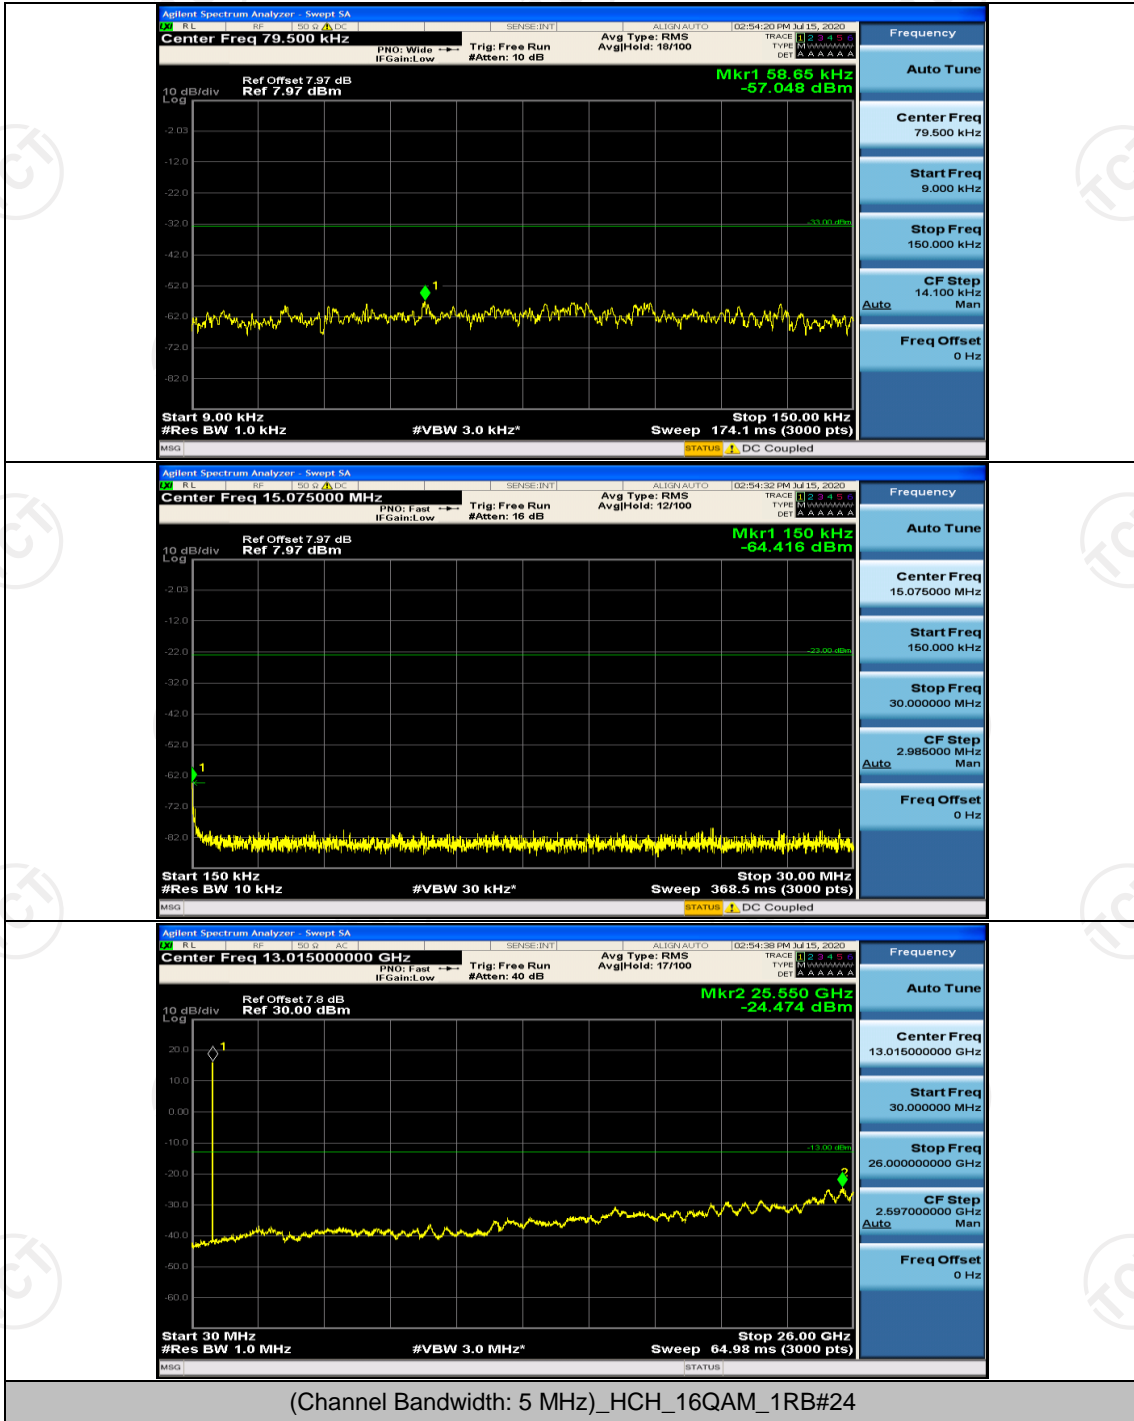

Channel Bandwidth: 5 MHz

(Channel Bandwidth: 5 MHz)_MCH_QPSK_1RB#0

(Channel Bandwidth: 5 MHz)_HCH_QPSK_1RB#0

(Channel Bandwidth: 5 MHz)_LCH_16QAM_1RB#0

(Channel Bandwidth: 5 MHz)_MCH_16QAM_1RB#0

(Channel Bandwidth: 5 MHz)_HCH_16QAM_1RB#0

Channel Bandwidth: 10 MHz

Channel Bandwidth: 10 MHz_LCH_QPSK_1RB#0

Channel Bandwidth: 10 MHz_MCH_QPSK_1RB#0

Channel Bandwidth: 10 MHz_HCH_QPSK_1RB#0

Channel Bandwidth: 10 MHz_LCH_16QAM_1RB#0