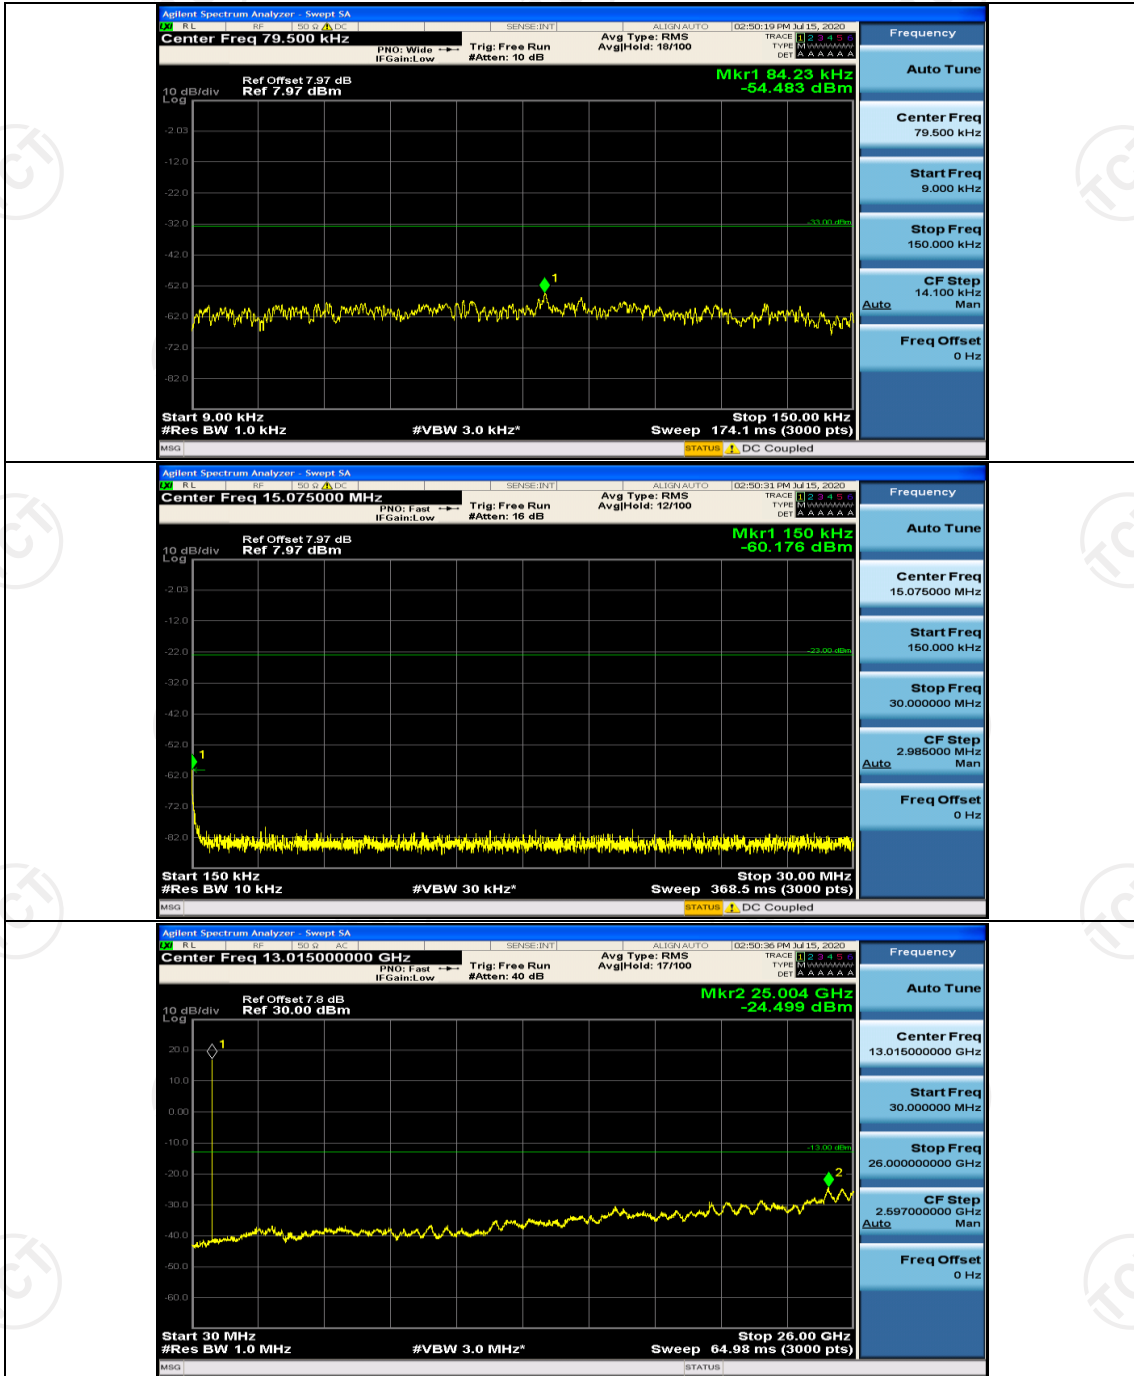

Channel Bandwidth: 5 MHz

(Channel Bandwidth: 5 MHz)_MCH_QPSK_1RB#0

(Channel Bandwidth: 5 MHz)_HCH_QPSK_1RB#0

(Channel Bandwidth: 5 MHz)_LCH_16QAM_1RB#0

(Channel Bandwidth: 5 MHz)_MCH_16QAM_1RB#0

(Channel Bandwidth: 5 MHz)_HCH_16QAM_1RB#0

Channel Bandwidth: 10 MHz

Channel Bandwidth: 10 MHz_LCH_QPSK_1RB#0

Channel Bandwidth: 10 MHz_MCH_QPSK_1RB#0

Channel Bandwidth: 10 MHz_HCH_QPSK_1RB#0

Channel Bandwidth: 10 MHz_LCH_16QAM_1RB#0