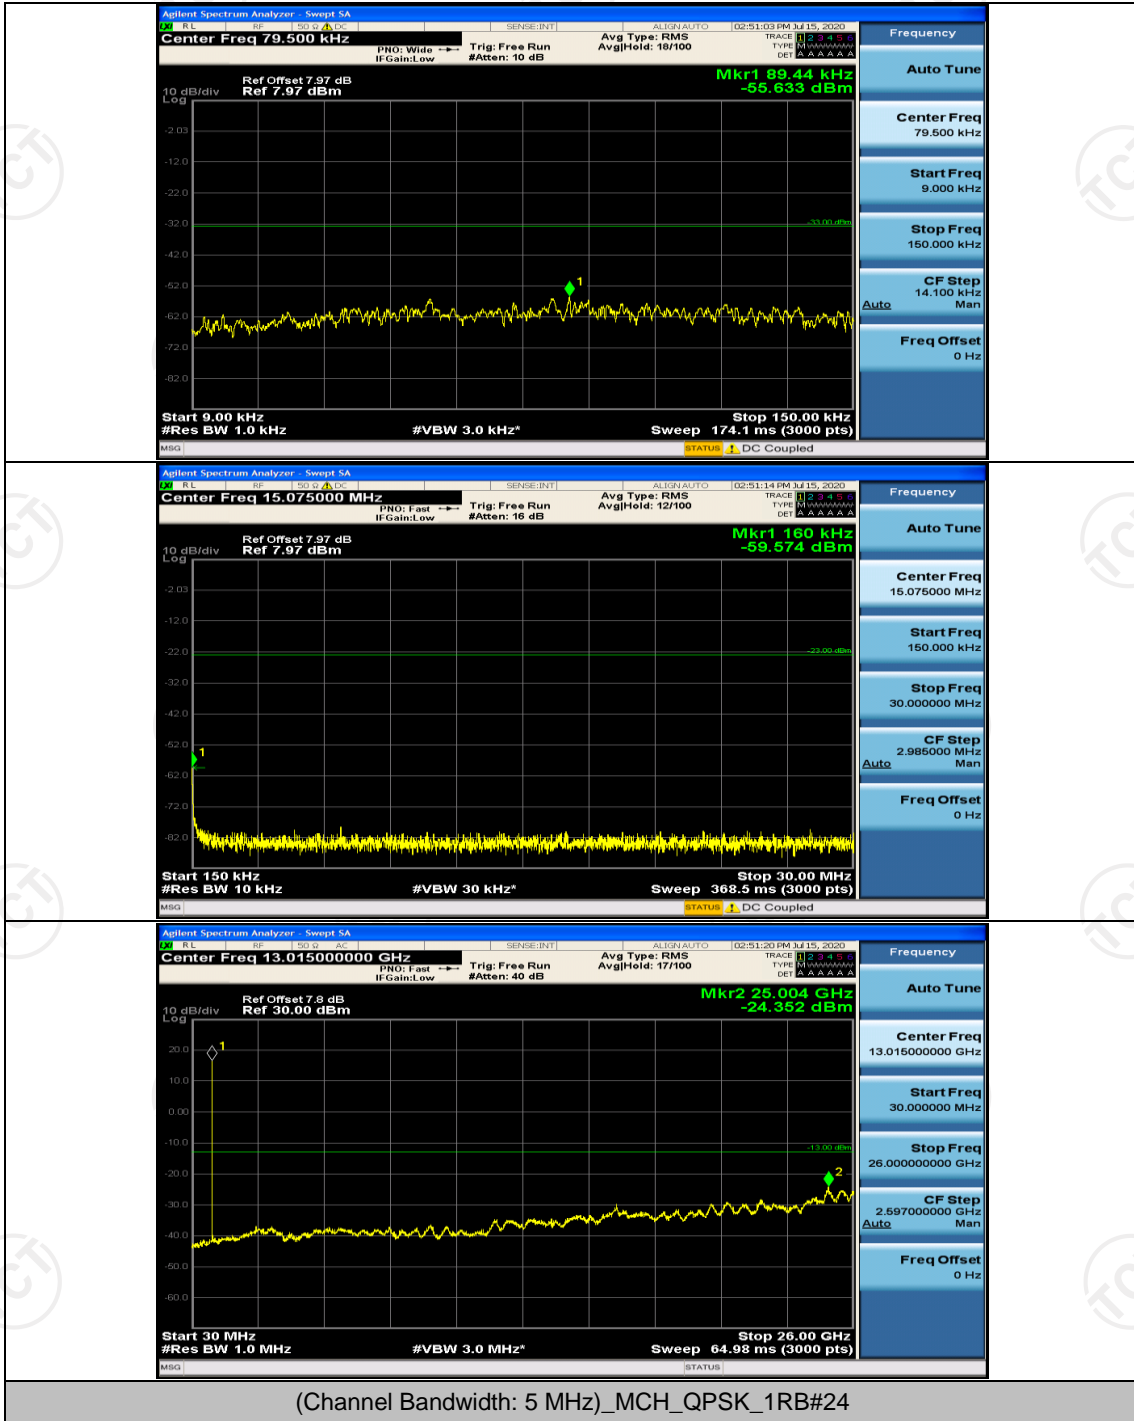

Channel Bandwidth: 5 MHz

(Channel Bandwidth: 5 MHz)_MCH_QPSK_1RB#0

(Channel Bandwidth: 5 MHz)_HCH_QPSK_1RB#0

(Channel Bandwidth: 5 MHz)_LCH_16QAM_1RB#0

(Channel Bandwidth: 5 MHz)_MCH_16QAM_1RB#0

(Channel Bandwidth: 5 MHz)_HCH_16QAM_1RB#0

Channel Bandwidth: 10 MHz

Channel Bandwidth: 10 MHz_LCH_QPSK_1RB#0

Channel Bandwidth: 10 MHz_MCH_QPSK_1RB#0

Channel Bandwidth: 10 MHz_HCH_QPSK_1RB#0

Channel Bandwidth: 10 MHz_LCH_16QAM_1RB#0