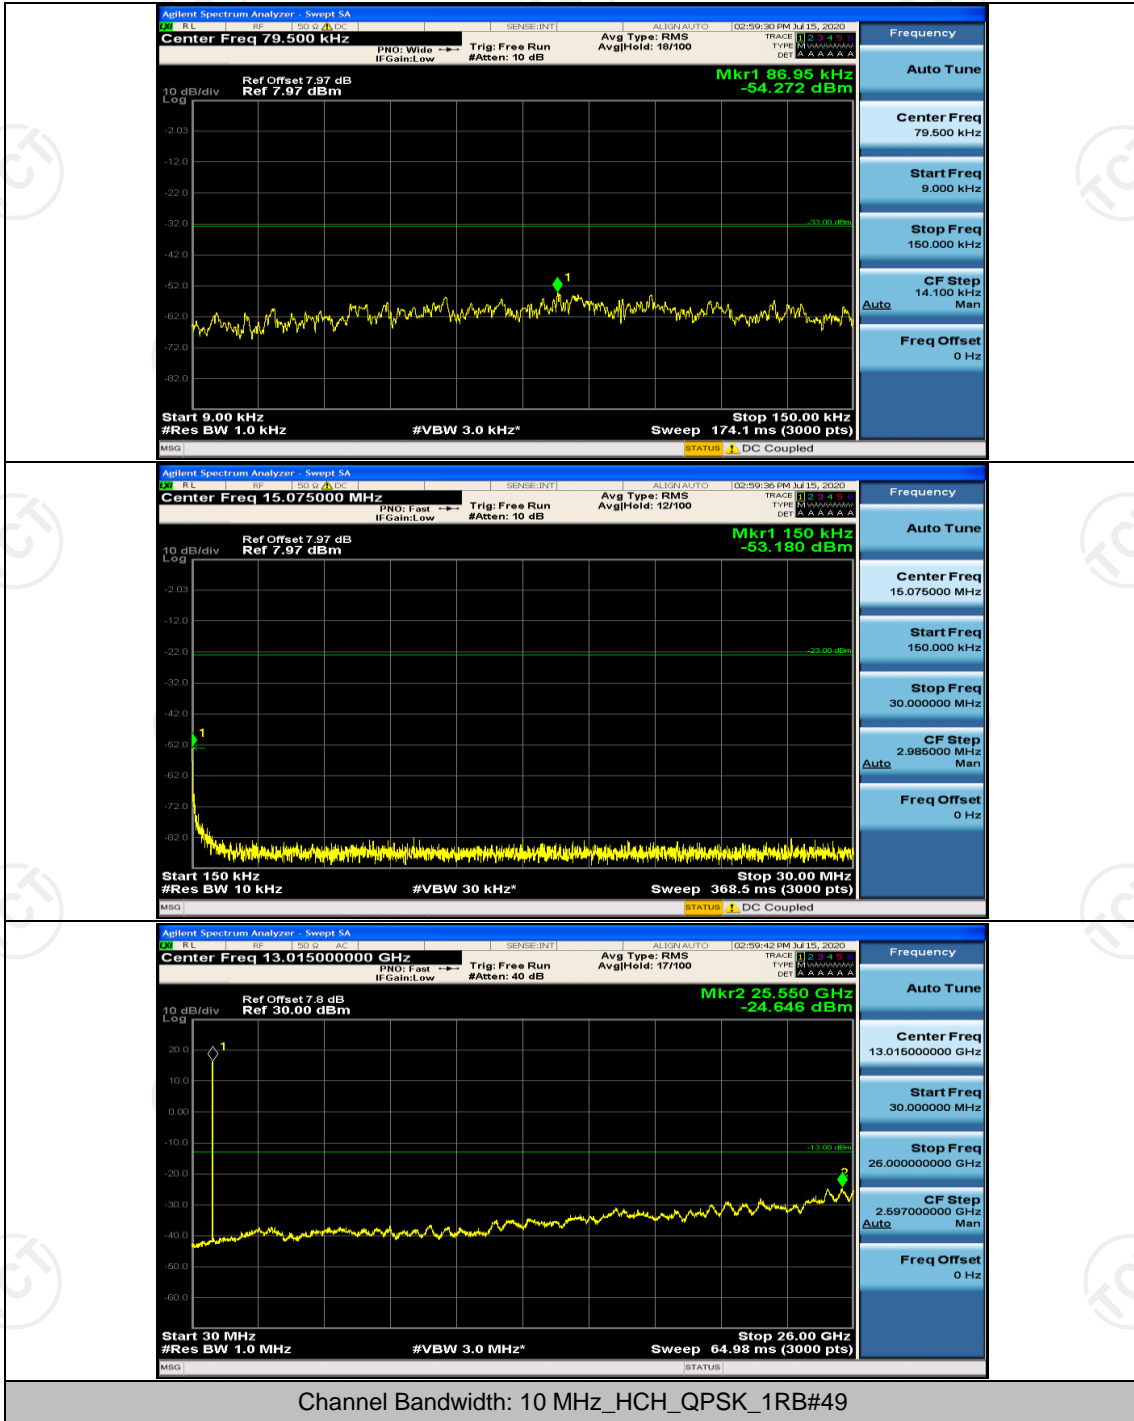

Channel Bandwidth: 5 MHz

(Channel Bandwidth: 5 MHz)_MCH_QPSK_1RB#0

(Channel Bandwidth: 5 MHz)_HCH_QPSK_1RB#0

(Channel Bandwidth: 5 MHz)_LCH_16QAM_1RB#0

(Channel Bandwidth: 5 MHz)_MCH_16QAM_1RB#0

(Channel Bandwidth: 5 MHz)_HCH_16QAM_1RB#0

Channel Bandwidth: 10 MHz

Channel Bandwidth: 10 MHz_LCH_QPSK_1RB#0

Channel Bandwidth: 10 MHz_MCH_QPSK_1RB#0

Channel Bandwidth: 10 MHz_HCH_QPSK_1RB#0

Channel Bandwidth: 10 MHz_LCH_16QAM_1RB#0