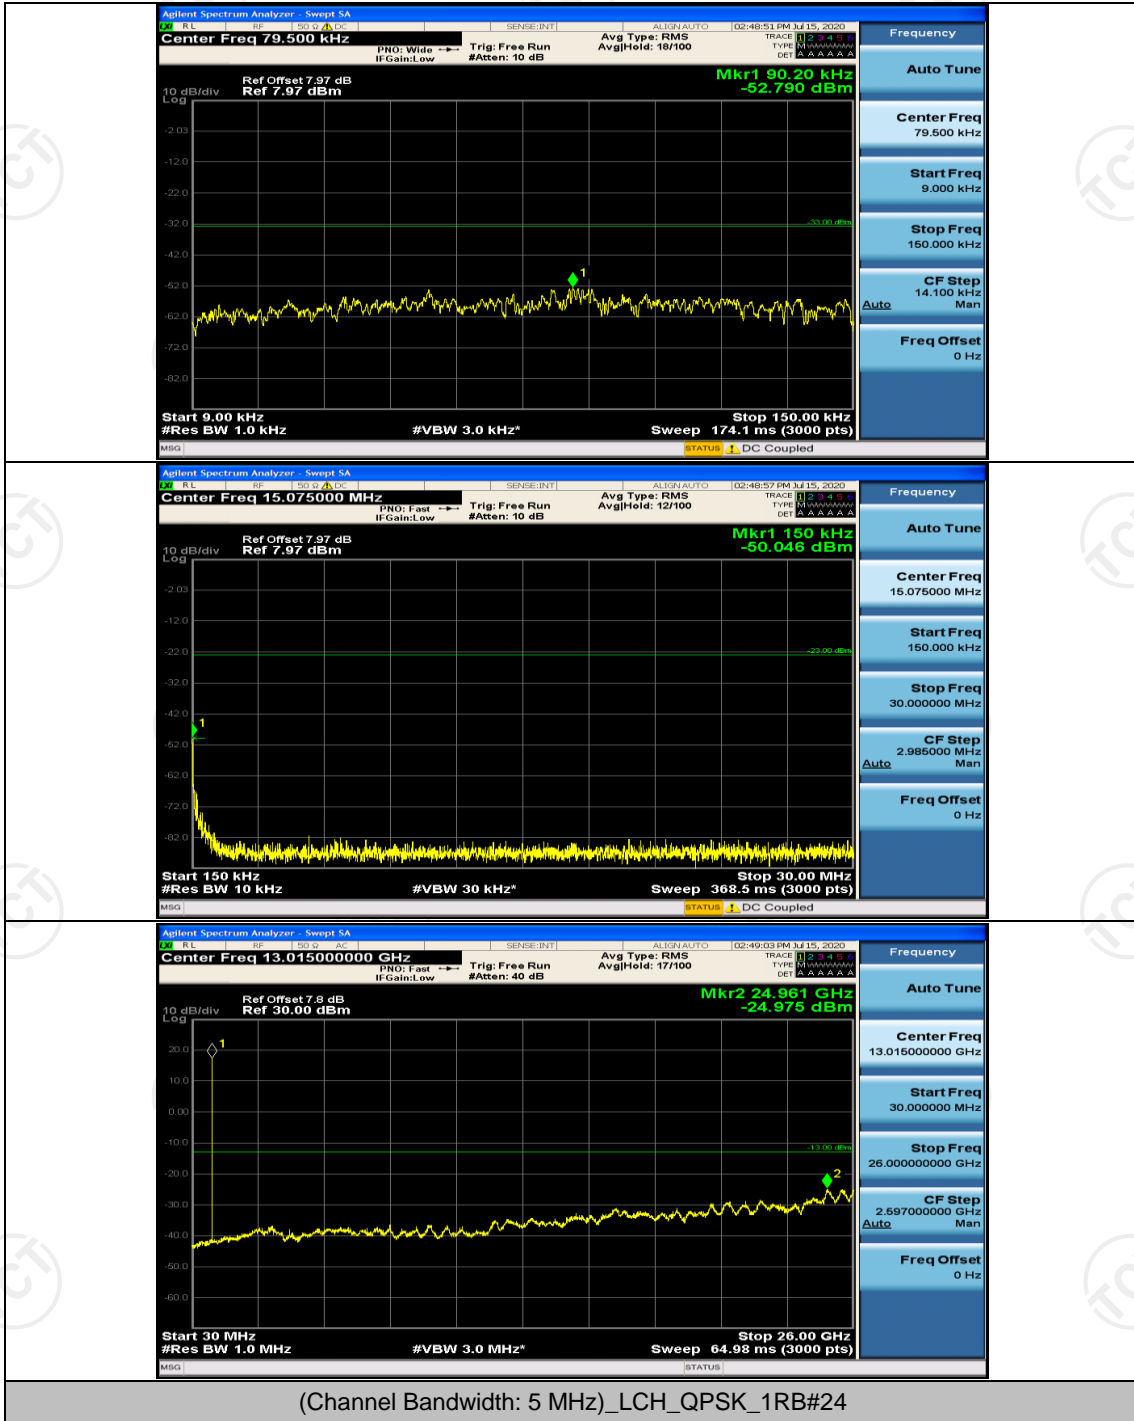

Channel Bandwidth: 5 MHz

(Channel Bandwidth: 5 MHz)_MCH_QPSK_1RB#0

(Channel Bandwidth: 5 MHz)_HCH_QPSK_1RB#0

(Channel Bandwidth: 5 MHz)_LCH_16QAM_1RB#0

(Channel Bandwidth: 5 MHz)_MCH_16QAM_1RB#0

(Channel Bandwidth: 5 MHz)_HCH_16QAM_1RB#0

Channel Bandwidth: 10 MHz

Channel Bandwidth: 10 MHz_LCH_QPSK_1RB#0

Channel Bandwidth: 10 MHz_MCH_QPSK_1RB#0

Channel Bandwidth: 10 MHz_HCH_QPSK_1RB#0

Channel Bandwidth: 10 MHz_LCH_16QAM_1RB#0