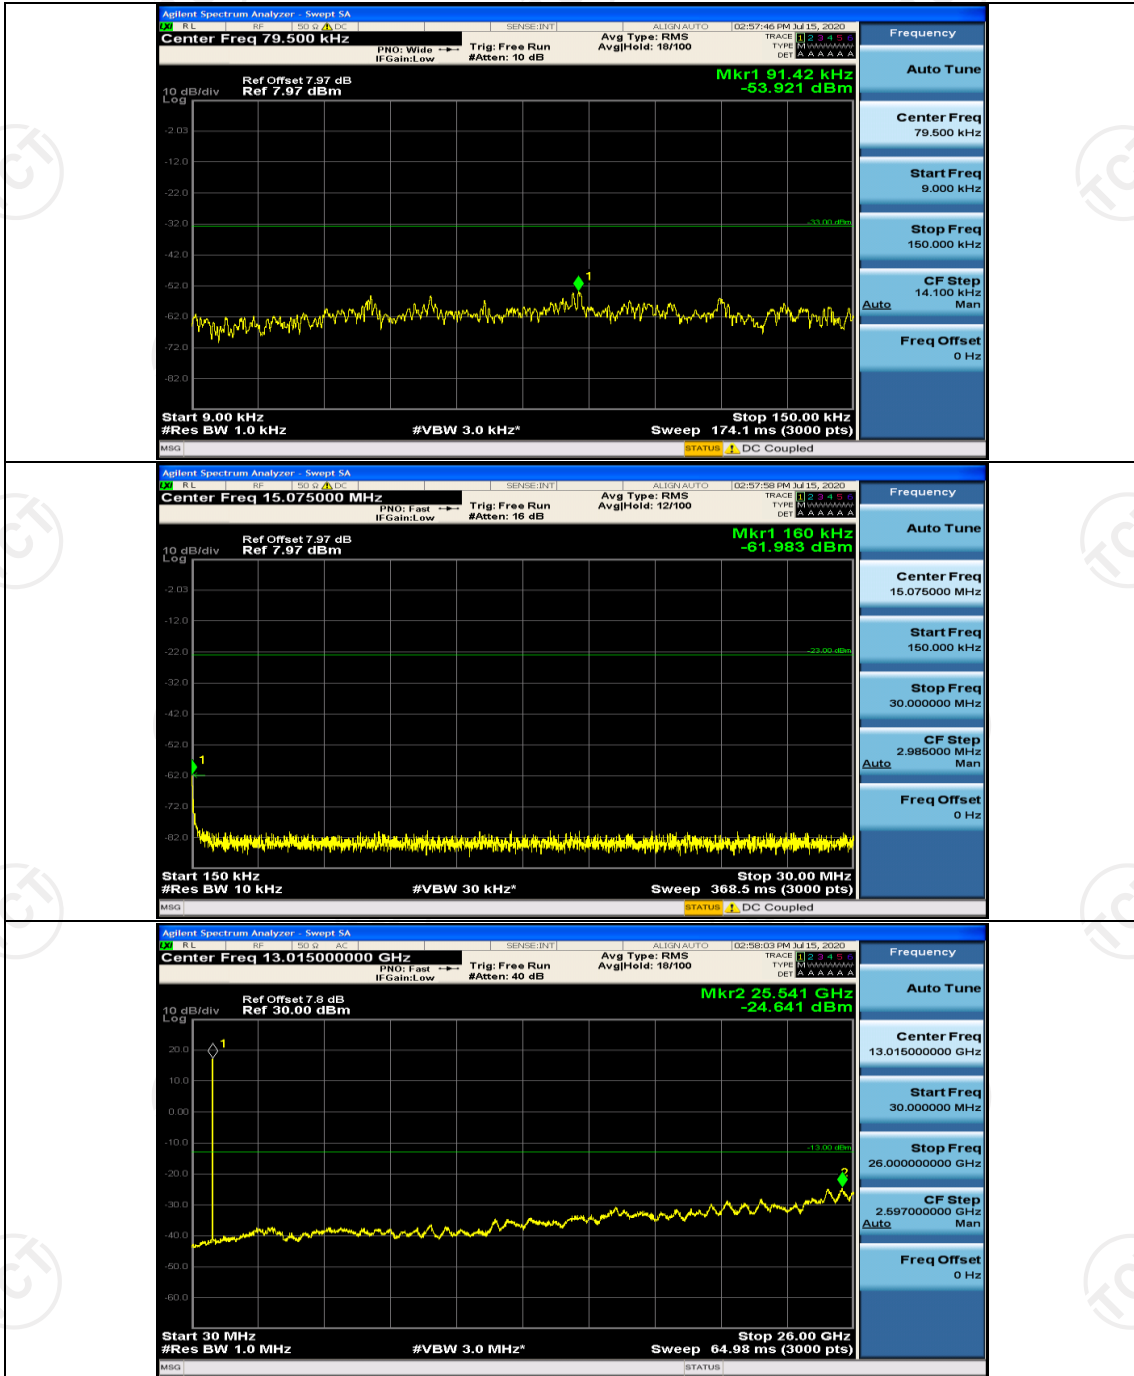

Channel Bandwidth: 5 MHz

(Channel Bandwidth: 5 MHz)_MCH_QPSK_1RB#0

(Channel Bandwidth: 5 MHz)_HCH_QPSK_1RB#0

(Channel Bandwidth: 5 MHz)_LCH_16QAM_1RB#0

(Channel Bandwidth: 5 MHz)_MCH_16QAM_1RB#0

(Channel Bandwidth: 5 MHz)_HCH_16QAM_1RB#0

Channel Bandwidth: 10 MHz

Channel Bandwidth: 10 MHz_LCH_QPSK_1RB#0

Channel Bandwidth: 10 MHz_MCH_QPSK_1RB#0

Channel Bandwidth: 10 MHz_HCH_QPSK_1RB#0

Channel Bandwidth: 10 MHz_LCH_16QAM_1RB#0