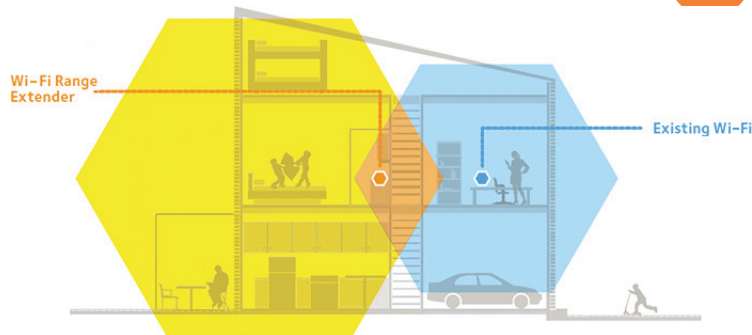

How to make your Wi-Fi Fly

Want to pump up your home network? Why not infuse a little life into it? If I could take my 1991 Geo Prism and make it run like a Porsche Carrera, why wouldn't I? Why wouldn't you? With just a few simple products, and a few even simpler tips, you could turn your Wi-Fi into Wow-Fi. Here are some questions to ask.

Is my router a dual-band router?

Do I need that?

Maybe. The short explanation is this; Wi-Fi traffic travels along lanes of bandwidth. The 2.4 GHz is the old country road—everyone gets on it because it's comforting, it's reliable, and you've been traveling on it since you were a kid. But if you take a quick look to your left, you'll see a brand-new, four-lane highway that has much less traffic, and on which cars are flying by. That's the 5.0 GHz lane. A dual-band router lets you travel on either lane, and even combines the lanes so that you can increase your traffic and download speed. Hop on the fast lane with a dual band router.

Is my router capable of Gigabit Ethernet speeds?

It may say that on the box, but don't expect 10/100/1000 Mbps of traffic just yet. Your router's speed is dependent on the incoming line. If you're using DSL or dial-up, that will dictate the speed of traffic through your network. You can't buy a Gigabit speed router and expect to see your DSL connection increase exponentially.

Who's Afraid of the Big Bad Wi-Fi?

Consider the home in which you're setting up your network. Think about how many walls the signal will be bouncing from, whether those walls are made of wood, or brick, and how many levels there are in your house. Do you want the same strength from your signal that you get sitting next to the router as you do sitting two floors and six walls away from the router? Then you should consider some type of extender or booster (more later). Solid metal doors or aluminum studs will impact your signal negatively, as will objects such as walls with insulation, water (as in fish tanks), mirrors, file cabinets, brick, glass, steel, metal, and concrete.

Is my signal leaking?

Does your Wi-Fi seem slower for no reason at all? You should consult some readily available online software for that. There are numerous and very simple ways that hackers can crack your Wi-Fi password within minutes of you setting up your network. Invest in software that shows who's using your connection, and keep tabs on it constantly. That neighbor who borrows a cup of sugar and never returns one? They're probably piggy-backing on your Wi-Fi, too.

What's the difference between a bridge, extender, access point, and router (also, the NFL and CFL)?

The short answer is this: The NFL plays football. About the other Wi-Fi stuff, try this on for size. A router, also known as a wireless access point, is a complete package. It contains the capabilities of all the other terms, and can be configured as an access point, extender, and repeater. But an access point, repeater, and extender cannot perform many of the functions that a router does.

So, let's clear up some more terminology. What's an Access Point? Basically, any router is an access point. You use a router to access the signal on another machine. Some routers only use wired connections, while most produced today use wired and Wi-Fi connections, so you're not running wires like a sci-fi movie to every device in the house.