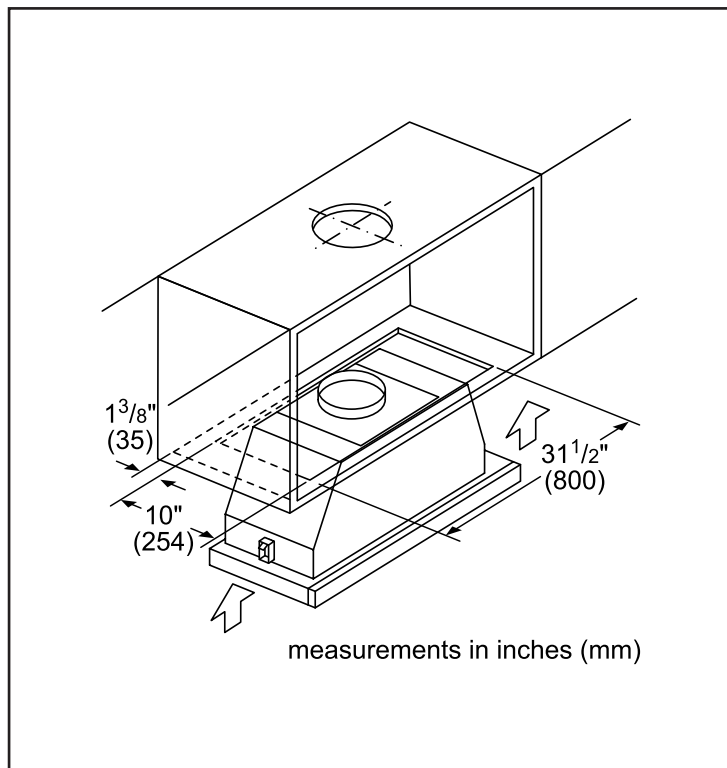

36" Pull-Out Hood

500 Series – Stainless Steel HUI56551UC

Installation Details

Accessories: To purchase Bosch accessories, cleaners & parts please visit www.bosch-home.com/us/store or call 1-800-944-2904 (Mon to Fri 5 am to 6 pm PST, Sat 6 am to 3 pm PST).

Notes: All height, width and depth dimensions are shown in inches. BSH reserves the absolute and unrestricted right to change product materials and specifications, at any time, without notice. Consult the product's installation instructions for final dimensional data and other details prior to making cutout.

Warranties: Please see Use & Care manual or Bosch website for statement of limited warranty.

For more information on our entire line of products, go to www.bosch-home.com/us or call 1-800-944-2904

© BSH Home Appliances Corporation. All rights reserved. Bosch is a registered trademark of Robert Bosch GmbH.