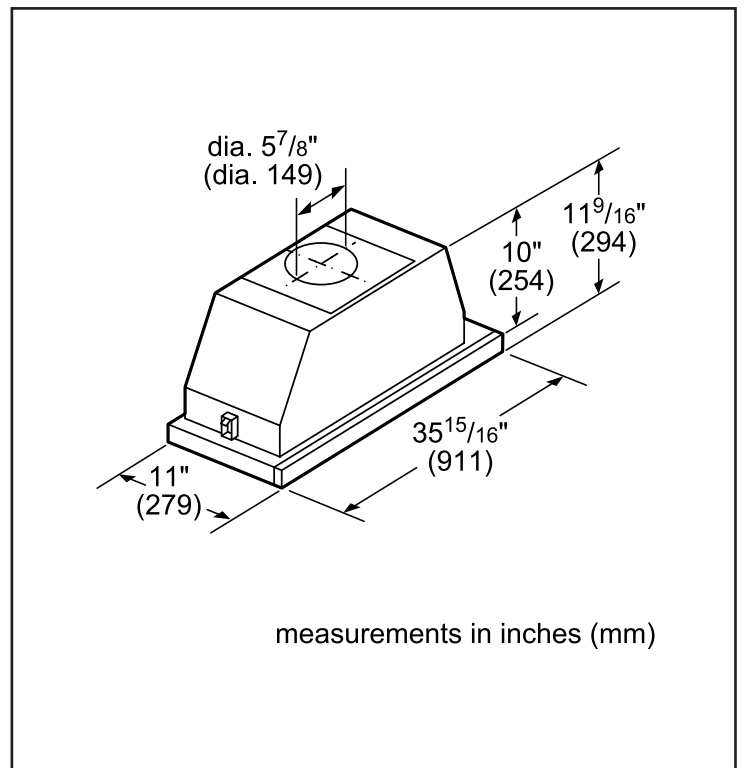

36" Pull-Out Hood

500 Series – Stainless Steel HUI56551UC

Installation Details

Accessories: To purchase Bosch accessories, cleaners & parts please visit www.bosch-home.com/us/store or call 1-800-944-2904 (Mon to Fri 5 am to 6 pm PST, Sat 6 am to 3 pm PST).

Notes: All height, width and depth dimensions are shown in inches. BSH reserves the absolute and unrestricted right to change product materials and specifications, at any time, without notice. Consult the product's installation instructions for final dimensional data and other details prior to making cutout.

Warranties: Please see Use & Care manual or Bosch website for statement of limited warranty.

For more information on our entire line of products, go to www.bosch-home.com/us or call 1-800-944-2904

© BSH Home Appliances Corporation. All rights reserved. Bosch is a registered trademark of Robert Bosch GmbH.