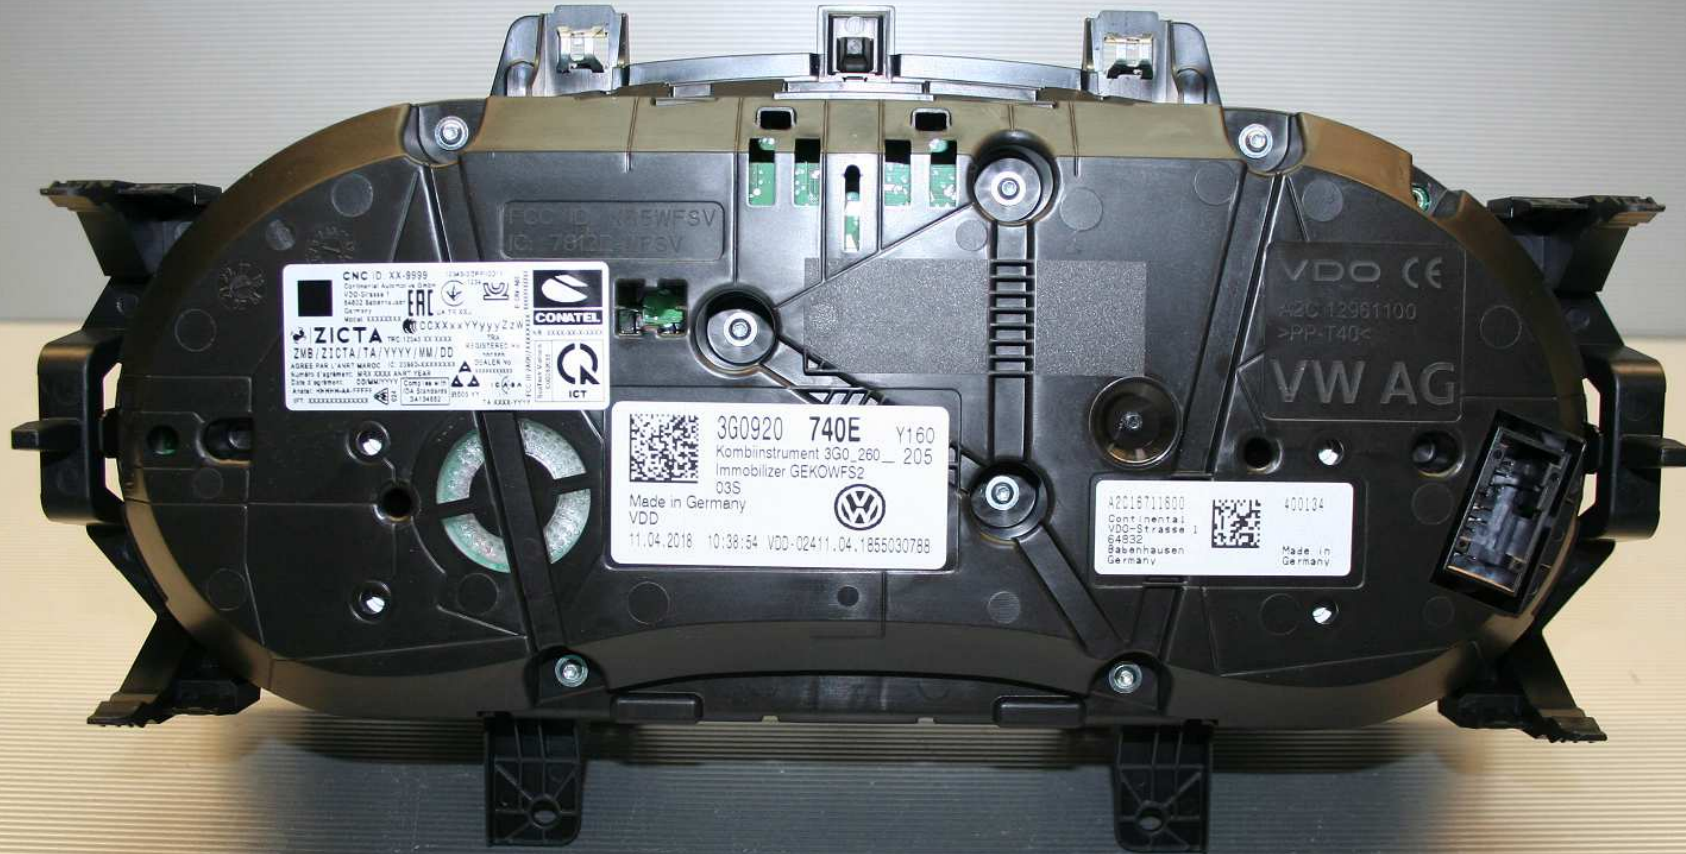

Confidential
Continental Automotive GmbH
VDO - Strasse 1, 64832 Babenhausen
Germany
Model: 18020532

Confidential
Continental Automotive GmbH
VDO - Strasse 1, 64832 Babenhausen
Germany
Model: 18020532

Confidential
Continental Automotive GmbH
VDO - Strasse 1, 64832 Babenhausen
Germany
Model: 18020532