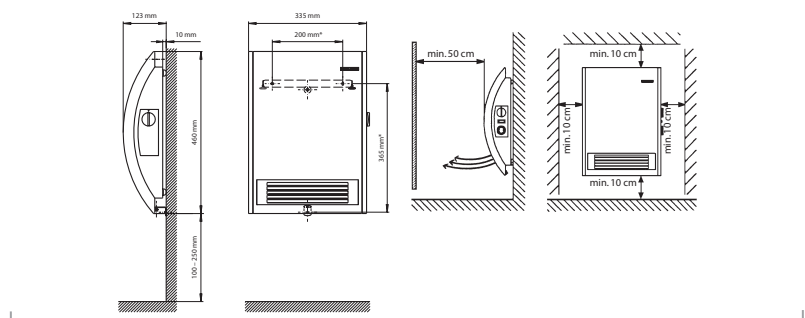

CK wall mounted fan assisted heater

STIEBEL ELTRON is committed to our policy of continual improvement, some features may have subsequently been changed or even removed. Our advisors will be happy to consult with you regarding the currently applicable equipment features. The images used in this brochure are for reference only.