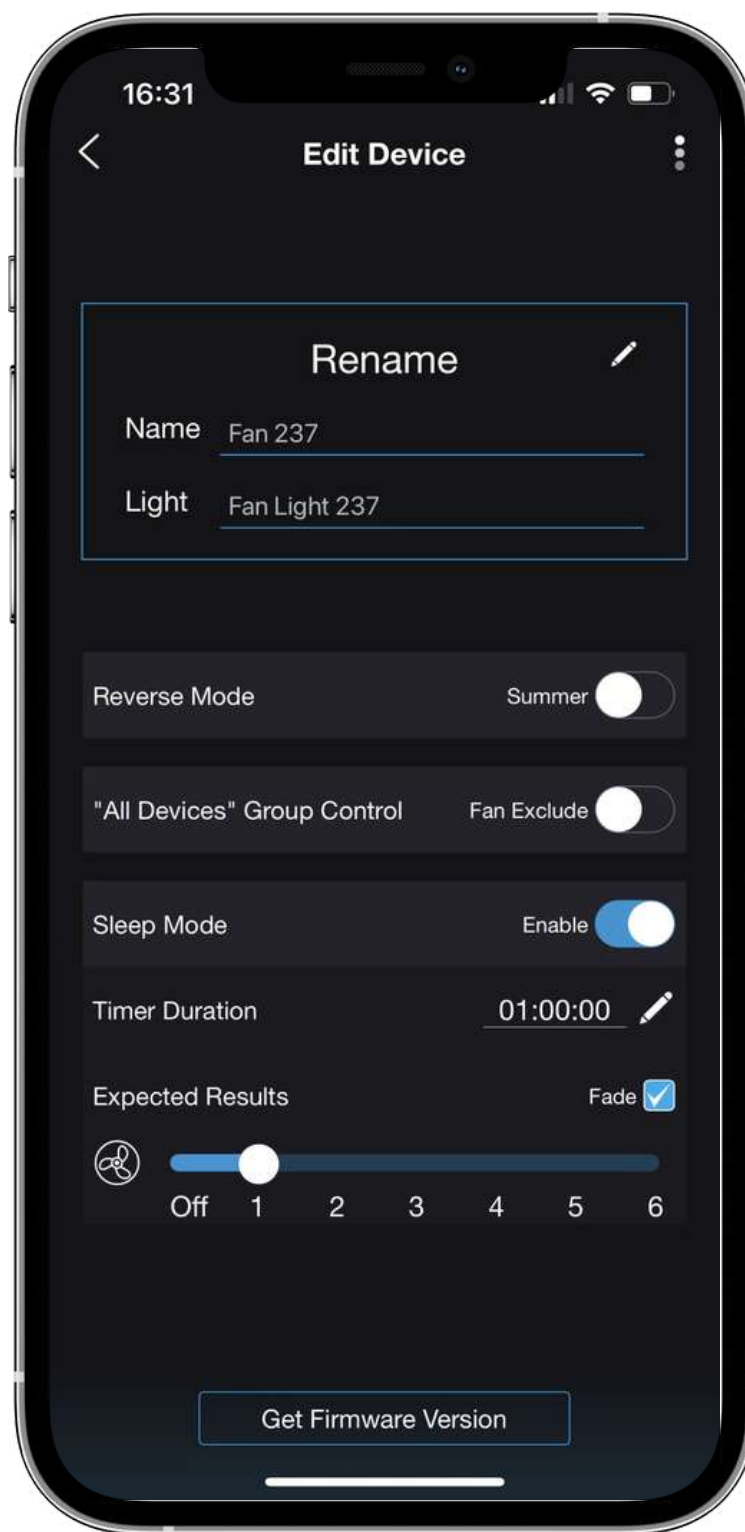

iPHONE AND ANDROID
6 SPEED & 9 SPEED

SETUP PAGE INCLUDING
REVERSE MODE & SLEEP MODE

DEVICES PAGE SHOWING 6
AND 9 SPEED FAN ICONS

- On / off - On defaults to speed 6 or 9 respectively
- 6 & 9 Speed versions depending on module used - AUTO DETECTED by PIXIE
- Light Colour and Stepped Dimming Control
- Timer Control
- Sleep Mode