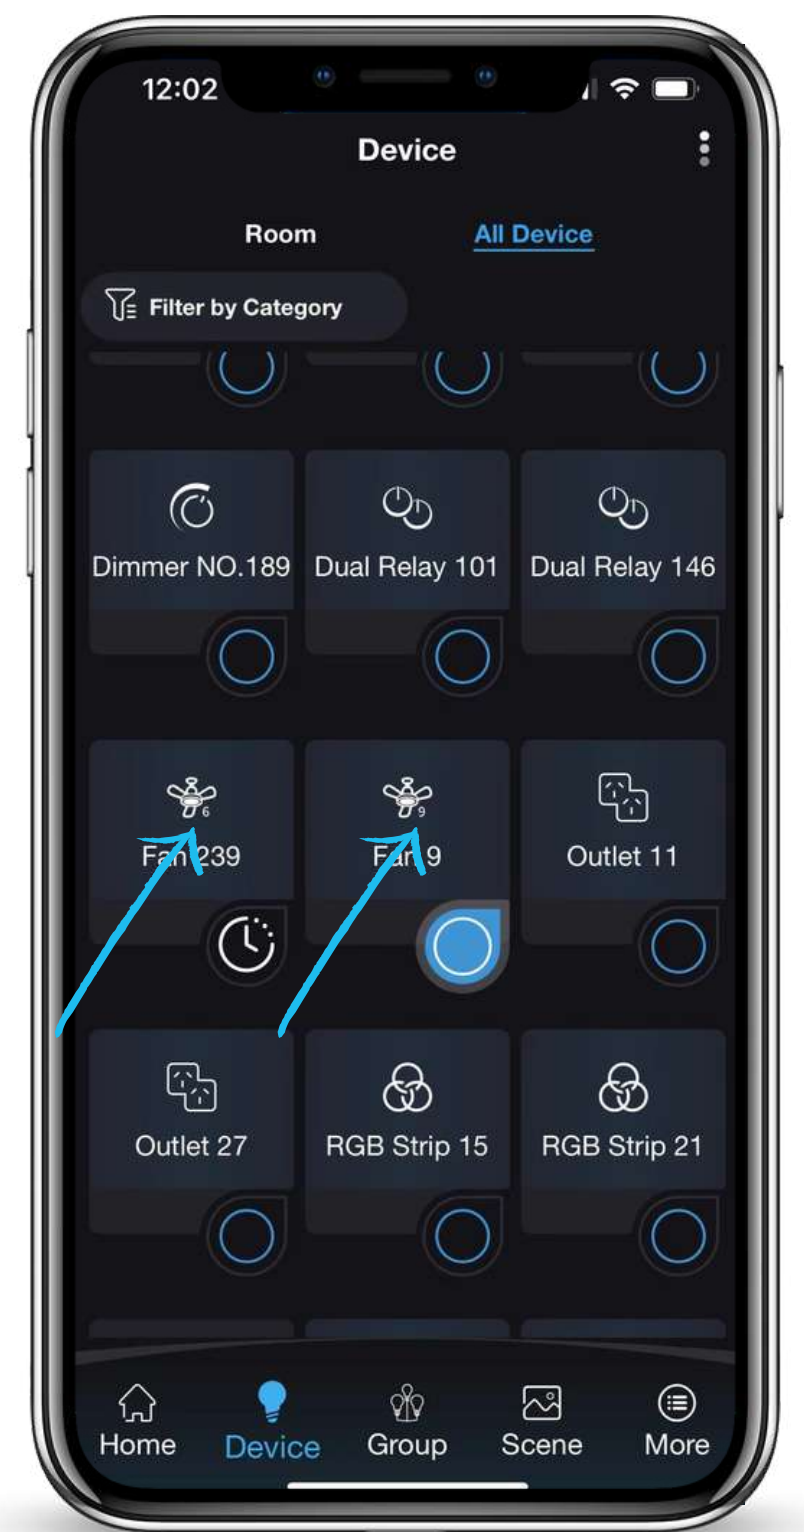

WHICH FANS ARE SUPPORTED?

DC Ceiling fans
(9 Speed Models only)

NEW IMAGE v2

- NI2101 New Image V2 White No Light
- NI2102 New Image V2 Matt Black No Light
- NI2103 New Image V2 Matt Black with Koa Blades No Light
- NIL2105 New Image V2 White with 18W CCT LED Light
- NIL2106 New Image V2 Matt Black with 18W CCT LED Light (Can be made up on Request)
- NIL2107 New Image V2 Matt Black with Koa Blades with 18W CCT LED Light

iPHONE AND ANDROID
6 SPEED & 9 SPEED

SETUP PAGE INCLUDING
REVERSE MODE & SLEEP MODE

DEVICES PAGE SHOWING 6
AND 9 SPEED FAN ICONS

- On / off - On defaults to speed 6 or 9 respectively
- 6 & 9 Speed versions depending on module used - AUTO DETECTED by PIXIE
- Light Colour and Stepped Dimming Control
- Timer Control
- Sleep Mode

SUPPORTED DEVICES & INTERFACES

Animated icon adjusts to selected speed

HORIZONTAL MODE ONLY AVAILABLE FOR IPAD
(NO ANDROID LANDSCAPE VERSION AVAILABLE)

PIXIE TOUCH PANEL
STP54BTAS

PIXIE SUPPORT RESOURCES

PIXIE 1800 TOLL Free Support