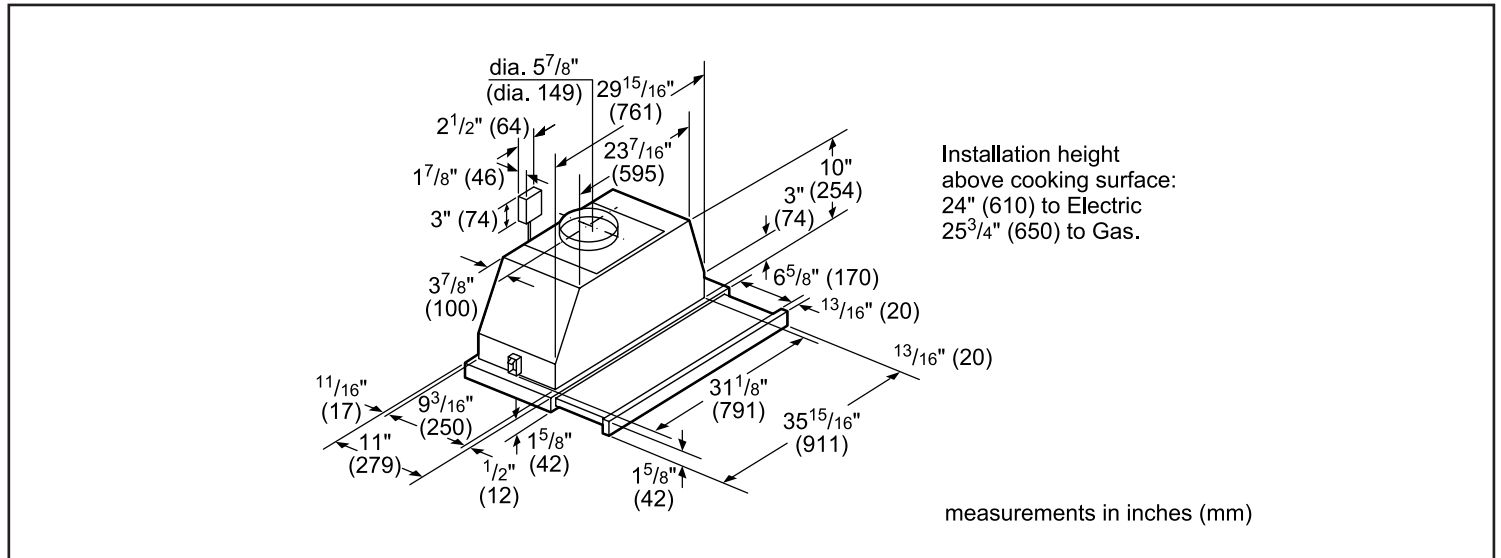

36" Pull-Out Hood

500 Series – Stainless Steel HUI56551UC

Installation Details

For help and assistance with Bosch accessories please call 1-800-944-2904 Mon-Fri 8am to 6pm EST

Notes: All height, width and depth dimensions are shown in inches. BSH reserves the absolute and unrestricted right to change product materials and specifications, at any time, without notice. Consult the product's installation instructions for final dimensional data and other details prior to making cutout. Applicable product warranty can be found in accompanying product literature or you may contact your account manager for further details.

Warranties: Bosch warrants that the Product is free from defects in materials and workmanship for a period of three hundred and sixty-five (365) days from the date of purchase. The foregoing timeline begins to run upon the date of purchase, and shall not be stalled, tolled, extended, or suspended, for any reason whatsoever. This Product is also warranted to be free from cosmetic defects in material and workmanship (such as scratches of stainless steel, paint/porcelain blemishes, chip, dents, or other damage) to the finish of the Product, for a period of thirty (30) days from the date of purchase or closing date for new construction. This cosmetic warranty excludes slight color variations due to inherent differences in painted and porcelain parts, as well as differences caused by kitchen lighting, product location, or other similar factors. This cosmetic warranty specifically excludes any display, floor, "As Is", or "B" stock appliances.

For more information on our entire line of products, go to www.bosch-home.ca or call 1-800-944-2904

© BSH Home Appliances Limited. All rights reserved. Bosch is a registered trademark of Robert Bosch GmbH.