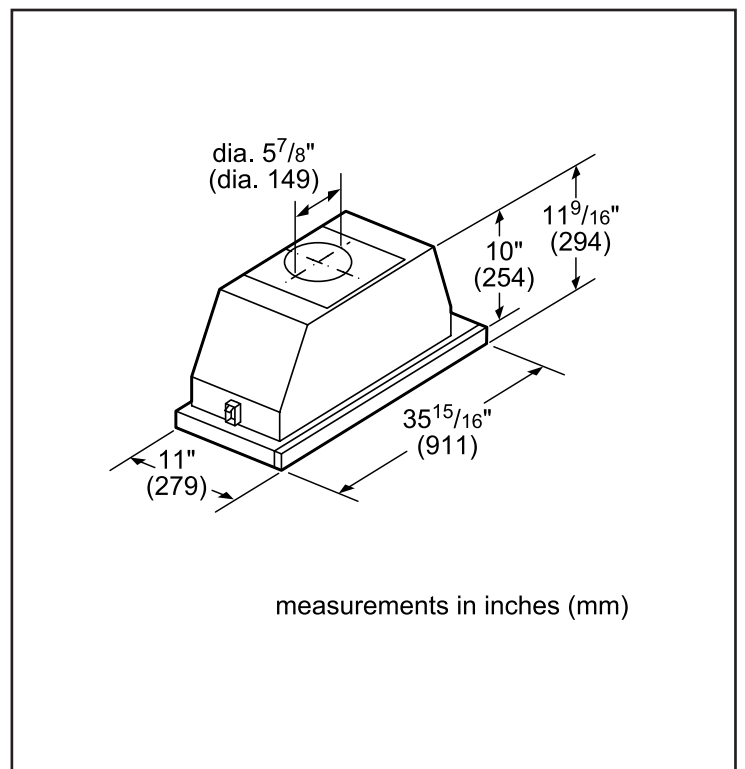

Technical Details

Volts (V)	120 V
Frequency (Hz)	60 Hz
Plug type	No plug
Power cord length (in.)	50"

Dimensions & Weight

Overall appliance dimensions (width of canopy included) (HxWxD) (in.)	11 9/16" x 35 7/8" x 11"
Required distance above cooktop/range cooking surface	24" Electric / 30" Gas
Diameter of air duct (in.) top	6"
Net weight (lbs)	32.5 lbs

04/16

36" Pull-Out Hood

500 Series – Stainless Steel HUI56551UC

Installation Details

For help and assistance with Bosch accessories please call 1-800-944-2904 Mon-Fri 8am to 6pm EST

Notes: All height, width and depth dimensions are shown in inches. BSH reserves the absolute and unrestricted right to change product materials and specifications, at any time, without notice. Consult the product's installation instructions for final dimensional data and other details prior to making cutout. Applicable product warranty can be found in accompanying product literature or you may contact your account manager for further details.