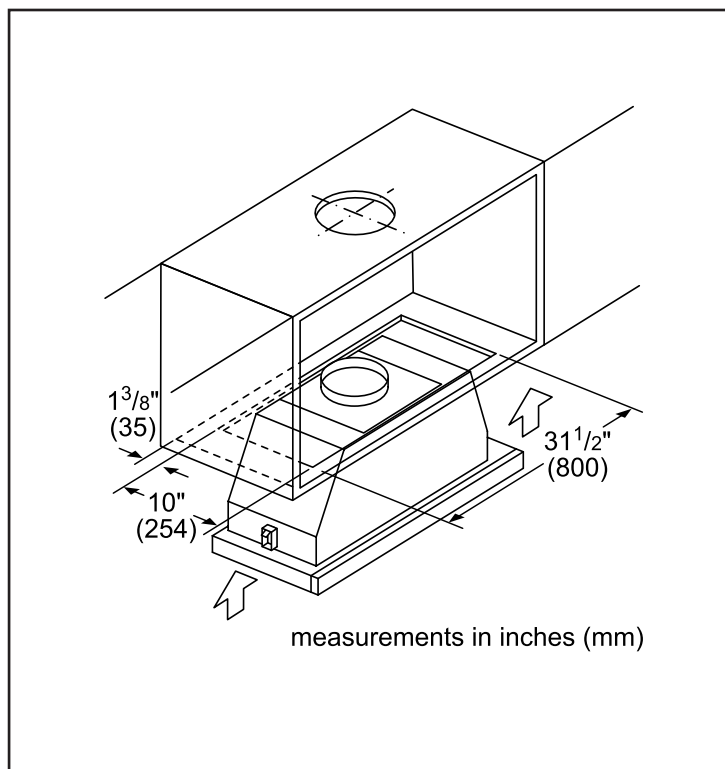

Technical Details

Volts (V)	120 V
Frequency (Hz)	60 Hz
Plug type	No plug
Power cord length (in.)	50"

Dimensions & Weight

Overall appliance dimensions (width of canopy included) (HxWxD) (in.)	11 9/16" x 35 7/8" x 11"
Required distance above cooktop/range cooking surface	24" Electric / 30" Gas
Diameter of air duct (in.) top	6"
Net weight (lbs)	32.5 lbs

04/16

36" Pull-Out Hood

500 Series – Stainless Steel HUI56551UC

Installation Details

For help and assistance with Bosch accessories please call 1-800-944-2904 Mon-Fri 8am to 6pm EST

Notes: All height, width and depth dimensions are shown in inches. BSH reserves the absolute and unrestricted right to change product materials and specifications, at any time, without notice. Consult the product's installation instructions for final dimensional data and other details prior to making cutout. Applicable product warranty can be found in accompanying product literature or you may contact your account manager for further details.