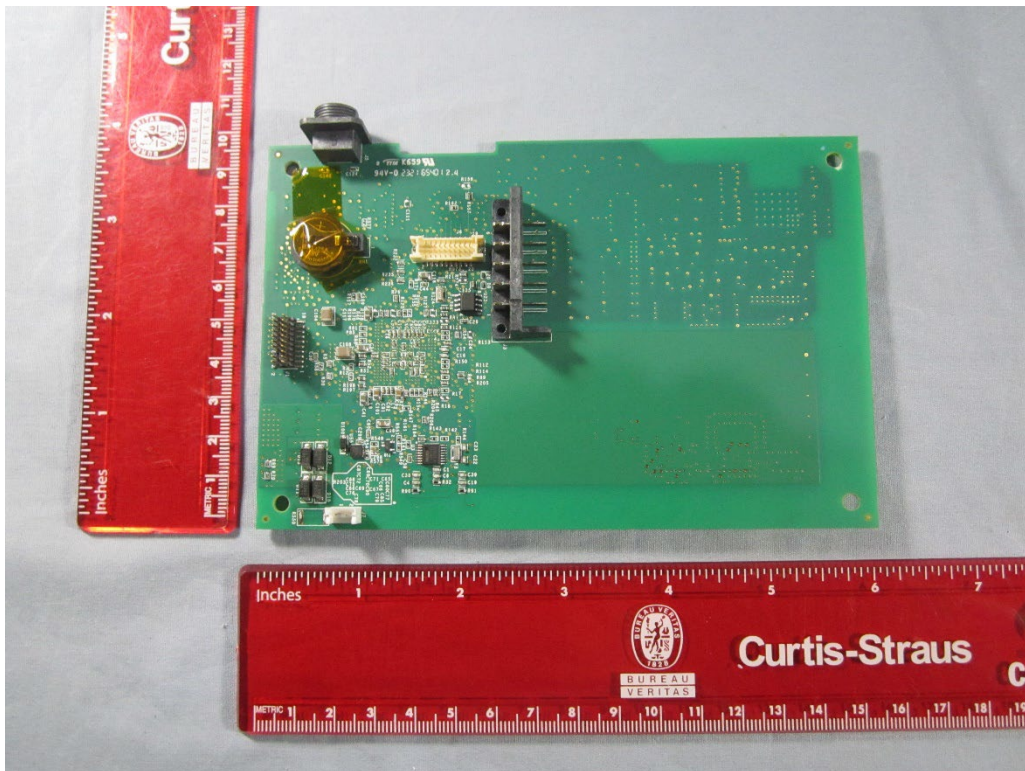

EW0277 Amazon EUT Internal Pictures

Battery Cover Removed

Back of Battery Cover

Battery Removed

Rear Housing Removed

Back of Rear Housing

Antenna Removed

Antenna Front

Antenna Right Side

Antenna Rear

Antenna Left Side

Antenna Top

Antenna Bottom

+

PC Board Removed from Housing

Top of PC Board

Bottom of PC Board

Battery Front

Battery Top

Battery Rear

Battery Bottom

Battery Right Side

Battery Left Side