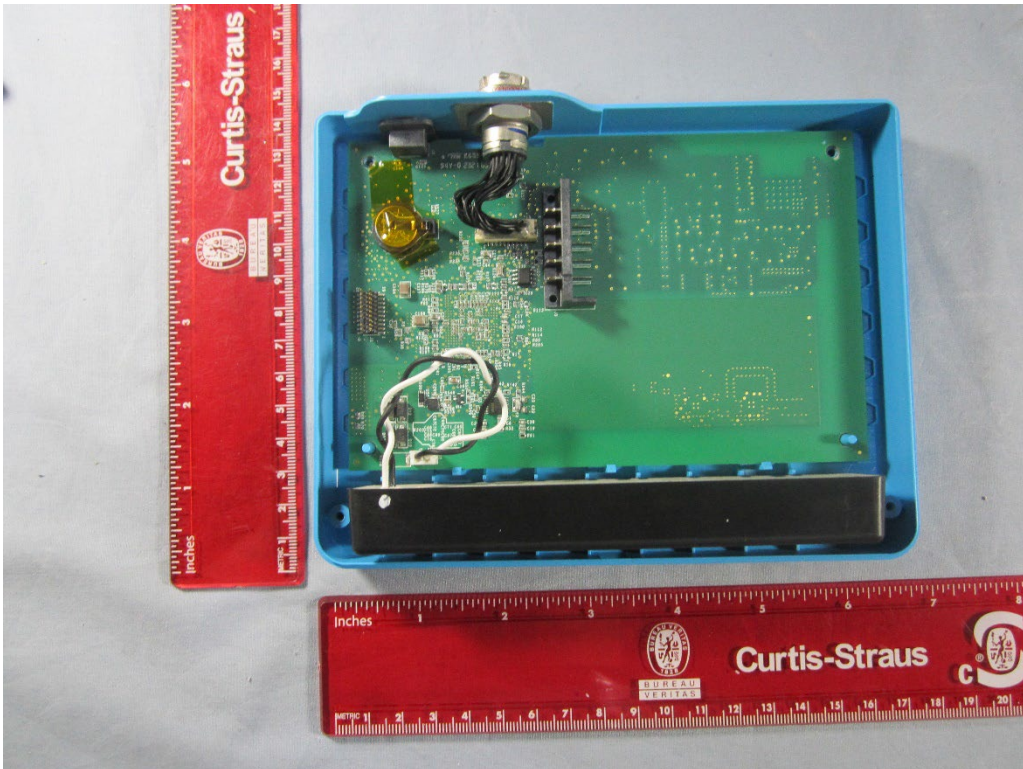

EW0277 Amazon EUT Internal Pictures

Battery Cover Removed

Back of Battery Cover

Battery Removed

Rear Housing Removed

Back of Rear Housing

Antenna Removed

Antenna Front

Antenna Right Side

Antenna Rear

Antenna Left Side

Antenna Top

Antenna Bottom

+

PC Board Removed from Housing

Top of PC Board

Bottom of PC Board

Battery Front

Battery Top

Battery Rear

Battery Bottom

Battery Right Side

Battery Left Side