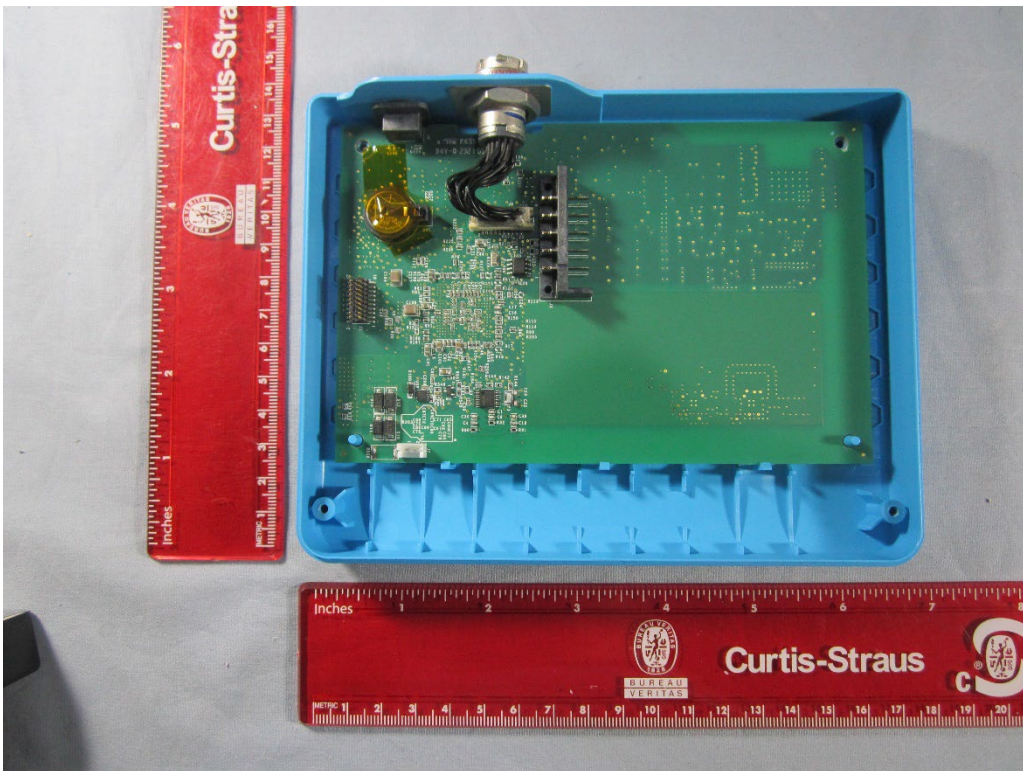

EW0277 Amazon EUT Internal Pictures

Battery Cover Removed

Back of Battery Cover

Battery Removed

Rear Housing Removed

Back of Rear Housing

Antenna Removed

Antenna Front

Antenna Right Side

Antenna Rear

Antenna Left Side

Antenna Top

Antenna Bottom

+

PC Board Removed from Housing

Top of PC Board

Bottom of PC Board

Battery Front

Battery Top

Battery Rear

Battery Bottom

Battery Right Side

Battery Left Side