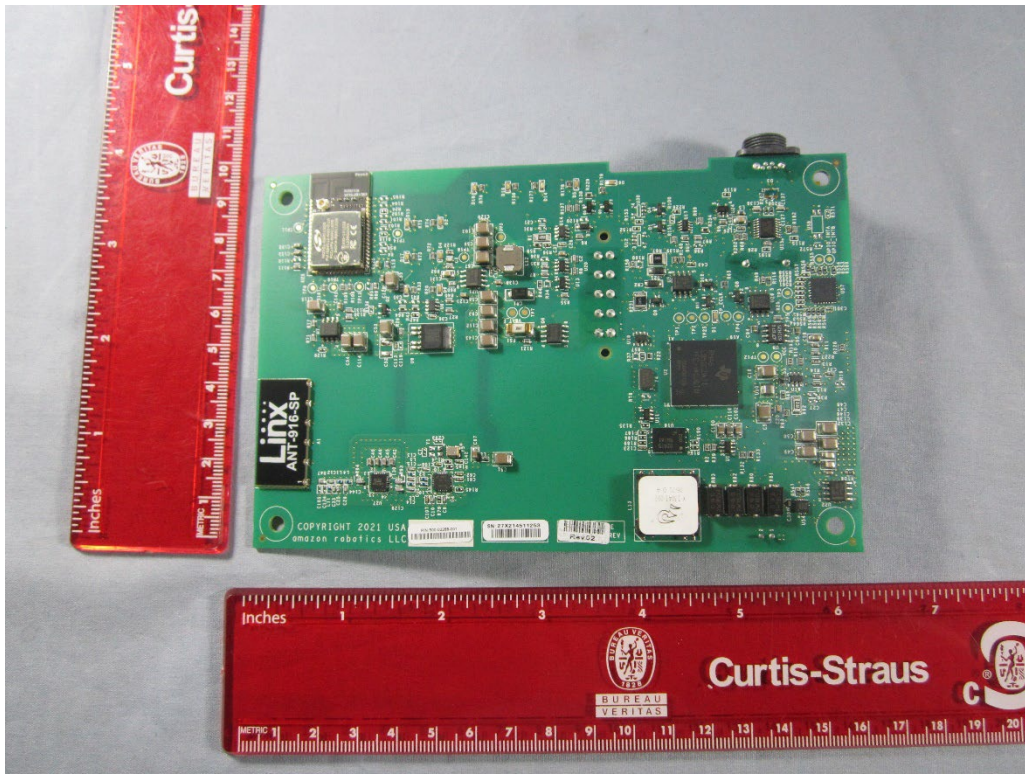

EW0277 Amazon EUT Internal Pictures

Battery Cover Removed

Back of Battery Cover

Battery Removed

Rear Housing Removed

Back of Rear Housing

Antenna Removed

Antenna Front

Antenna Right Side

Antenna Rear

Antenna Left Side

Antenna Top

Antenna Bottom

+

PC Board Removed from Housing

Top of PC Board

Bottom of PC Board

Battery Front

Battery Top

Battery Rear

Battery Bottom

Battery Right Side

Battery Left Side