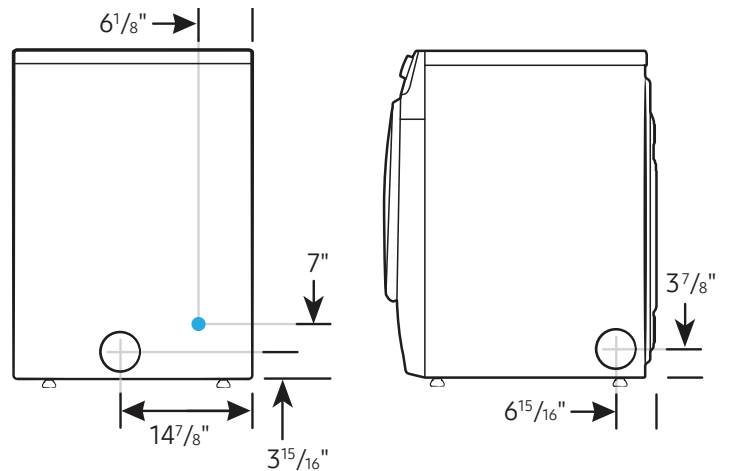

DVE46BG6500V

SAMSUNG

7.5 cu. ft. AI Smart Dial Electric Dryer with Super Speed Dry and MultiControl™

Dimensions

Required dimensions for installation with pedestal:

Installation Specifications – Side-by-Side

If the washer and dryer are installed together or the dryer alone, the closet front must have two unobstructed air openings for a combined minimum total area of 72-inch². Your washer alone does not require a specific air opening.

Alcove or closet installation

Minimum clearance for closet and alcove installations:

Connection Dimensions

Back and side view of dryer

LEGEND:

● Cold Water Connection

Actual color may vary. Design, specifications, and color availability are subject to change without notice. Non-metric weights and measurements are approximate.

©2022 Samsung Electronics America, Inc., 85 Challenger Road, Ridgefield Park, NJ 07660. Tel: 800-SAMSUNG.samsung.com. Samsung is a registered trademark of Samsung Electronics Co., Ltd.