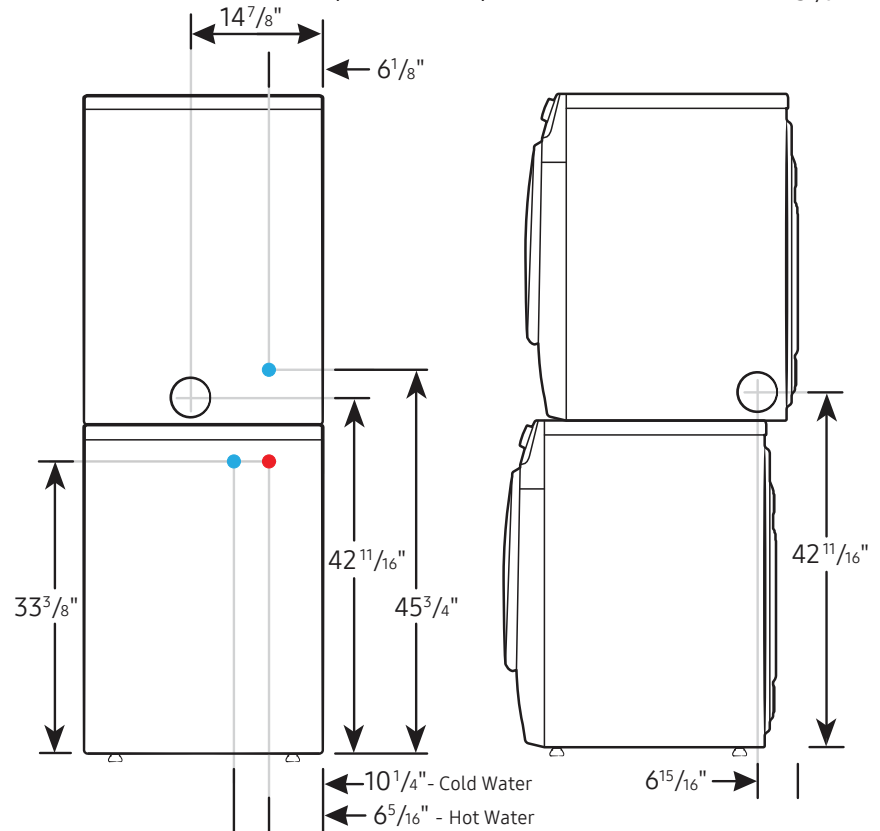

Alcove or closet installation

Minimum clearance for closet and alcove installations:

Connection Dimensions

Back and side view of dryer

LEGEND:

● Cold Water Connection

Actual color may vary. Design, specifications, and color availability are subject to change without notice. Non-metric weights and measurements are approximate.

Installation Specifications – Stacked Pair

Clearances indicated are for stacked pairs. The closet front must have two unobstructed air openings for a combined minimum total area of 72-inch².

Connection Dimensions

Back and side views of stacked pair

- LEGEND:**
- Cold Water Connection
 - Hot Water Connection

Actual color may vary. Design, specifications, and color availability are subject to change without notice. Non-metric weights and measurements are approximate.