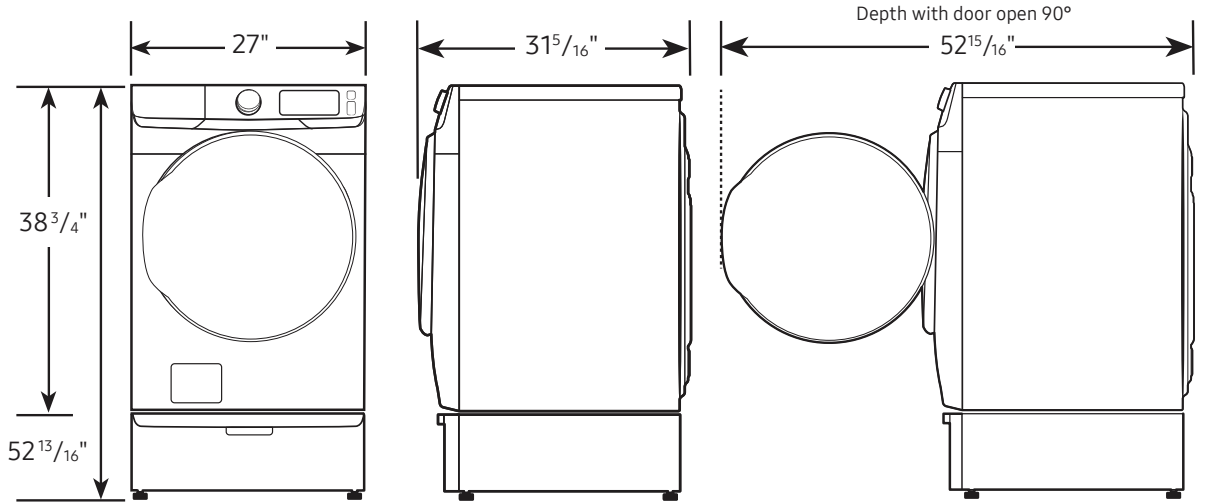

²ADA Compliant when using 27" wide riser. (Riser model codes: WE272NV, WE272NW, WE272NC)

DVE46BG6500V

SAMSUNG

7.5 cu. ft. AI Smart Dial Electric Dryer with Super Speed Dry and MultiControl™

Dimensions

Required dimensions for installation with pedestal:

Installation Specifications – Side-by-Side

If the washer and dryer are installed together or the dryer alone, the closet front must have two unobstructed air openings for a combined minimum total area of 72-inch². Your washer alone does not require a specific air opening.