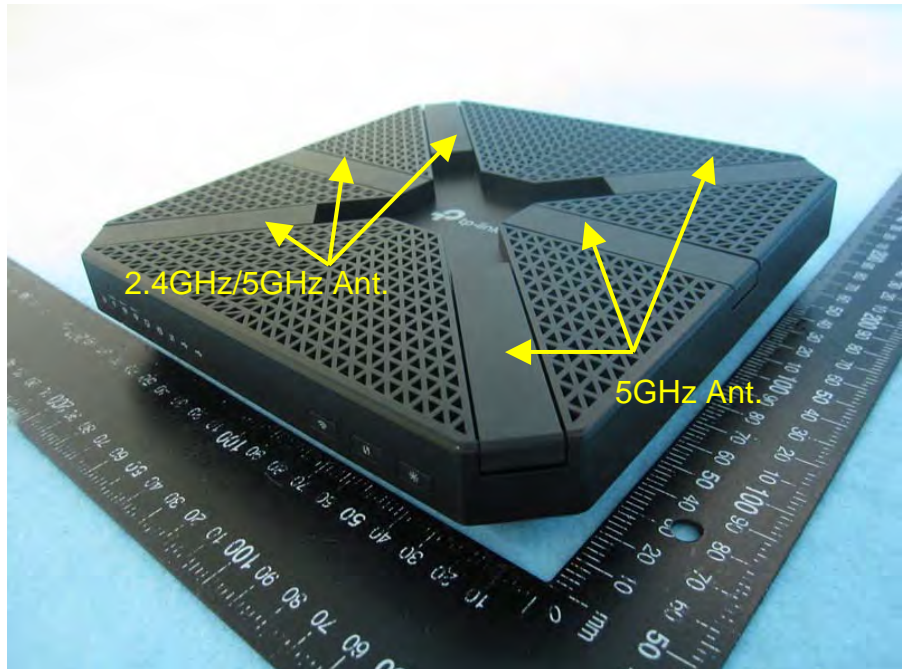

Brand Name: tp-link Model No.: Archer C4000

Adapter

Power Cable