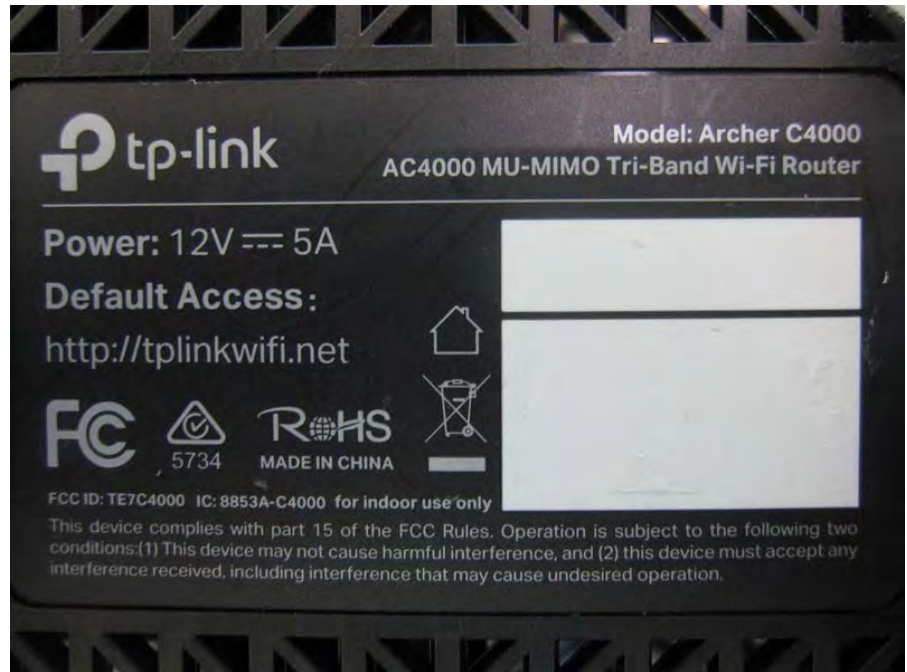

Brand Name: tp-link Model No.: Archer C4000

Adapter

Power Cable