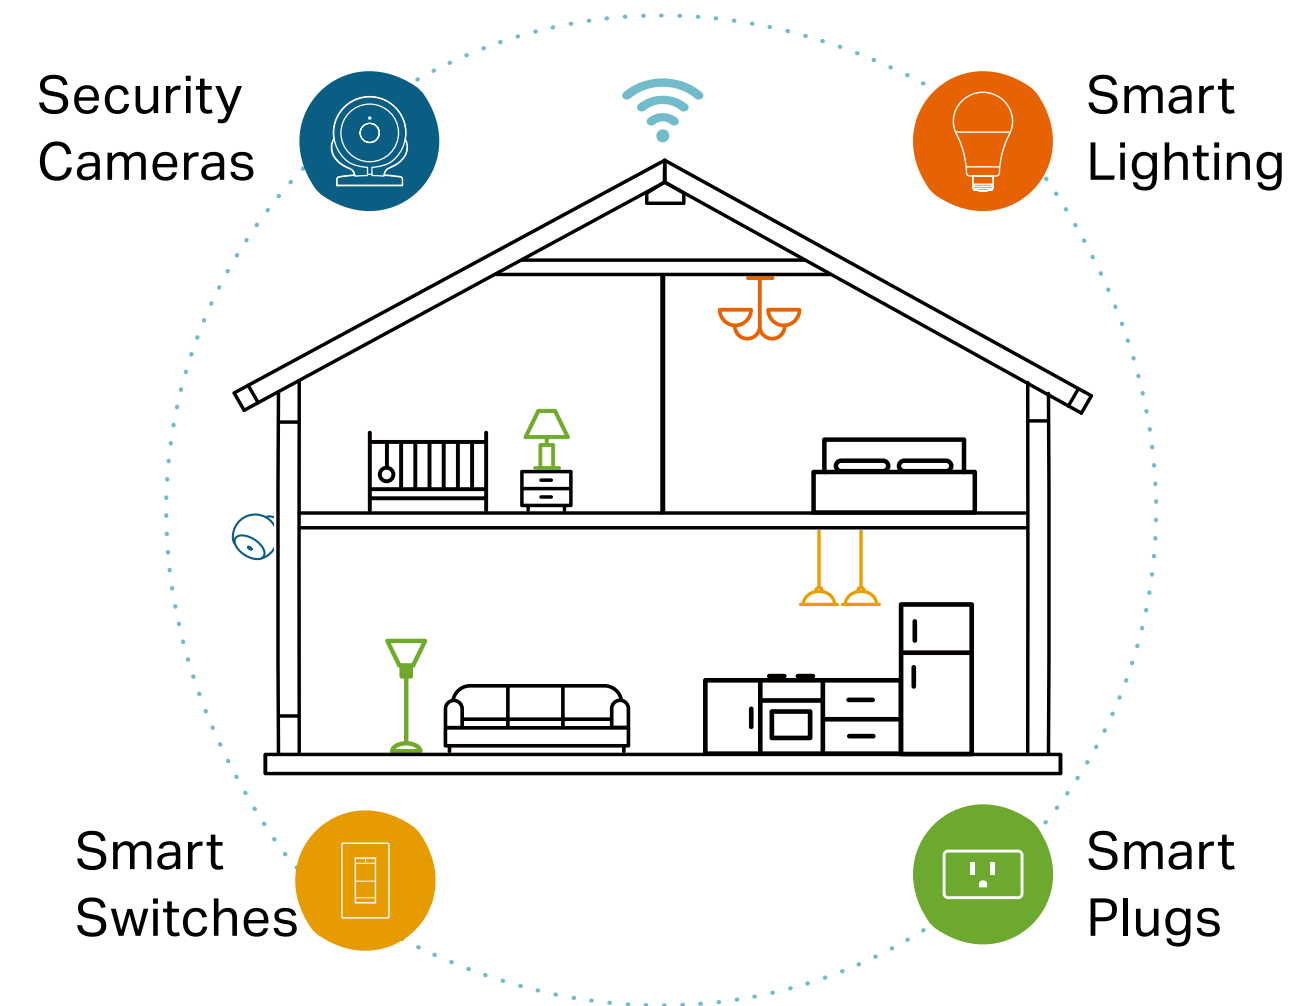

## Always Spot On

Keep an eye on what's important with Kasa Spot®. Stream high-definition live videos from anywhere, anytime. Receive instant alerts that matter by setting multiple activity zones and enabling person, motion, or audio smart detection. Record videos continuously to local storage and play back with your Kasa Smart app.

**Note:** The app screen depicted is for visual reference only and does not necessarily represent actual product operation or app appearance.

## Your Home. One App.

Turn your home into a true smart home with Kasa Smart. Automate your lights and appliances with smart plugs, bulbs, and switches. Secure your home with Kasa cameras. Control it all from the Kasa Smart app.