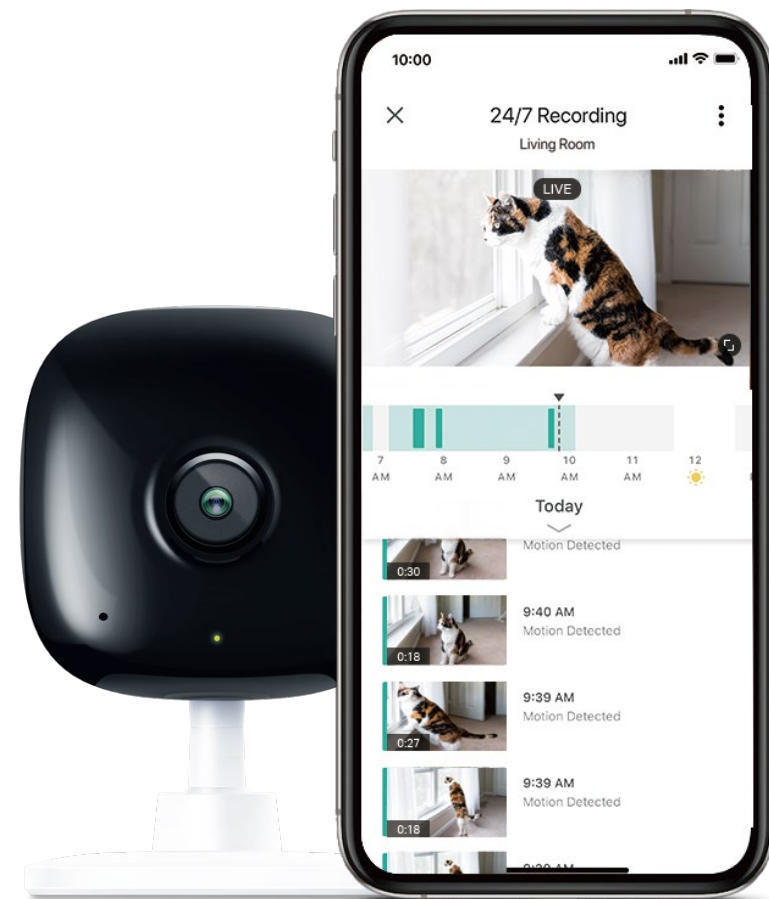

# Kasa Spot<sup>®</sup>

24/7 Recording

KC401

2K Video

Night Vision

Local Storage

Person Detection

## Always Spot On

Keep an eye on what's important with Kasa Spot®. Stream high-definition live videos from anywhere, anytime. Receive instant alerts that matter by setting multiple activity zones and enabling person, motion, or audio smart detection. Record videos continuously to local storage and play back with your Kasa Smart app.

## Your Home. One App.

Turn your home into a true smart home with Kasa Smart. Automate your lights and appliances with smart plugs, bulbs, and switches. Secure your home with Kasa cameras. Control it all from the Kasa Smart app.

## 2K HD Video

Sharp and clear 4 MP high resolution offers greater detail and colors, even when you zoom in.